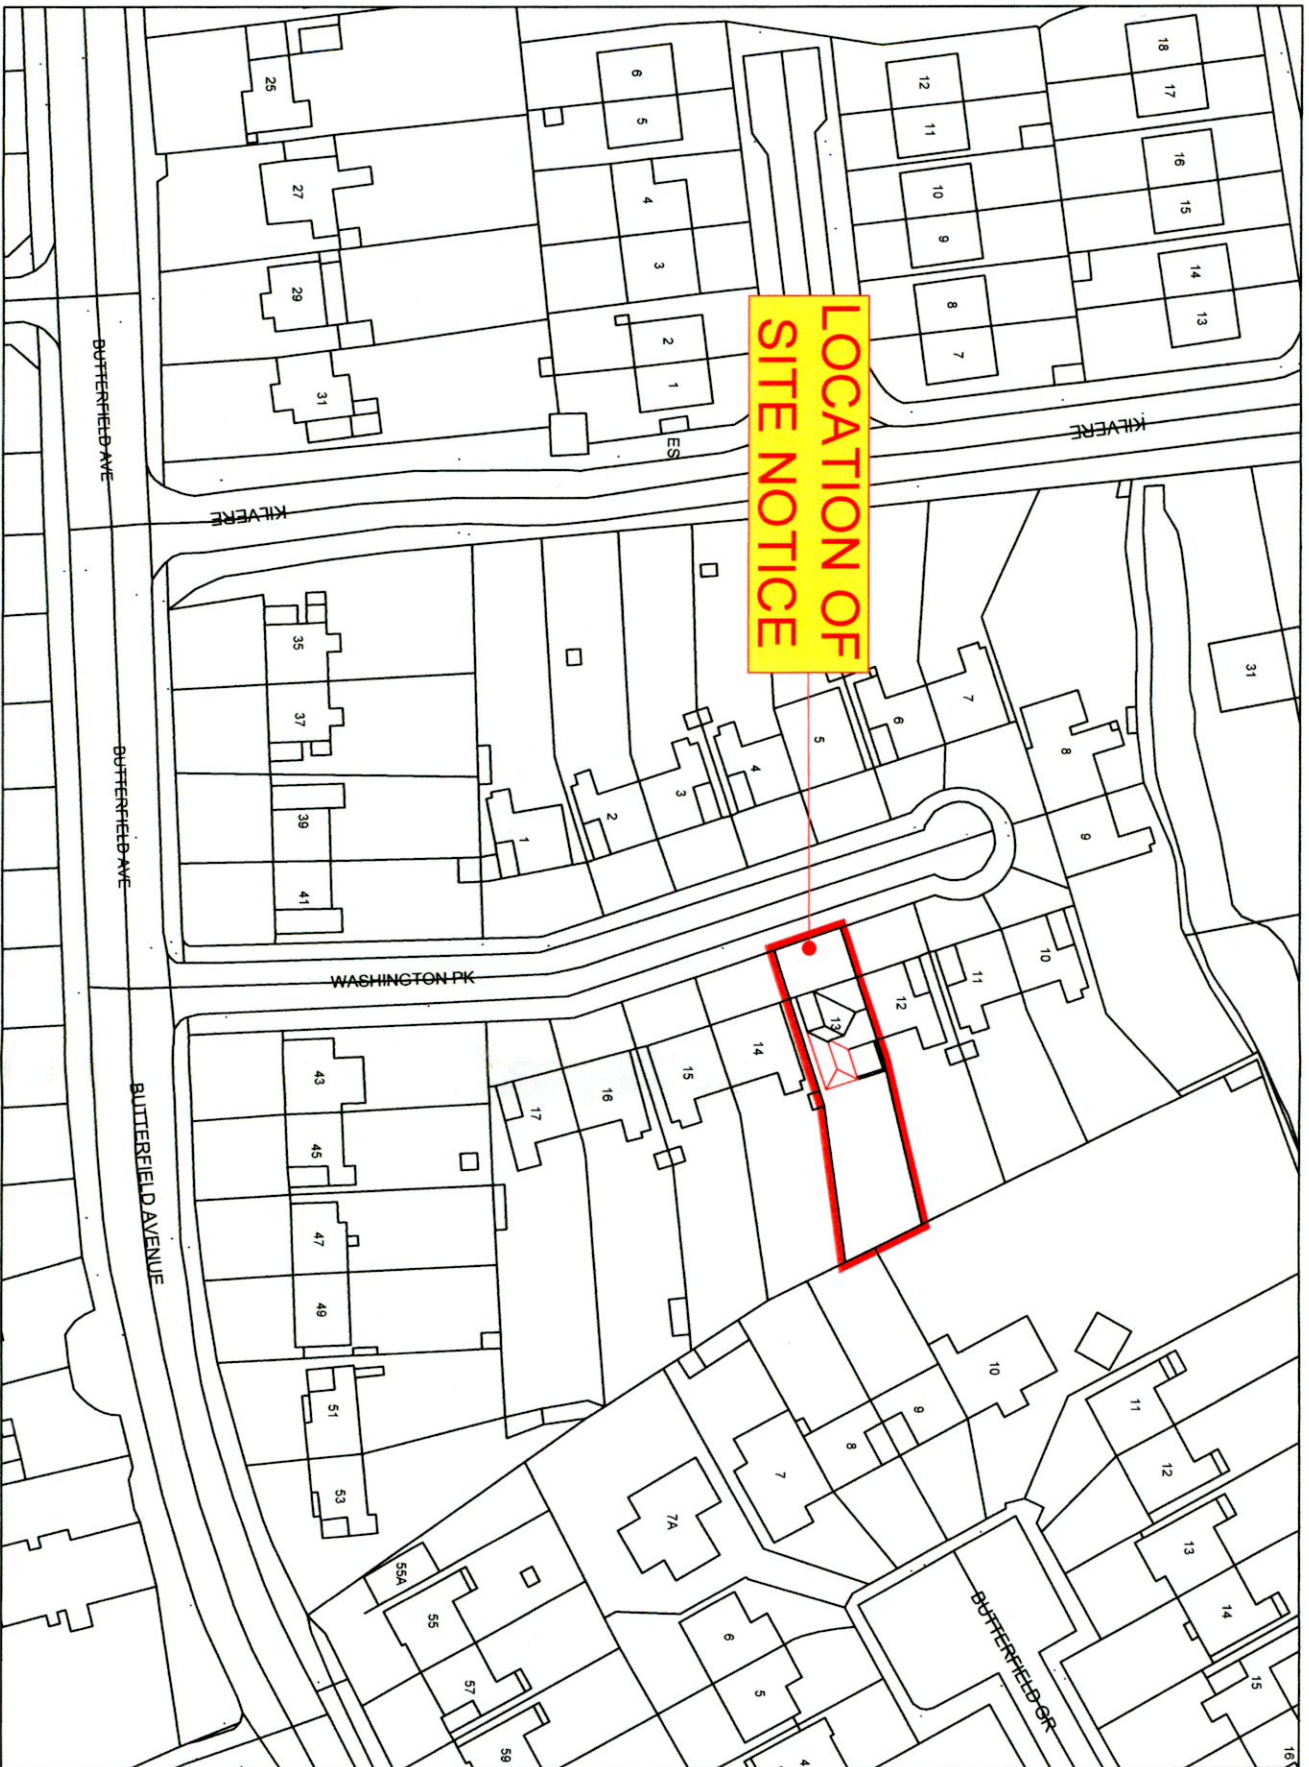

Map Series | Map Sheets
1:1,000 | 3391-02

License / Copyright:
© Ordnance Survey Ireland, 2022
Compiled and published by Ordnance Survey
Ireland, Phoenix Park, Dublin 8, Ireland.

icdp
Liam Cullen Design & Planning

CLIENT	SILE KELLY & PHILIP WALLACE
PROJECT TITLE	13 WASHINGTON PARK, RATHFARNHAM, DUBLIN 16
DRAWING TITLE	SITE LOCATION MAP

SCALE	1:1000	PROJECT STAGE	planning	REV.
DRAWN	L. Cullen	DRAWING NUMBER	22.132.PD01	
CHECKED				
DATE	Nov. 2022			