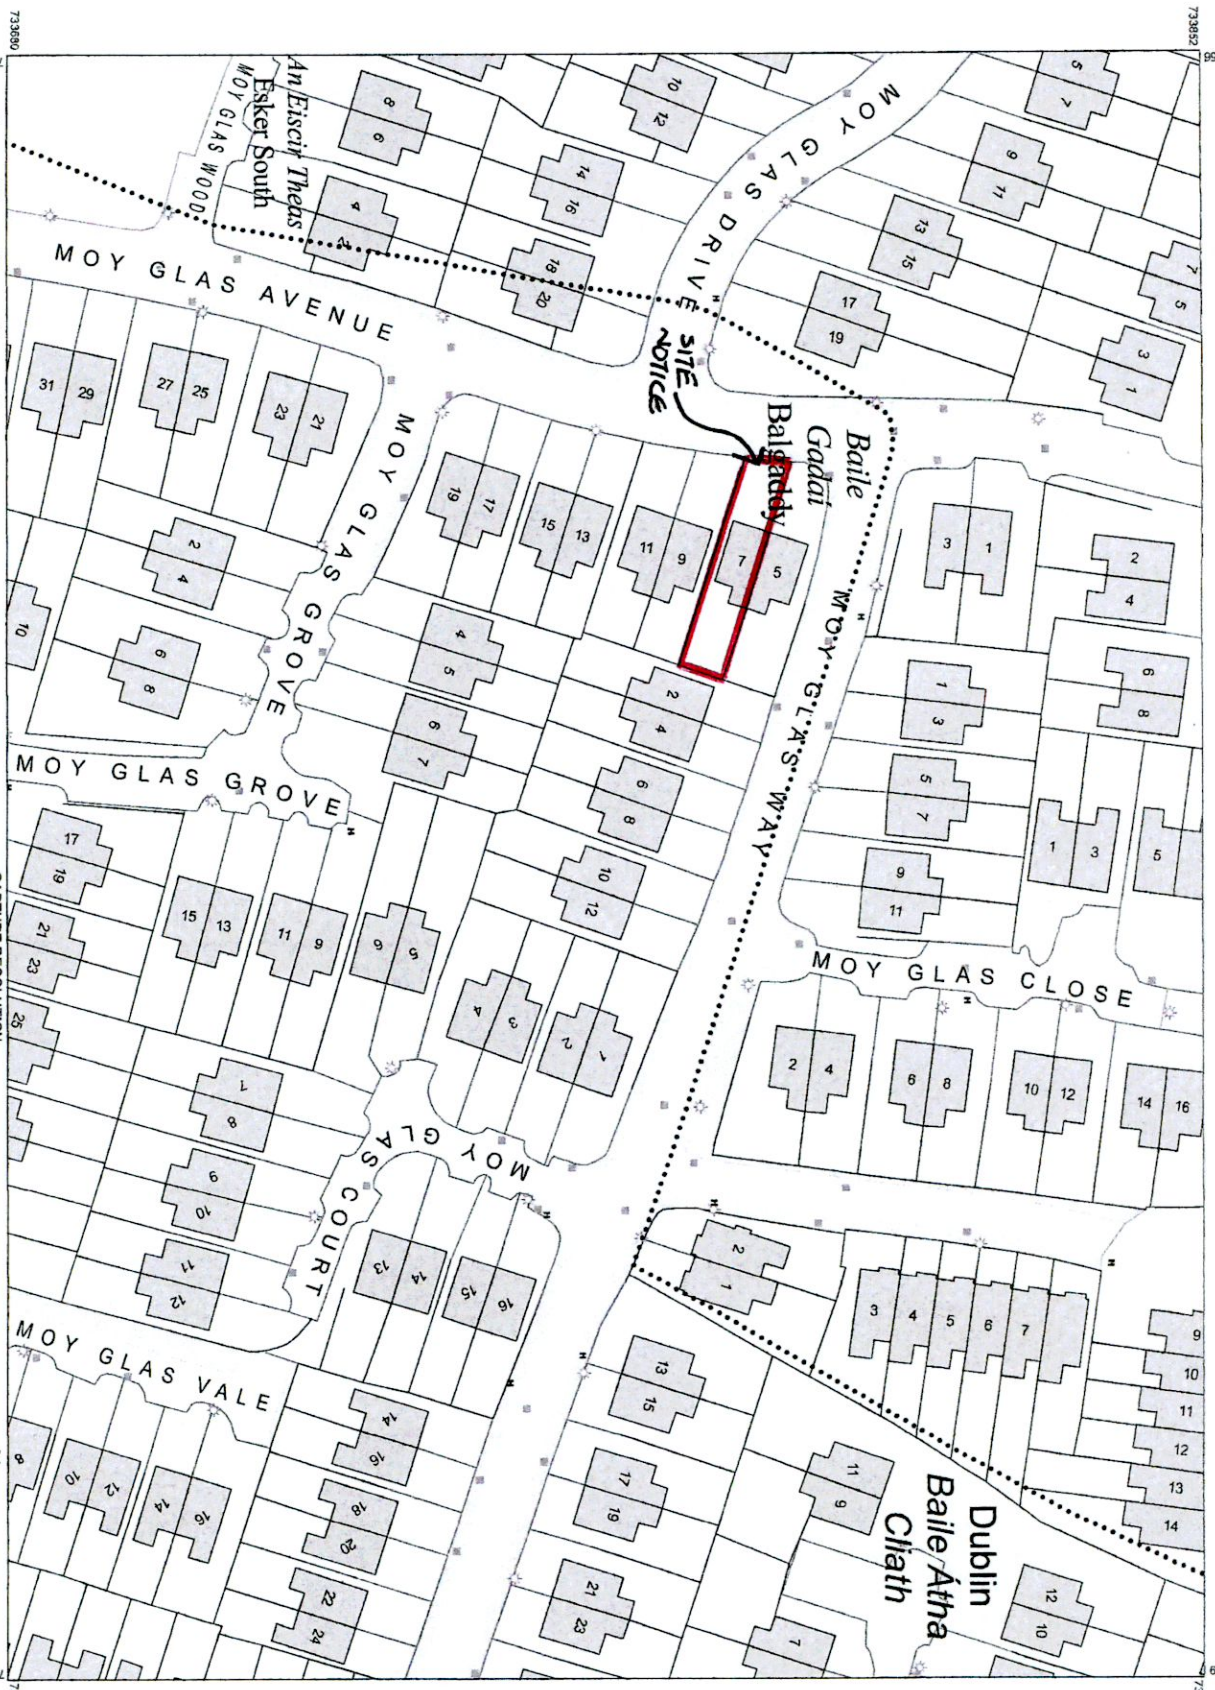

Planning Pack Map

CENTRE COORDINATES:
ITM 704573,733766

PUBLISHED: 16/09/2020

ORDER NO.: 50141480_2

MAP SERIES: 1:1,000

MAP SHEETS: 3261-06
3261-11

COMPILED AND PUBLISHED BY:
Ordnance Survey Ireland,
Phoenix Park,
Dublin 8,
Ireland.

The representation on this map of a road, track or footpath is not evidence of the existence of a right of way.

Ordnance Survey maps never show legal property boundaries, nor do they show ownership of physical features.

OUTPUT SCALE: 1:1,000

LEGEND:
<http://www.osi.ie>,
search 'Large Scale Legend'