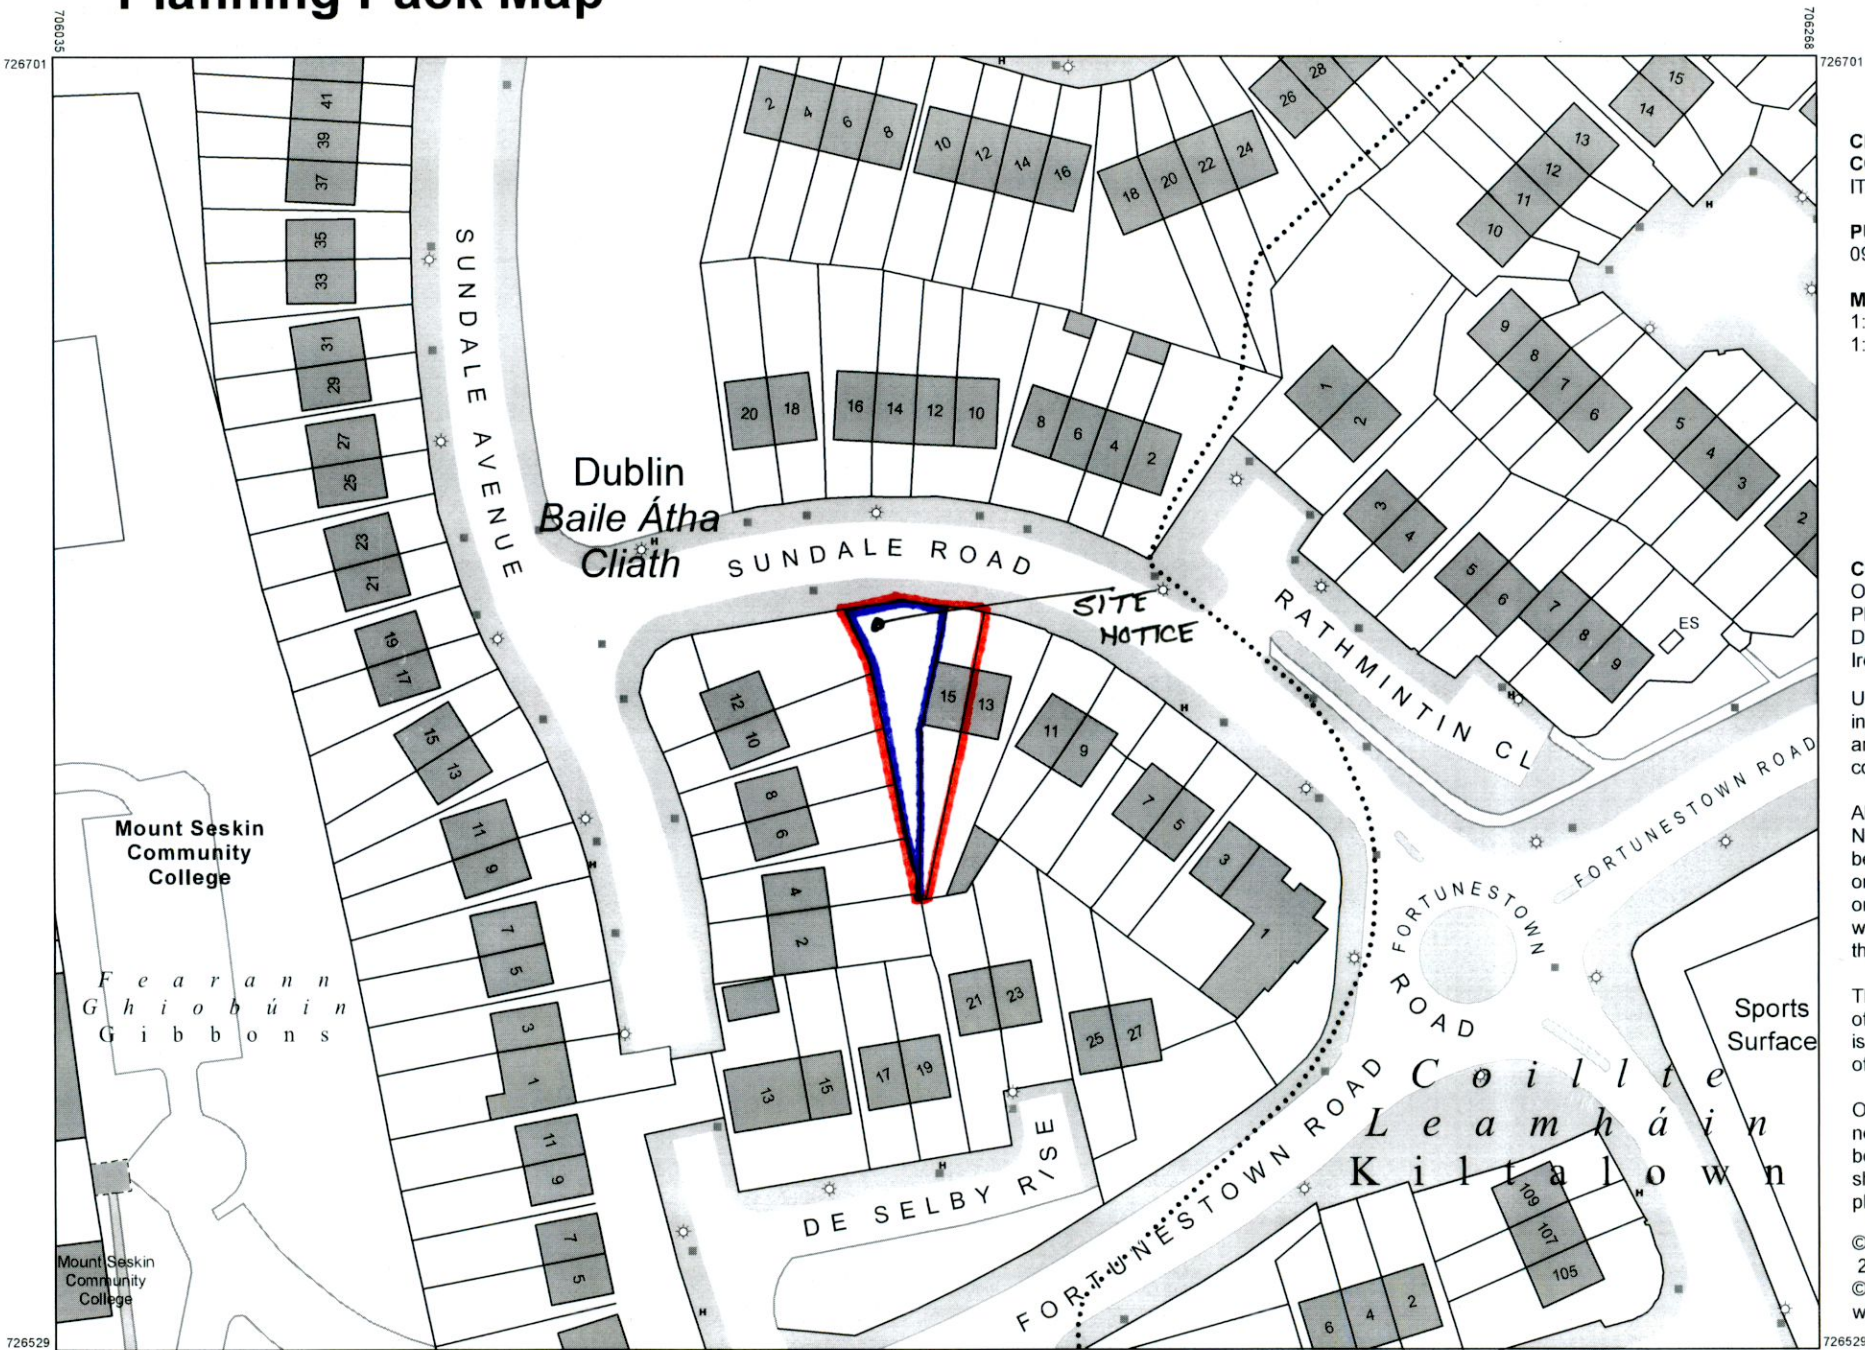

Planning Pack Map

CENTRE COORDINATES:
ITM 706152,726615

PUBLISHED: 09/11/2022
ORDER NO.: 50301563_1

MAP SERIES: 1:1,000
MAP SHEETS: 3389-18
1:1,000 3389-23

COMPILED AND PUBLISHED BY:
Ordnance Survey Ireland,
Phoenix Park,
Dublin 8,
Ireland.

The representation on this map
of a road, track or footpath
is not evidence of the existence
of a right of way.

Ordnance Survey maps
never show legal property
boundaries, nor do they
show ownership of
physical features.

© Suirbhéireacht Ordnáis Éireann,
2022
© Ordnance Survey Ireland, 2022
www.osi.ie/copyright

LEGEND:
[http://www.osi.ie
search 'Large Scale Legend'](http://www.osi.ie/search/Large%20Scale%20Legend)

OUTPUT SCALE: 1:1,000