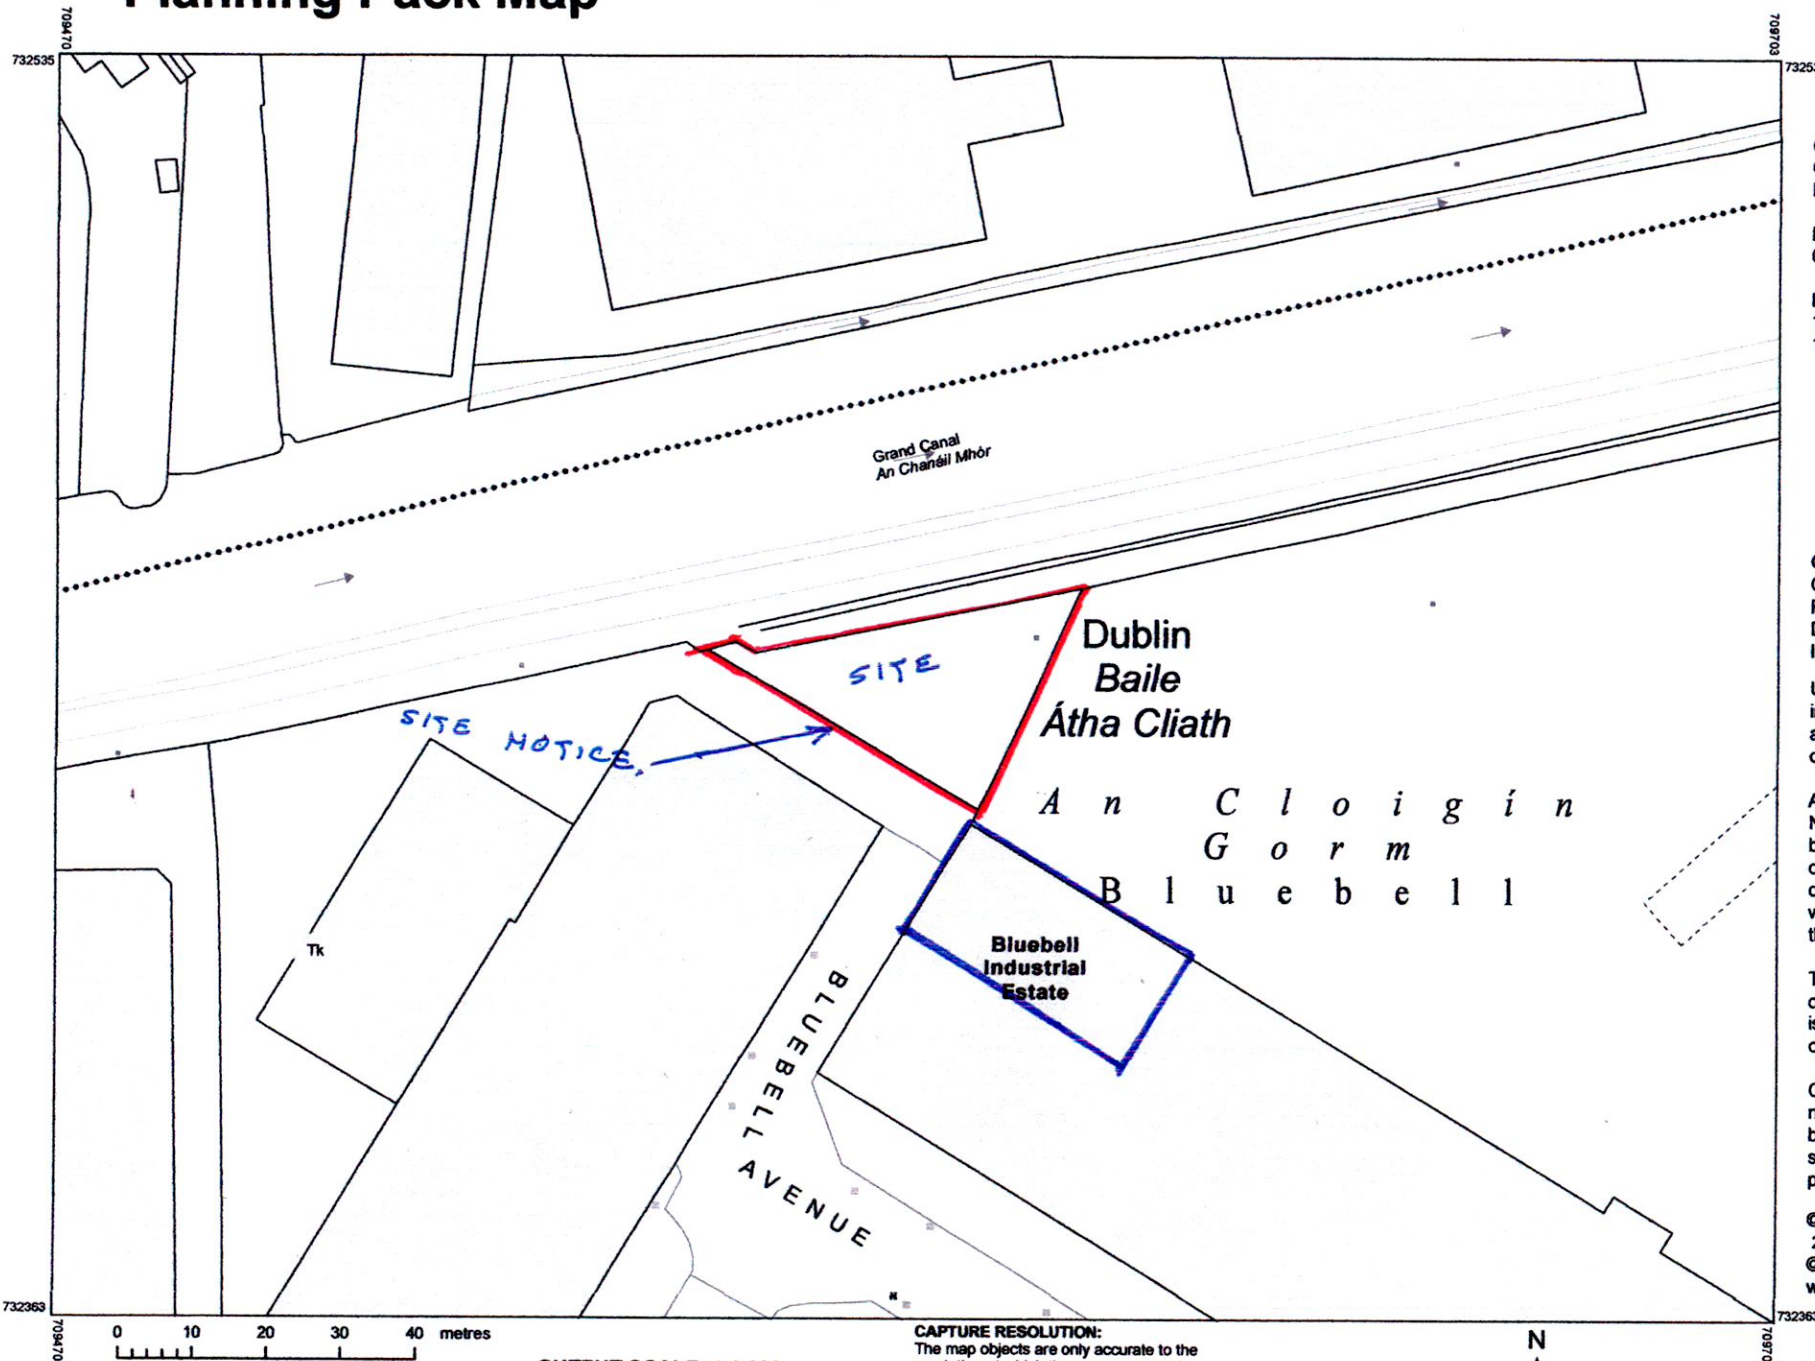

Planning Pack Map

CENTRE COORDINATES:
ITM 709587,732449

PUBLISHED: 01/12/2021
ORDER NO.: 50236948_1
MAP SERIES: 1:1,000
MAP SHEETS: 3262-22, 3262-23

COMPILED AND PUBLISHED BY:
Ordnance Survey Ireland,
Phoenix Park,
Dublin 8,
Ireland.

The representation on this map of a road, track or footpath is not evidence of the existence of a right of way.

Ordnance Survey maps never show legal property boundaries, nor do they show ownership of physical features.

© Suirbhéireacht Ordanáis Éireann, 2021
© Ordnance Survey Ireland, 2021
www.osi.ie/copyright

LEGEND:
<http://www.osi.ie>;
search 'Large Scale Legend'

OUTPUT SCALE: 1:1,000

CAPTURE RESOLUTION:
The map objects are only accurate to the resolution at which they were captured. Output scale is not indicative of data capture scale. Further information is available at: <http://www.osi.ie>; search 'Capture Resolution'