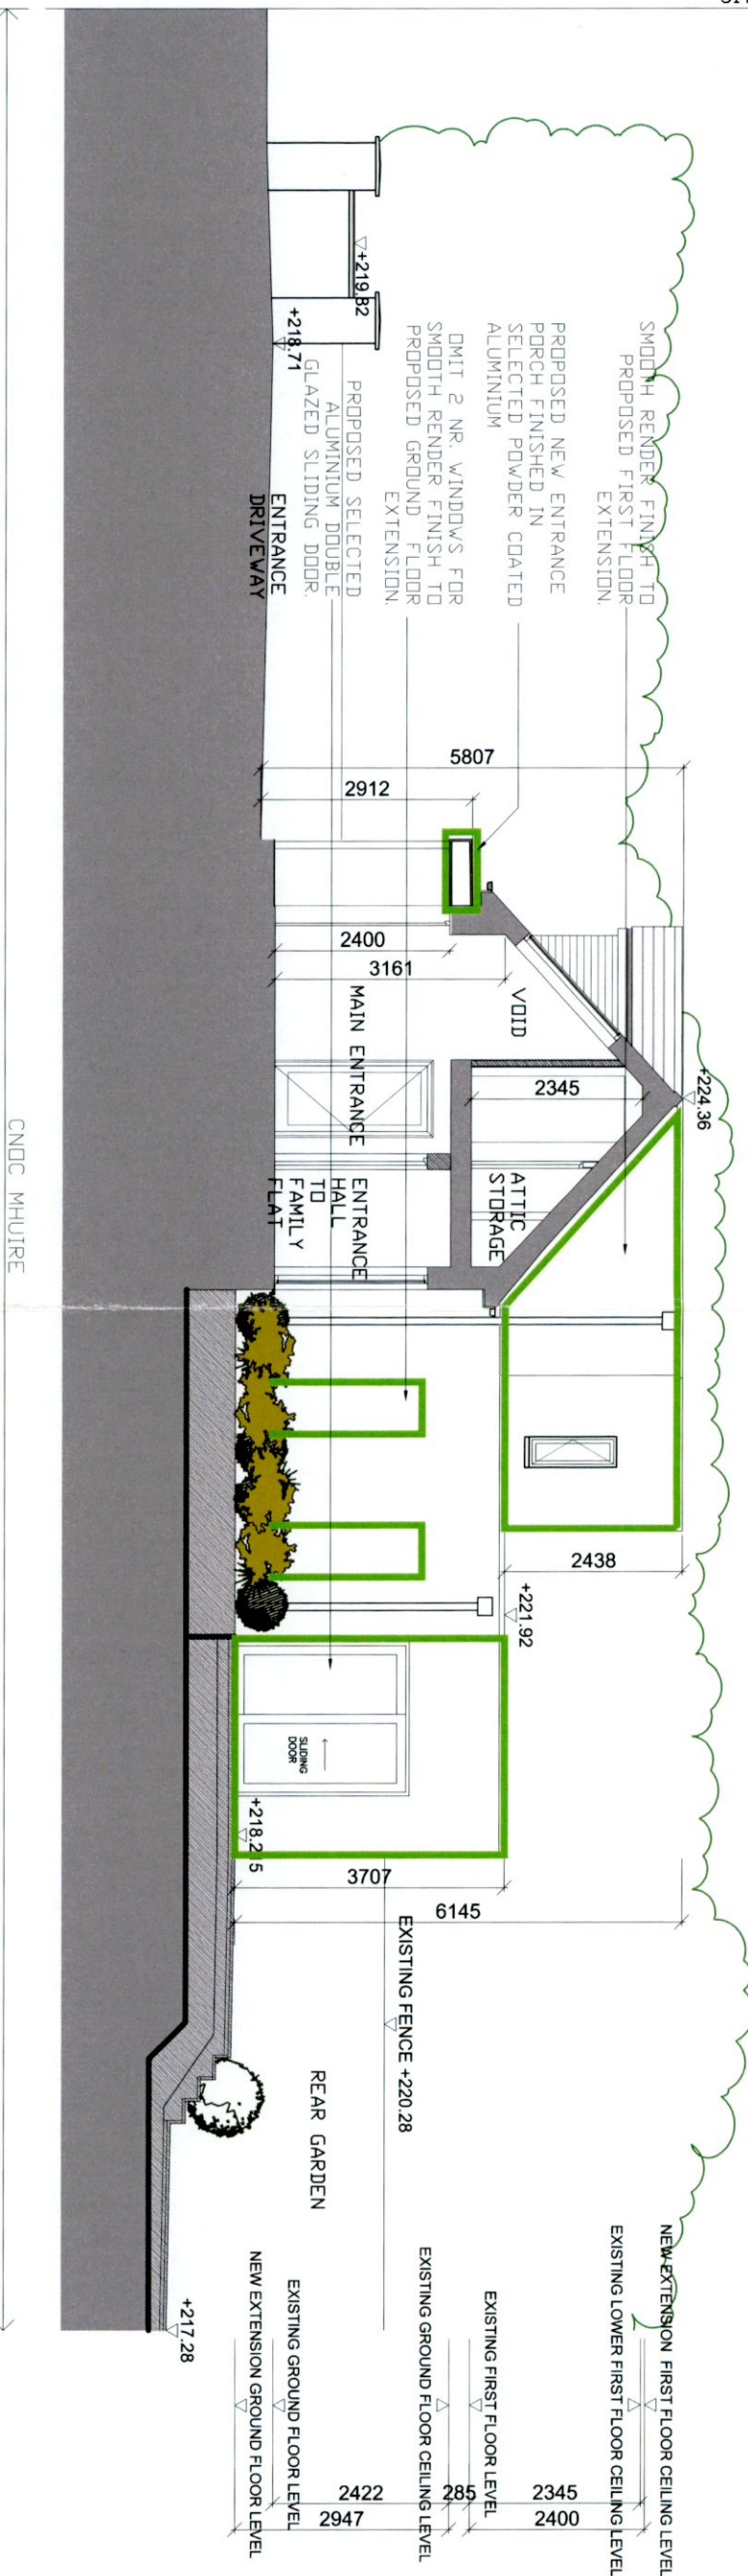

SITE BOUNDARY

REVISED SECTION C-C
SCALE 1 : 100

— EXTENT OF REVISED PLANNING
— SITE BOUNDARY

REVISED PLANNING

EQUATION DESIGN

Meadow Lodge, Kilmacoo, Avoca, Co. Wicklow
 E-MAIL: equationdesign@gmail.com

Seamus Foley & Lynne McKeon

Croc Mhuire, Bohernabreena

Date: 11/10
 Scale: 1:100
 Drawing No: REVISED SECTION C-C
 Date: NOV '22
 Drawing No: 2214 P 126