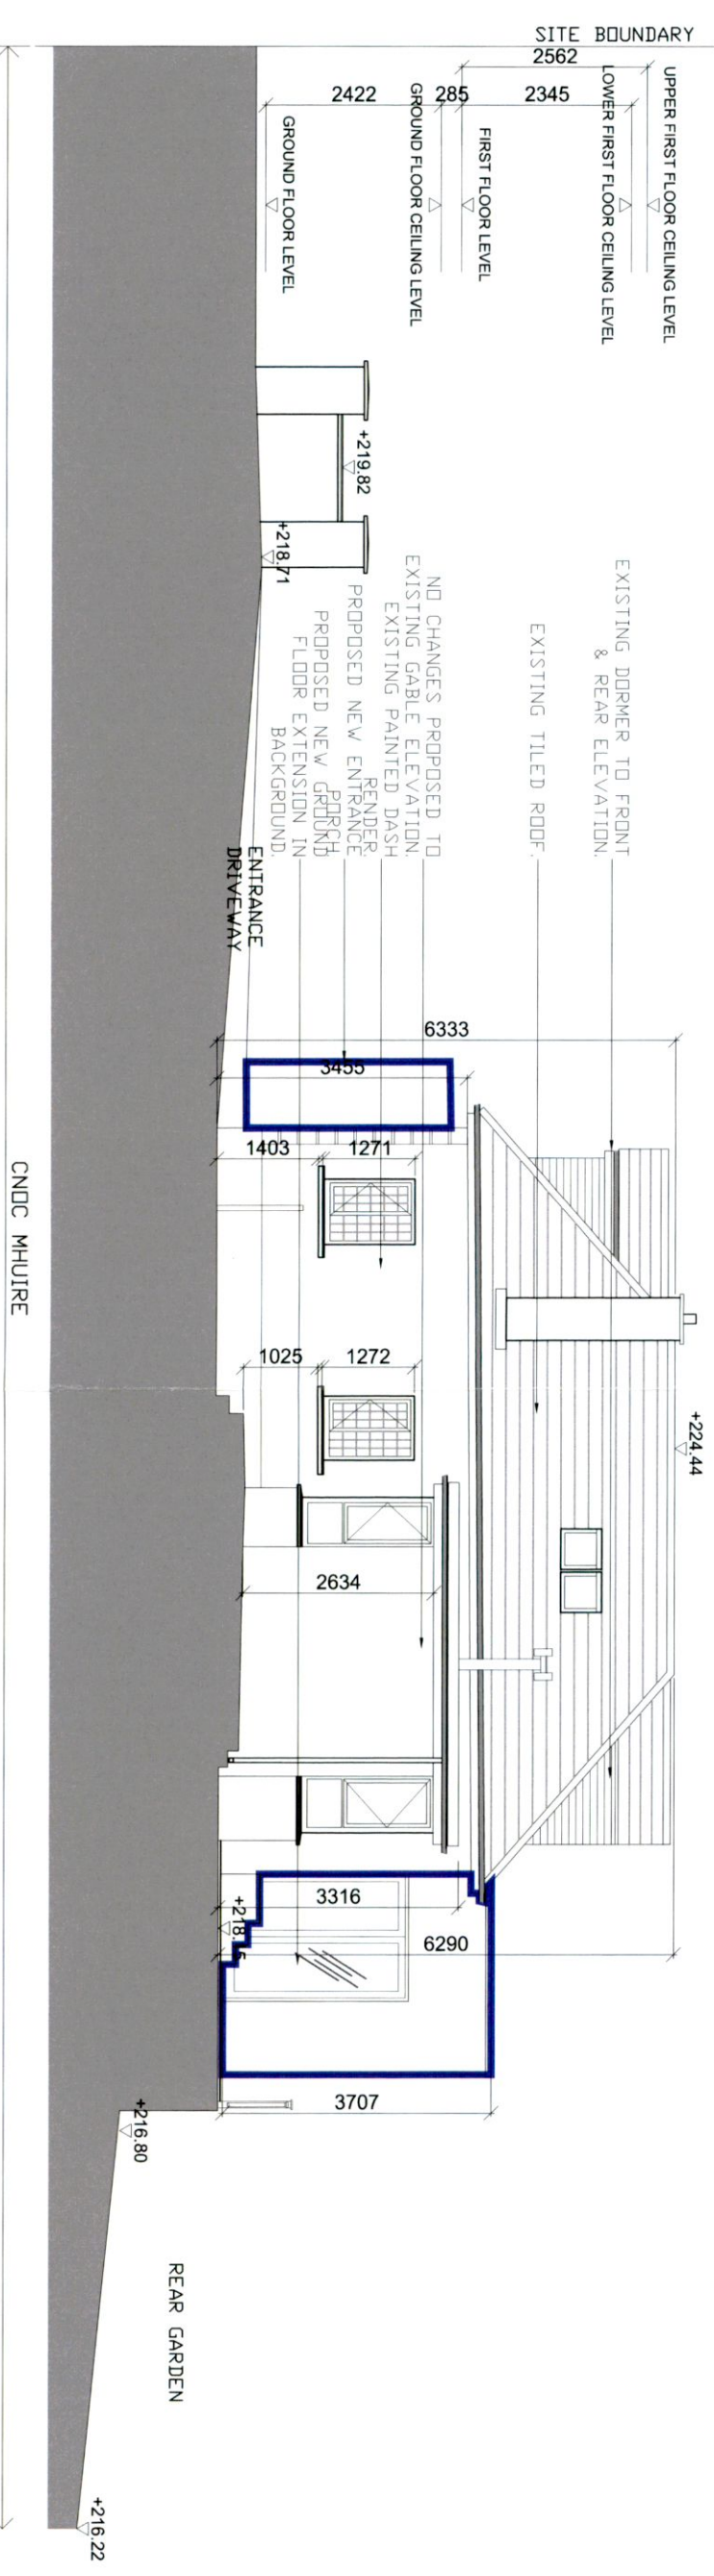

PREVIOUSLY GRANTED
FRONT ELEVATION(EAST)
SCALE 1 : 100

PREVIOUSLY GRANTED
SIDE ELEVATION(NORTH)
SCALE 1 : 100

- EXTENT PREVIOUSLY GRANTED PERMISSION(SD22B/0056)
- SITE BOUNDARY

PREVIOUSLY GRANTED

EQUATION DESIGN

Seamus Foley & Lynne McKeon

Croc Mhuire, Bohernabreena

Scale	1:100
ELEVATIONS	NOV 22
Sheet No.	2214 P 113