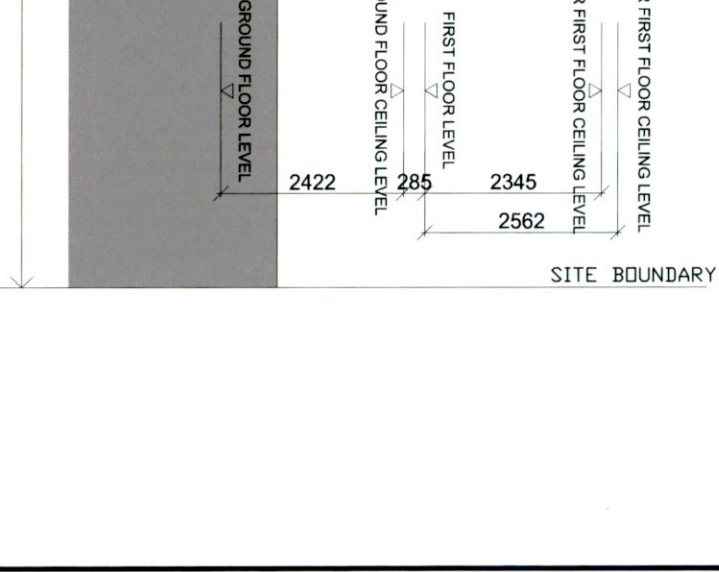

PREVIOUSLY GRANTED SIDE ELEVATION(SOUTH)
SCALE 1 : 100