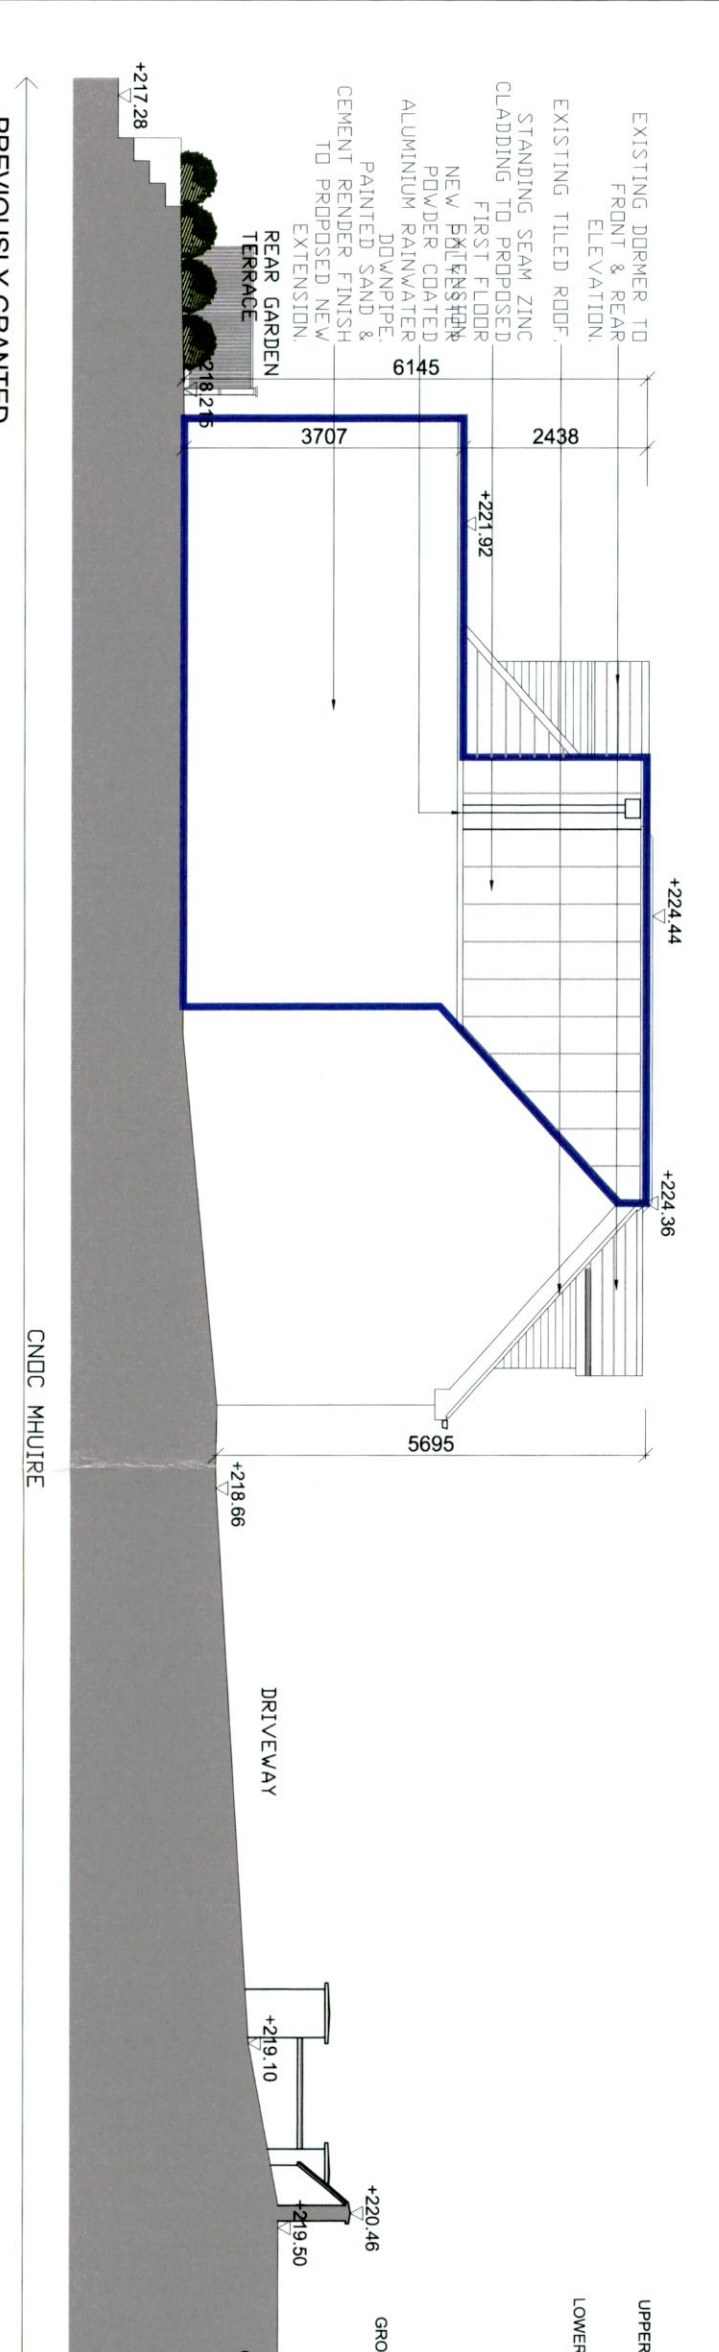

PREVIOUSLY GRANTED REAR ELEVATION(WEST)
SCALE 1 : 100

PREVIOUSLY GRANTED SIDE ELEVATION(SOUTH)
SCALE 1 : 100