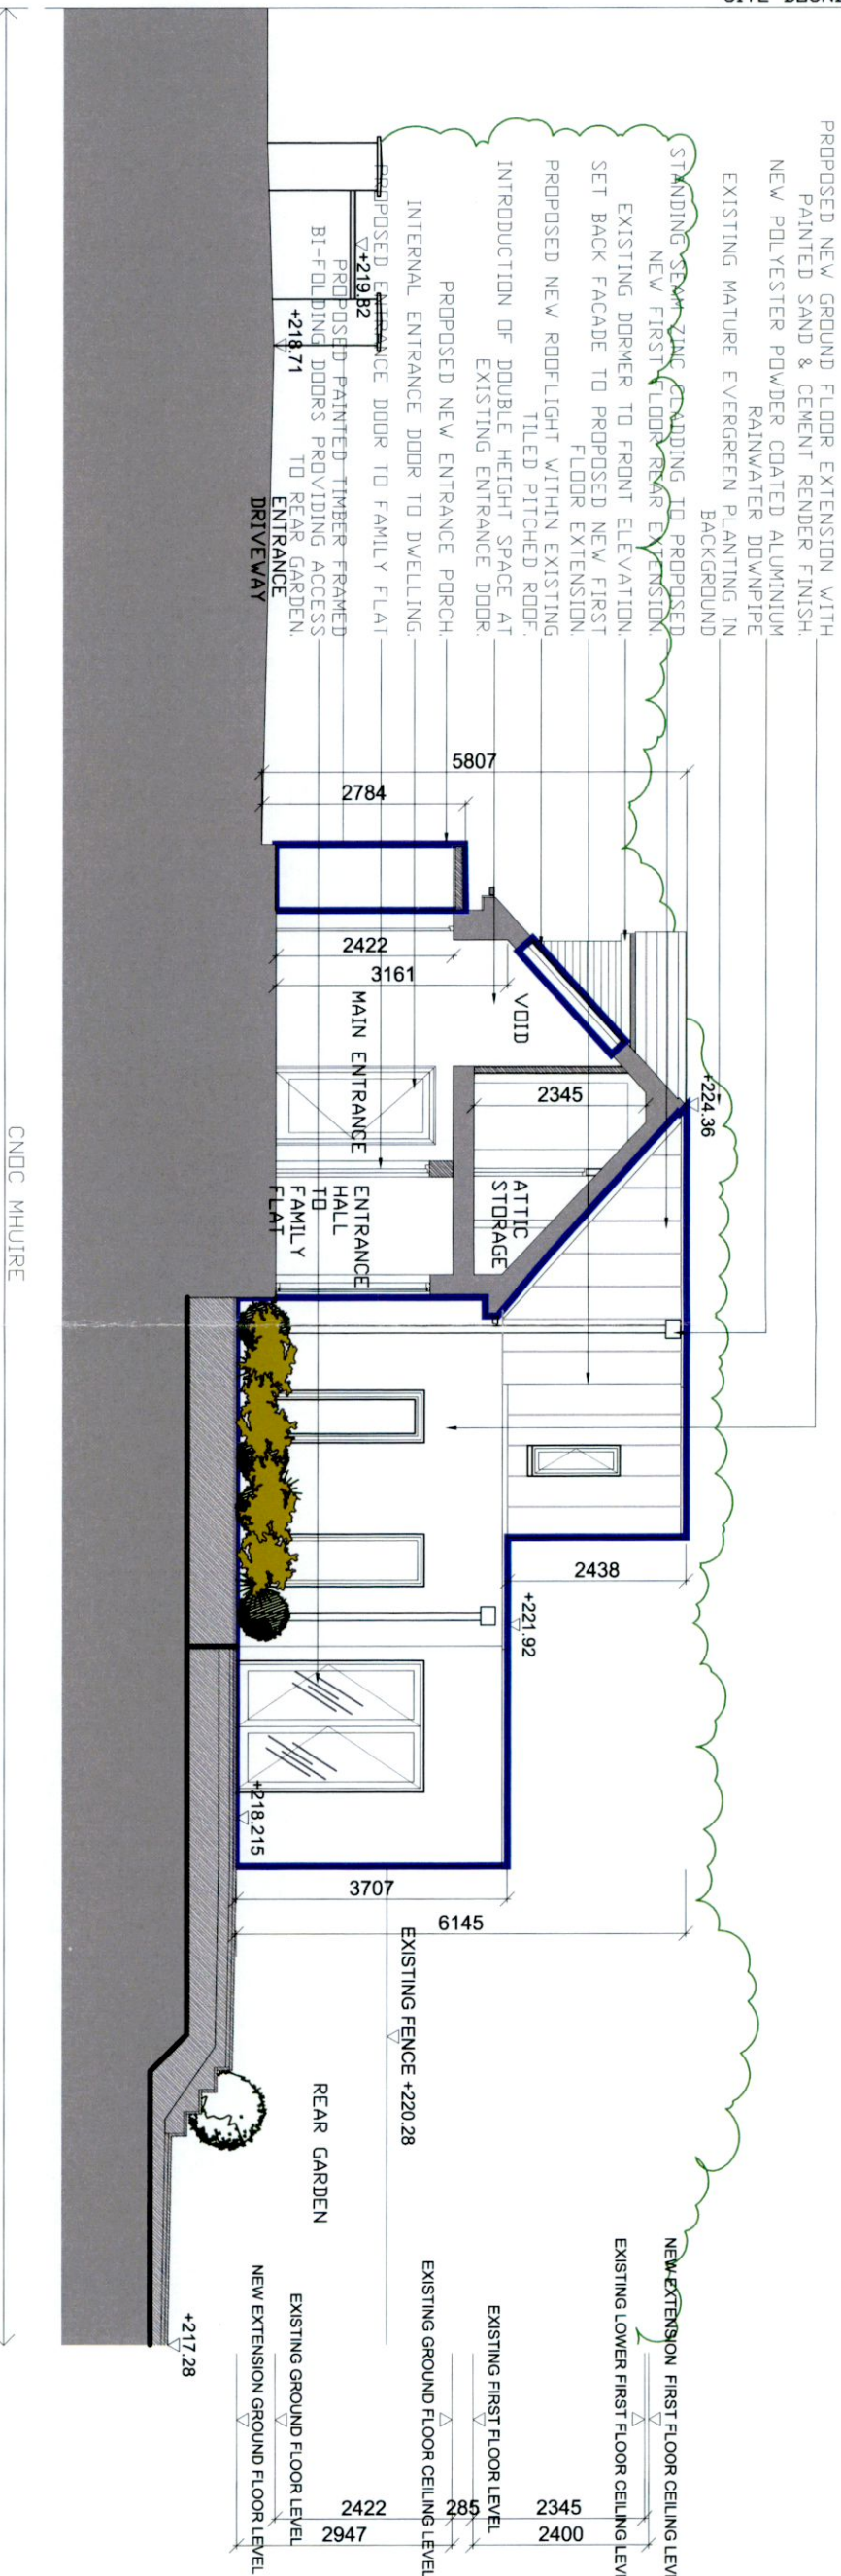

SITE BOUNDARY

PREVIOUSLY GRANTED
SECTION B-B
SCALE 1 : 100

EXTENT PREVIOUSLY GRANTED PERMISSION(SD22B/0056)

SITE BOUNDARY

PREVIOUSLY
GRANTED

EQUATION DESIGN

Mentone Lodge, Kinnear, Ararat, Co. Wicklow
E-MAIL: equationdesign@gmail.com