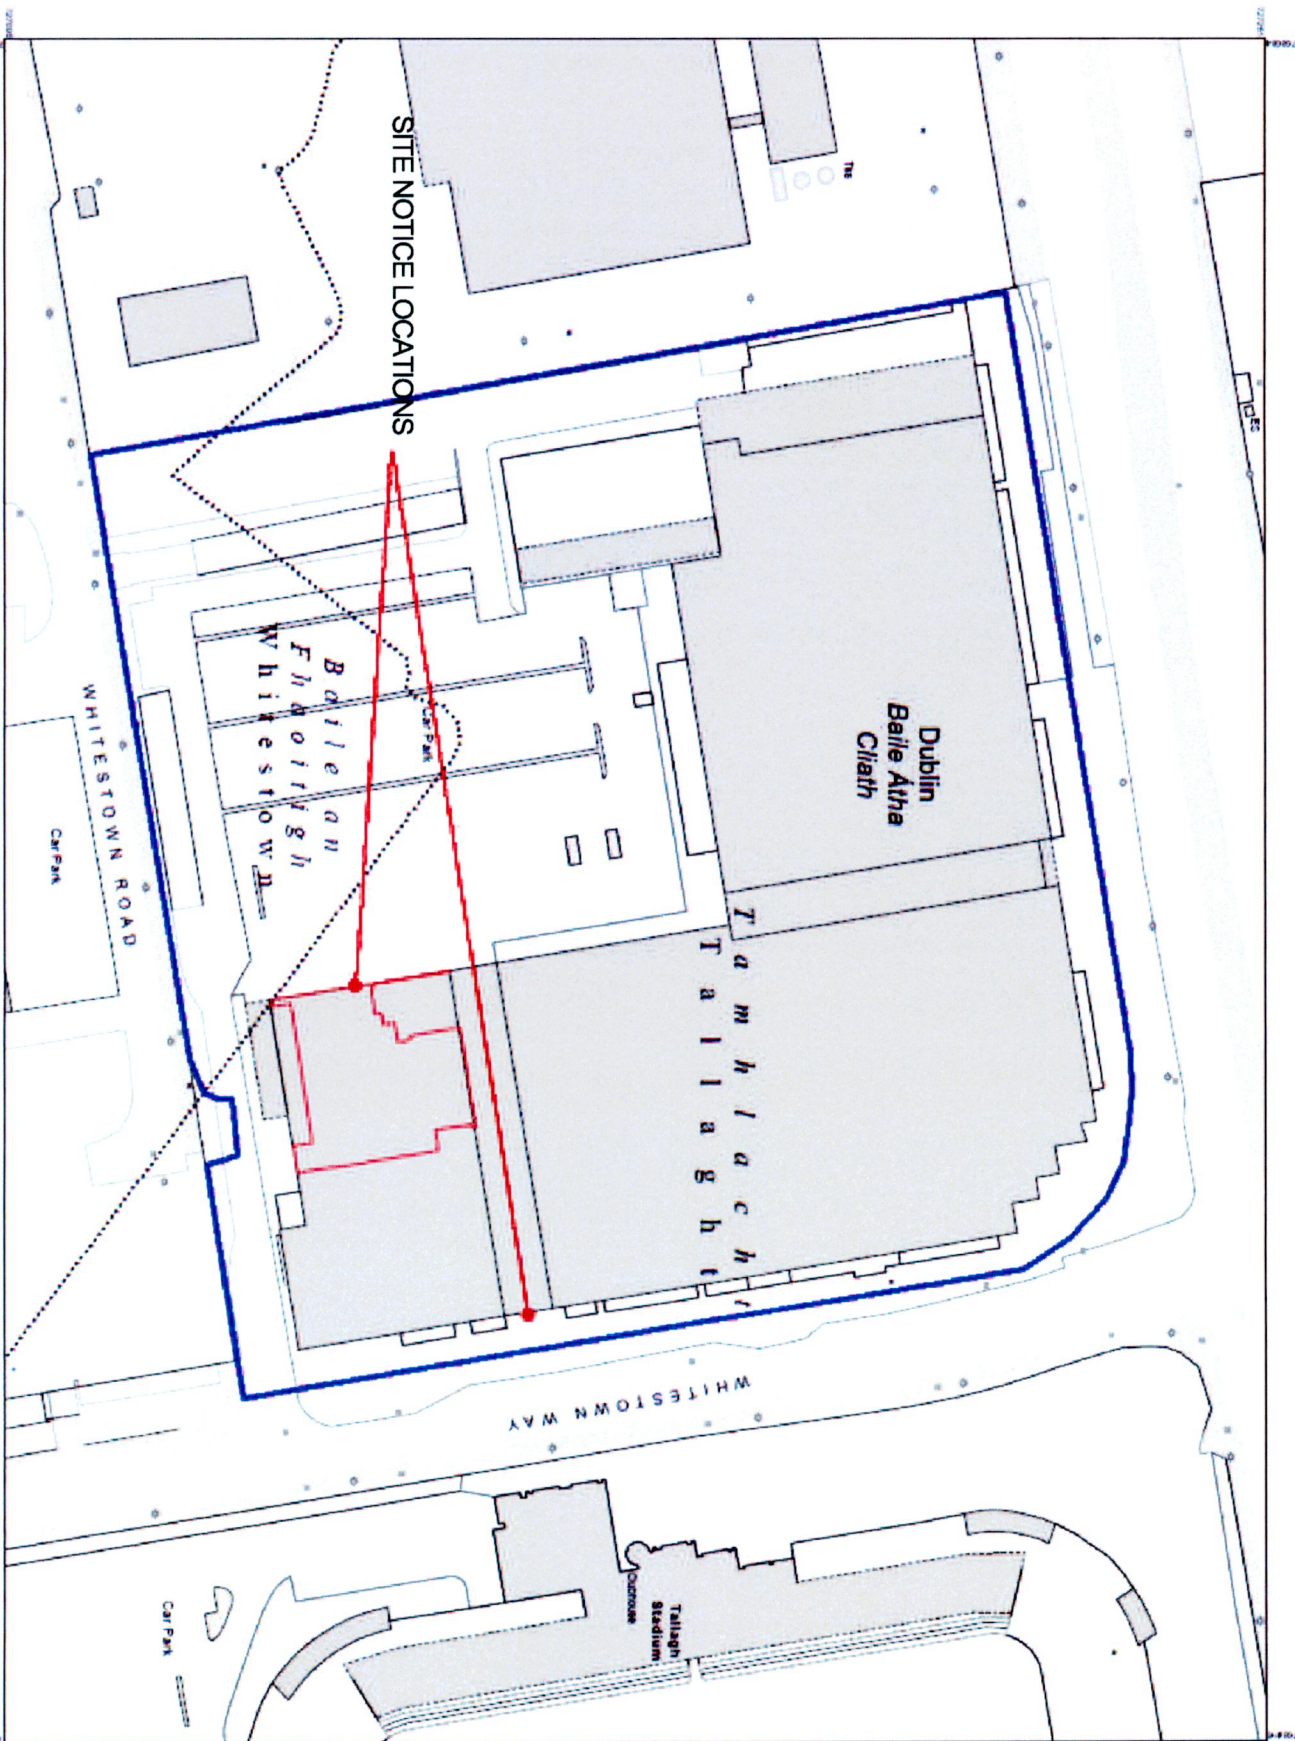

Planning Pack Map

CENTRE COORDINATES:
TMV 70820.77128

PUBLISHED: 07/02/2022
ORDER NO.: 804842_1

MAP SERIES: 1:1,000
1:1,000
MAP SHEETS: 3360-11
3360-16

COMPILED AND PUBLISHED BY:
Ordnance Survey Ireland
Phoenix Park
Dublin 8
Ireland

Unauthorized reproduction infringes Ordnance Survey (Ireland) and Government of Ireland copyright.

All rights reserved.
No part of this publication may be reproduced, stored in a retrieval system, or transmitted in any form or by any means, without the prior written permission of the copyright owners.

The representation on this map of a road, track or footpath is not evidence of the existence of a right of way.

Ordnance Survey maps never show legal property boundaries, nor do they show ownership of physical features.

© Ordnance Survey (Ireland) 2022
Ordnance Survey Ireland 2022
www.osi.ie/copyright

LEGEND:
<http://www.osi.ie>
Search 'Large Scale Legend'

OUTPUT SCALE: 1:1,000