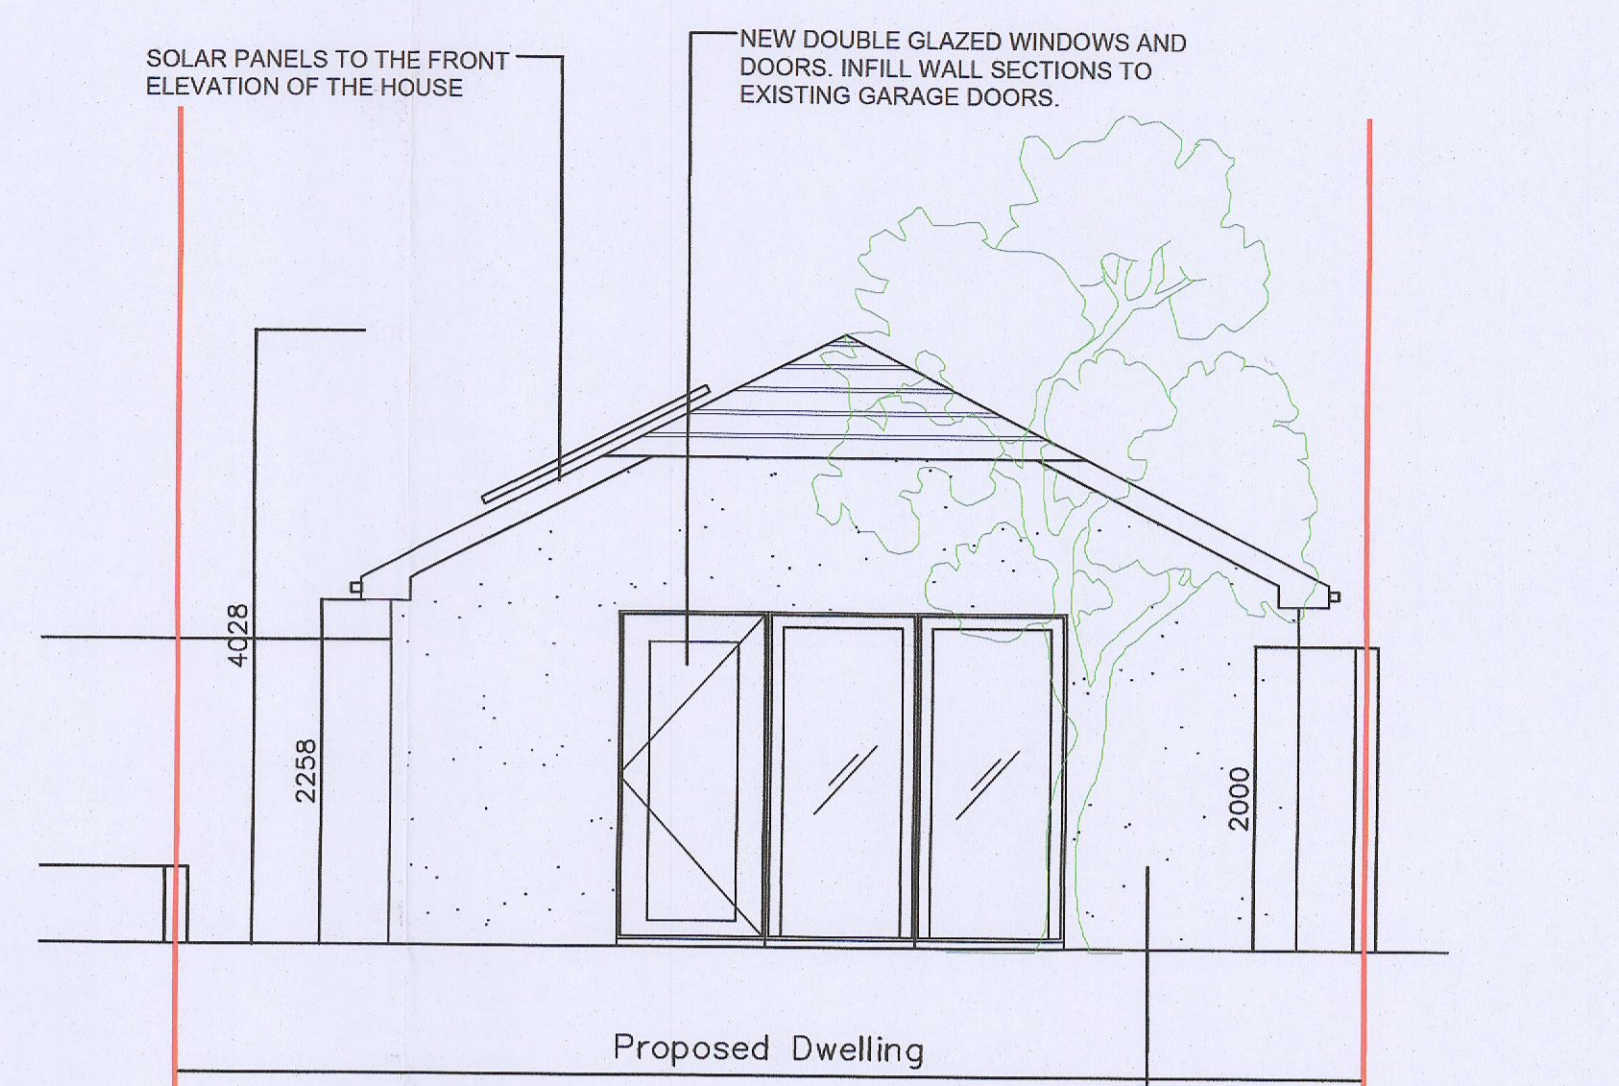

Do not scale. Use figured dimensions only. All dimensions to be checked on site. Digital copies cannot be guaranteed. Only information in hard copy can be relied upon for conformity and accuracy. © This drawing is copyright.

Drawing issued for the purposes of obtaining planning permission. Drawings do not demonstrate compliance with building regulations and should not be relied upon for such.

Client:	David and Amanda Cooke
Project:	7 Rochfort Grove, Lucan, Co Dublin
Job number:	17027
Drawing title:	Proposed Plans Sections Elevations
Drawing number:	P200
Scale:	As Shown @ A1
Date created:	16.10.20
Author:	David Winston 24 Ventry Park, Cabra, Dublin 7.