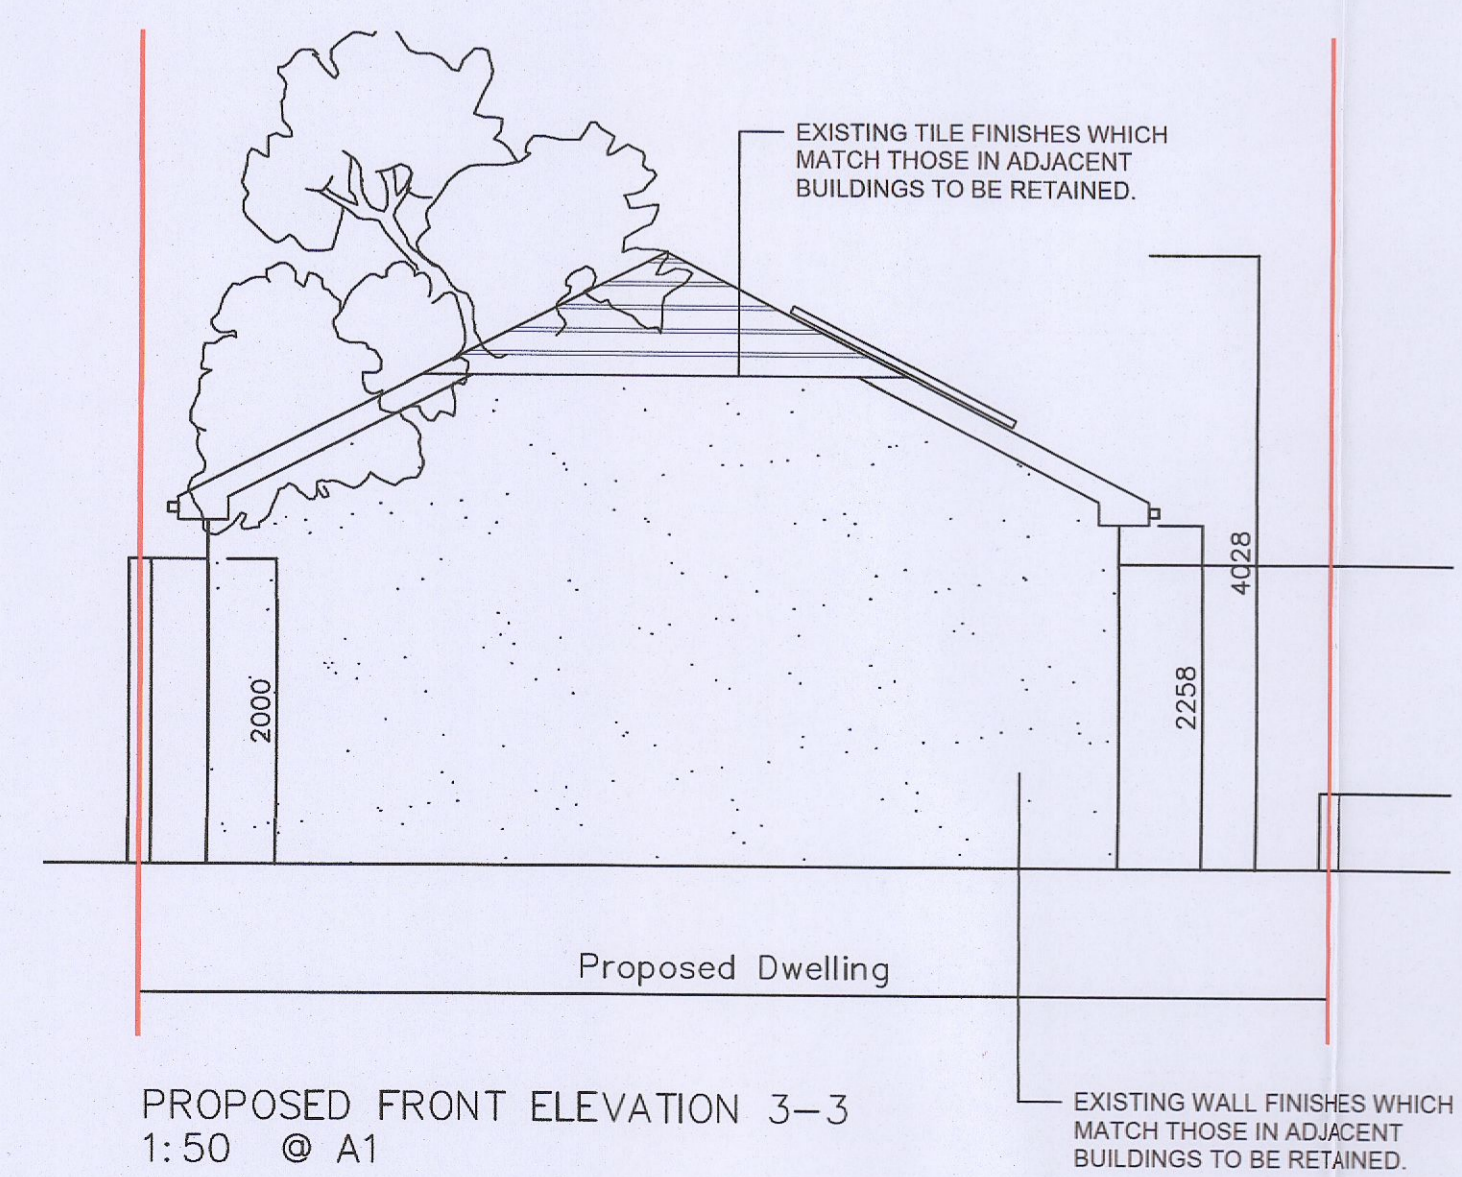

Do not scale. Use figured dimensions only. All dimensions to be checked on site. Digital copies cannot be guaranteed. Only information in hard copy can be relied upon for conformity and accuracy. © This drawing is copyright.

Drawing issued for the purposes of obtaining planning permission. Drawings do not demonstrate compliance with building regulations and should not be relied upon for such.

Client:	David and Amanda Cooke
Project:	7 Rochfort Grove, Lucan, Co Dublin
Job number:	17027
Drawing title:	Proposed Plans Sections Elevations
Drawing number:	P200
Scale:	As Shown @ A1
Date created:	16.10.20
Author:	David Winston 24 Ventry Park, Cabra, Dublin 7.