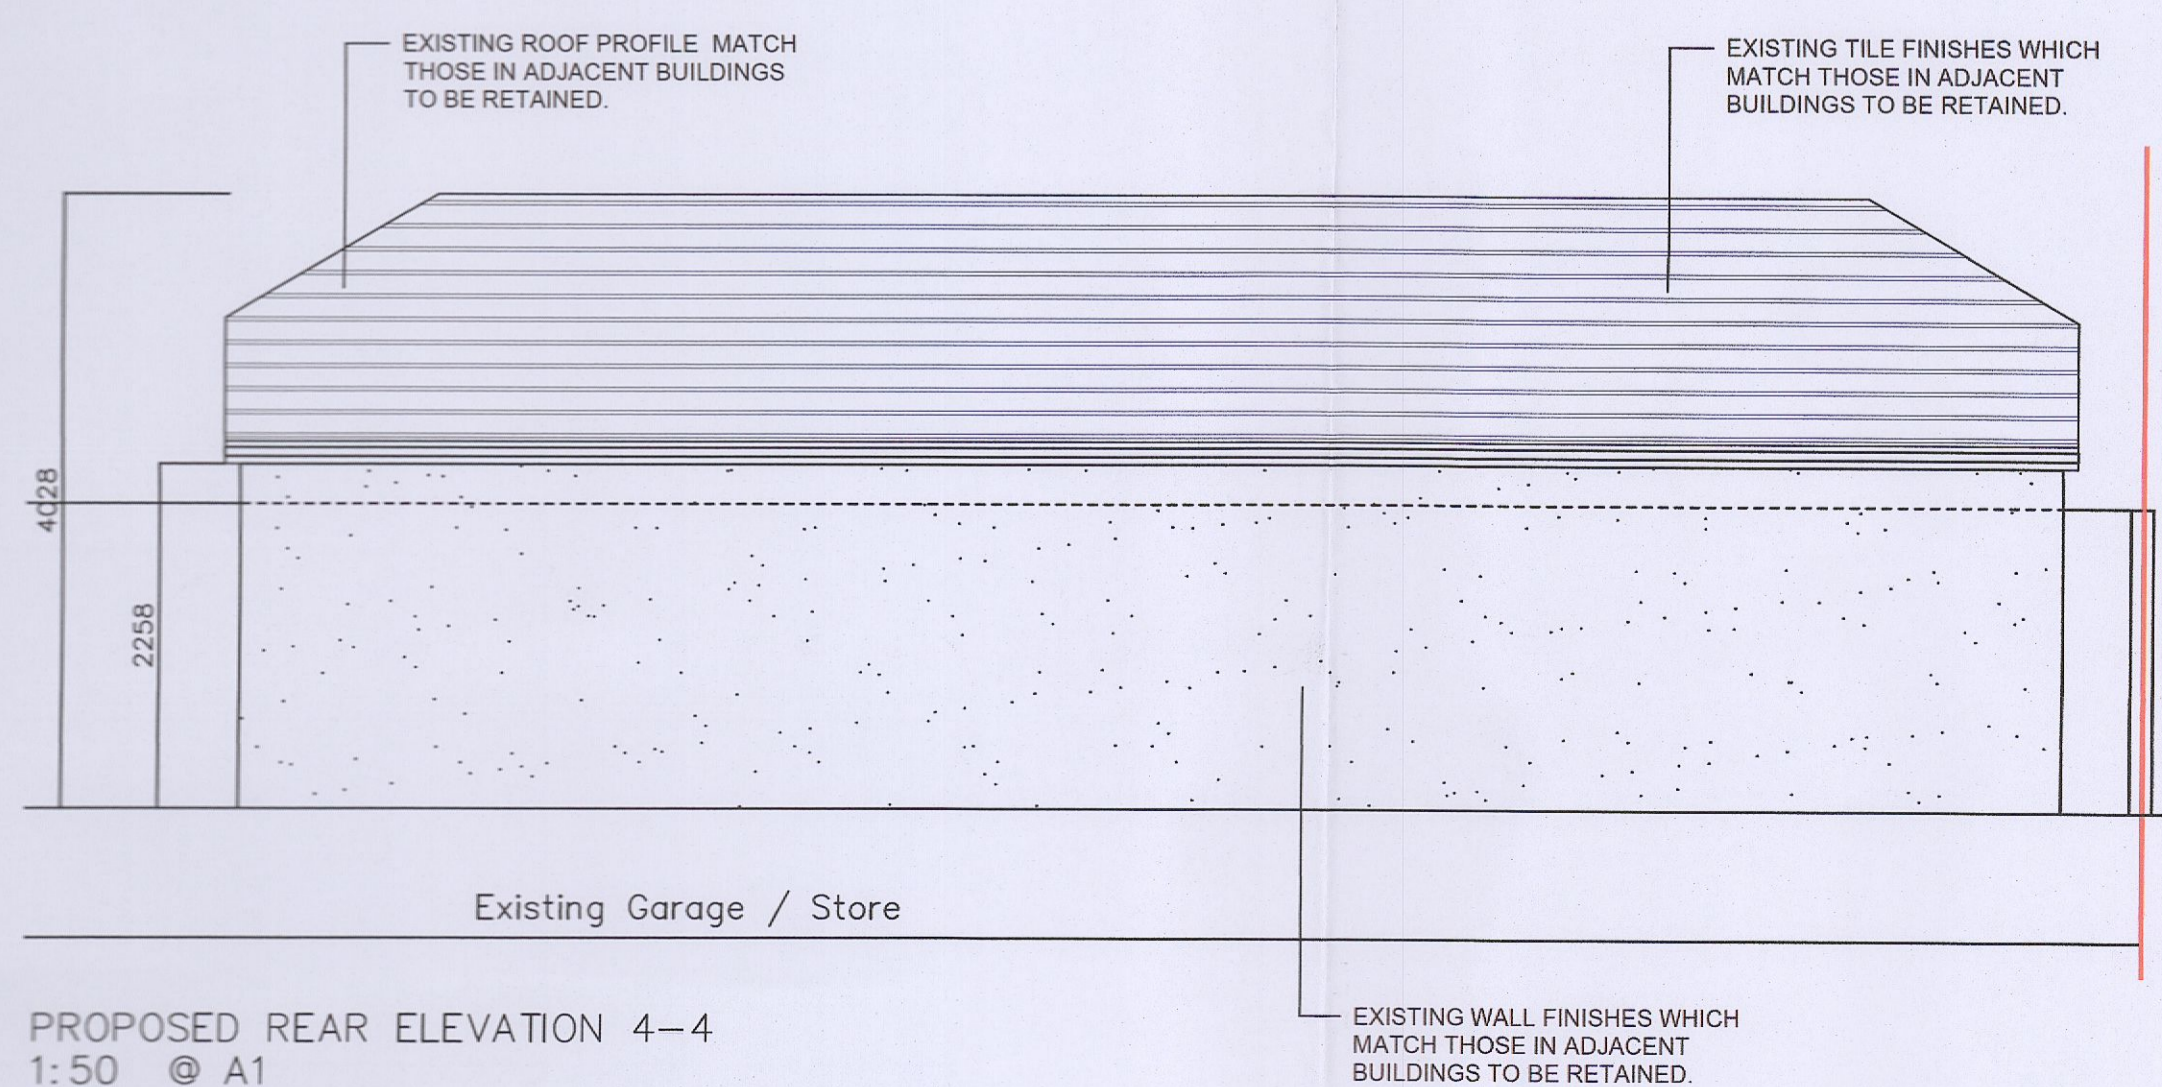

Drawing issued for the purposes of obtaining planning permission. Drawings do not demonstrate compliance with building regulations and should not be relied upon for such.

Client:	David and Amanda Cooke
Project:	7 Rochfort Grove, Lucan, Co Dublin
Job number:	17027
Drawing title:	Proposed Plans Sections Elevations
Drawing number:	P200
Scale:	As Shown @ A1
Date created:	16.10.20
Author:	David Winston 24 Ventry Park, Cabra, Dublin 7.