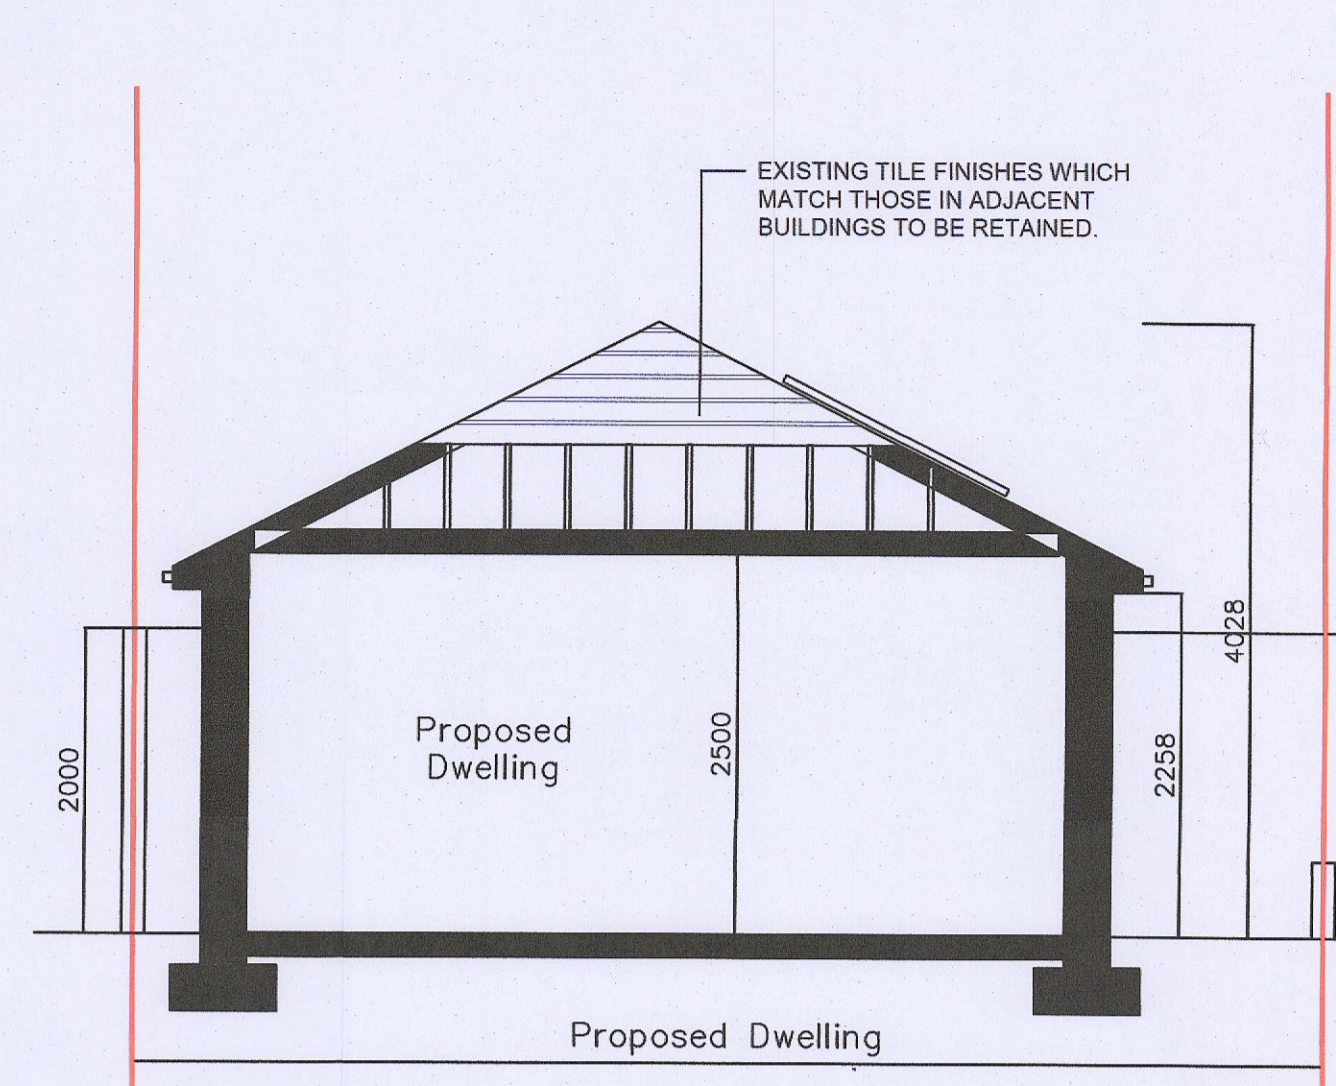

Do not scale. Use figured dimensions only. All dimensions to be checked on site. Digital copies cannot be guaranteed. Only information in hard copy can be relied upon for conformity and accuracy. © This drawing is copyright.

Drawing issued for the purposes of obtaining planning permission. Drawings do not demonstrate compliance with building regulations and should not be relied upon for such.

Client:	David and Amanda Cooke
Project:	7 Rochfort Grove, Lucan, Co Dublin
Job number:	17027
Drawing title:	Proposed Plans Sections Elevations
Drawing number:	P200
Scale:	As Shown @ A1
Date created:	16.10.20
Author:	David Winston 24 Ventry Park, Cabra, Dublin 7.