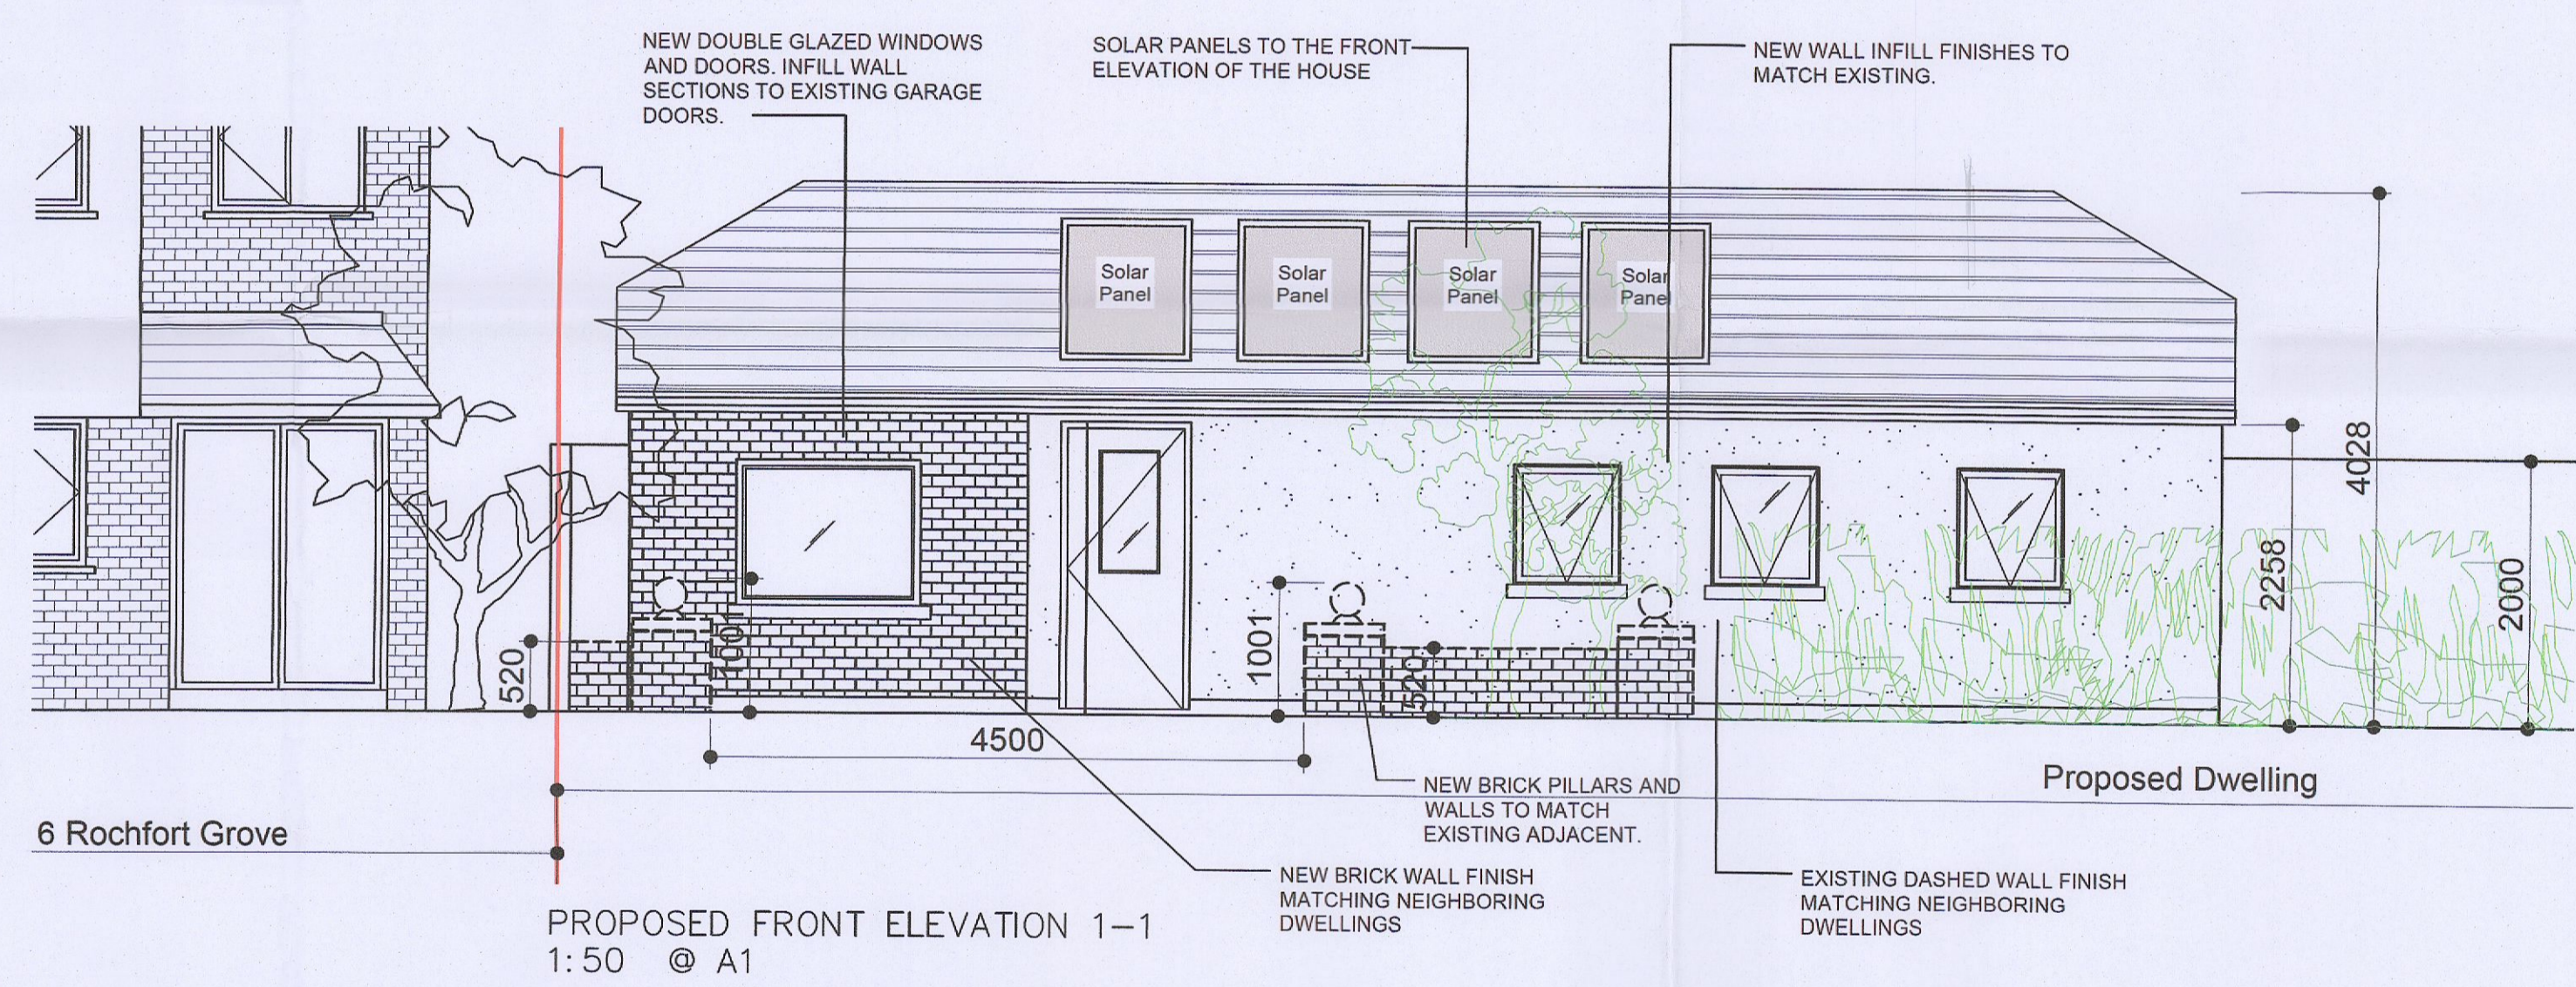

Do not scale. Use figured dimensions only. All dimensions to be checked on site. Digital copies cannot be guaranteed. Only information in hard copy can be relied upon for conformity and accuracy. © This drawing is copyright.

Drawing issued for the purposes of obtaining planning permission. Drawings do not demonstrate compliance with building regulations and should not be relied upon for such.

Client:	David and Amanda Cooke
Project:	7 Rochfort Grove, Lucan, Co Dublin
Job number:	17027
Drawing title:	Proposed Plans Sections Elevations
Drawing number:	P200
Scale:	As Shown @ A1
Date created:	16.10.20
Author:	David Winston 24 Ventry Park, Cabra, Dublin 7.