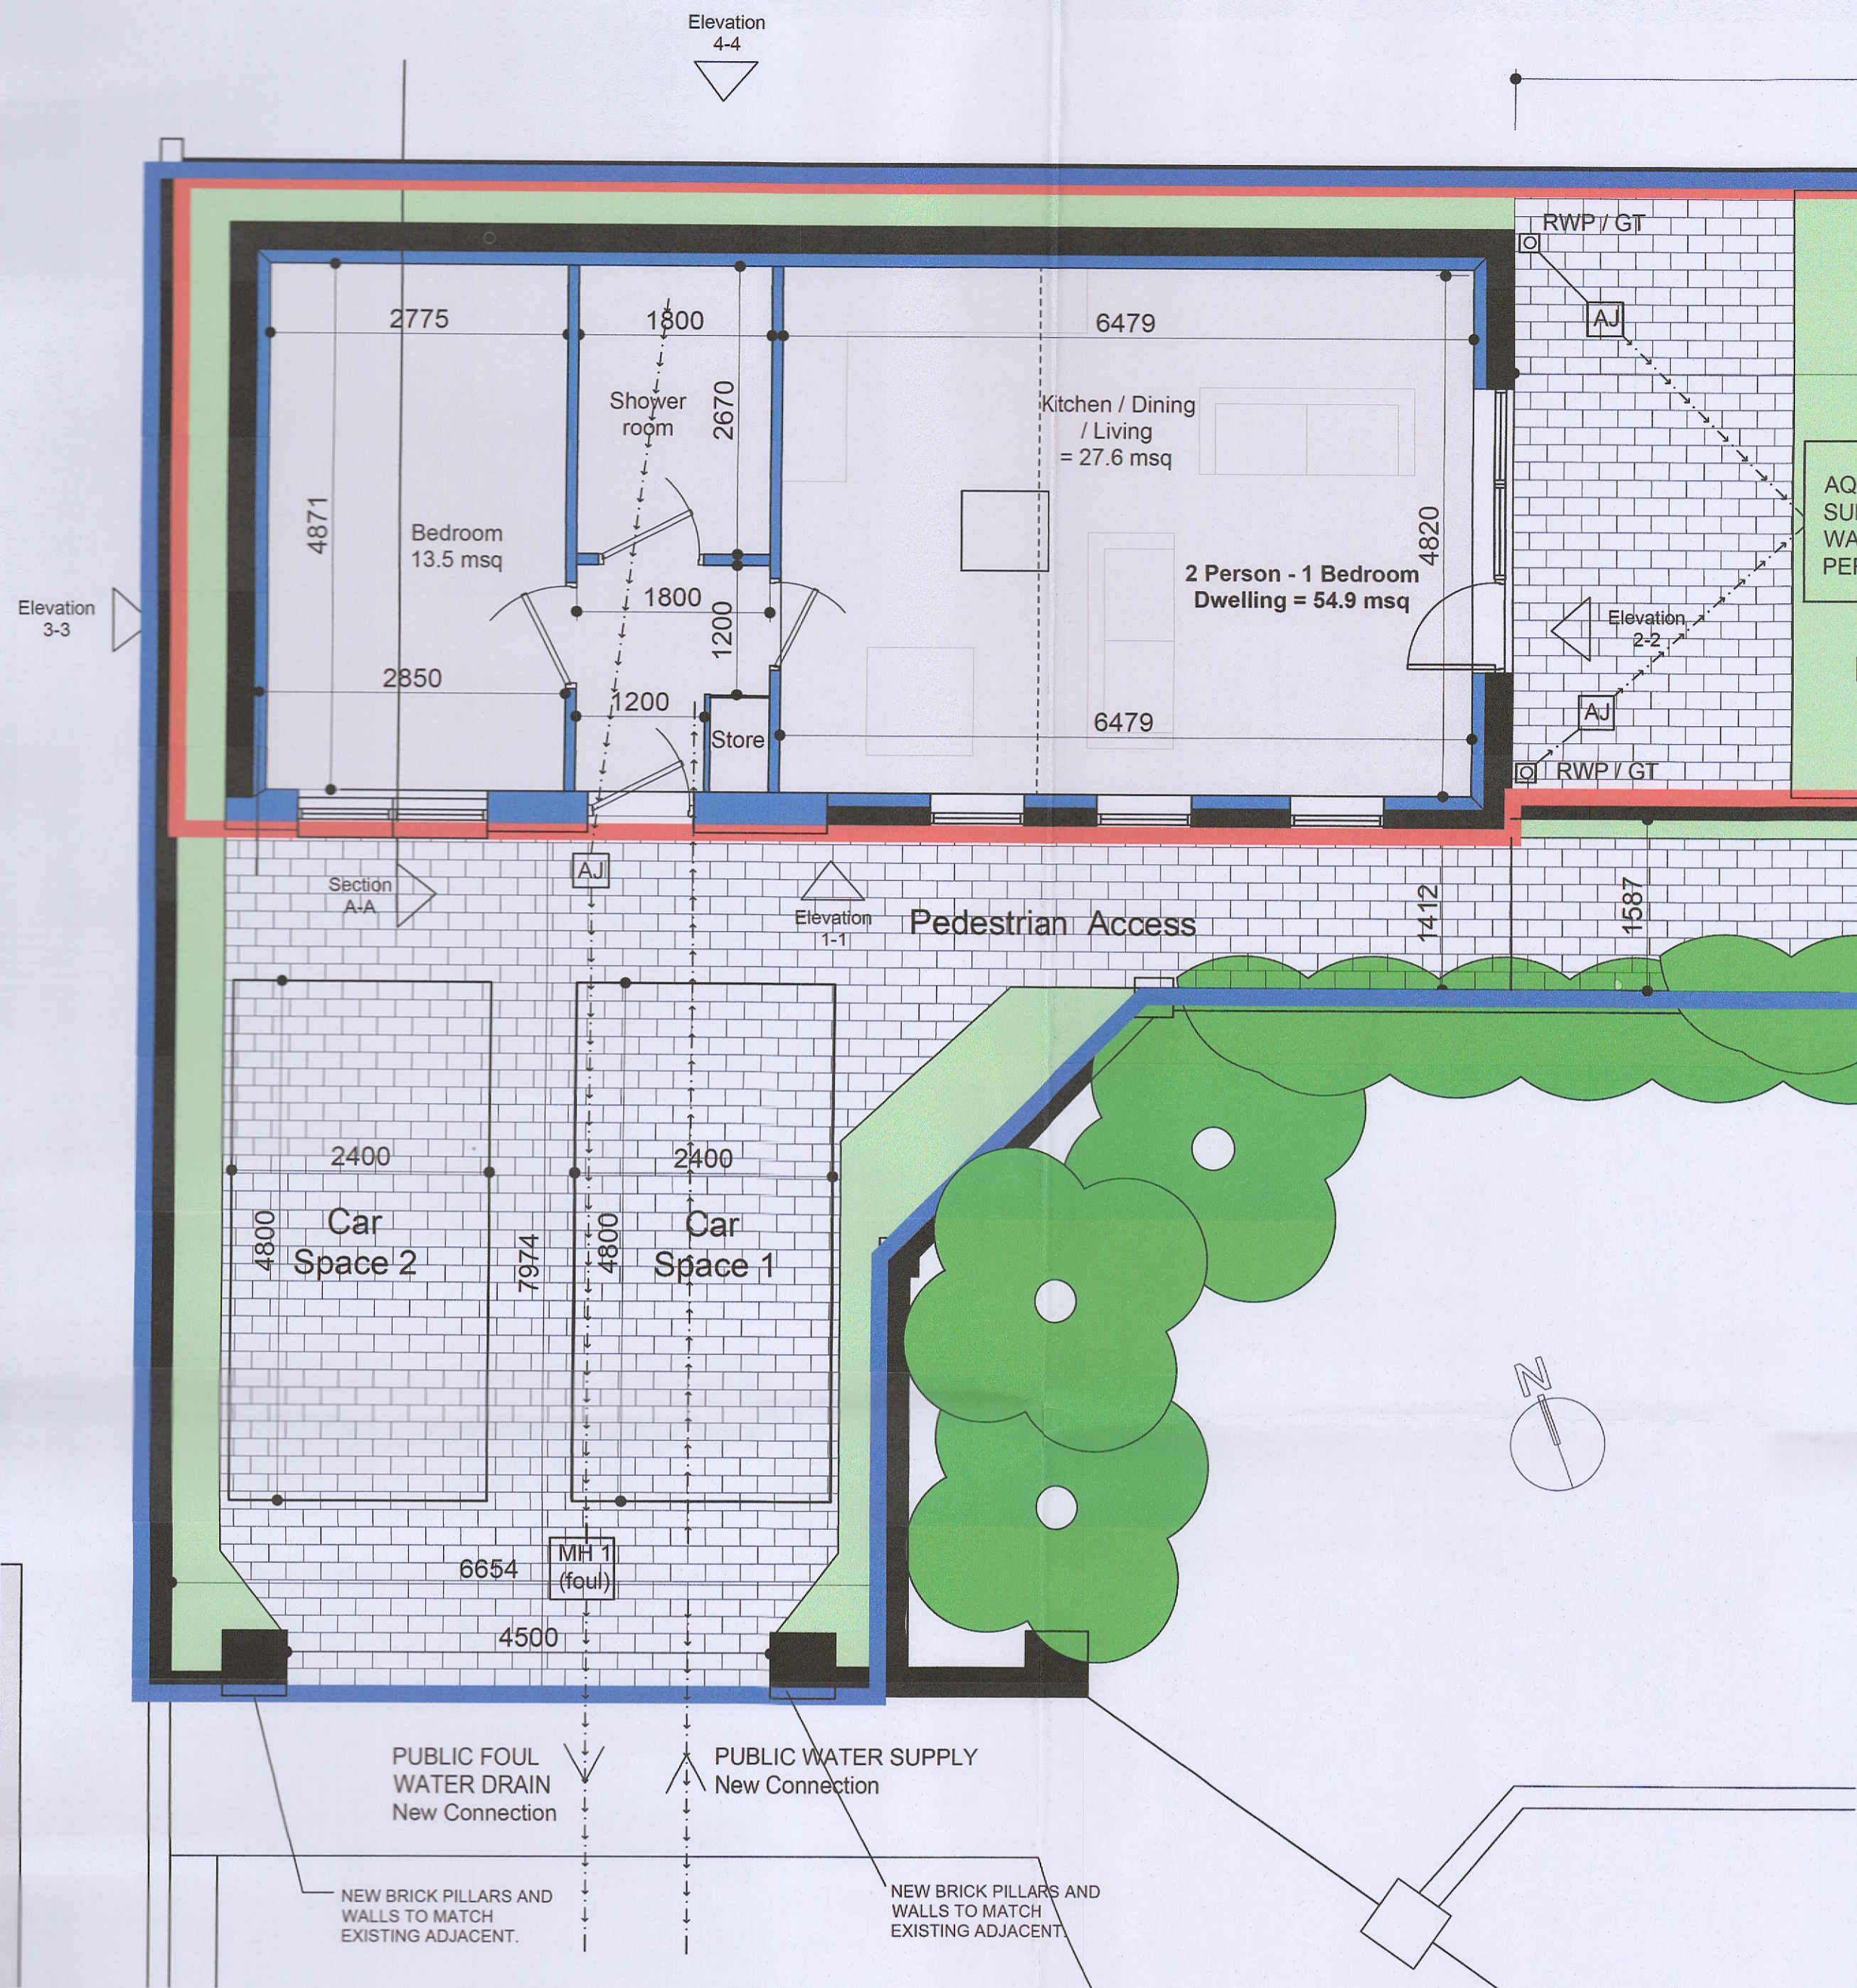

Do not scale. Use figured dimensions only. All dimensions to be checked on site. Digital copies cannot be guaranteed. Only information in hard copy can be relied upon for conformity and accuracy. © This drawing is copyright.

Drawing issued for the purposes of obtaining planning permission. Drawings do not demonstrate compliance with building regulations and should not be relied upon for such.

Client:	David and Amanda Cooke
Project:	7 Rochfort Grove, Lucan, Co Dublin
Job number:	17027
Drawing title:	Proposed Plans Sections Elevations
Drawing number:	P200
Scale:	As Shown @ A1
Date created:	16.10.20
Author:	David Winston 24 Ventry Park, Cabra, Dublin 7.