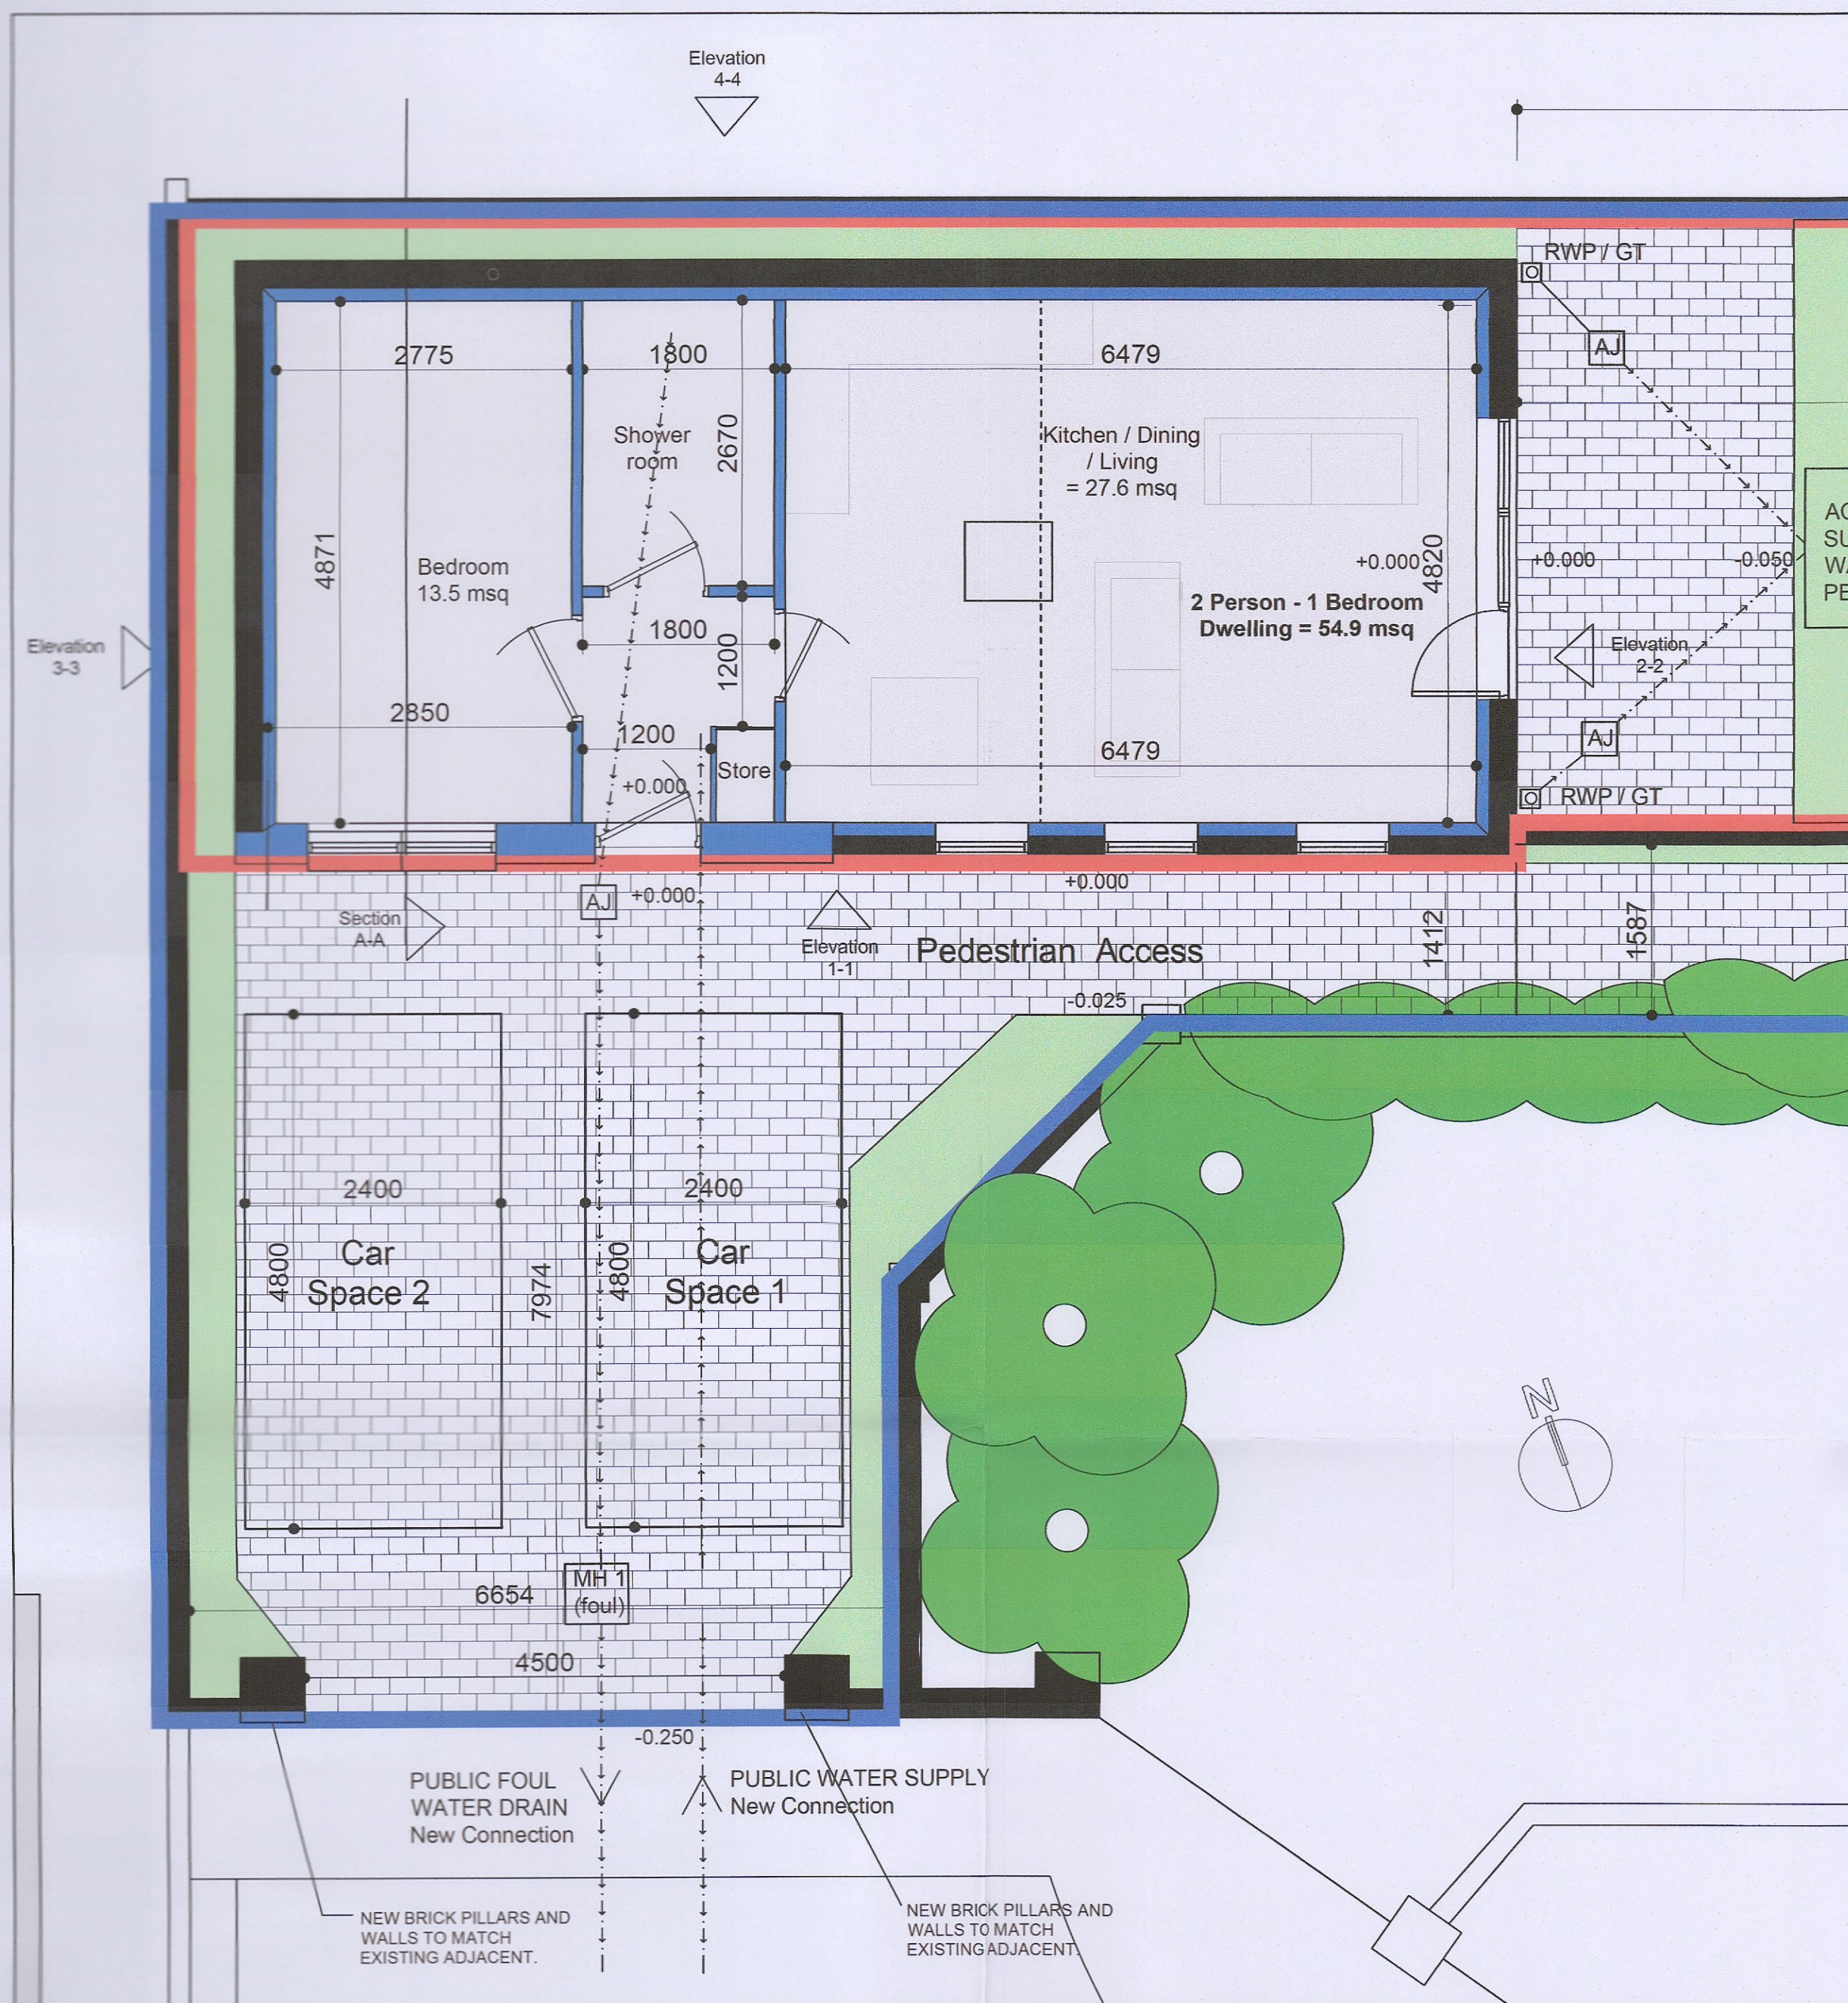

Do not scale. Use figured dimensions only. All dimensions to be checked on site. Digital copies cannot be guaranteed. Only information in hard copy can be relied upon for conformity and accuracy. © This drawing is copyright.

Drawing issued for the purposes of obtaining planning permission. Drawings do not demonstrate compliance with building regulations and should not be relied upon for such.

Client:	David and Amanda Cooke
Project:	7 Rochfort Grove, Lucan, Co Dublin
Job number:	17027
Drawing title:	Proposed Plans Sections Elevations
Drawing number:	P200
Scale:	As Shown @ A1
Date created:	16.10.20
Author:	David Winston 24 Ventry Park, Cabra, Dublin 7.

PLANNING

DWDesign