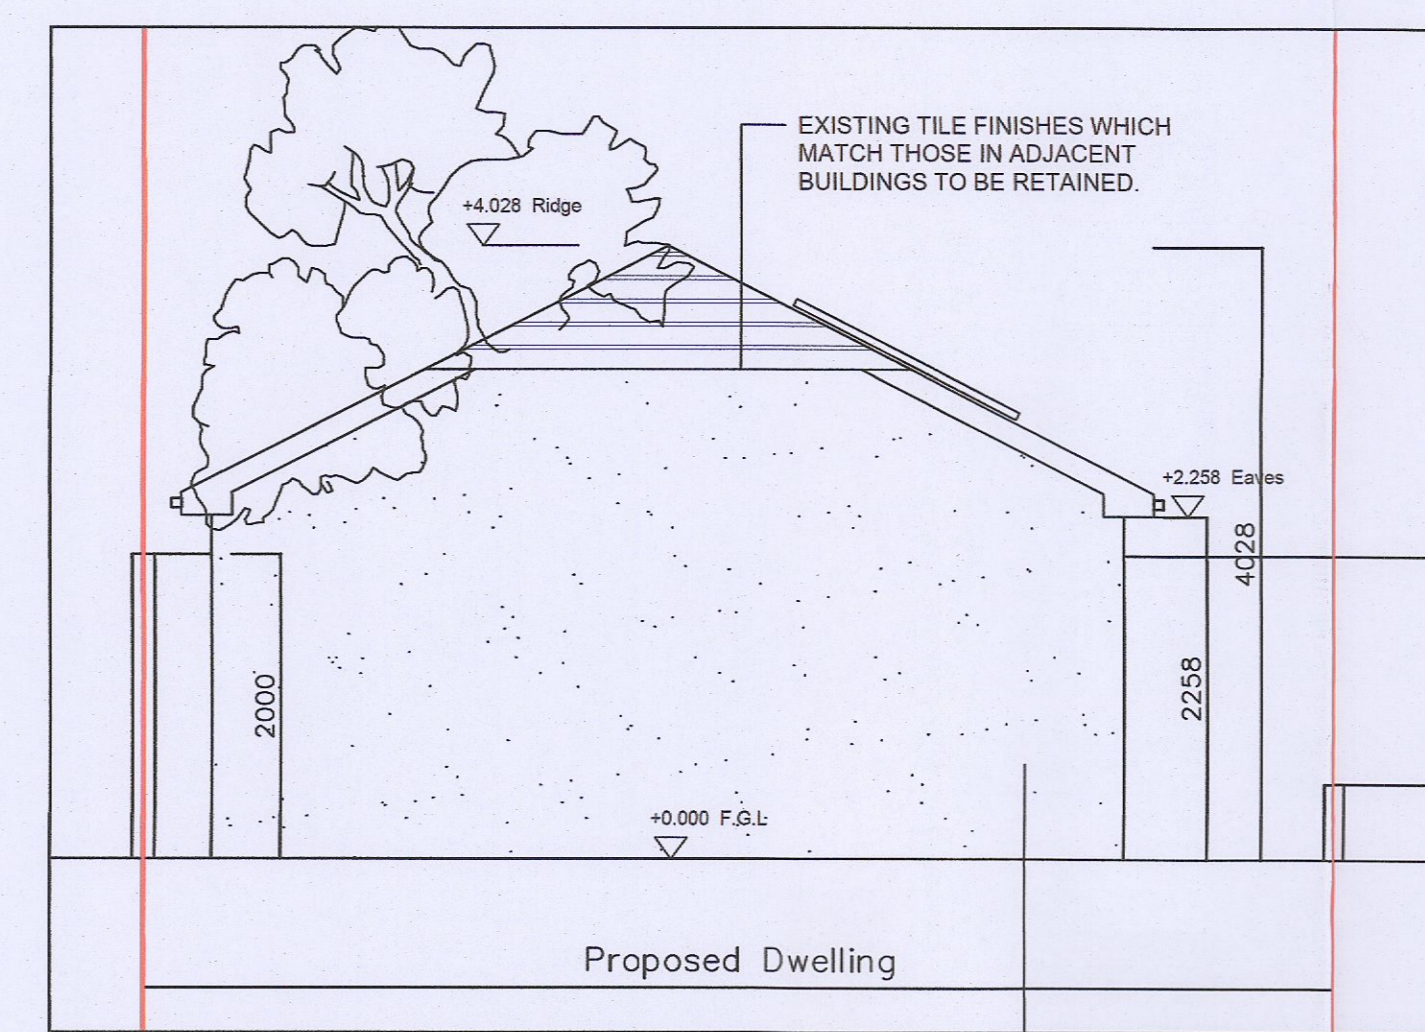

Drawing issued for the purposes of obtaining planning permission. Drawings do not demonstrate compliance with building regulations and should not be relied upon for such.

Client:	David and Amanda Cooke
Project:	7 Rochfort Grove, Lucan, Co Dublin
Job number:	17027
Drawing title:	Proposed Plans Sections Elevations
Drawing number:	P200
Scale:	As Shown @ A1
Date created:	16.10.20
Author:	David Winston 24 Ventry Park, Cabra, Dublin 7.