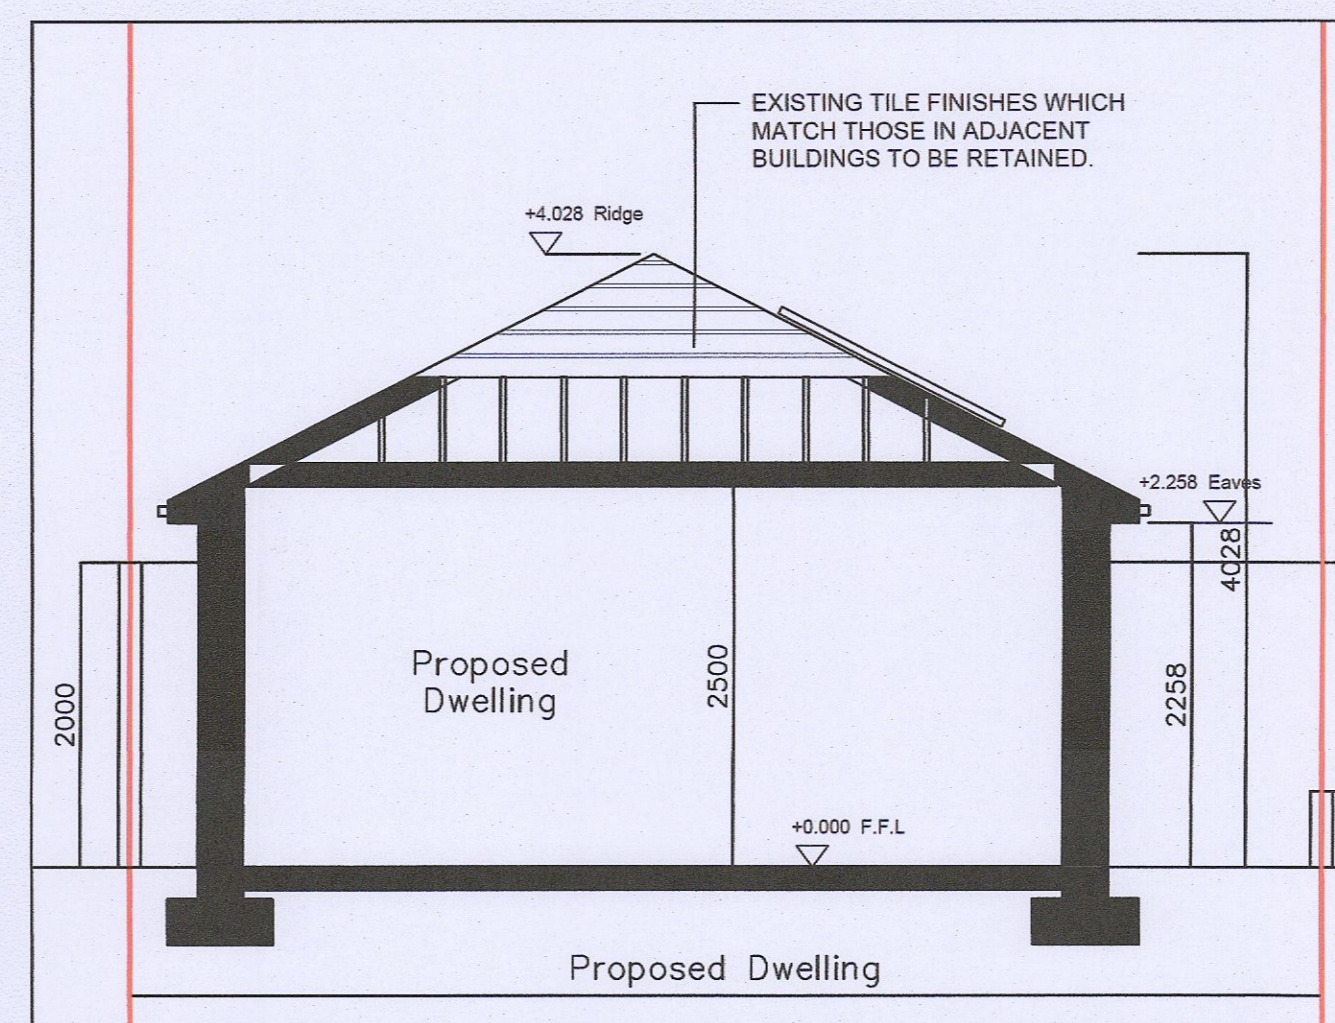

Do not scale. Use figured dimensions only. All dimensions to be checked on site. Digital copies cannot be guaranteed. Only information in hard copy can be relied upon for conformity and accuracy. © This drawing is copyright.

Drawing issued for the purposes of obtaining planning permission. Drawings do not demonstrate compliance with building regulations and should not be relied upon for such.

Client:	David and Amanda Cooke
Project:	7 Rochfort Grove, Lucan, Co Dublin
Job number:	17027
Drawing title:	Proposed Plans Sections Elevations
Drawing number:	P200
Scale:	As Shown @ A1
Date created:	16.10.20
Author:	David Winston 24 Ventry Park, Cabra, Dublin 7.

PLANNING

DWDesign