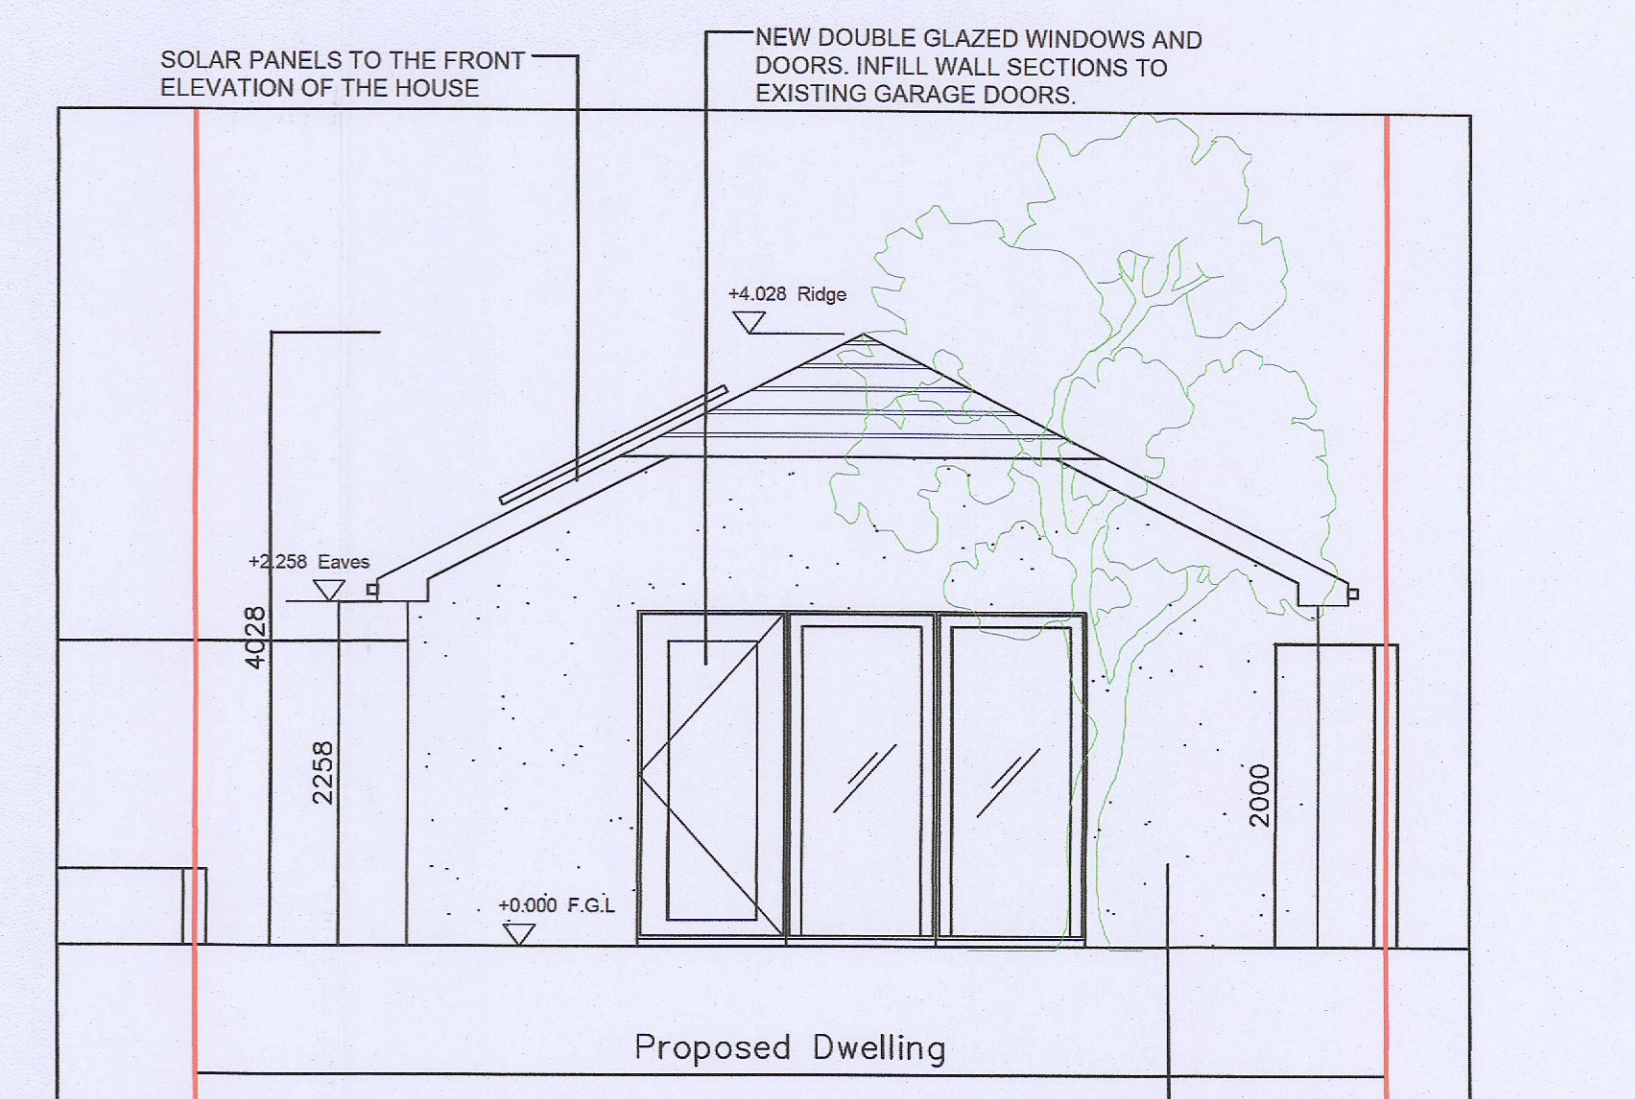

Do not scale. Use figured dimensions only. All dimensions to be checked on site. Digital copies cannot be guaranteed. Only information in hard copy can be relied upon for conformity and accuracy. © This drawing is copyright.

Drawing issued for the purposes of obtaining planning permission. Drawings do not demonstrate compliance with building regulations and should not be relied upon for such.

Client:	David and Amanda Cooke
Project:	7 Rochfort Grove, Lucan, Co Dublin
Job number:	17027
Drawing title:	Proposed Plans Sections Elevations
Drawing number:	P200
Scale:	As Shown @ A1
Date created:	16.10.20
Author:	David Winston 24 Ventry Park, Cabra, Dublin 7.