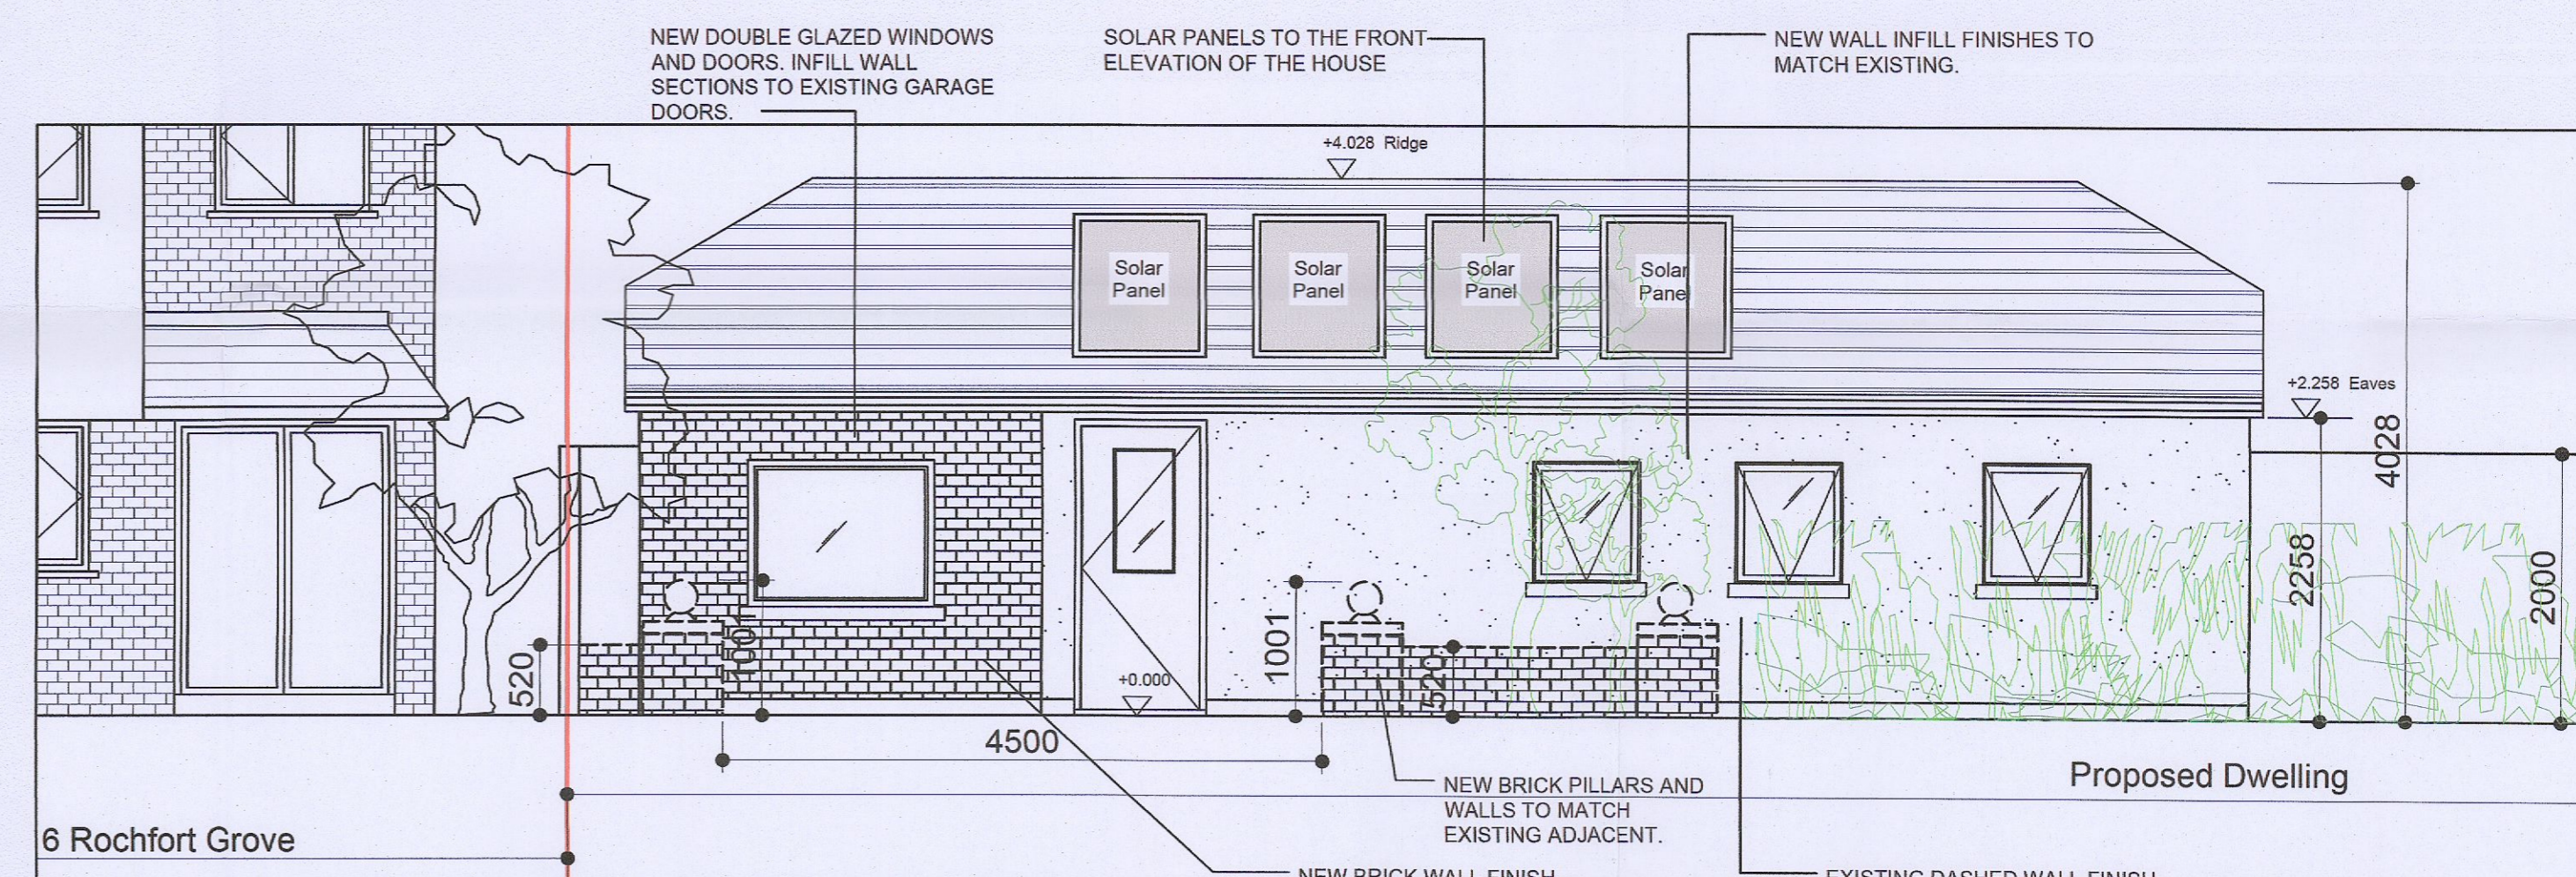

Do not scale. Use figured dimensions only. All dimensions to be checked on site. Digital copies cannot be guaranteed. Only information in hard copy can be relied upon for conformity and accuracy. © This drawing is copyright.

Drawing issued for the purposes of obtaining planning permission. Drawings do not demonstrate compliance with building regulations and should not be relied upon for such.

Client:	David and Amanda Cooke
Project:	7 Rochfort Grove, Lucan, Co Dublin
Job number:	17027
Drawing title:	Proposed Plans Sections Elevations
Drawing number:	P200
Scale:	As Shown @ A1
Date created:	16.10.20
Author:	David Winston 24 Ventry Park, Cabra, Dublin 7.

PLANNING

DWDesign