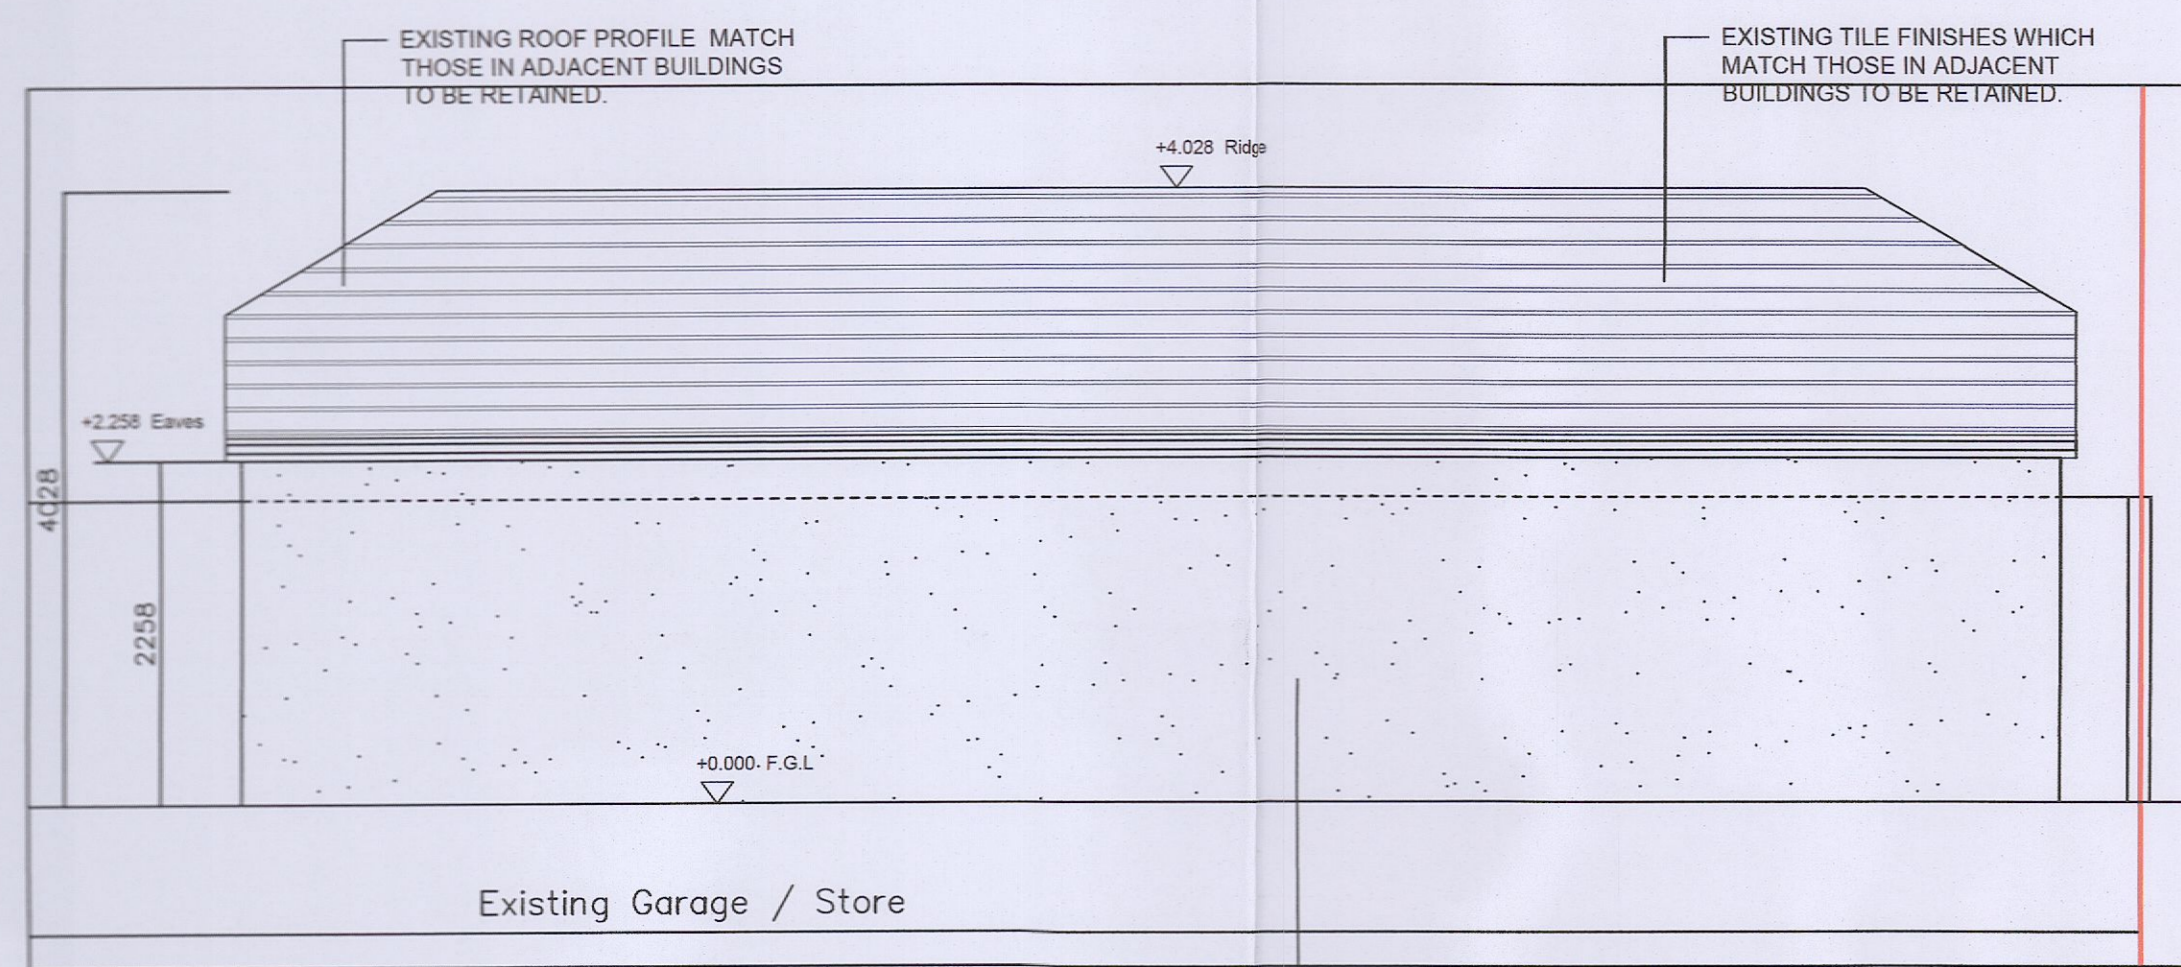

Drawing issued for the purposes of obtaining planning permission. Drawings do not demonstrate compliance with building regulations and should not be relied upon for such.

Client:	David and Amanda Cooke
Project:	7 Rochfort Grove, Lucan, Co Dublin
Job number:	17027
Drawing title:	Proposed Plans Sections Elevations
Drawing number:	P200
Scale:	As Shown @ A1
Date created:	16.10.20
Author:	David Winston 24 Ventry Park, Cabra, Dublin 7.