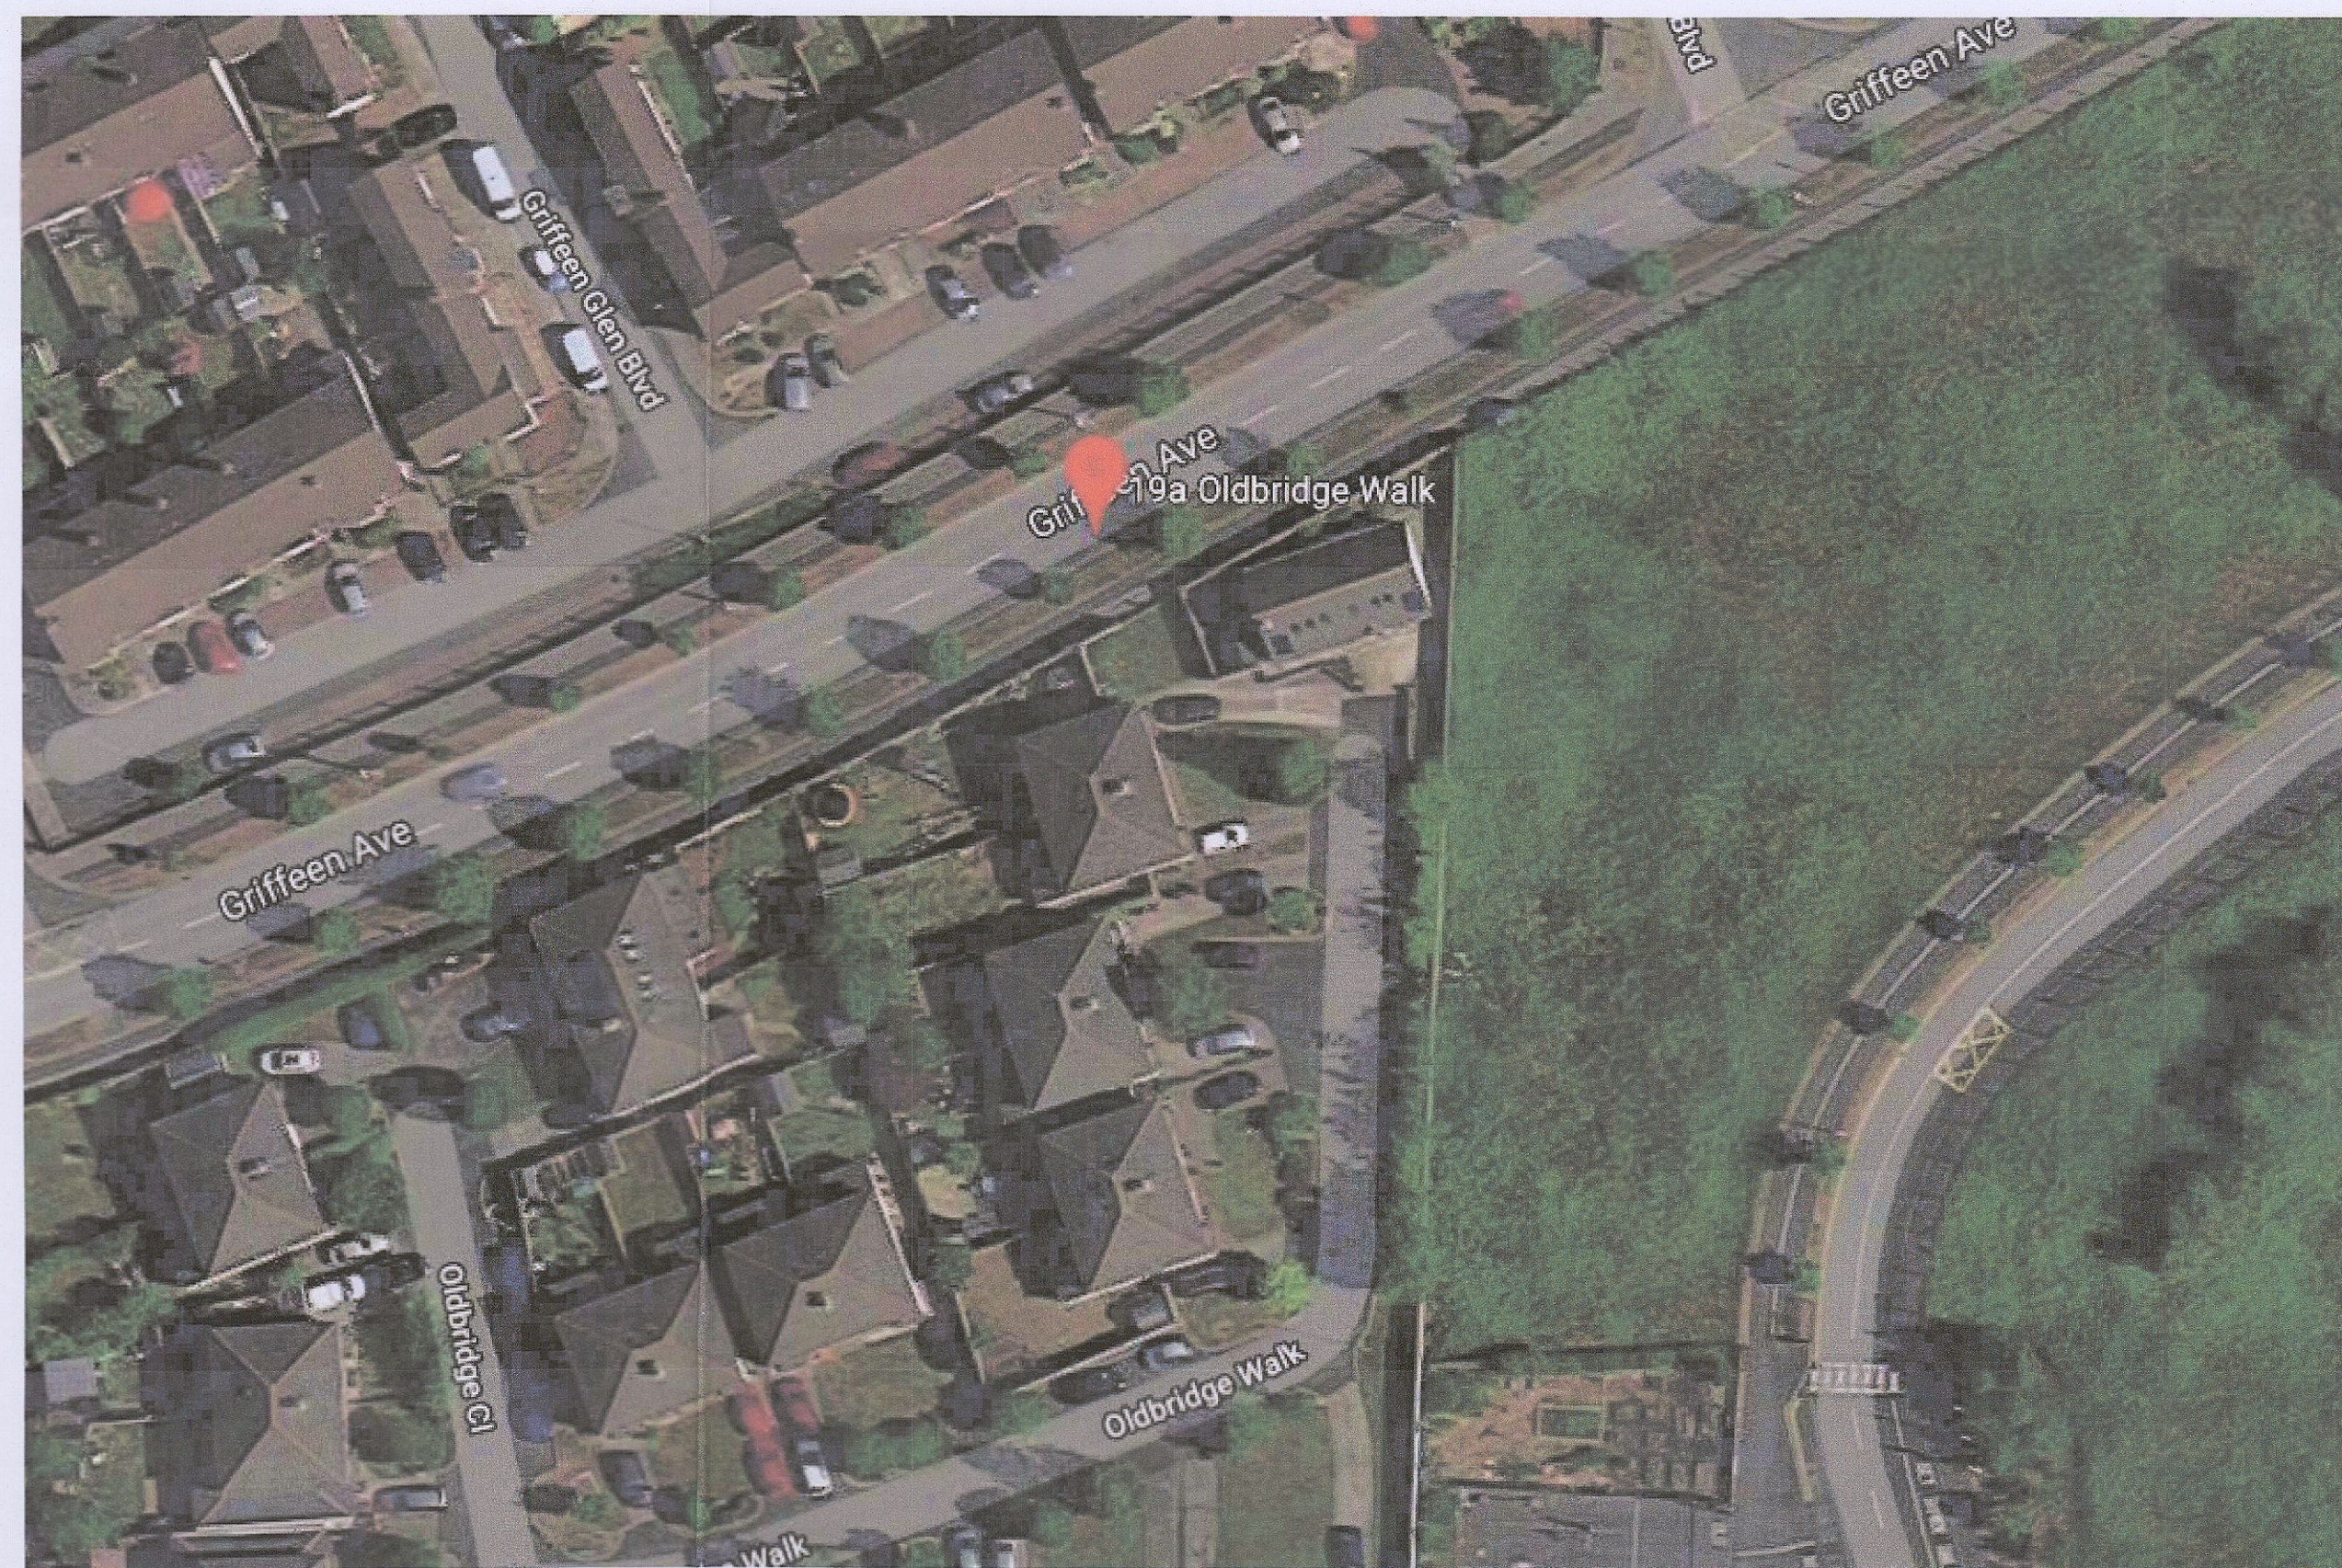

- SITE SUBJECT OF PLANNING SHOWN IN RED
- LAND OWNED BY THE APPLICANT SHOWN IN BLUE

SITE LOCATION PLAN
SCALE: 1:1000 @ A1

Do not scale. Use figured dimensions only. All dimensions to be checked on site. Digital copies cannot be guaranteed. Only information in hard copy can be relied upon for conformity and accuracy. © This drawing is copyright.

Drawing issued for the purposes of obtaining planning permission. Drawings do not demonstrate compliance with building regulations and should not be relied upon for such.

SITE LOCATION PLAN

SIMILAR DEVELOPMENT IN LUCAN AREA.

South Dublin County Council Register Reference - SD10A/0194

STREET VIEW - BEFORE

STREET VIEW - AFTER

Client:	David and Amanda Cooke
Project:	7 Rochfort Grove, Lucan, Co Dublin
Job number:	17027
Drawing title:	Site Location Plan_reference devel.
Drawing number:	P001
Scale:	As Shown @ A1
Date created:	16.10.20
Author:	David Winston 24 Ventry Park, Cabra, Dublin 7.