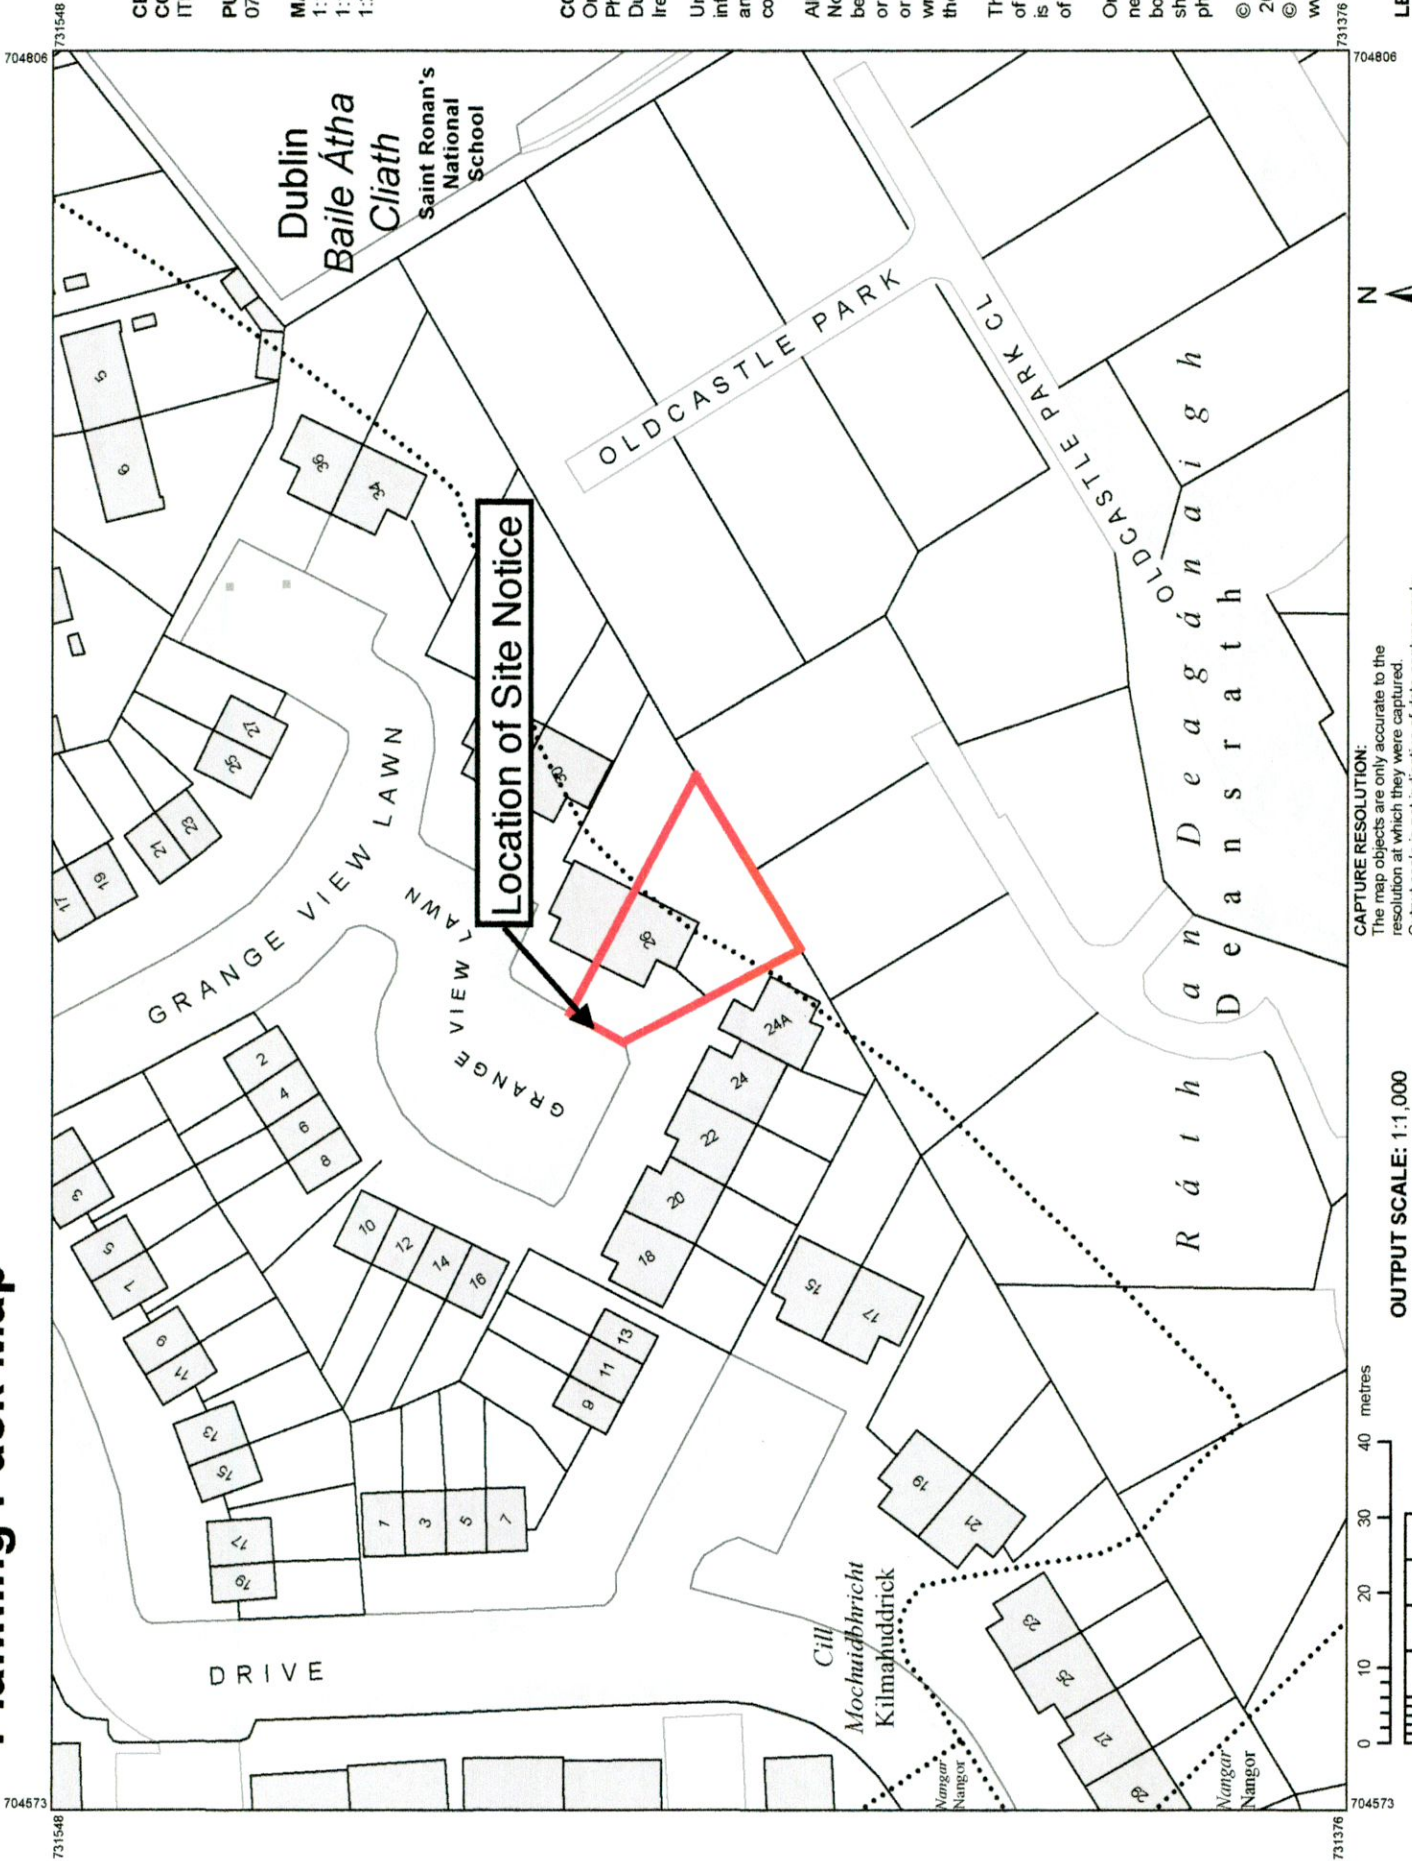

Planning Pack Map

CENTRE COORDINATES:
ITM 704690,731462

ORDER NO.:
50301192_1

MAP SERIES:
1:1,000 3326-02
1:1,000 3326-07
1:2,500 3326-A

COMPILED AND PUBLISHED BY:
Ordnance Survey Ireland,
Phoenix Park,
Dublin 8,
Ireland.

The representation on this map
of a road, track or footpath
is not evidence of the existence
of a right of way.

Ordnance Survey maps
never show legal property
boundaries, nor do they
show ownership of
physical features.

© Suirbhreacht Ordánáis Éireann,
2022
© Ordnance Survey Ireland, 2022
www.osi.ie/copyright

LEGEND:
<http://www.osi.ie>;
search 'Large Scale Legend'

CAPTURE RESOLUTION:
The map objects are only accurate to the
resolution at which they were captured.
Output scale is not indicative of data capture scale.
Further information is available at:
<http://www.osi.ie>, search 'Capture Resolution'

OUTPUT SCALE: 1:1,000