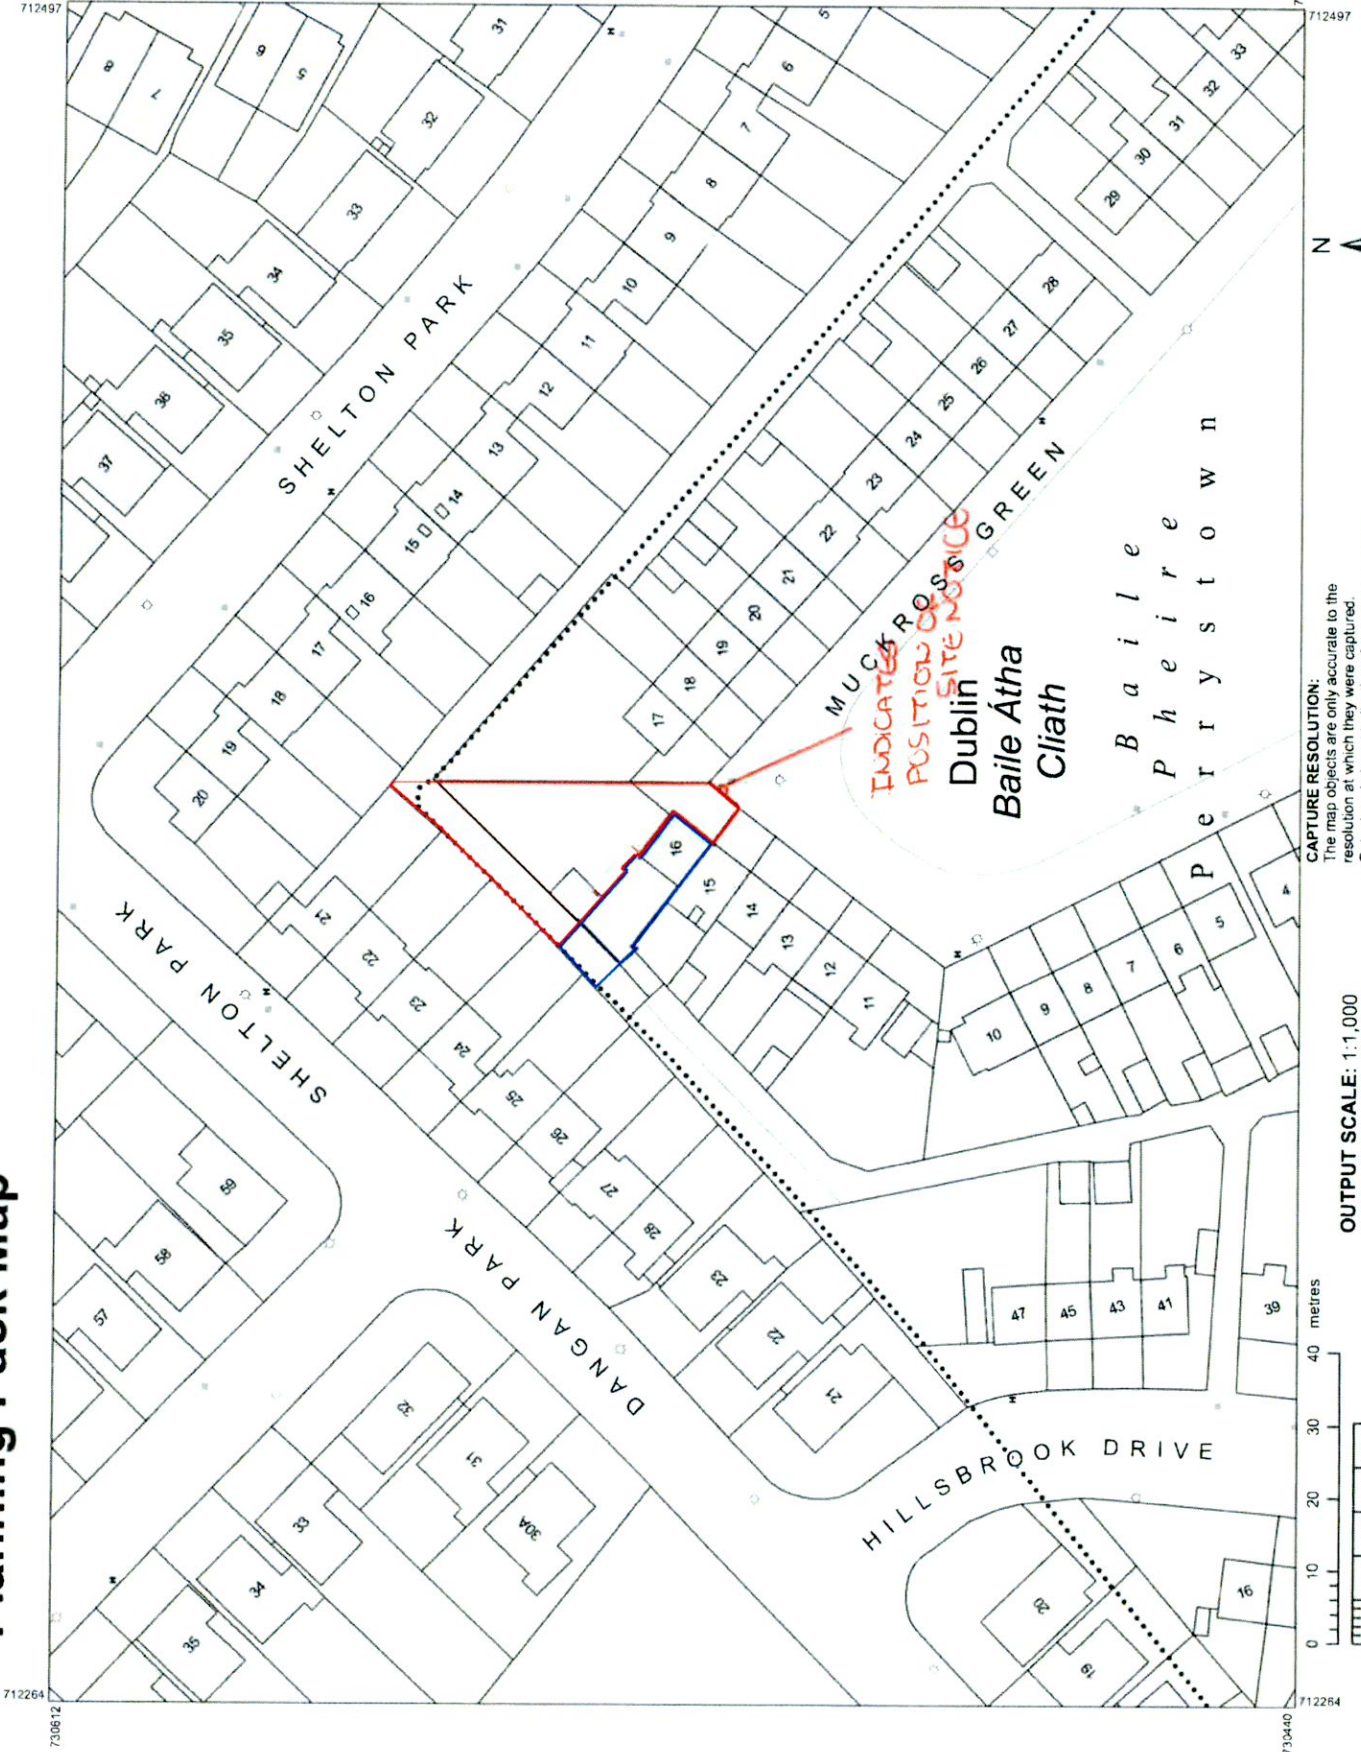

Planning Pack Map

National Mapping Agency

CENTRE COORDINATES:
ITM 712381,730526

PUBLISHED: 08/11/2022
ORDER NO.: 50301364_1

MAP SERIES: 1:1,000
MAP SHEETS: 3328-11

COMPILED AND PUBLISHED BY:
Ordnance Survey Ireland,
Phoenix Park,
Dublin 8,
Ireland.

The representation on this map
of a road, track or footpath
is not evidence of the existence
of a right of way.

Ordnance Survey maps
never show legal property
boundaries, nor do they
show ownership of
physical features.

© Suirbhéireacht Ordnánais Éireann,
2022
© Ordnance Survey Ireland, 2022
www.osi.ie/copyright

LEGEND:

<http://www.osi.ie>,
search 'Large Scale Legend'

CAPTURE RESOLUTION:
The map objects are only accurate to the
resolution at which they were captured.
Output scale is not indicative of data capture scale.
Further information is available at:
<http://www.osi.ie>; search 'Capture Resolution'

OUTPUT SCALE: 1:1,000

712264 730612 712497 730440