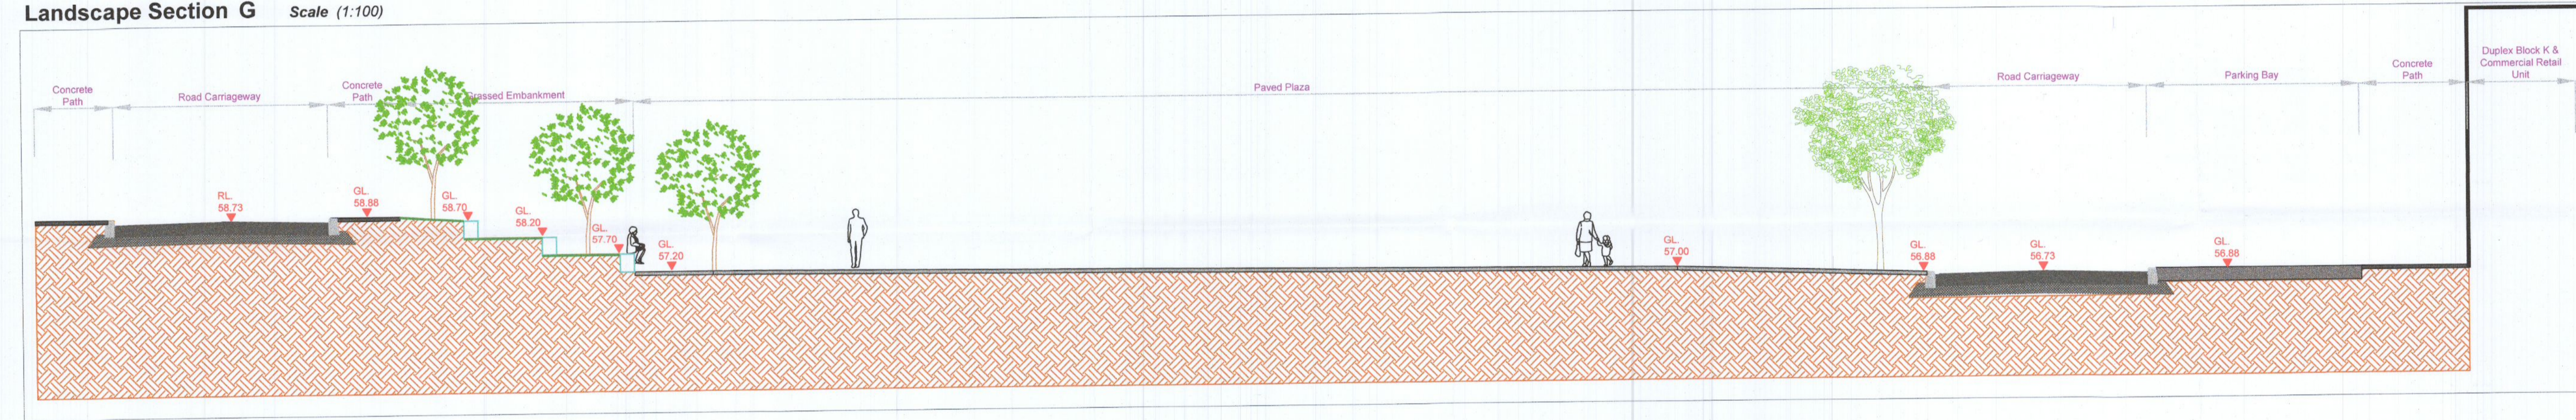

Landscape Section E Scale (1:100)

Landscape Section F Scale (1:100)

Landscape Section G Scale (1:100)

Landscape Section H Scale (1:100)

Section Key Plan

| REV   | DATE       | BY | CHECKED | DESCRIPTION            |
|---|------------|----|---------|------------------------|
|   | 08/11/2022 | PR | RMD     | Additional Information |
|   |            |    |         |                        |
| Project Title: Clonburris SDZ at Dublin 22  |            |    |         |                        |
| Client: Kelland Homes   |            |    |         | Dwg No. 03(II) SCT.    |
| Drawing Title: Landscape Sections (ii)  |            |    |         | Scale 1:100 at A1      |
| Job No. 1577  |            |    |         | Date 12/11/2020        |
|  <b>Ronan MacDiarmada + Associates Ltd.</b><br>Landscape Architects and Consultants.<br>5 Tootenhill, Rathcoole, Co. Dublin<br>tel: +353 1 412 4476 mob: 086 26 25 438<br>fax: +353 1 401 3748 e-mail: ronan@rmda.ie |            |    |         |                        |
| This Drawing is Copyright ©   |            |    |         |                        |