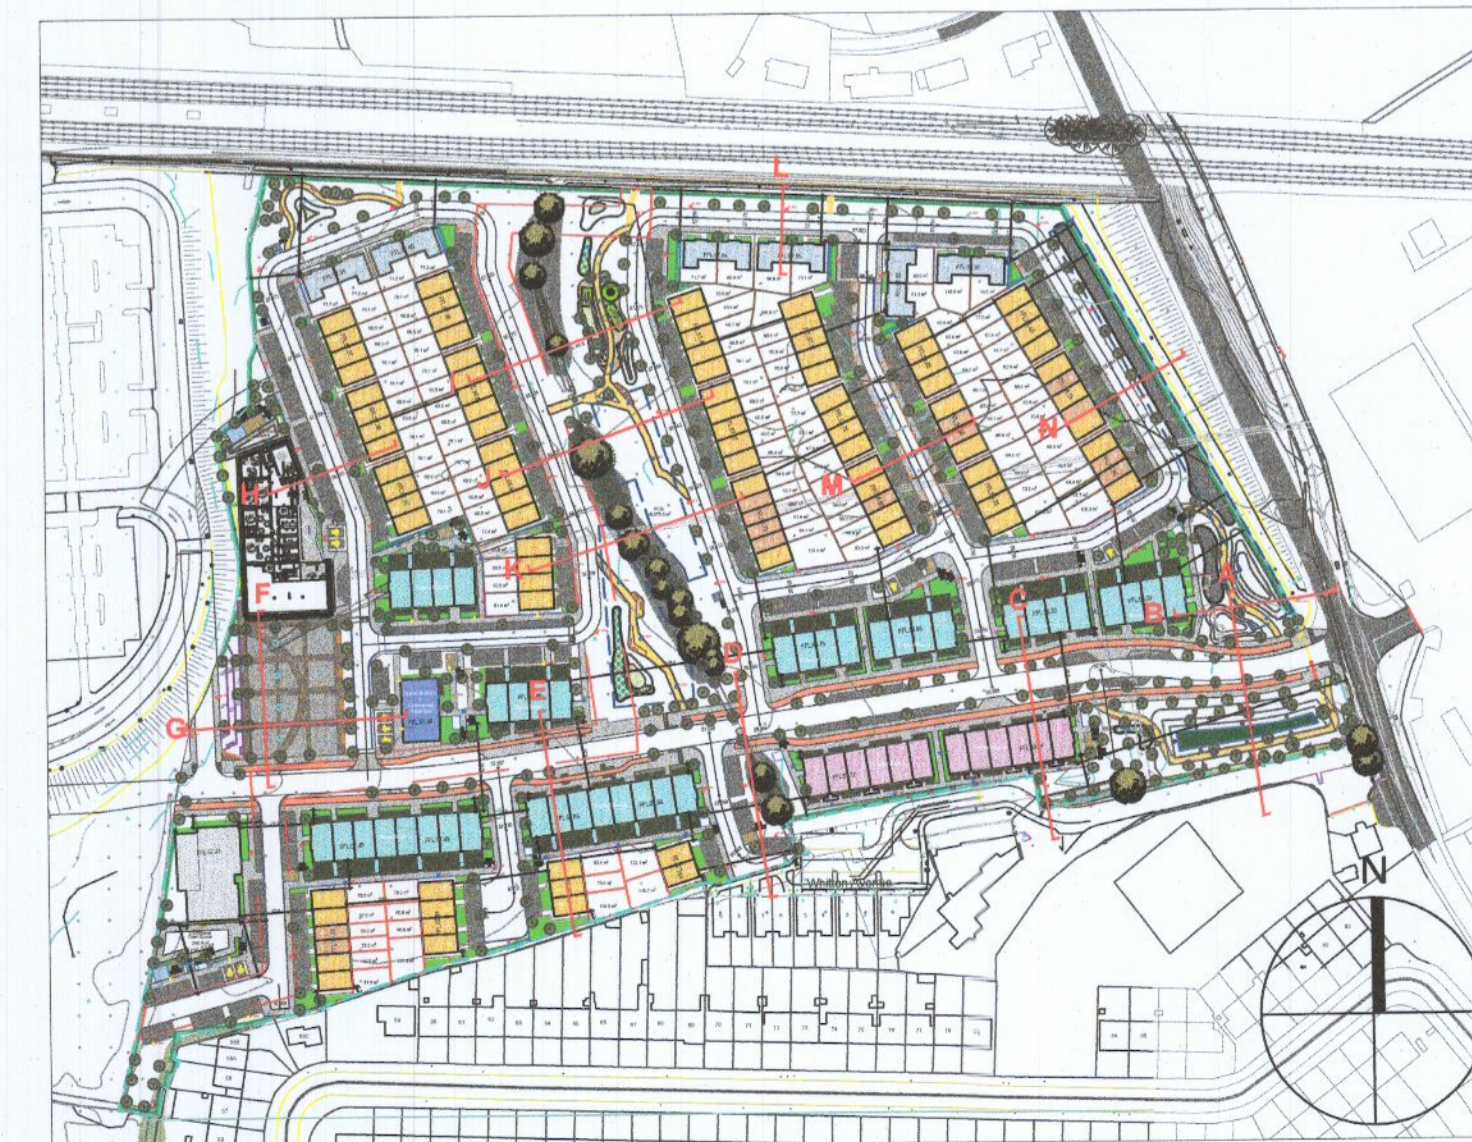

Landscape Section E Scale (1:100)

Landscape Section F Scale (1:100)

Landscape Section G Scale (1:100)

Landscape Section H Scale (1:100)

Section Key Plan

| REV   | DATE       | BY | CHECKED | DESCRIPTION            |
|---|------------|----|---------|------------------------|
|   | 08/11/2022 | PR | RMD     | Additional Information |
|   |            |    |         |                        |
| Project Title: Clonburris SDZ at Dublin 22  |            |    |         |                        |
| Client: Kelland Homes   |            |    |         | Dwg No. 03(II) SCT.    |
| Drawing Title: Landscape Sections (ii)  |            |    |         | Scale 1:100 at A1      |
| Job No. 1577  |            |    |         | Date 12/11/2020        |
|  <b>Ronan MacDiarmada + Associates Ltd.</b><br>Landscape Architects and Consultants.<br>5 Tootenhill, Rathcoole, Co. Dublin<br>tel: +353 1 412 4476 mob: 086 26 25 438<br>fax: +353 1 401 3748 e-mail: ronan@rmda.ie |            |    |         |                        |
| This Drawing is Copyright ©   |            |    |         |                        |