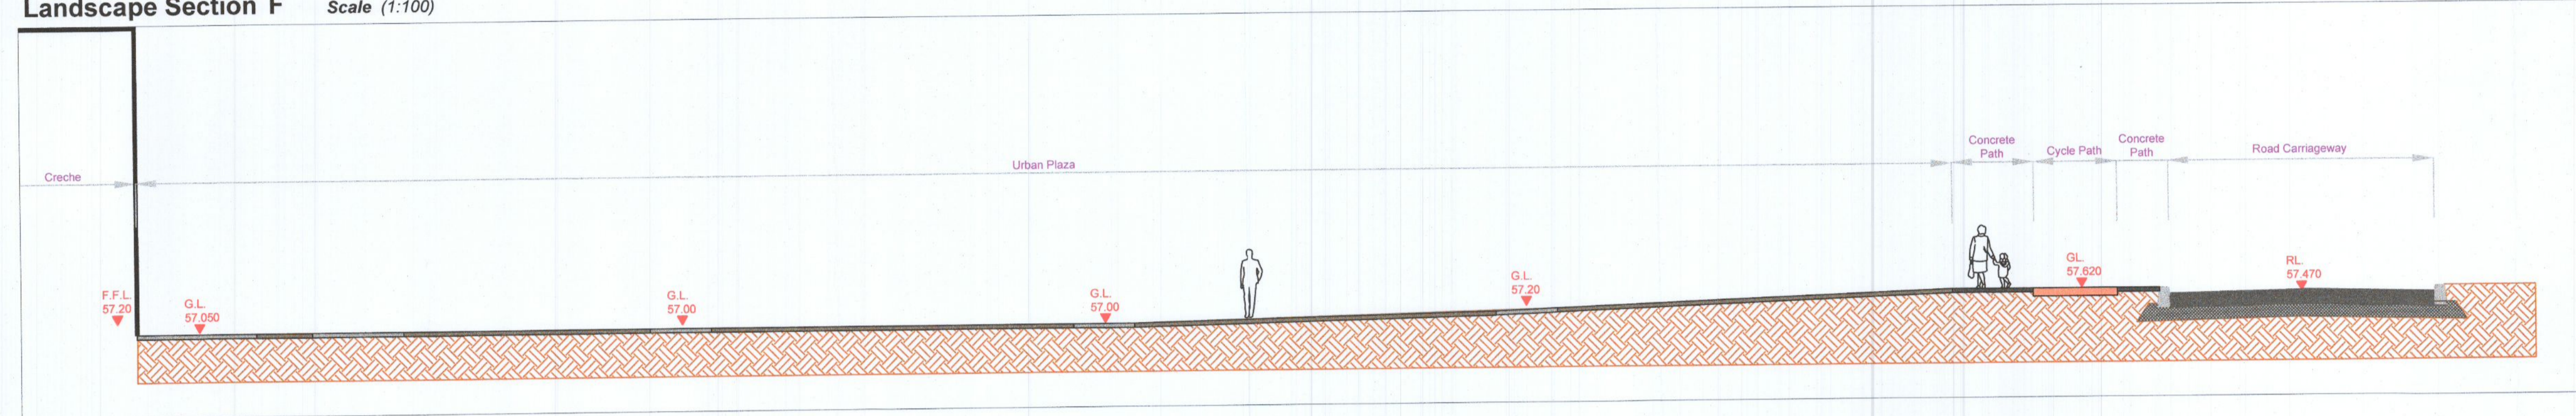

Landscape Section E Scale (1:100)

Landscape Section F Scale (1:100)

Landscape Section G Scale (1:100)

Landscape Section H Scale (1:100)

Section Key Plan

| REV   | DATE       | BY | CHECKED | DESCRIPTION            |
|---|------------|----|---------|------------------------|
|   | 08/11/2022 | PR | RMD     | Additional Information |
|   |            |    |         |                        |
| Project Title: Clonburris SDZ at Dublin 22  |            |    |         |                        |
| Client: Kelland Homes   |            |    |         | Dwg No. 03(II) SCT.    |
| Drawing Title: Landscape Sections (ii)  |            |    |         | Scale 1:100 at A1      |
| Job No. 1577  |            |    |         | Date 12/11/2020        |
|  <b>Ronan MacDiarmada + Associates Ltd.</b><br>Landscape Architects and Consultants.<br>5 Tootenhill, Rathcoole, Co. Dublin<br>tel: +353 1 412 4476 mob: 086 26 25 438<br>fax: +353 1 401 3748 e-mail: ronan@rmda.ie |            |    |         |                        |
| This Drawing is Copyright ©   |            |    |         |                        |