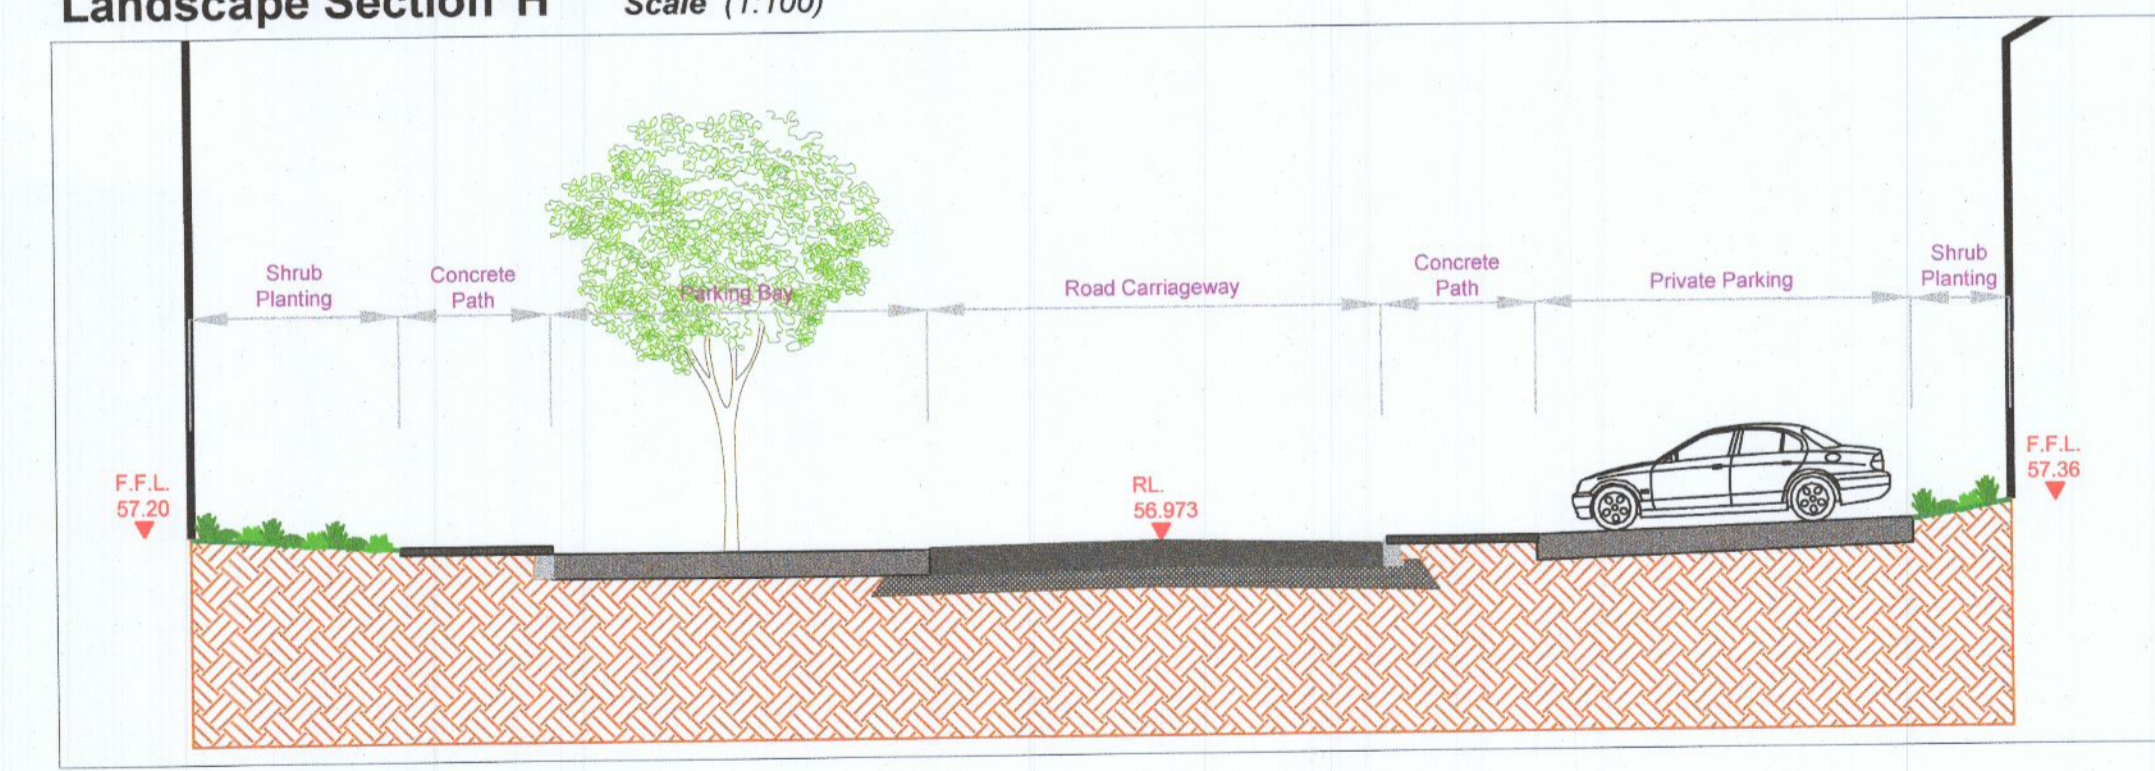

Landscape Section E Scale (1:100)

Landscape Section F Scale (1:100)

Landscape Section G Scale (1:100)

Landscape Section H Scale (1:100)

Section Key Plan

| REV   | DATE       | BY | CHECKED | DESCRIPTION            |
|---|------------|----|---------|------------------------|
|   | 08/11/2022 | PR | RMD     | Additional Information |
|   |            |    |         |                        |
| Project Title: Clonburris SDZ at Dublin 22  |            |    |         |                        |
| Client: Kelland Homes   |            |    |         | Dwg No. 03(II) SCT.    |
| Drawing Title: Landscape Sections (ii)  |            |    |         | Scale 1:100 at A1      |
| Job No. 1577  |            |    |         | Date 12/11/2020        |
|  <b>Ronan MacDiarmada + Associates Ltd.</b><br>Landscape Architects and Consultants.<br>5 Tootenhill, Rathcoole, Co. Dublin<br>tel: +353 1 412 4476 mob: 086 26 25 438<br>fax: +353 1 401 3748 e-mail: ronan@rmda.ie |            |    |         |                        |
| This Drawing is Copyright ©   |            |    |         |                        |