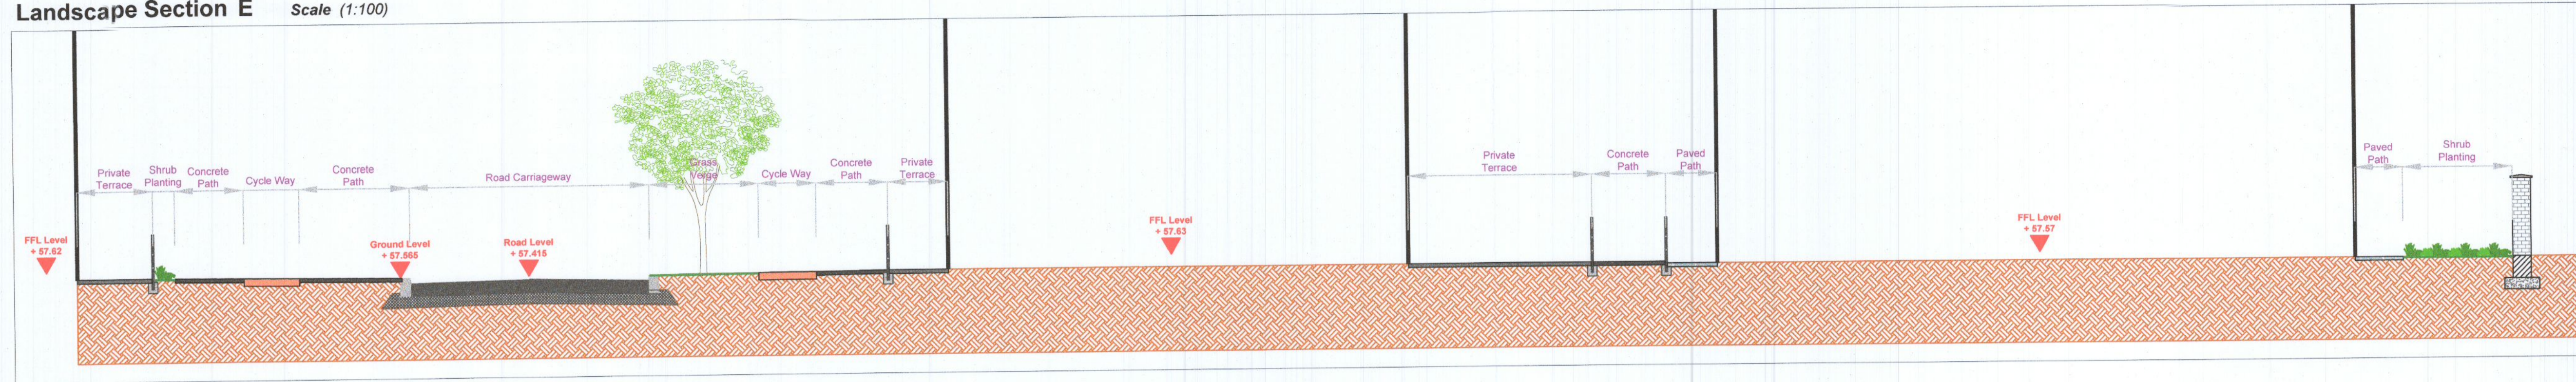

Landscape Section E Scale (1:100)

Landscape Section F Scale (1:100)

Landscape Section G Scale (1:100)

Landscape Section H Scale (1:100)

Section Key Plan

| REV   | DATE       | BY | CHECKED | DESCRIPTION            |
|---|------------|----|---------|------------------------|
|   | 08/11/2022 | PR | RMD     | Additional Information |
|   |            |    |         |                        |
| Project Title: Clonburris SDZ at Dublin 22  |            |    |         |                        |
| Client: Kelland Homes   |            |    |         | Dwg No. 03(II) SCT.    |
| Drawing Title: Landscape Sections (ii)  |            |    |         | Scale 1:100 at A1      |
| Job No. 1577  |            |    |         | Date 12/11/2020        |
|  <b>Ronan MacDiarmada + Associates Ltd.</b><br>Landscape Architects and Consultants.<br>5 Tootenhill, Rathcoole, Co. Dublin<br>tel: +353 1 412 4476 mob: 086 26 25 438<br>fax: +353 1 401 3748 e-mail: ronan@rmda.ie |            |    |         |                        |
| This Drawing is Copyright ©   |            |    |         |                        |