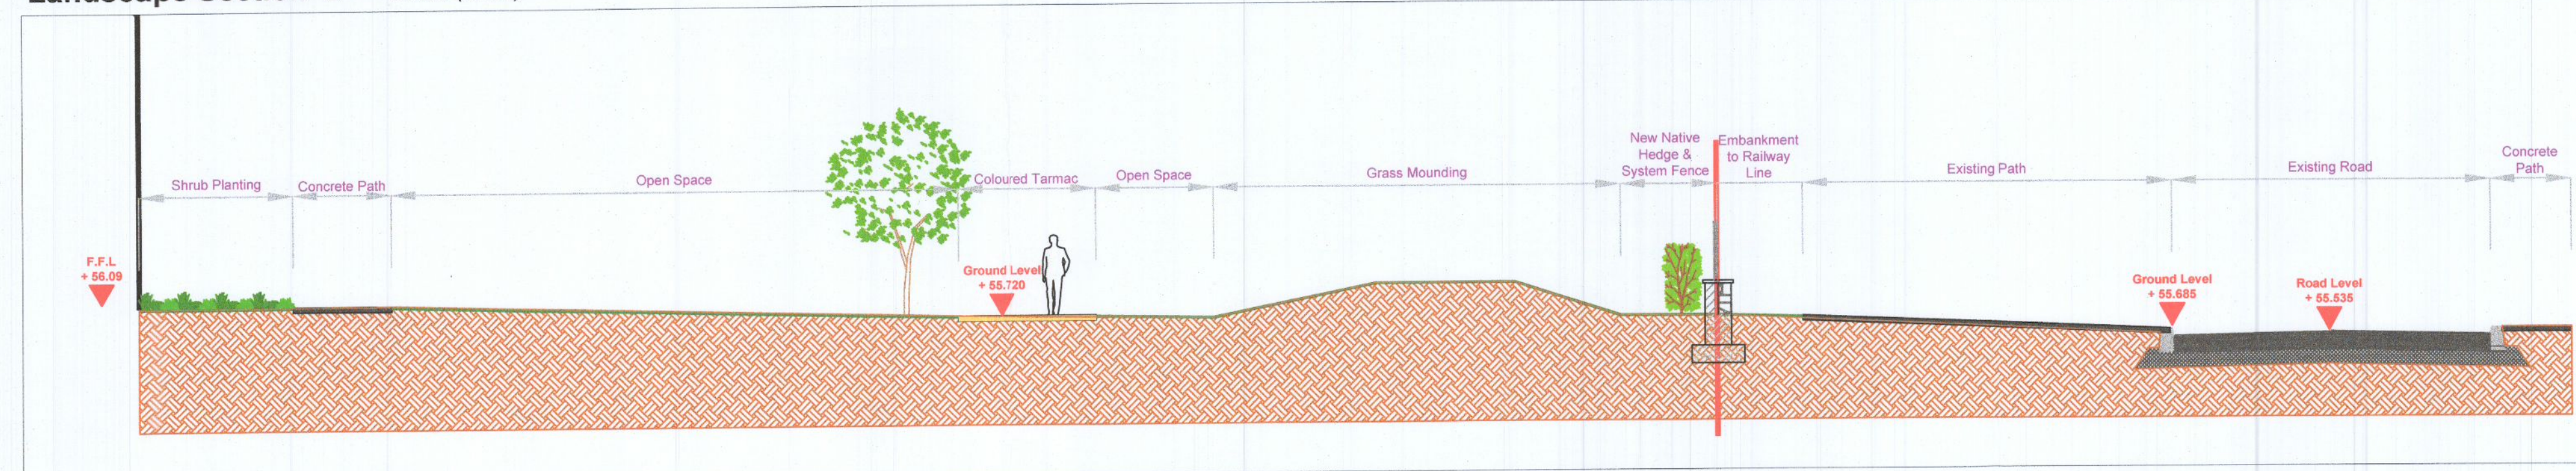

Landscape Section A Scale (1:100)

Landscape Section B Scale (1:100)

Landscape Section C Scale (1:100)

Landscape Section D Scale (1:100)

Section Key Plan

REV	DATE	BY	CHECKED	DESCRIPTION
	08/11/2022	PR	RMD	Additional Information
Project Title: Clonburris SDZ at Dublin 22				
Client: Kelland Homes				Dwg No. 03(I) SCT.
Drawing Title: Landscape Sections (I)				Scale 1:100 at A1
Job No. 1577				Date 12/11/2020
 Ronan MacDiarmada + Associates Ltd. Landscape Architects and Consultants. 5 Tootenhill, Rathcoole, Co. Dublin tel: +353 1 412 4476 mob: 086 26 25 438 fax: +353 1 401 3748 e-mail: ronan@rmda.ie				
This Drawing is Copyright				