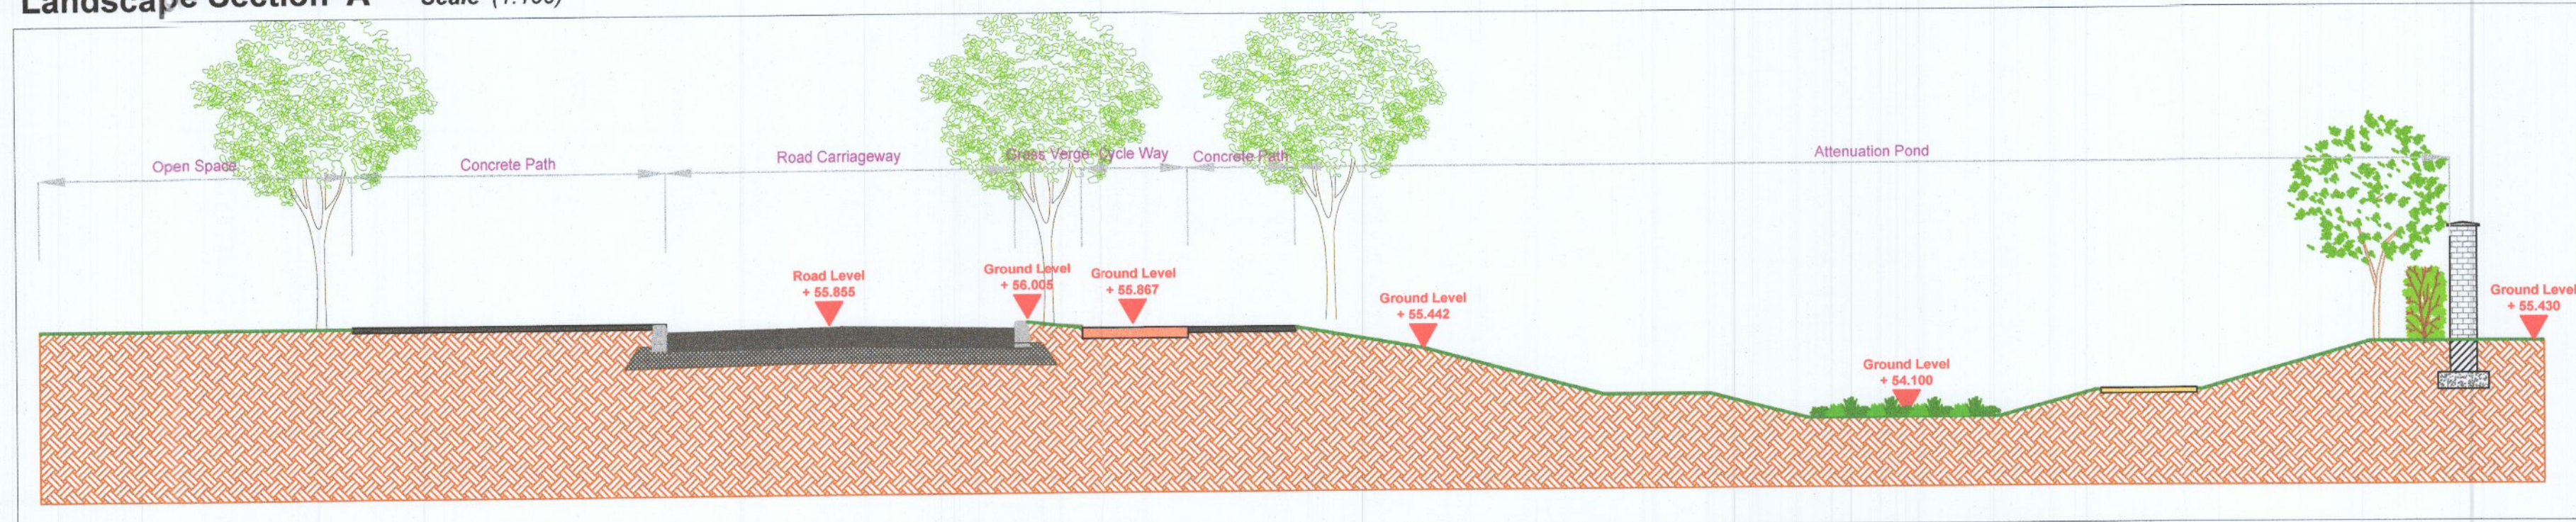

Landscape Section A Scale (1:100)

Landscape Section B Scale (1:100)

Landscape Section C Scale (1:100)

Landscape Section D Scale (1:100)

Section Key Plan

REV	DATE	BY	CHECKED	DESCRIPTION
	08/11/2022	PR	RMD	Additional Information
Project Title: Clonburris SDZ at Dublin 22				
Client: Kelland Homes				Dwg No. 03(I) SCT.
Drawing Title: Landscape Sections (I)				Scale 1:100 at A1
Job No. 1577				Date 12/11/2020
 Ronan MacDiarmada + Associates Ltd. Landscape Architects and Consultants. 5 Tootenhill, Rathcoole, Co. Dublin tel: +353 1 412 4476 mob: 086 26 25 438 fax: +353 1 401 3748 e-mail: ronan@rmda.ie				
This Drawing is Copyright				