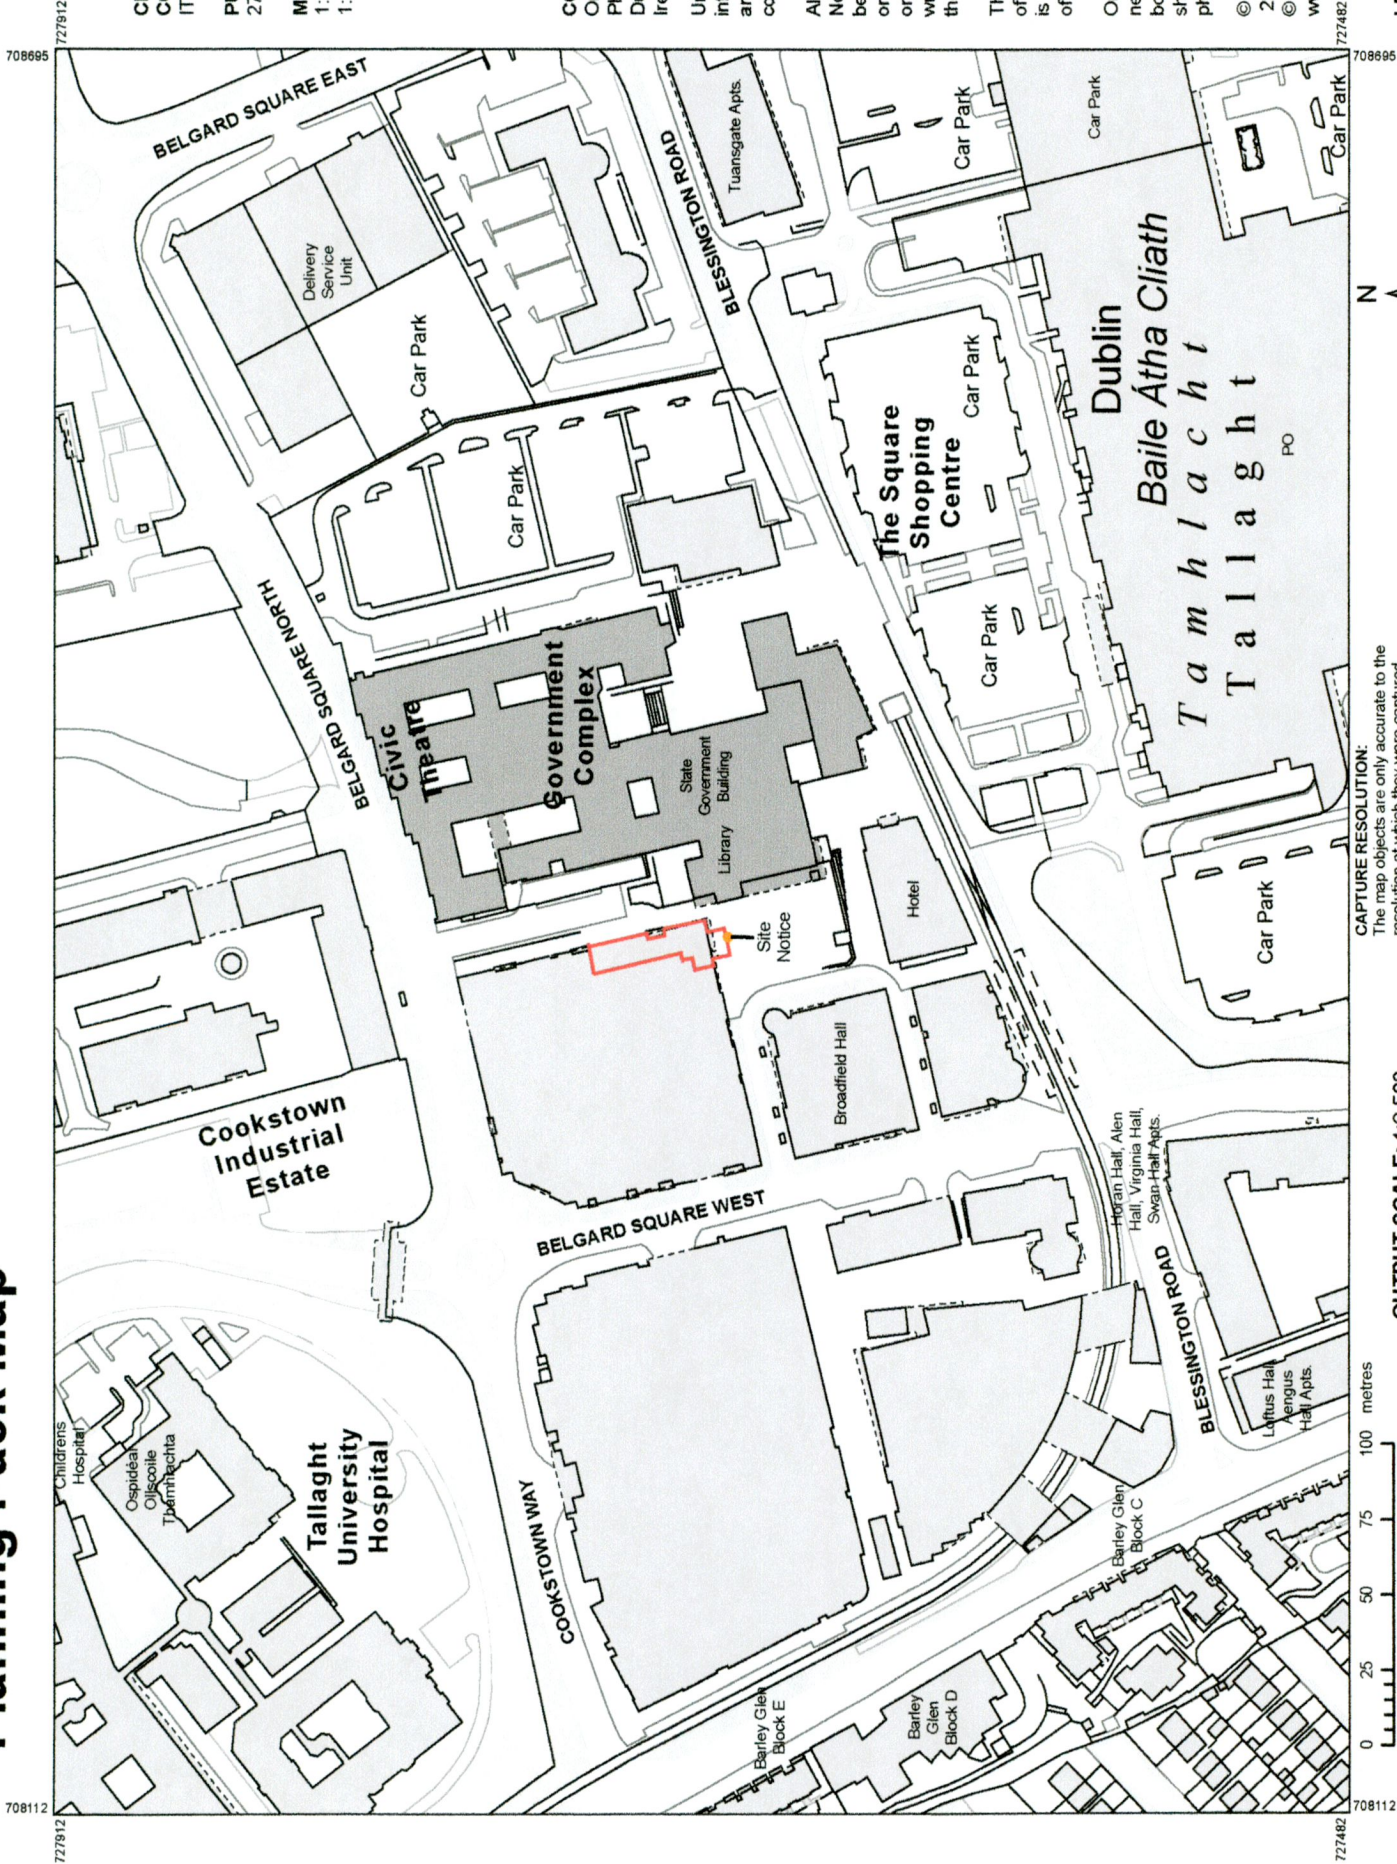

Planning Pack Map

CENTRE COORDINATES:
ITM 708404,727697

PUBLISHED: 27/09/2022
ORDER NO.: 50293634_1

MAP SERIES: 1:1,000
MAP SHEETS: 3390-06
3390-11

COMPILED AND PUBLISHED BY:
Ordnance Survey Ireland,
Phoenix Park,
Dublin 8,
Ireland.

Unauthorised reproduction
infringes Ordnance Survey Ireland
and Government of Ireland
copyright.

All rights reserved.
No part of this publication may
be copied, reproduced
or transmitted in any form
or by any means without the prior
written permission of
the copyright owners.

The representation on this map
of a road, track or footpath
is not evidence of the existence
of a right of way.

Ordnance Survey maps
never show legal property
boundaries, nor do they
show ownership of
physical features.

© Suirbhéireacht Ordnánais Éireann,
2022
© Ordnance Survey Ireland, 2022
www.osi.ie/copyright

LEGEND:
<http://www.osi.ie>;
search 'Large Scale Legend'

708695 727812 708112 727482