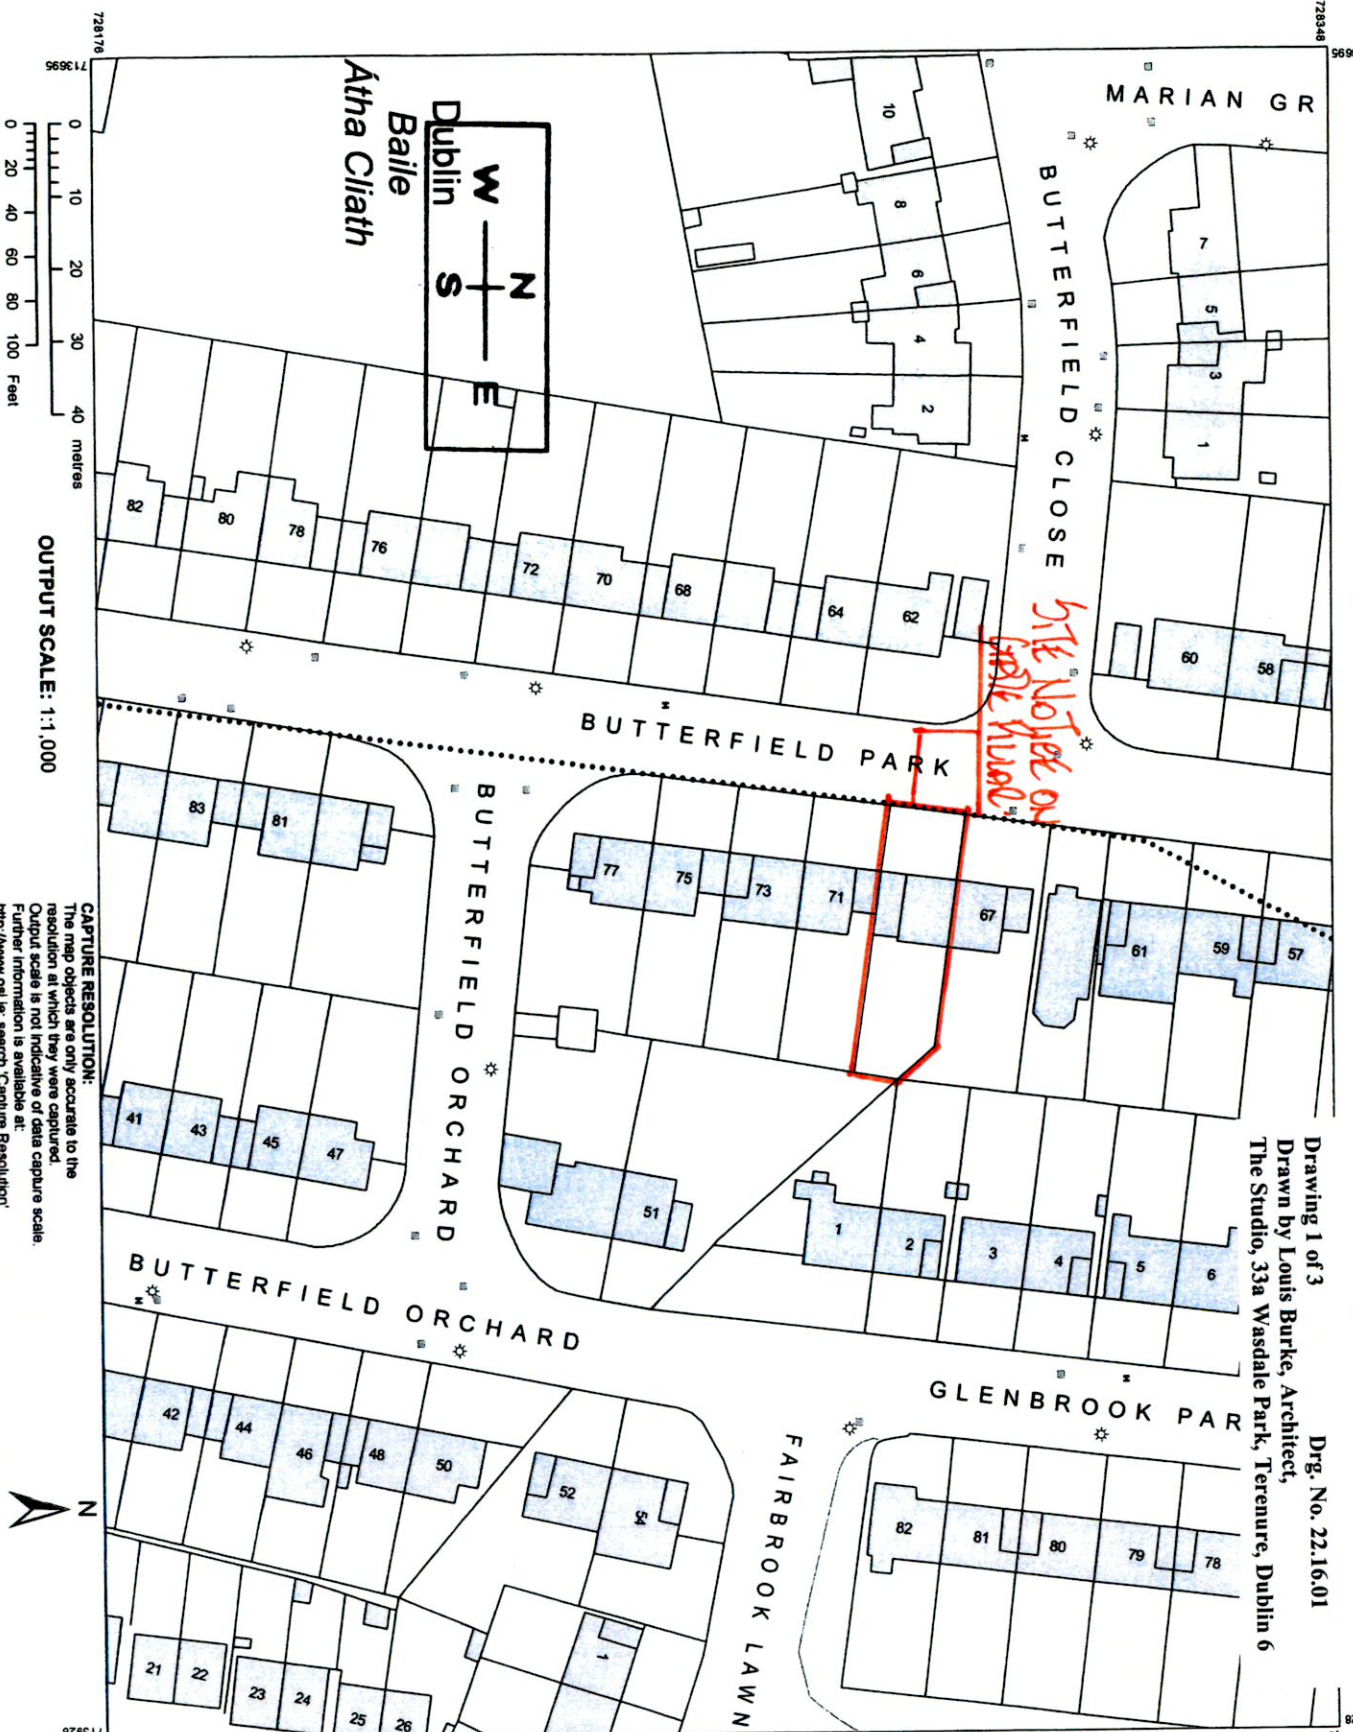

OSi PLACE MAP

Drawing Schedule
 Drg. No. 22.16.01
 Drg. No. 22.16.02
 Drg. No. 22.16.03

Site Location Map
 Site Block Plan
 Retention of Kitchen Extension

Single Storey Kitchen extension to the southeast corner of
 69 Butterfield Park, Rathfarnham, Dublin 14
 Drawing 1 of 3
 Drawn by Louis Burke, Architect,
 The Studio, 33a Wasdale Park, Terenure, Dublin 6
 Site Location Map
 scale 1:1000@A4

OSi Survey Ireland
 National Mapping Agency

CENTRE COORDINATES:
 ITM 713812.728262
PUBLISHED: 03/11/2022
ORDER NO.: 50300499_1
MAP SERIES: 1:1,000
MAP SHEETS: 3391-08

Ordnance Survey Ireland
 Licence No. AR 0056503

The representation on this map
 of a road, track or footpath
 is not evidence of the existence
 of a right of way.

Ordnance Survey maps
 never show legal property
 boundaries, nor do they
 show ownership of
 physical features.