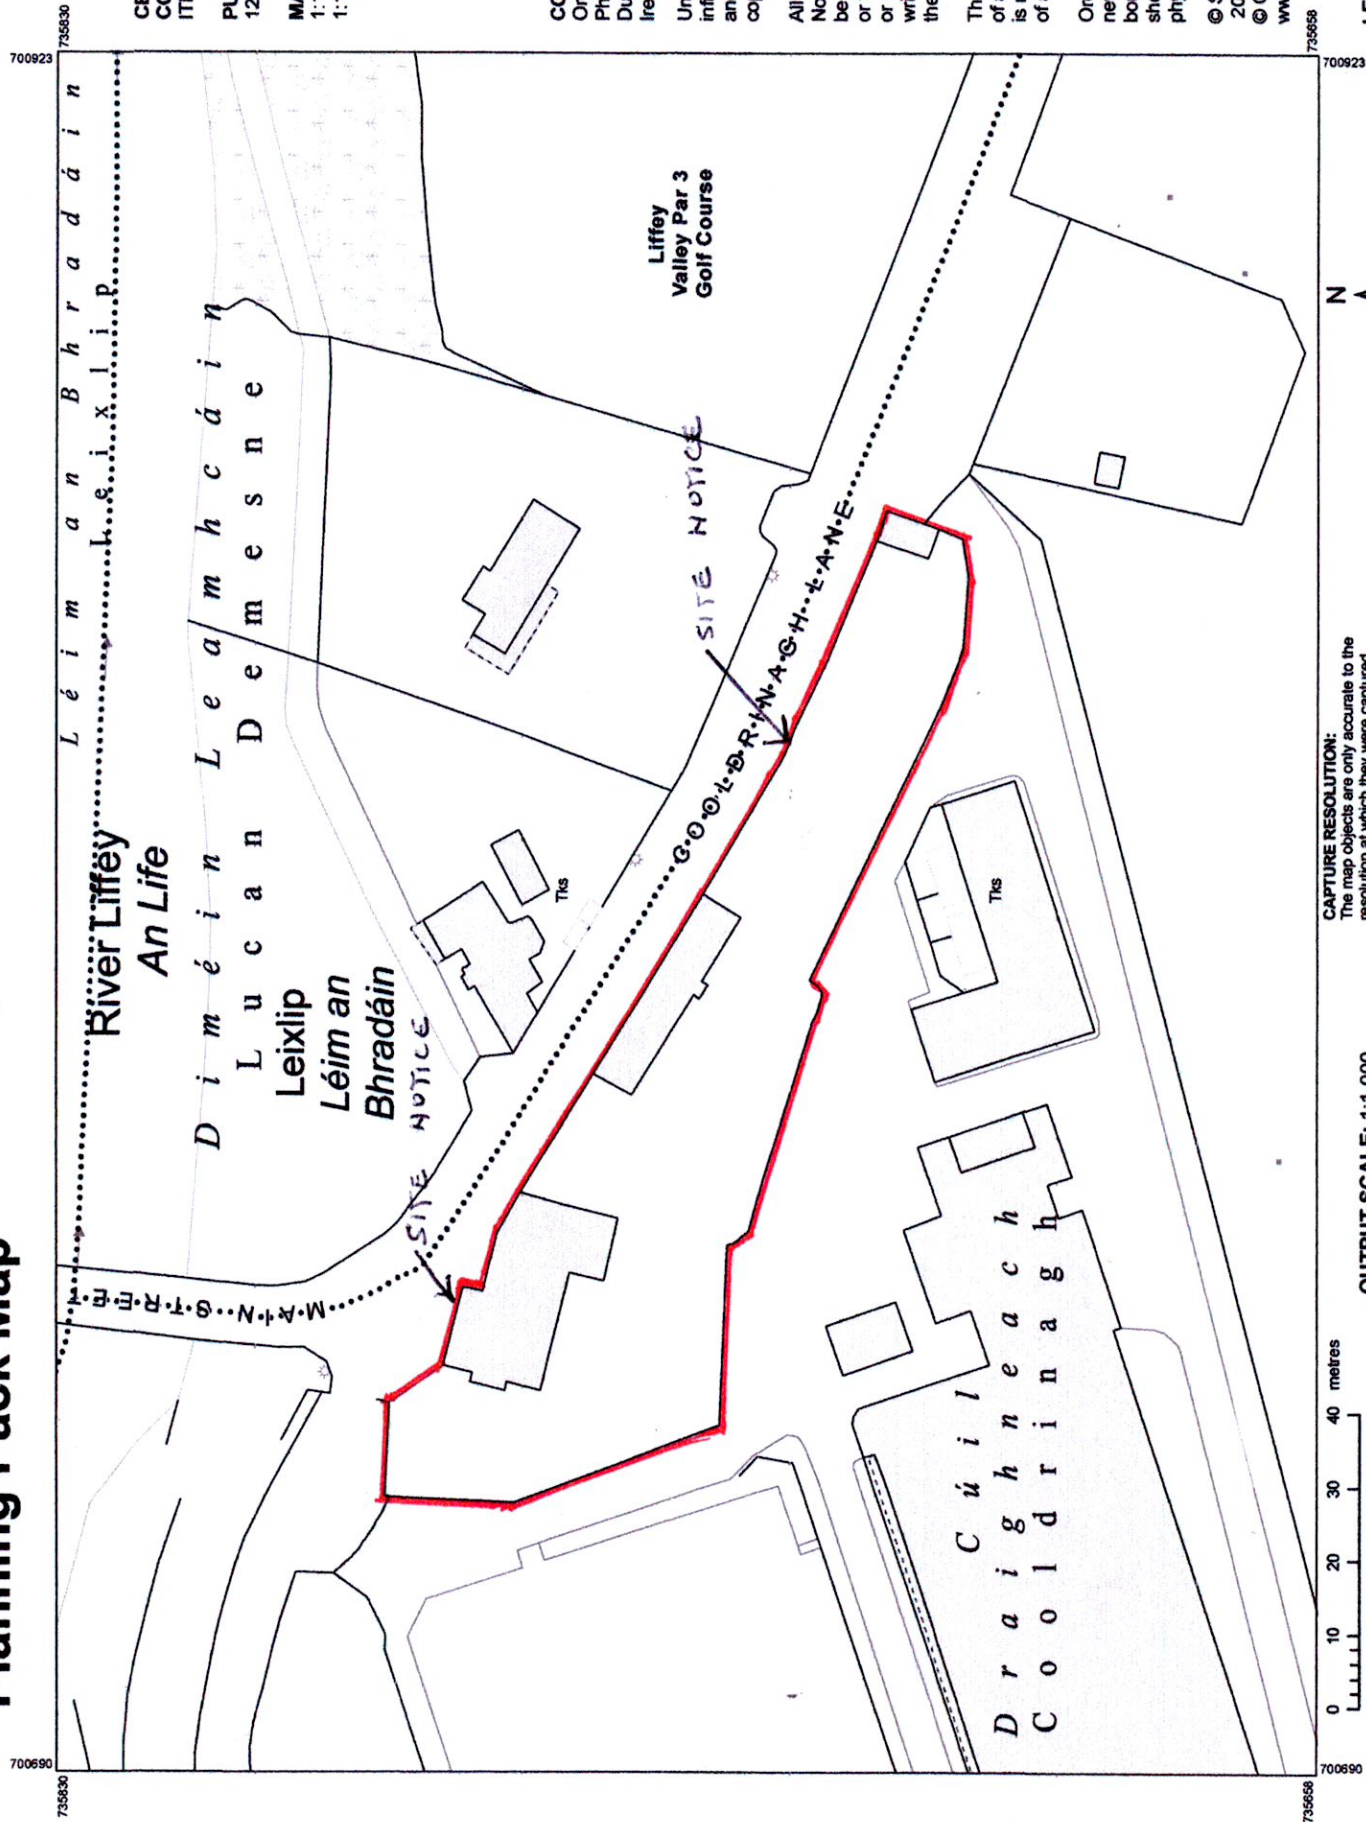

Planning Pack Map

CENTRE
COORDINATES:
ITM 700807,735744

PUBLISHED: 12/10/2020
ORDER NO.: 50147735_1

MAP SERIES: 1:1,000
MAP SHEETS: 3194-16
3194-17

COMPILED AND PUBLISHED BY:
Ordnance Survey Ireland,
Phoenix Park,
Dublin 8,
Ireland.

Unauthorised reproduction
infringes Ordnance Survey Ireland
and Government of Ireland
copyright.

All rights reserved.
No part of this publication may
be copied, reproduced
or transmitted in any form
or by any means without the prior
written permission of
the copyright owners.

The representation on this map
of a road, track or footpath
is not evidence of the existence
of a right of way.

Ordnance Survey maps
never show legal property
boundaries, nor do they
show ownership of
physical features.

© Suirbhéireacht Ordnáis Éireann,
2020
© Ordnance Survey Ireland, 2020
www.osi.ie/copyright

LEGEND:
<http://www.osi.ie>
search 'Large Scale Legend'

CAPTURE RESOLUTION:
The map objects are only accurate to the
resolution at which they were captured.
Output scale is not indicative of data capture scale.
Further information is available at:
<http://www.osi.ie>, search 'Capture Resolution'

OUTPUT SCALE: 1:1,000