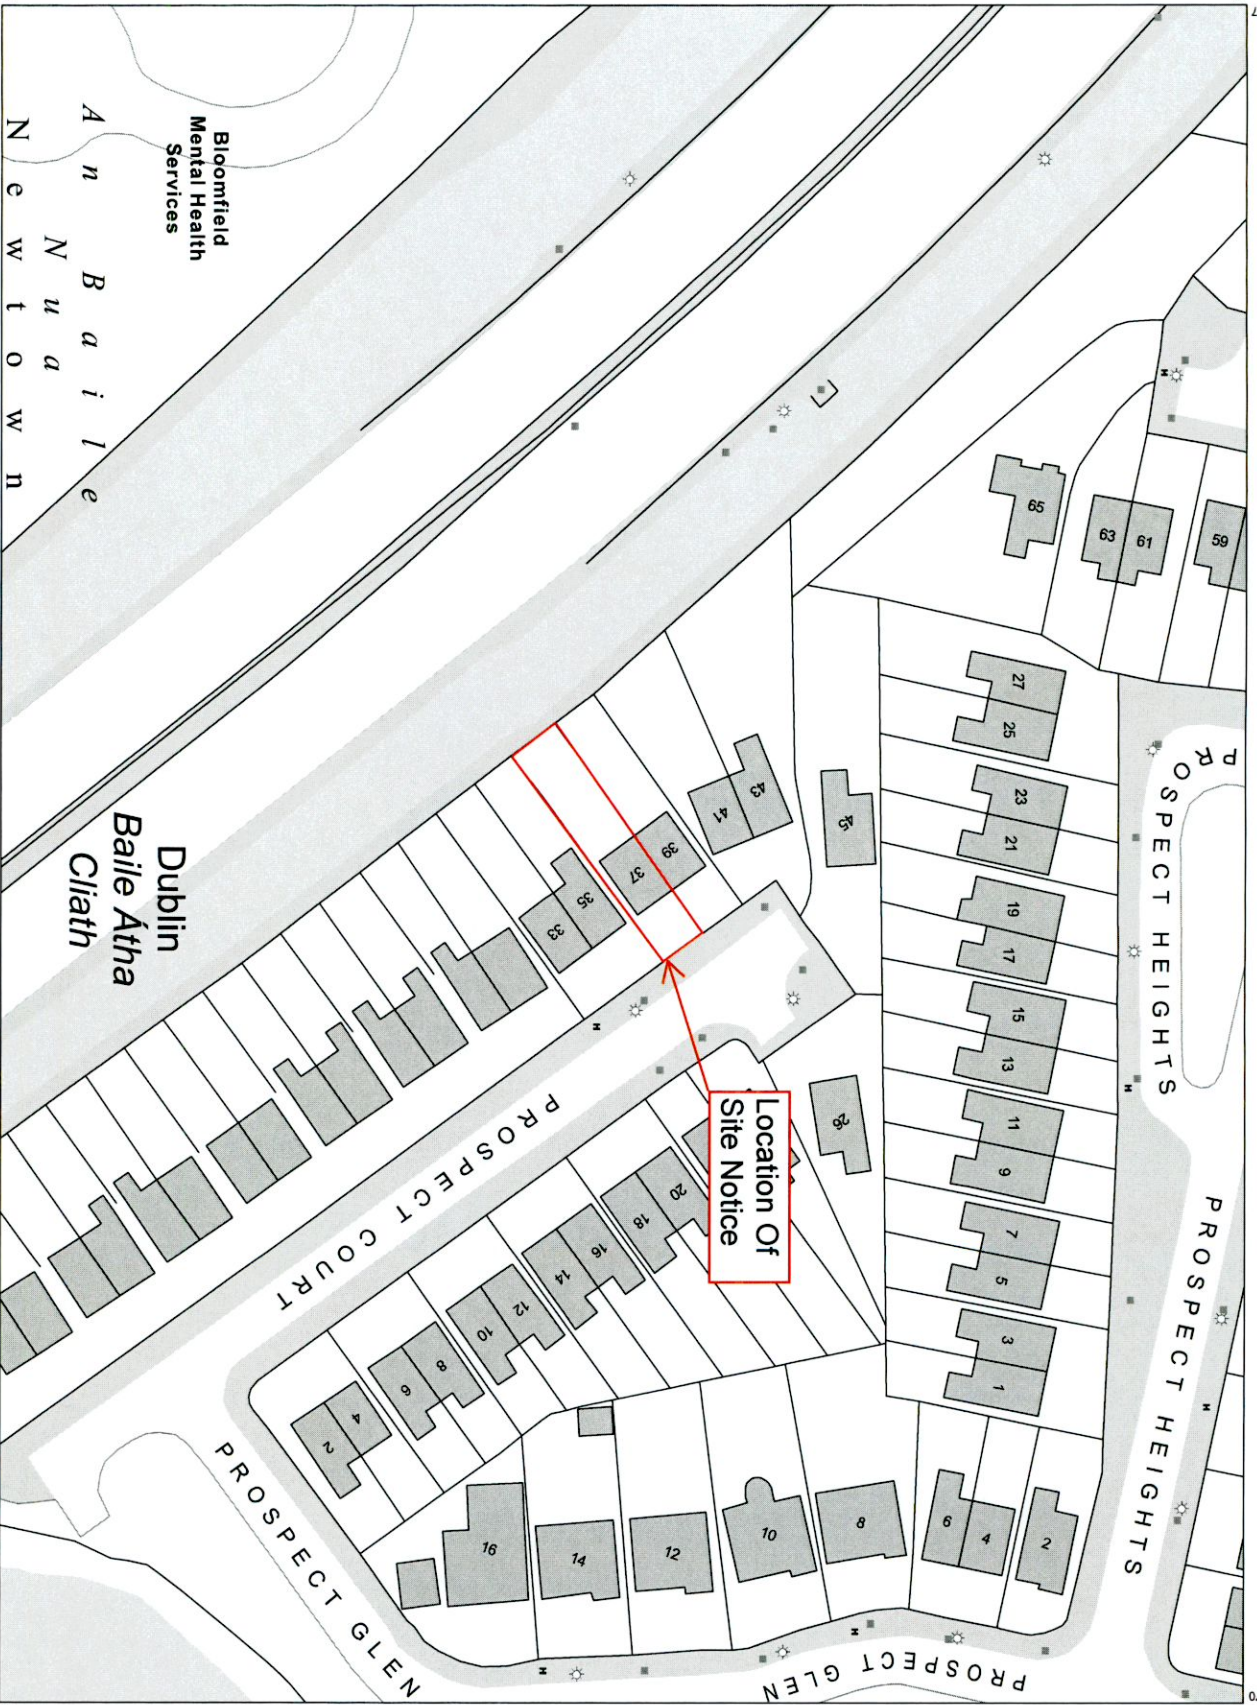

Planning Pack Map

Location Of Site Notice

DraftCAD Planning & Design
32 Glen Easton Way, Leixlip, Co. Kildare
COMPILED AND PUBLISHED BY:

Ordnance Survey Ireland, Phoenix Park, Dublin 8, Ireland.

Unauthorised reproduction infringes Ordnance Survey Ireland and Government of Ireland copyright.

All rights reserved. No part of this publication may be copied, reproduced or transmitted in any form or by any means without the prior written permission of the copyright owners.

The representation on this map of a road, track or footpath is not evidence of the existence of a right of way.

CENTRE COORDINATES:
 ITM 713254,726039

PUBLISHED: 25/10/2022
ORDER NO.: 50298881_3

MAP SERIES: 1:1,000
 1:2,500
MAP SHEETS: 3391-22
 3454-A

OUTPUT SCALE: 1:1,000

CAPTURE RESOLUTION:
 The map objects are only accurate to the resolution at which they were captured. Output scale is not indicative of data capture scale. Further information is available at: <http://www.osi.ie>, search 'Capture Resolution'