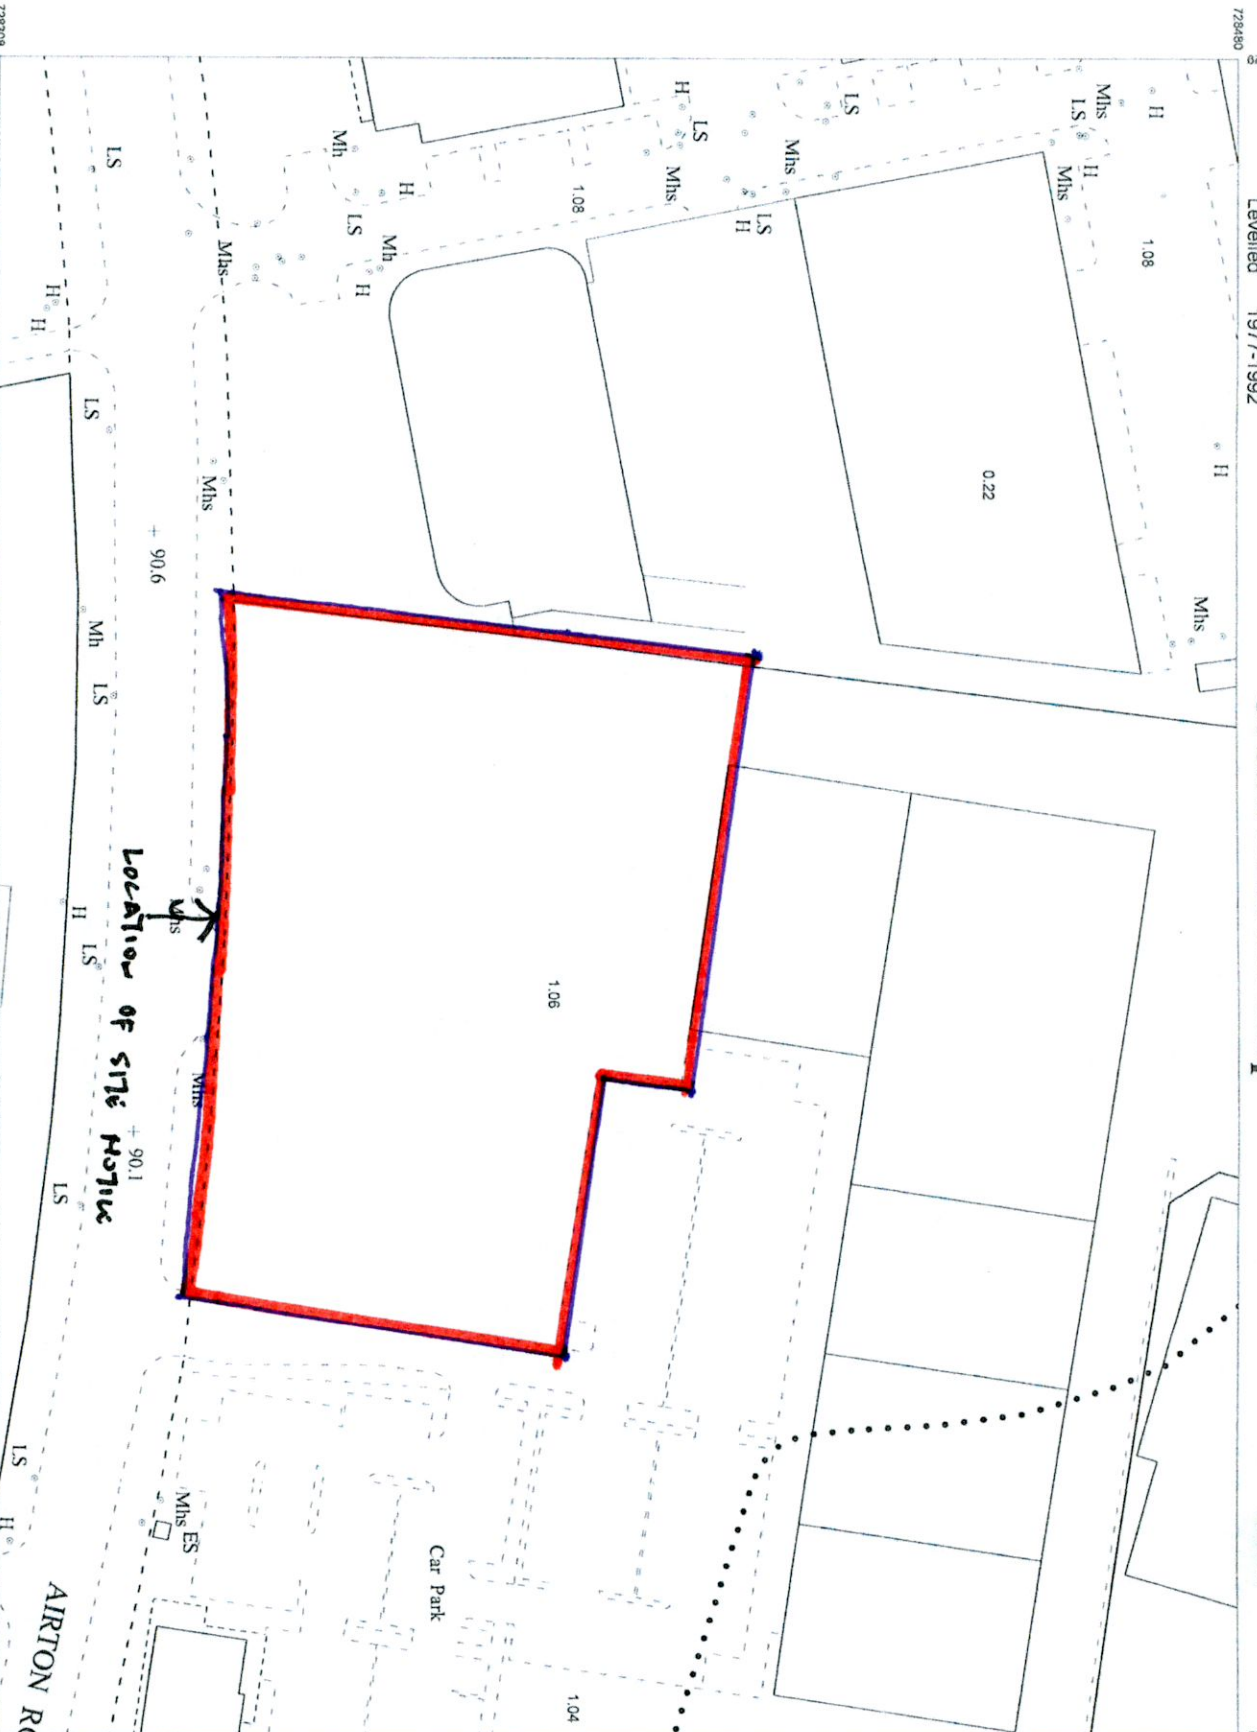

Surveyed 1977
Revised 2015
Levelled 1977-1992

Urban PLACE Map

Location of Site Notice

Scale:- 1:1,000
Scale:- 1:1,000