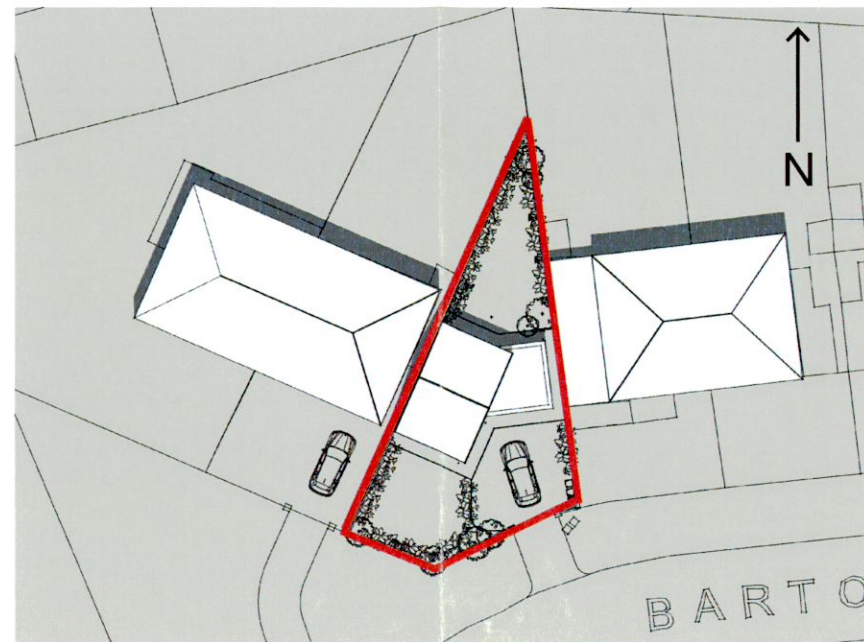

Shadow Analysis

June 21st - Summer Solstice - 09.00

June 21st - Summer Solstice - 13.00

June 21st - Summer Solstice - 18.00

March 21st - Vernal Equinox - 09.00

March 21st - Vernal Equinox - 13.00

March 21st - Vernal Equinox - 18.00