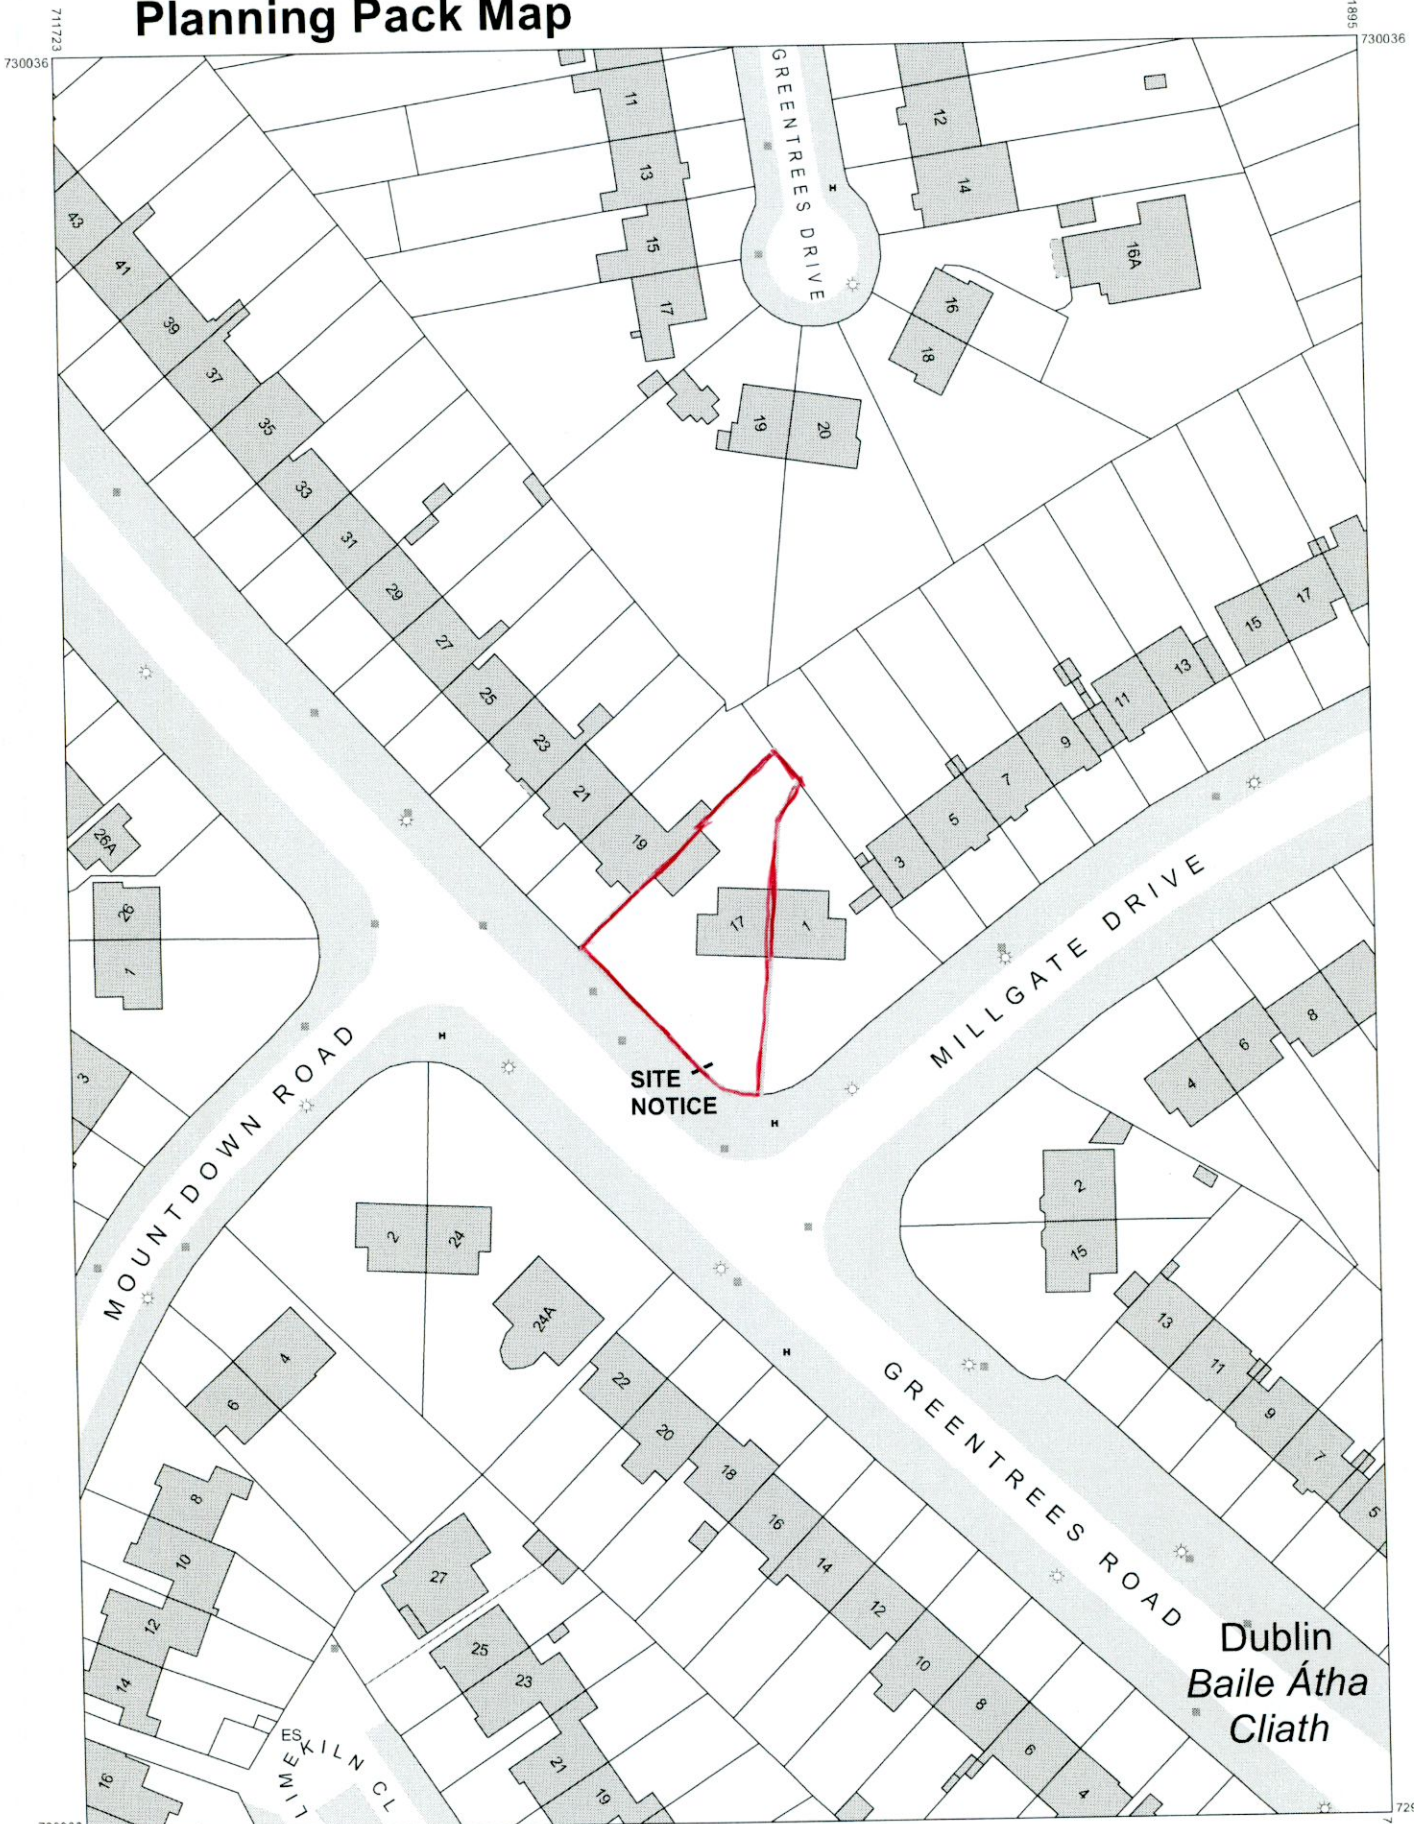

# Planning Pack Map

OUTPUT SCALE: 1:1,000

**CENTRE COORDINATES:**  
 ITM 711809,729920  
**PUBLISHED:** 24/10/2022  
**MAP SERIES:** 1:1,000

**ORDER NO.:** 50298808\_1  
**MAP SHEETS:** 3327-20

**CAPTURE RESOLUTION:**  
 The map objects are only accurate to the resolution at which they were captured. Output scale is not indicative of data capture scale.  
 Further information is available at: <http://www.osi.ie>; search 'Capture Resolution'  
**LEGEND:**  
<http://www.osi.ie>; search 'Large Scale Legend'

**COMPILED AND PUBLISHED BY:** All rights reserved.  
 Ordnance Survey Ireland, No part of this publication may be copied, reproduced or transmitted in any form or by any means without the prior written permission of the copyright owners.  
 Phoenix Park, Dublin 8, Ireland.

Unauthorised reproduction infringes Ordnance Survey Ireland and Government of Ireland copyright.

The representation on this map of a road, track or footpath is not evidence of the existence of a right of way.