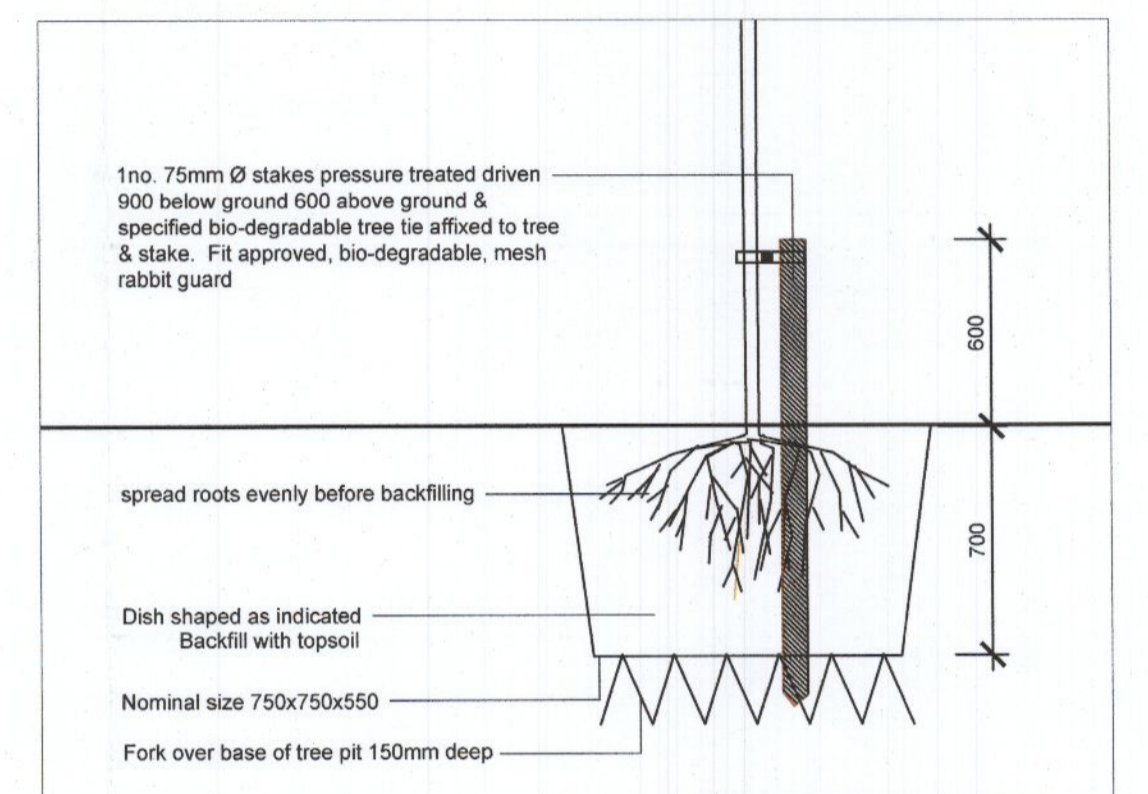

B Select Standard Tree Planting Detail
1:25