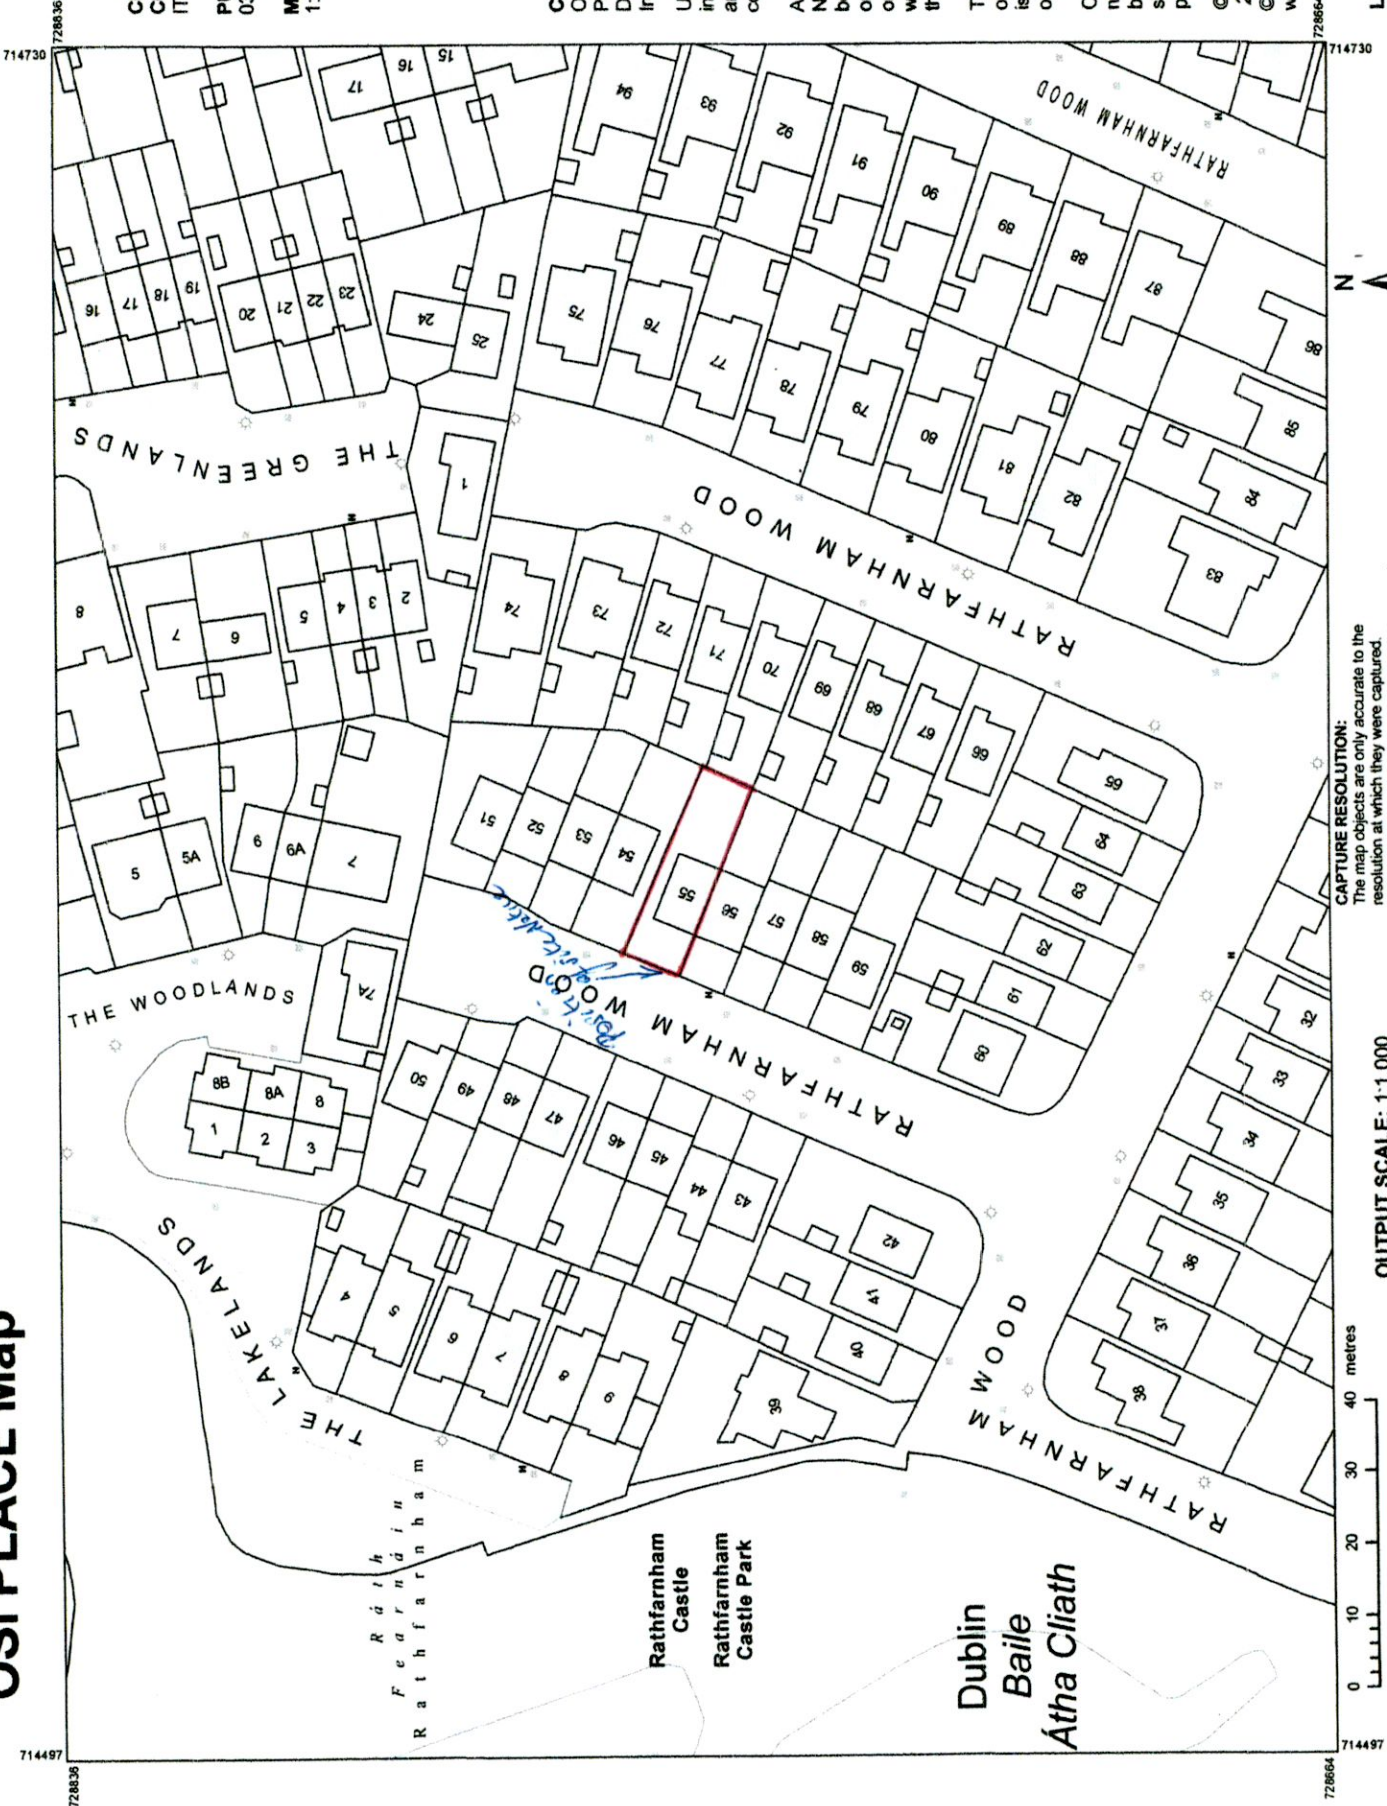

OSi PLACE Map

CENTRE COORDINATES:
ITM 714614.728750

PUBLISHED: 03/10/2022
ORDER NO.: 50294626_1

MAP SERIES: 1:1,000
MAP SHEETS: 3391-04

COMPILED AND PUBLISHED BY:
Ordnance Survey Ireland,
Phoenix Park,
Dublin 8,
Ireland.

The representation on this map
of a road, track or footpath
is not evidence of the existence
of a right of way.

Ordnance Survey maps
never show legal property
boundaries, nor do they
show ownership of
physical features.

© Suirbhéireacht Ordnálaí Éireann,
2022
© Ordnance Survey Ireland, 2022
www.osi.ie/copyright

LEGEND:
<http://www.osi.ie>;
search 'Large Scale Legend'

CAPTURE RESOLUTION:
The map objects are only accurate to the
resolution at which they were captured.
Output scale is not indicative of data capture scale.
Further information is available at:
<http://www.osi.ie>; search 'Capture Resolution'

OUTPUT SCALE: 1:1,000

714730 728536 714730 728664

714497 728336 714497 728664