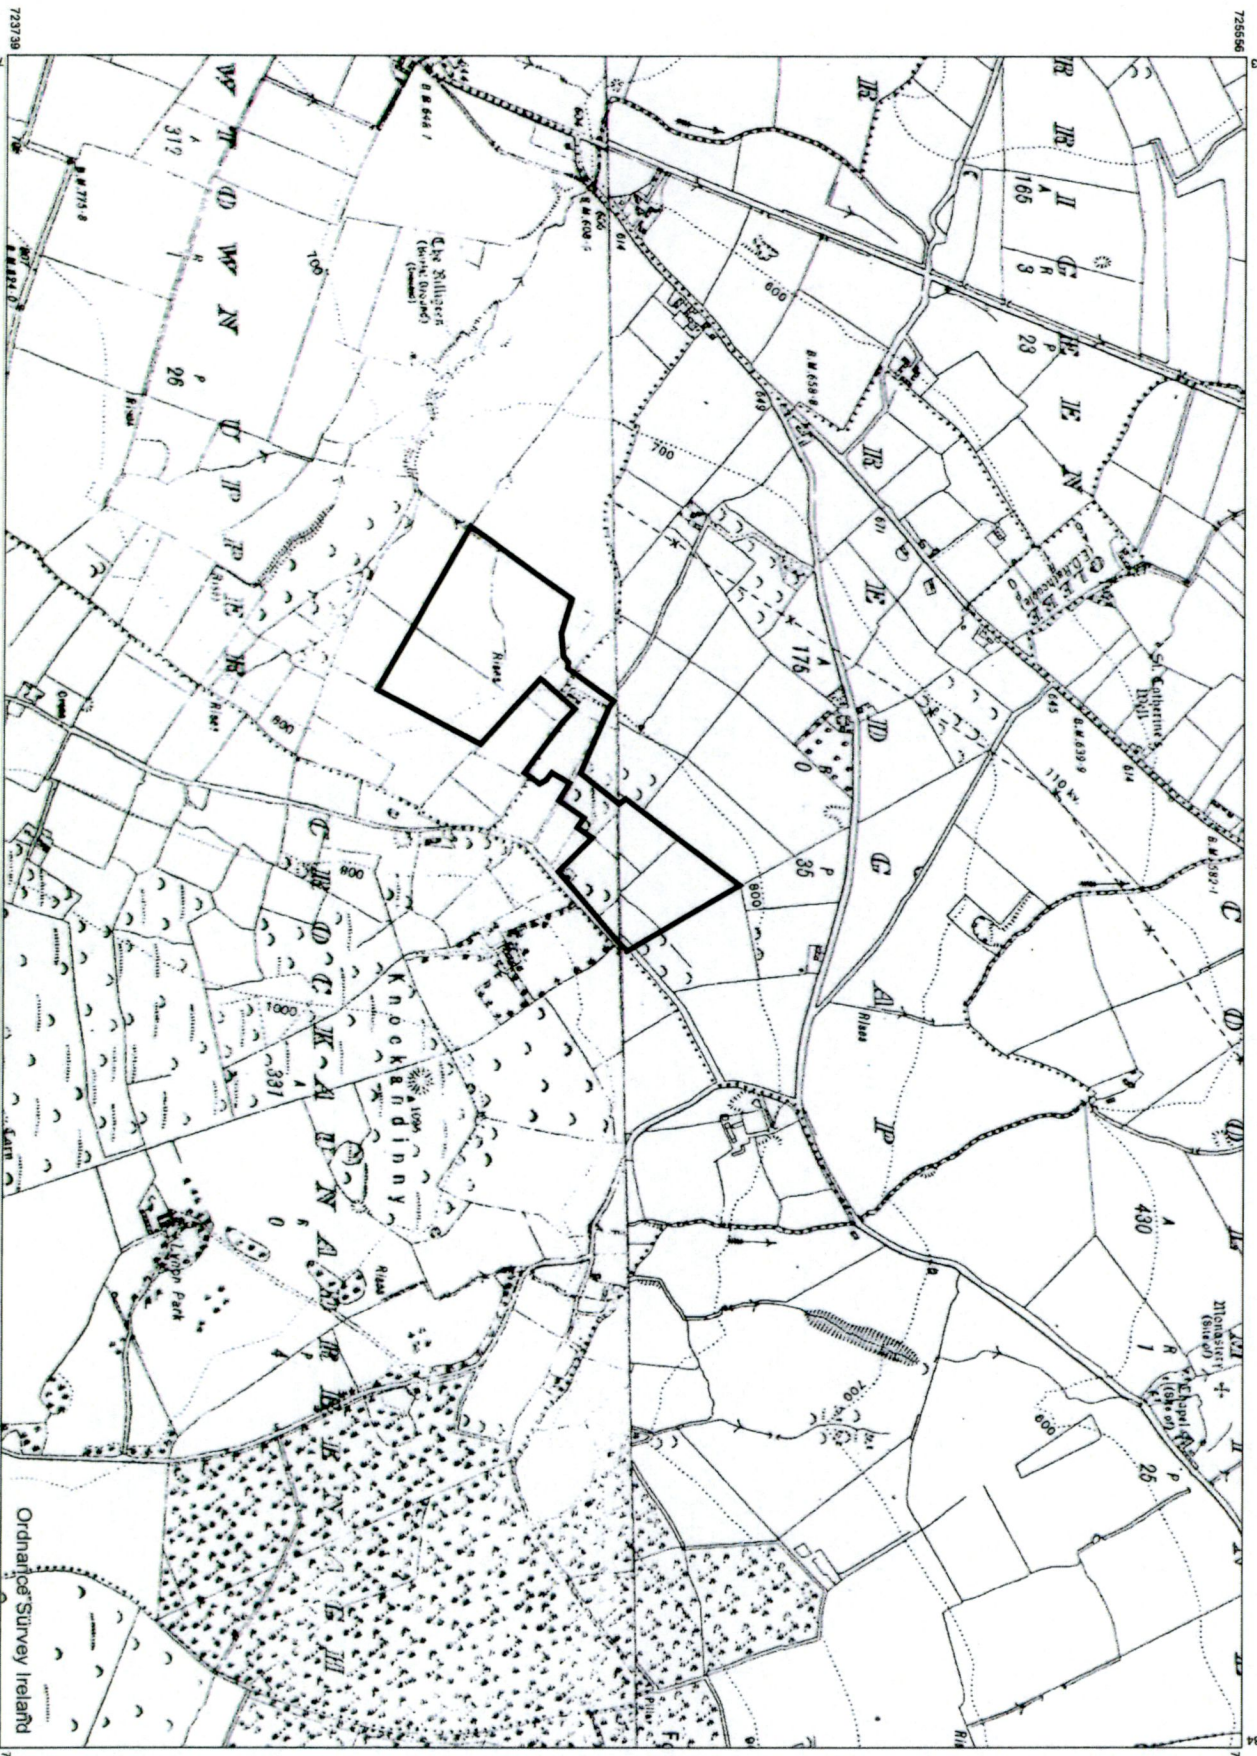

Site Location Map

CENTRE COORDINATES:
ITM 701554,724648

PUBLISHED: 12/03/2021

ORDER NO.: 50178038_1

MAP SERIES: 6 Inch Raster
6 Inch Raster
6 Inch Raster
6 Inch Raster
6 Inch Raster

MAP SHEETS: DN021
DN024+024A
KE015
KE020
WW001

— EXTENT OF EQUINE BUSINESS

COMPILED AND PUBLISHED BY:
Ordnance Survey Ireland,
Phoenix Park,
Dublin 8,
Ireland.

Unauthorised reproduction infringes Ordnance Survey Ireland and Government of Ireland copyright.

Ordnance Survey maps never show legal property boundaries, nor do they show ownership of physical features.

© Suirbhéiríocht Ordanáis Éireann, 2021
© Ordnance Survey Ireland, 2021
www.osi.ie/copyright

LEGEND:
<http://www.osi.ie/>
search 'Large Scale Legend'

OUTPUT SCALE: 1:10,560

CAPTURE RESOLUTION:
The map objects are only accurate to the resolution at which they were captured.
Output scale is not indicative of data capture scale.
Further information is available at:
<http://www.osi.ie>, search 'Capture Resolution'