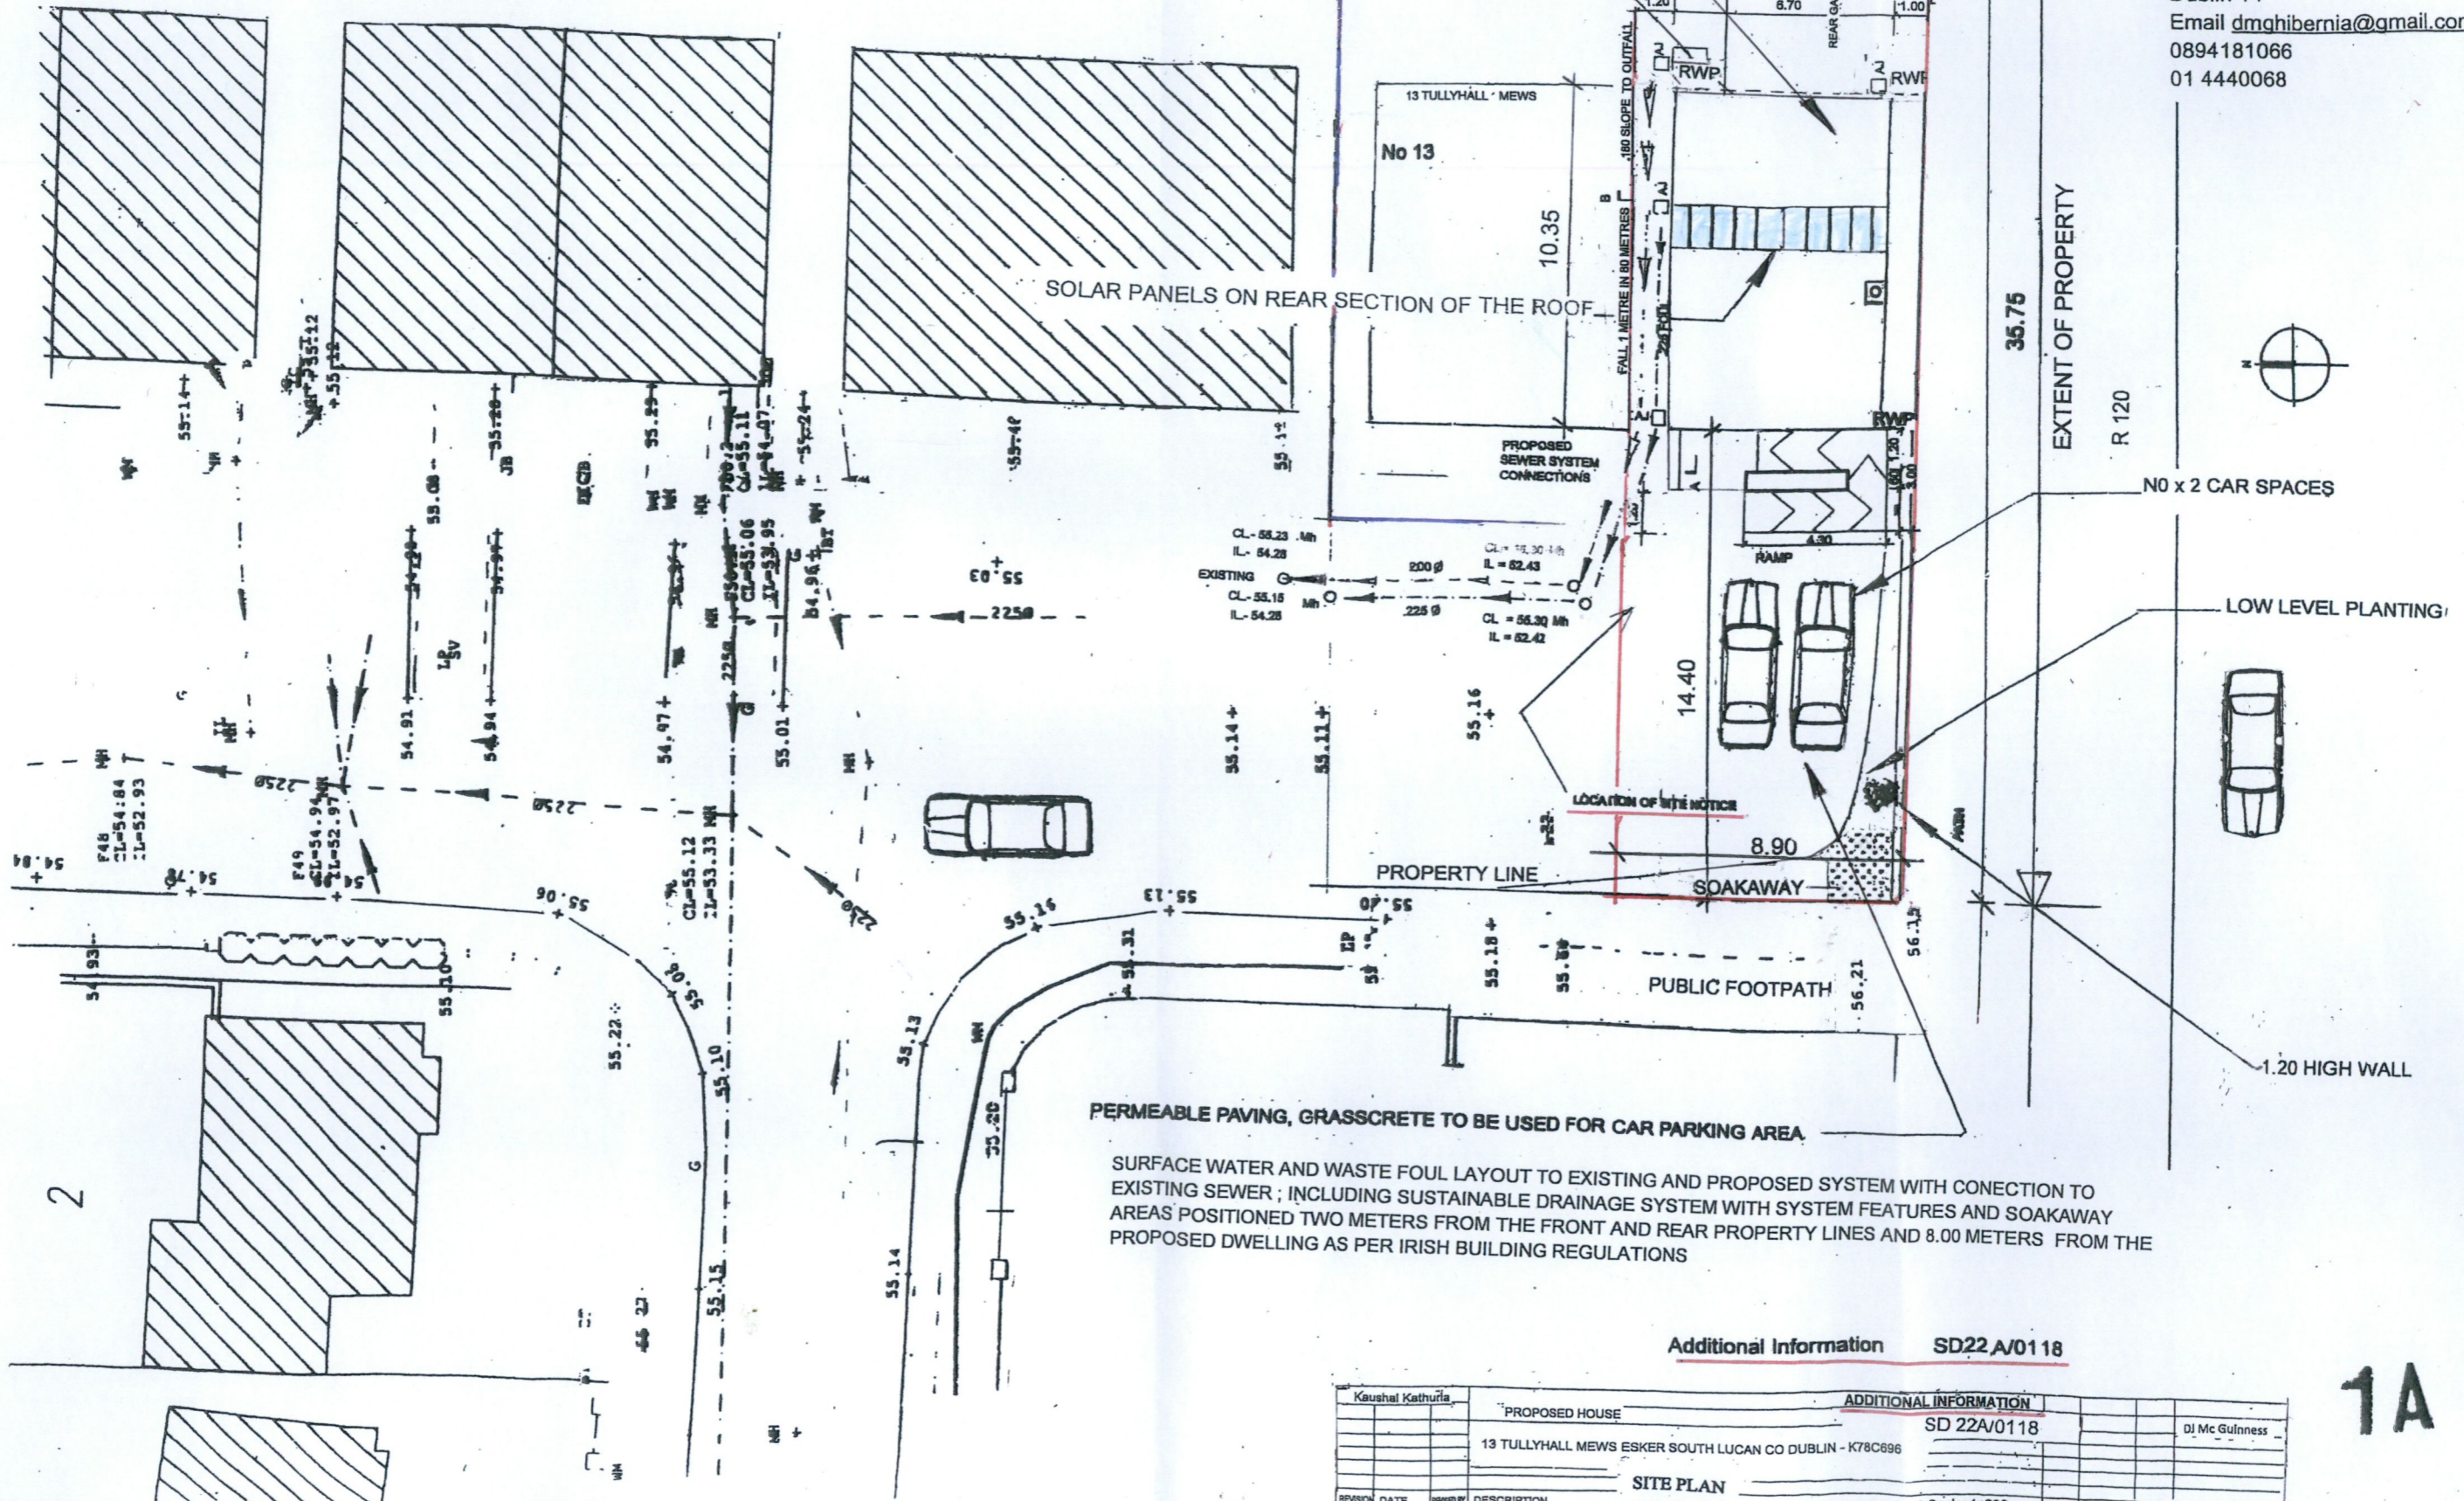

ADDITIONAL INFORMATION

SD 22A/0118

Additional Information SD22A/0118

Kaushal Kathuria		ADDITIONAL INFORMATION	
PROPOSED HOUSE		SD 22A/0118	
13 TULLYHALL MEWS ESKER SOUTH LUCAN CO DUBLIN - K78C696		DJ Mc Guinness	
SITE PLAN		Scale: 1:200	
REVISION	DATE	REVISION	DATE
			28 AUG 2022