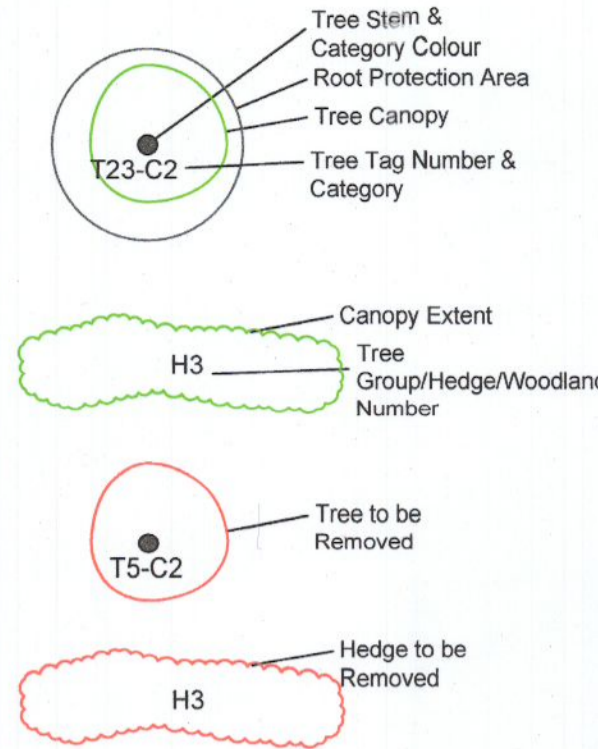

LEGEND

- Category A Trees (high value)
- Category B Trees (moderate value)
- Category C Trees (low value)
- Category U Trees (Poor Condition)
- Tree & Hedge Protection Fence - Indicative Line

NOTES:
 Please see Tree Survey Report for further detail.
 All drawings to be read in conjunction with the consulting architects and engineers drawings.

Drawing Title: Tree Protection Plan

Drawing Number: 22028_TPP_sheet 3

Client: Quintain

Date: 5/10/2022

Scale: 1:500@A1