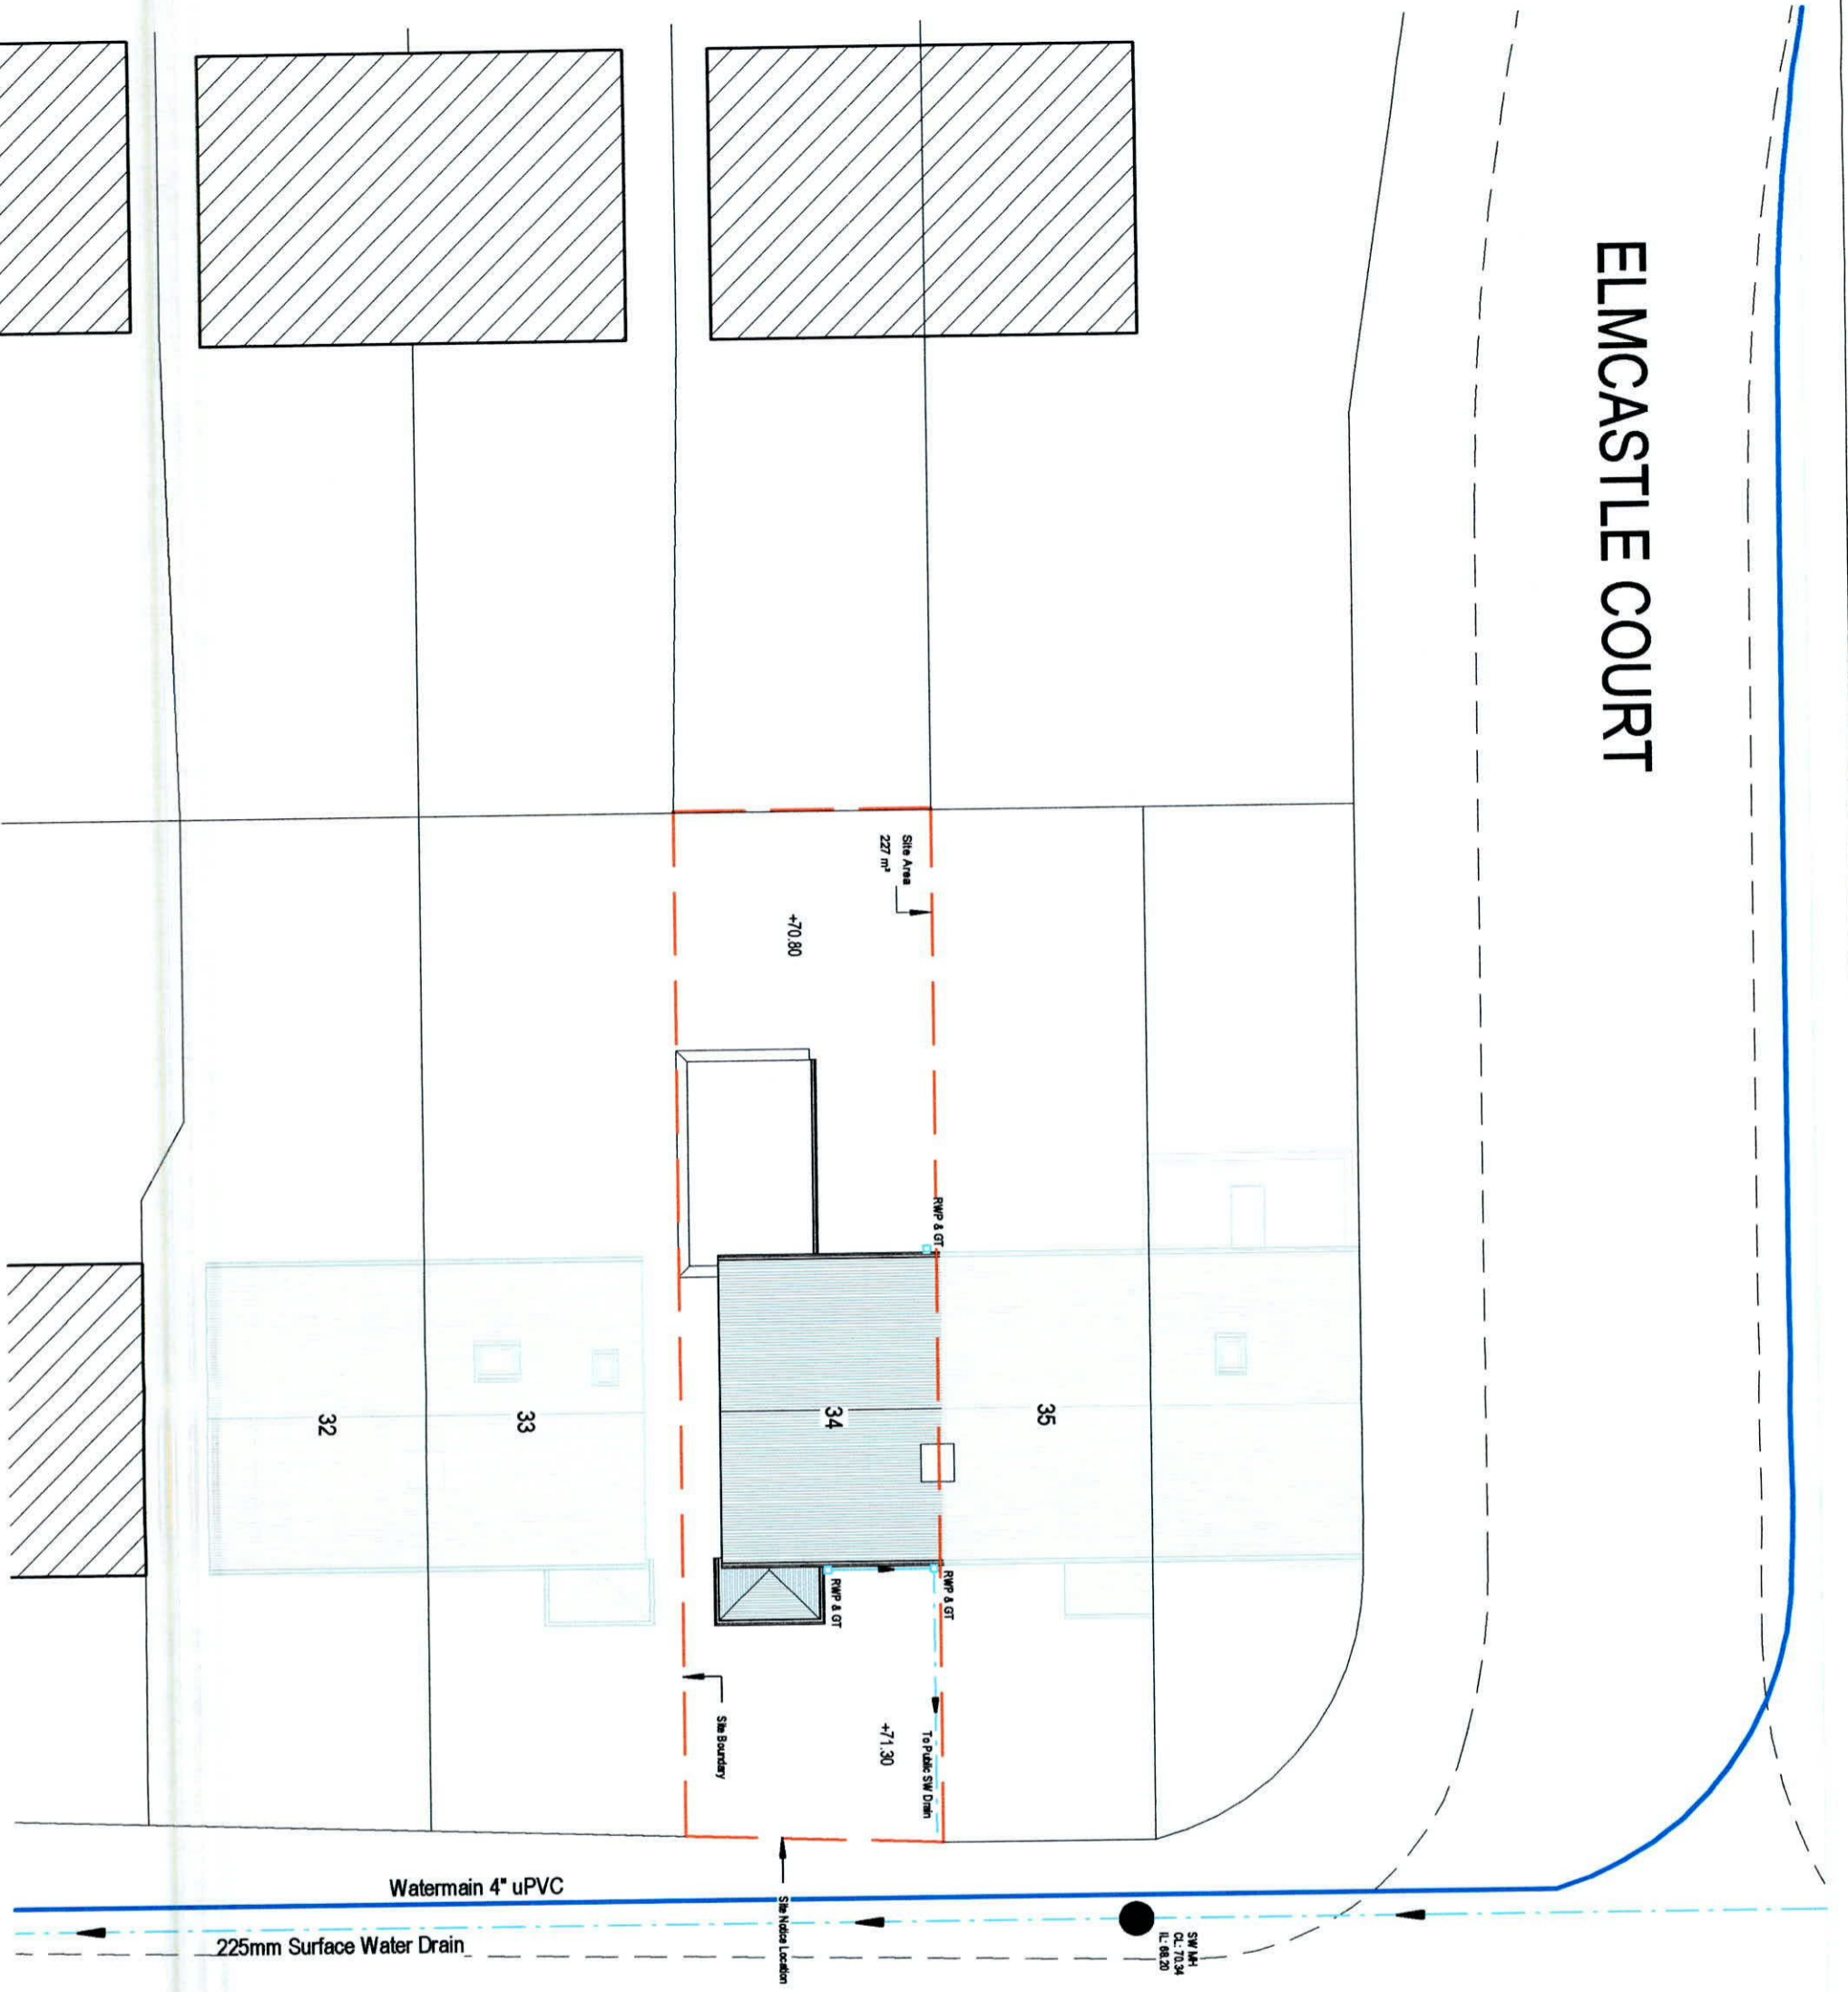

ELMCASTLE COURT

ELMCASTLE DRIVE

1
1 : 200
Site Layout Plan - Existing

REF.	DATE	Revision
<p>Peter Brennan Hayfield House, Knocklyon Road, Templeogue, Dublin 16</p>		
<p>North Point</p>		
<p>PROJECT: Ground Floor Front & Rear Extension & Att. Attic Conversion</p>		
<p>PROJECT NO: PRJ121</p>		
<p>CLIENT: Mick & Paula Kavanagh</p>		
<p>ADDRESS: 34 Elmcastle Drive, Kilmarnagh, Dublin 24, D24 KH2</p>		
<p>DRAWN BY: Peter Brennan</p>		
<p>DATE: 12/10/22 SCALE: 1 : 200 DRG. No. P104</p>		
<p>DRAWING: Site Layout Plan Existing STATUS: Planning</p>		
<p>DO NOT SCALE FROM DRAWING</p>		