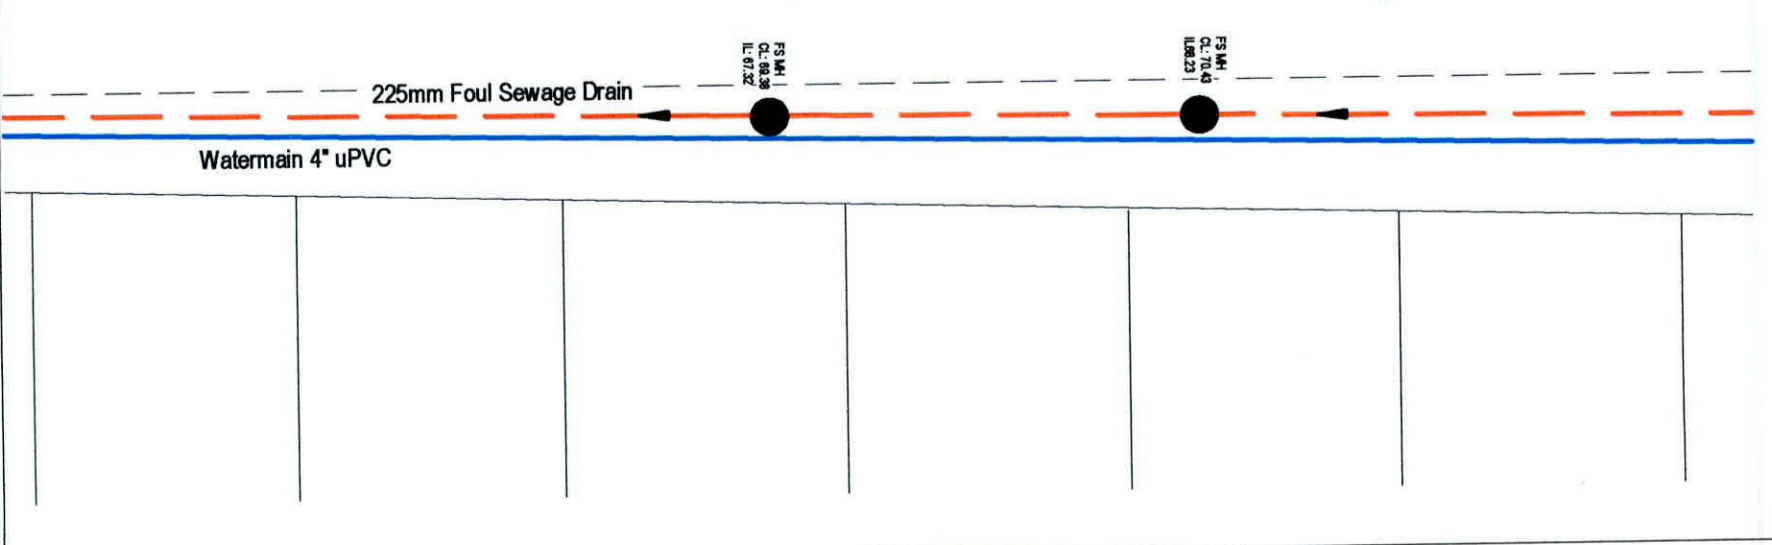

ELMCASTLE COURT

ELMCASTLE DRIVE

1
1 : 200
Site Layout Plan - Existing

REF.	DATE	Revision
<p>Peter Brennan Hayfield House, Knocklyon Road, Templeogue, Dublin 16</p>		
<p>North Point</p>		
<p>PROJECT: Ground Floor Front & Rear Extension & Att. Attic Conversion</p>		
<p>PROJECT NO: PRJ121</p>		
<p>CLIENT: Mick & Paula Kavanagh</p>		
<p>ADDRESS: 34 Elmcastle Drive, Kilmarnagh, Dublin 24, D24 KH2</p>		
<p>DRAWN BY: Peter Brennan</p>		
<p>DATE: 12/10/22 SCALE: 1 : 200 DRG. No. P104</p>		
<p>DRAWING: Site Layout Plan Existing STATUS: Planning</p>		
<p>DO NOT SCALE FROM DRAWING</p>		