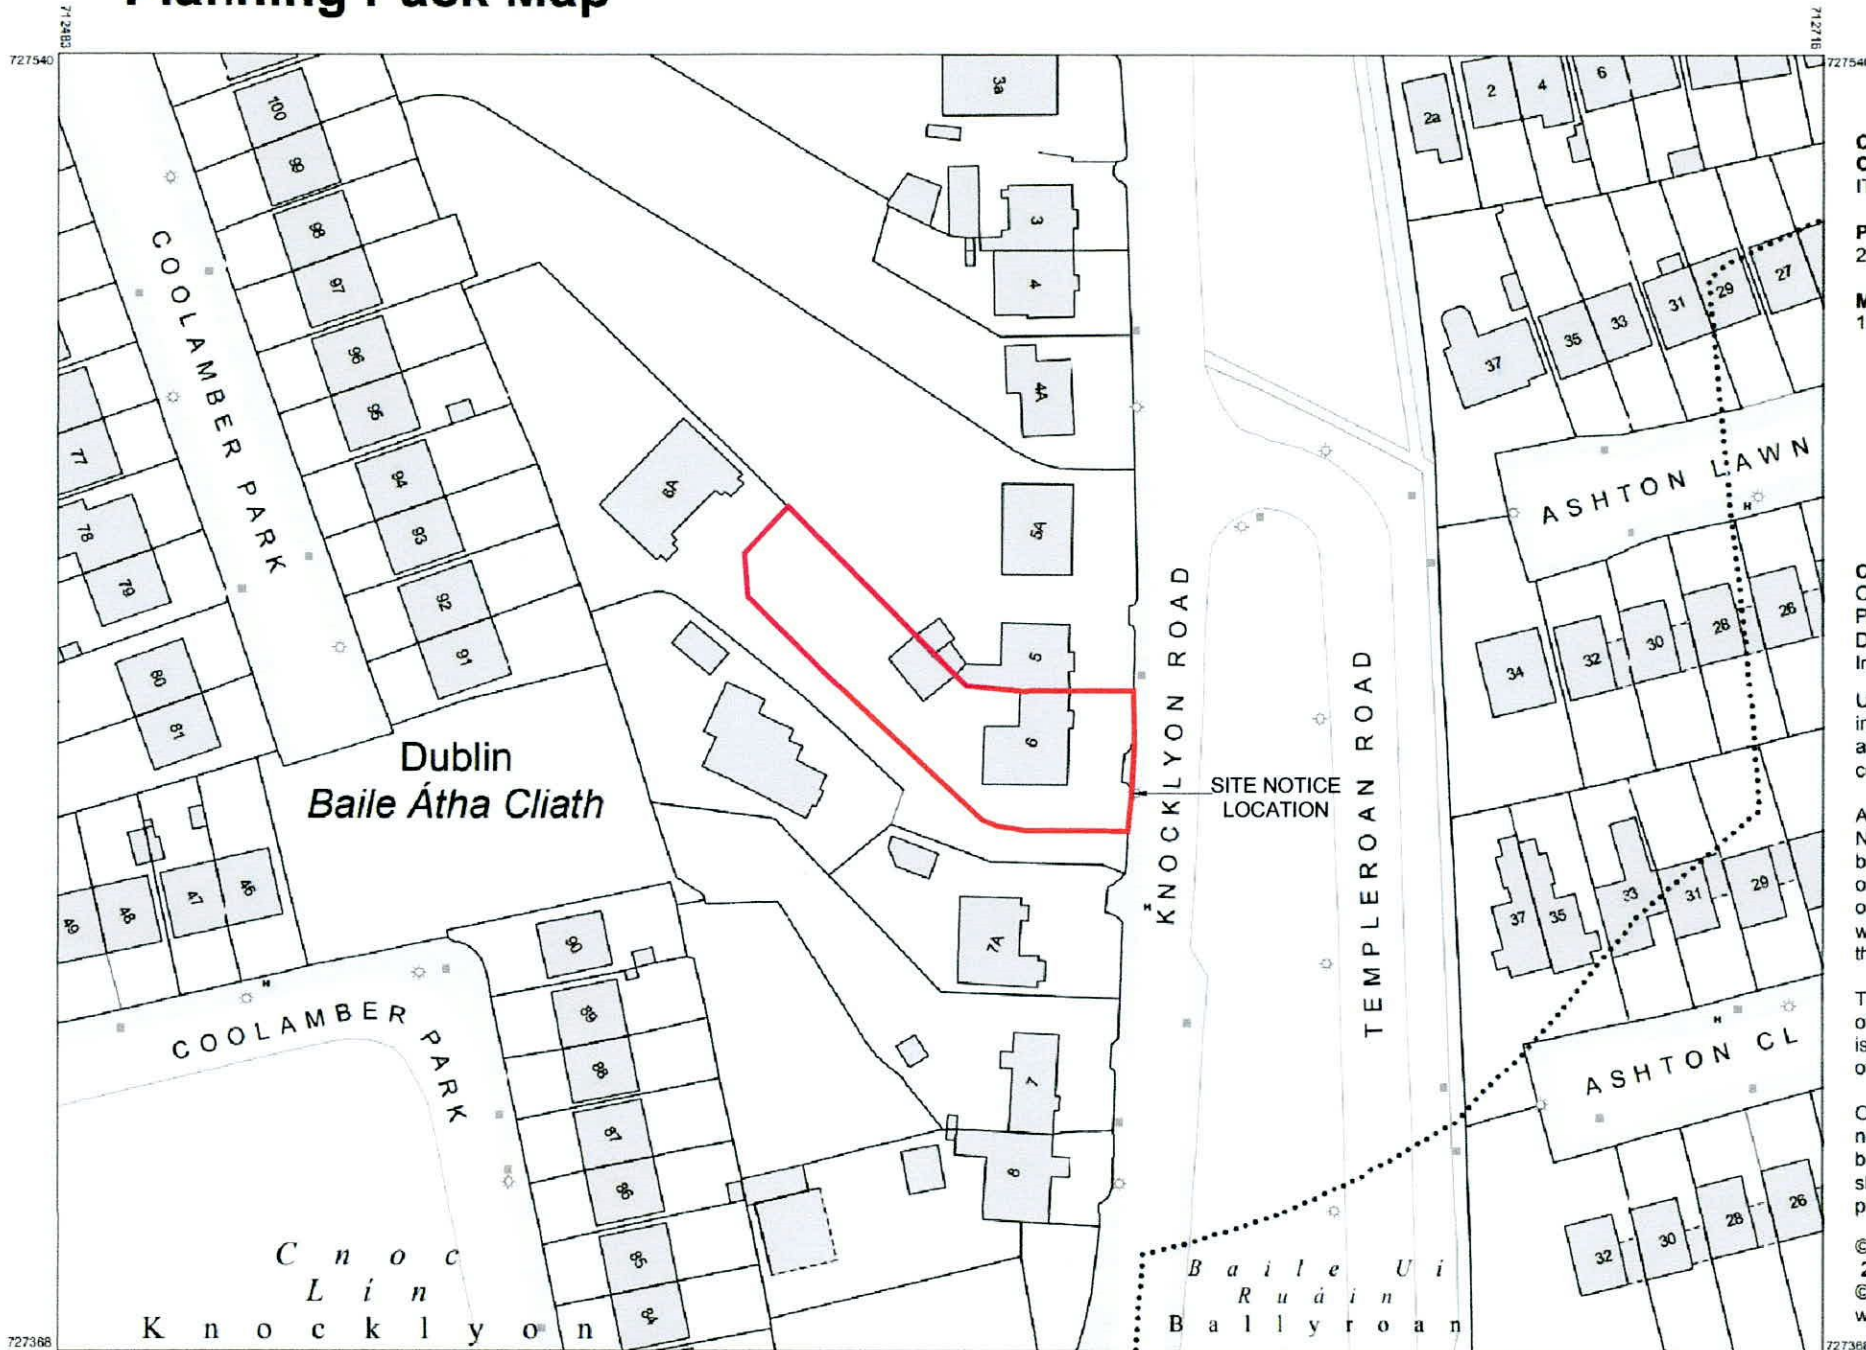

Planning Pack Map

CENTRE COORDINATES:
ITM 712600,727454

PUBLISHED: 20/10/2022
ORDER NO.: 50298140_1

MAP SERIES: 1:1,000
MAP SHEETS: 3391-11

COMPILED AND PUBLISHED BY:
Ordnance Survey Ireland,
Phoenix Park,
Dublin 8,
Ireland.

The representation on this map of a road, track or footpath is not evidence of the existence of a right of way.

Ordnance Survey maps never show legal property boundaries, nor do they show ownership of physical features.

© Suirbhéireacht Ordanáis Éireann, 2022
© Ordnance Survey Ireland, 2022
www.osi.ie/copyright

OUTPUT SCALE: 1:1,000

CAPTURE RESOLUTION:
The map objects are only accurate to the resolution at which they were captured. Output scale is not indicative of data capture scale. Further information is available at: <http://www.osi.ie>: search 'Capture Resolution'