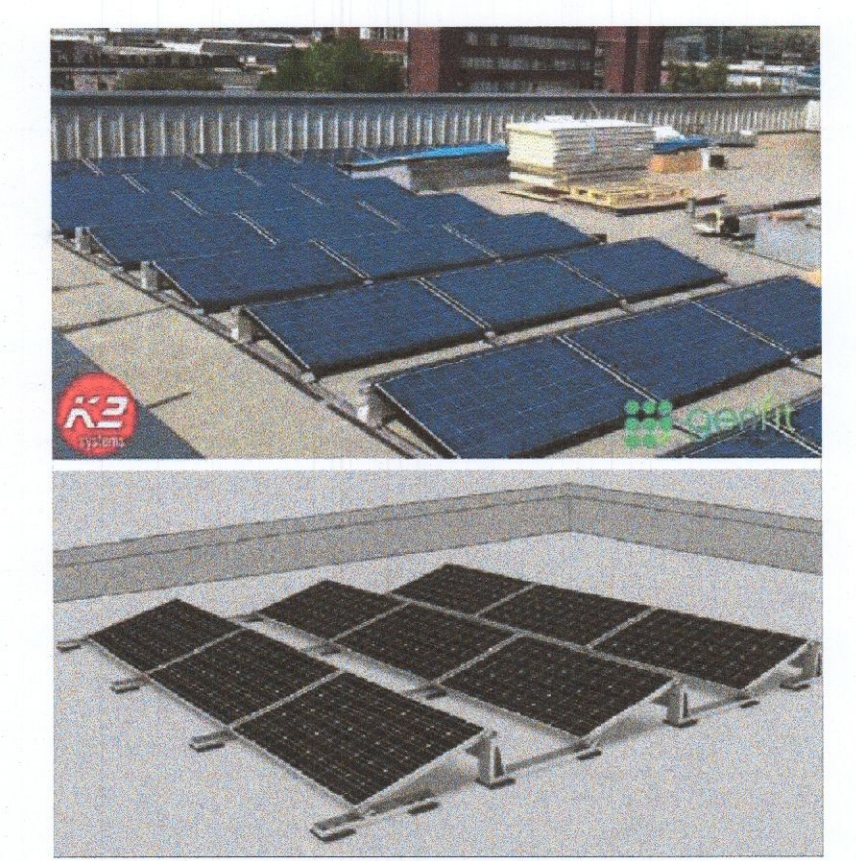

PROPOSED SOLAR PANELS IMAGES
SCALE: 1:20 @ A1

PLANNING

REV	DATE	DESCRIPTION	DRAWN

Project Design
Architects

Unit | Beech Court Business Park, Kilcoole, Co. Wicklow
Tel: 01-6572973 info@projectdesignarchitects.com

Client	Better Value Unlimited Company		
Project	Kilnamanagh		
Title	Proposed Site Layout - Future PV Panels		
Date	18.07.2022	Drawing No.	Revision
Drawn	MJE	DS-69-PL-109*	
Scale	1:500 @ A1