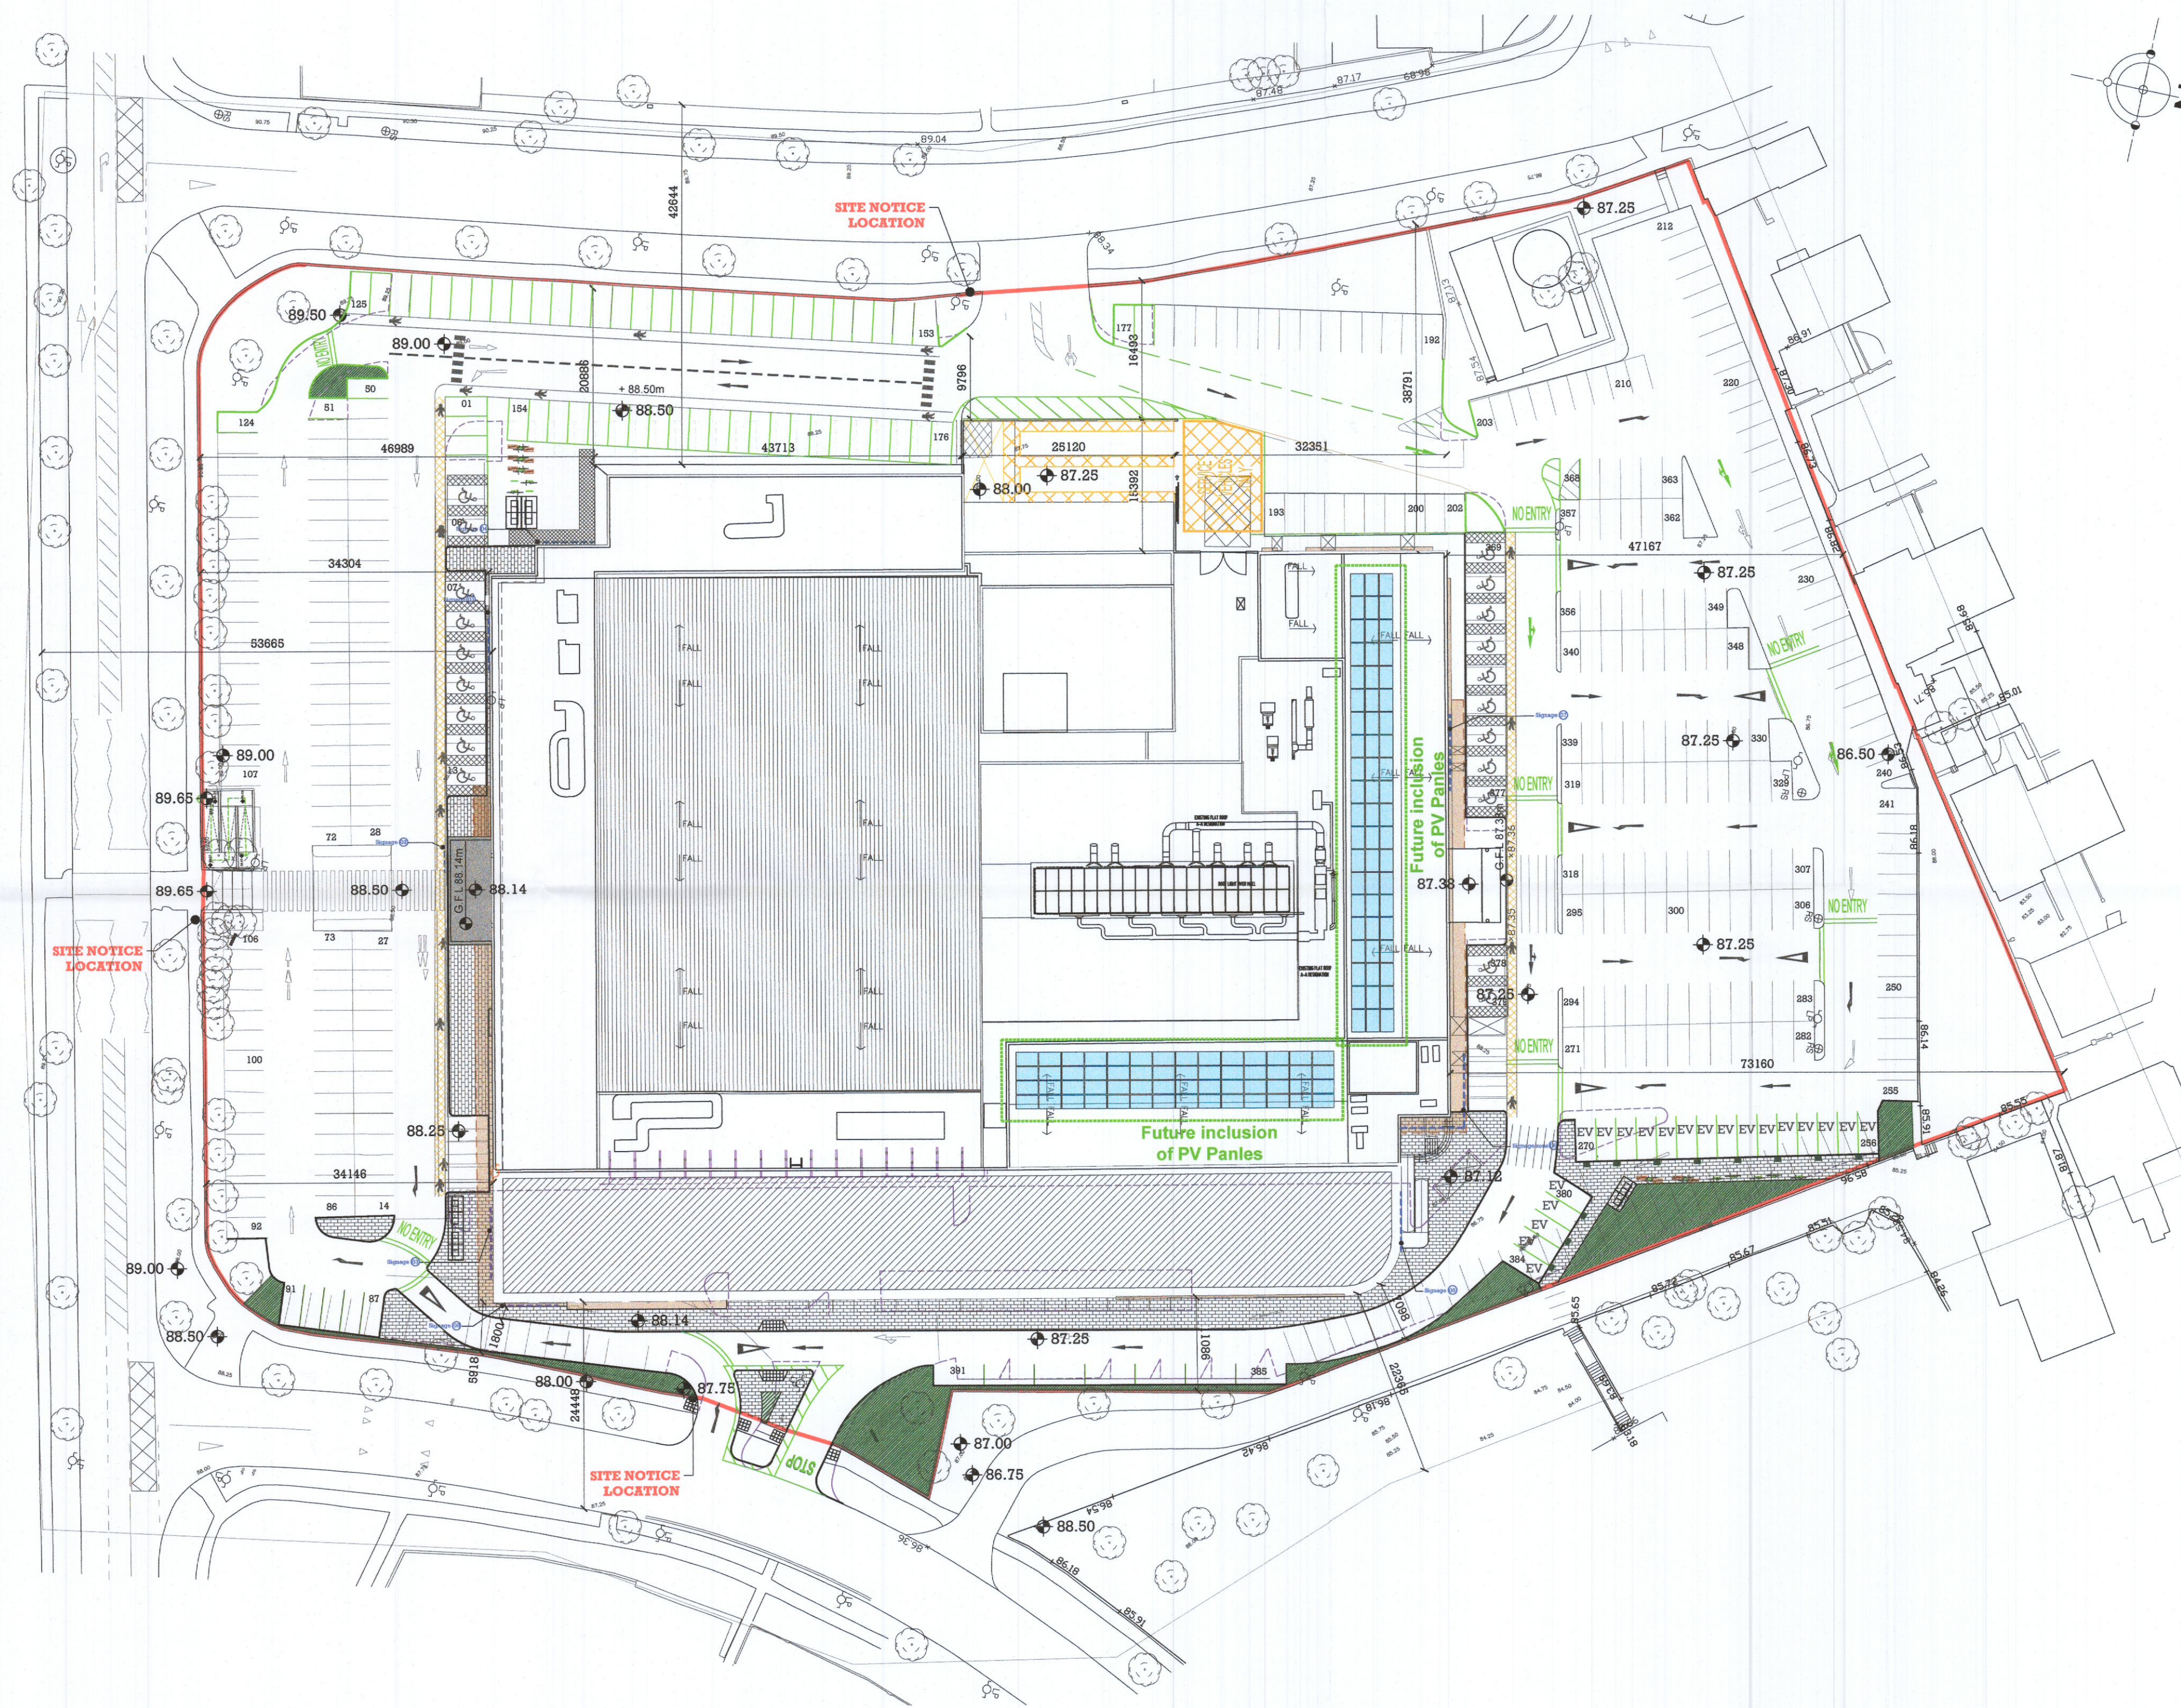

PROPOSED SITE LAYOUT-FUTURE PV PANELS
SCALE: 1:500 @ A1