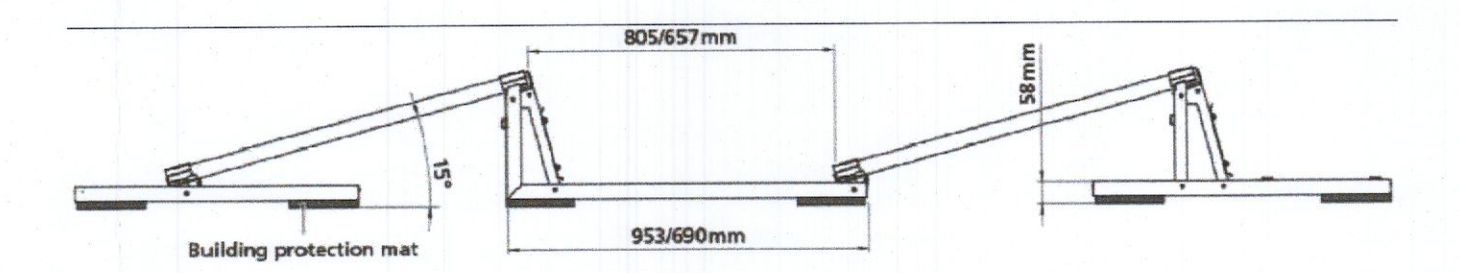

D02 PROPOSED SOLAR PANELS DETAIL ILLUSTRATION
SCALE: 1:20 @ A1