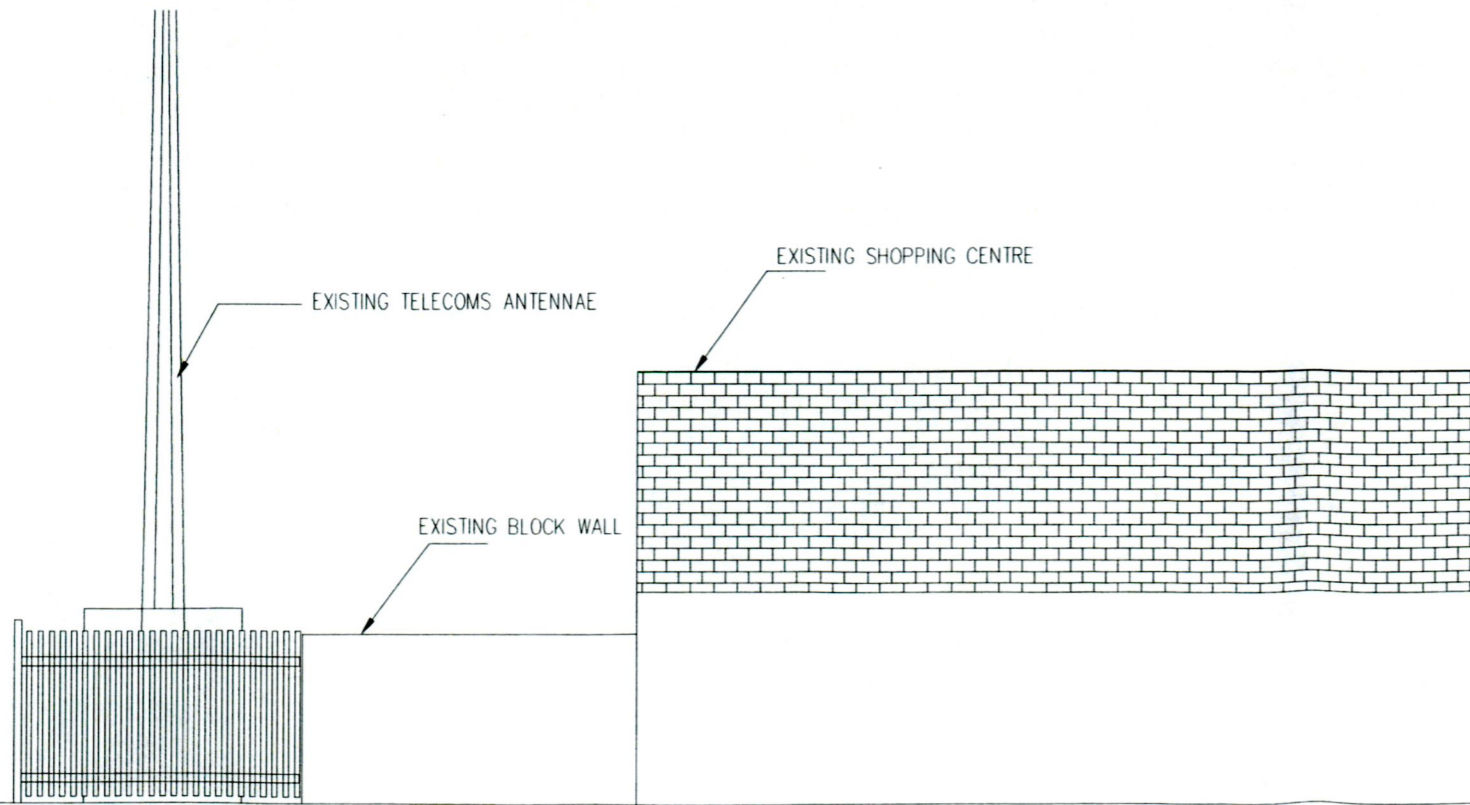

01 SOUTH EAST ELEVATION  
1:100

02 SOUTH WEST ELEVATION  
1:100

Applicant:	Kevin Hegarty 14 Ballinclea Heights Killiney, Co. Dublin Mobile: 086 2553631 Phone: 01-2850514
Project	<b>CAR WASH FACILITY AT OLD BAWN SHOPPING CENTRE, TALLAGHT, DUBLIN 24</b>
Dwg Title	<b>ELEVATIONS</b>
Scale	1:100@A3
Date	MARCH 2018
Drawn By	GCH
Checked By	GCH
Status	PLANNING
Drawing Title	<b>RP-OBSC-03 ELEVATIONS</b>
Rev.	-