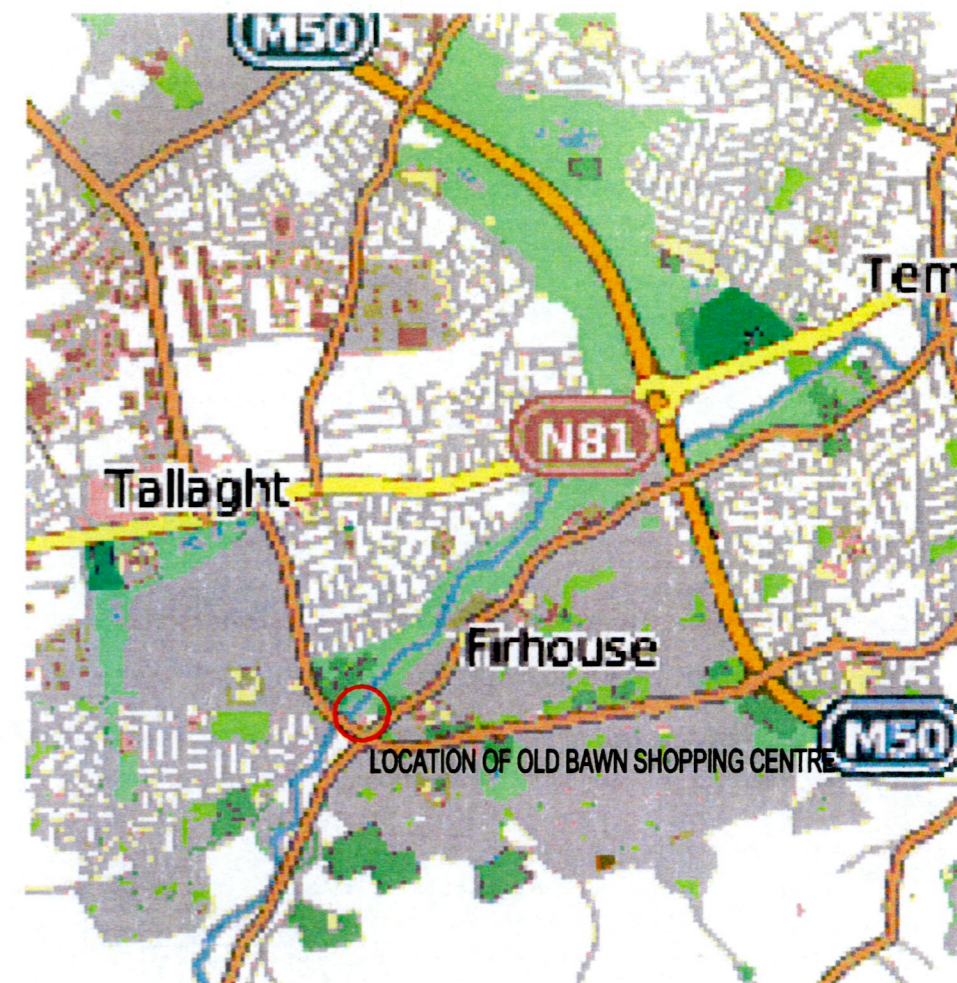

NORTH

02 SITE LOCATION MAP - TALLAGHT AREA
nts

01 SITE LOCATION MAP
1:500

| | | | |
|---------------|---|------------|------------------------------------|
| Applicant: | Kevin Hegarty 14 Ballinclea Heights Killiney, Co. Dublin Mobile: 086 2553631 Phone: 01-2850514 | | |
| Project | CAR WASH FACILITY AT OLD BAWN SHOPPING CENTRE, TALLAGHT, DUBLIN 24 | | |
| Dwg Title | SITE LOCATION MAP | | |
| Scale | 1:500@A3 | Date | 14/10/2022 October 2022 |
| Drawn By | GCH | Checked By | GCH Status PLANNING |
| Drawing Title | RP-OBSC-01 SITE LOCATION MAP | | Rev. - |