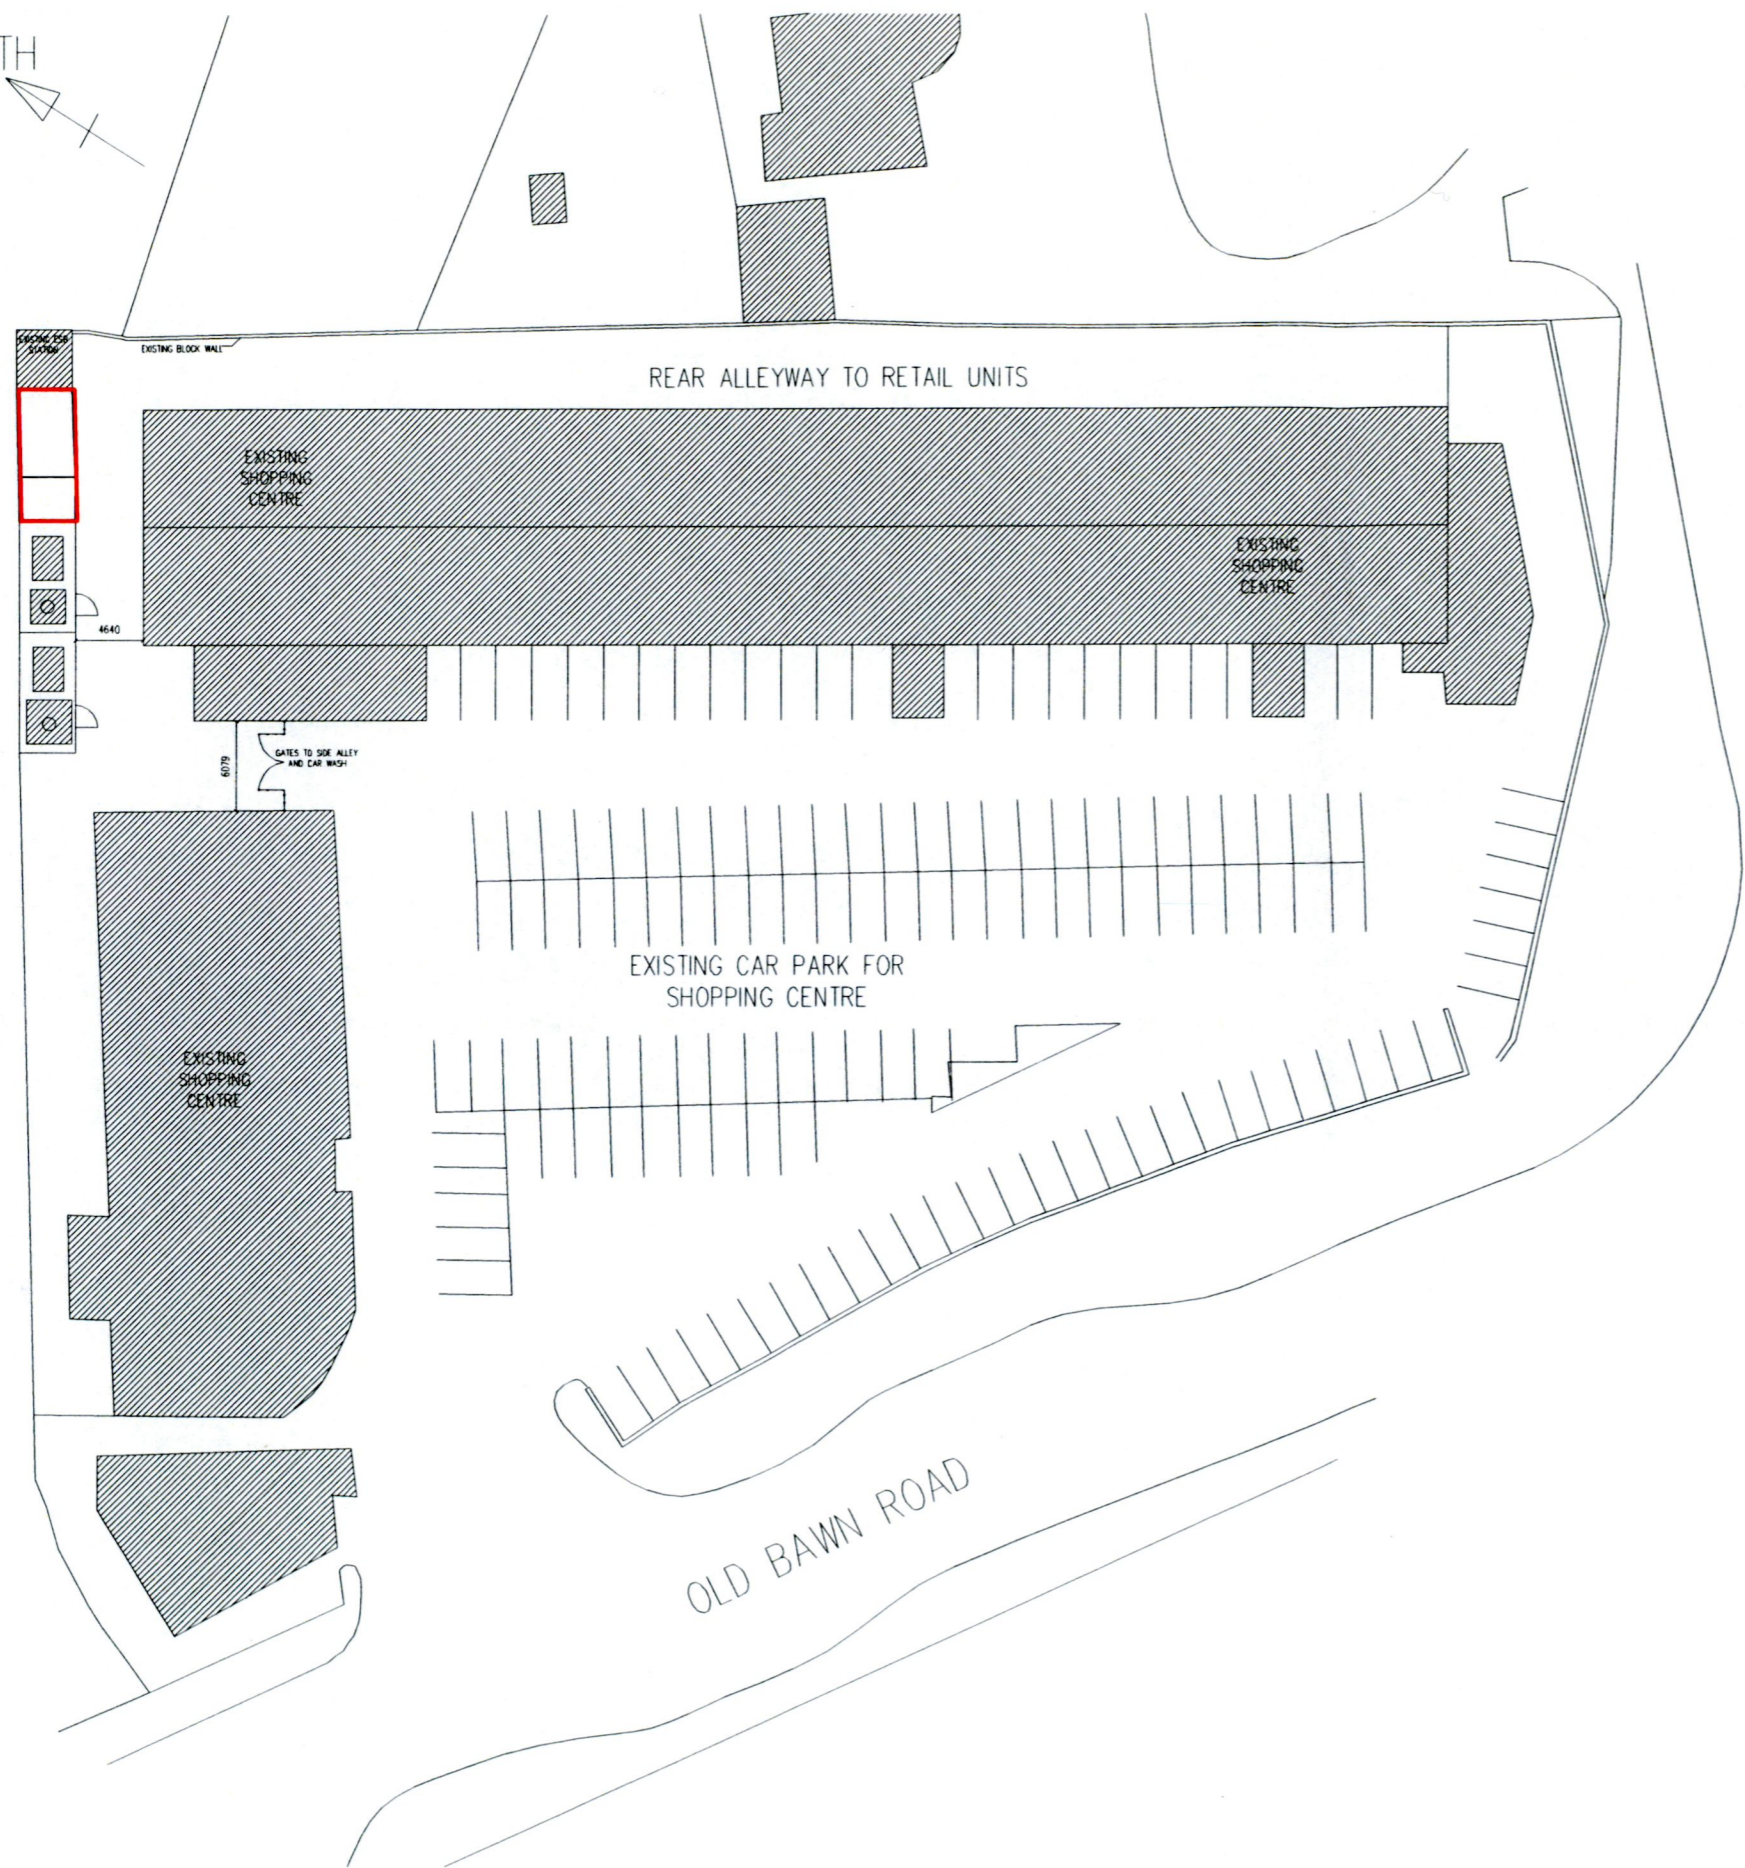

NORTH

02 SITE LOCATION MAP - TALLAGHT AREA
nts

01 SITE LOCATION MAP
1:500

| | | | |
|---------------|---|------------|------------------------------------|
| Applicant: | Kevin Hegarty 14 Ballinclea Heights Killiney, Co. Dublin Mobile: 086 2553631 Phone: 01-2850514 | | |
| Project | CAR WASH FACILITY AT OLD BAWN SHOPPING CENTRE, TALLAGHT, DUBLIN 24 | | |
| Dwg Title | SITE LOCATION MAP | | |
| Scale | 1:500@A3 | Date | 14/10/2022 October 2022 |
| Drawn By | GCH | Checked By | GCH Status PLANNING |
| Drawing Title | RP-OBSC-01 SITE LOCATION MAP | | Rev. - |