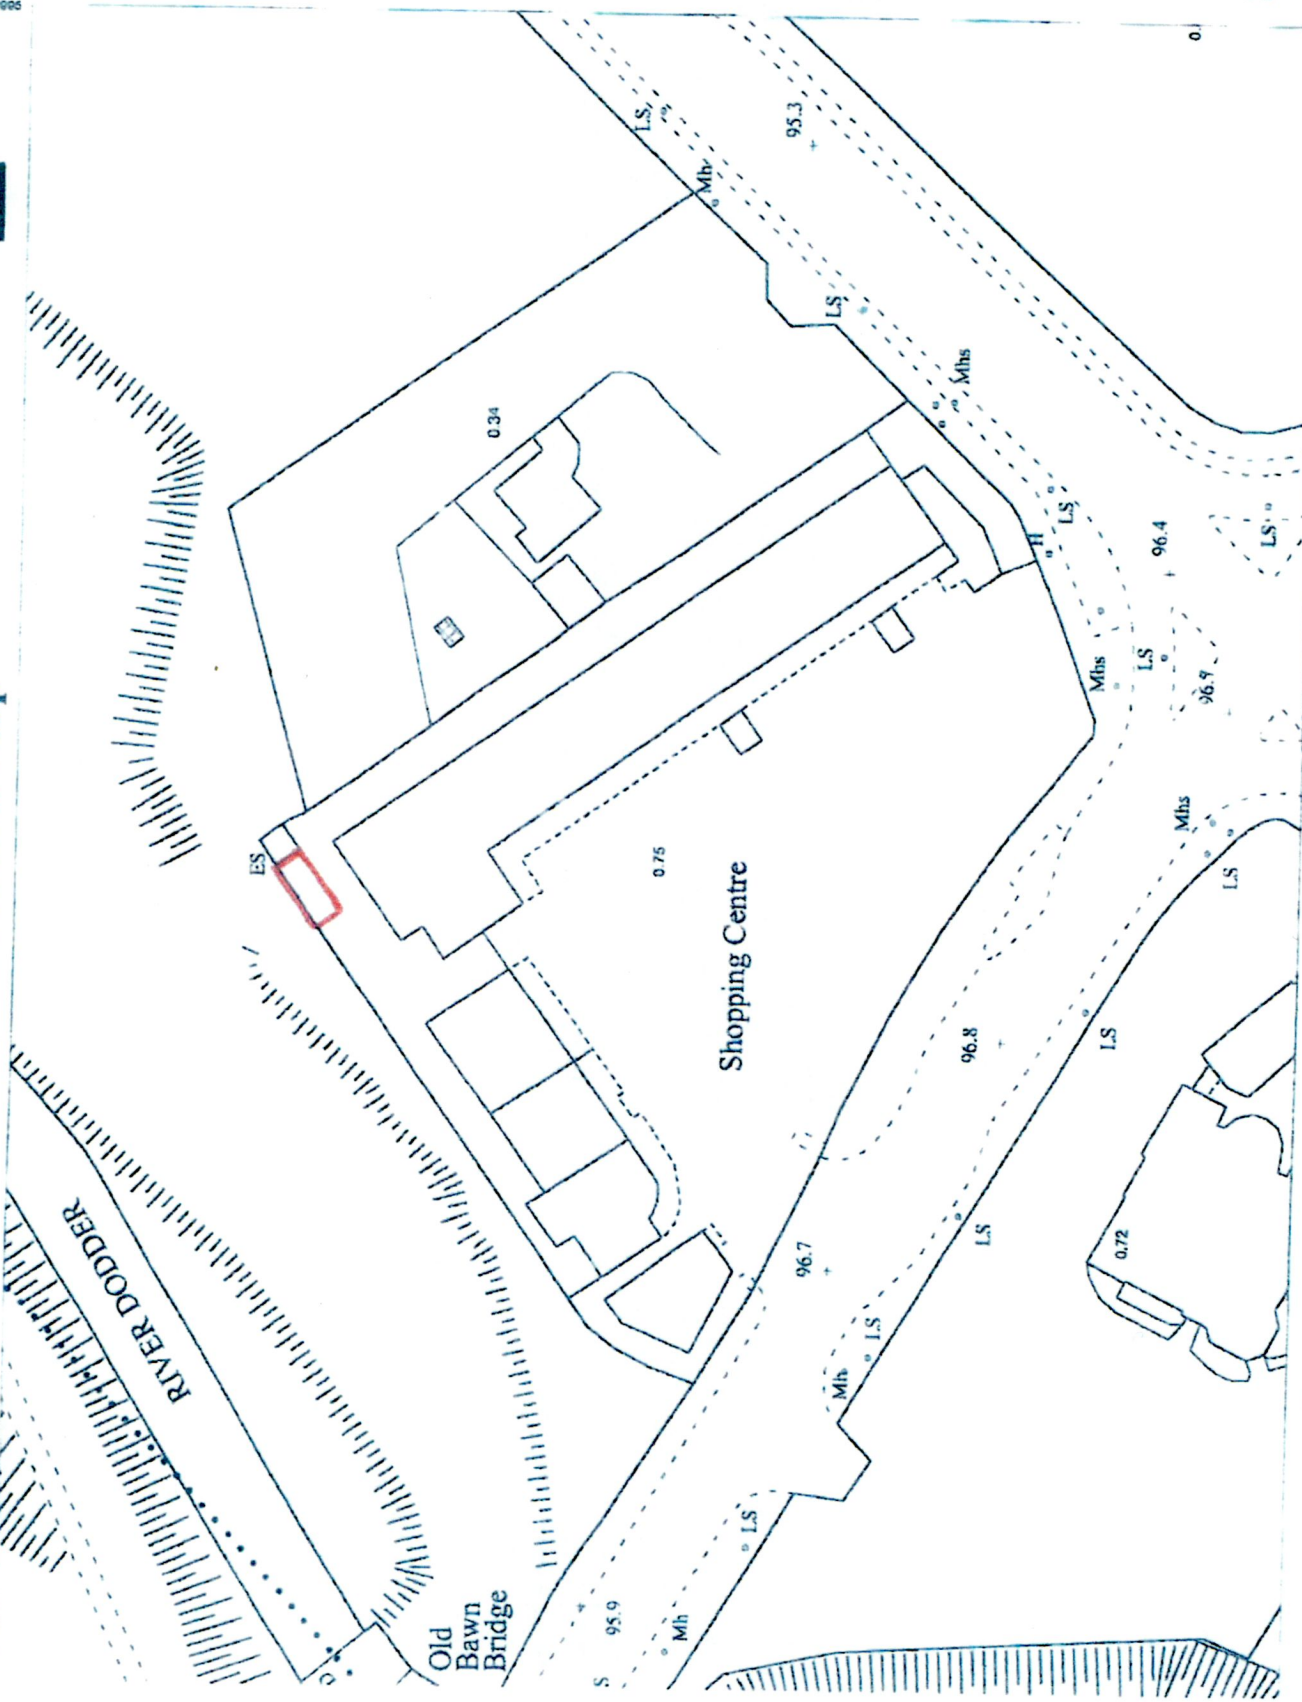

Surveyed 1991
Revised 2010
Levelled 1992

Urban PLACE Map

300900
276300

ITM CENTRE PT COORDS
709805.726328

DESCRIPTION

MAP SHEETS

1:1000
3390-23

OSi
Ordnance Survey
Ireland

© Suirbhreacht Ordnála Éireann, 2010
© Ordnance Survey Ireland, 2010

276214
300900

Scale: 1:1,000
Scála: 1:1,000