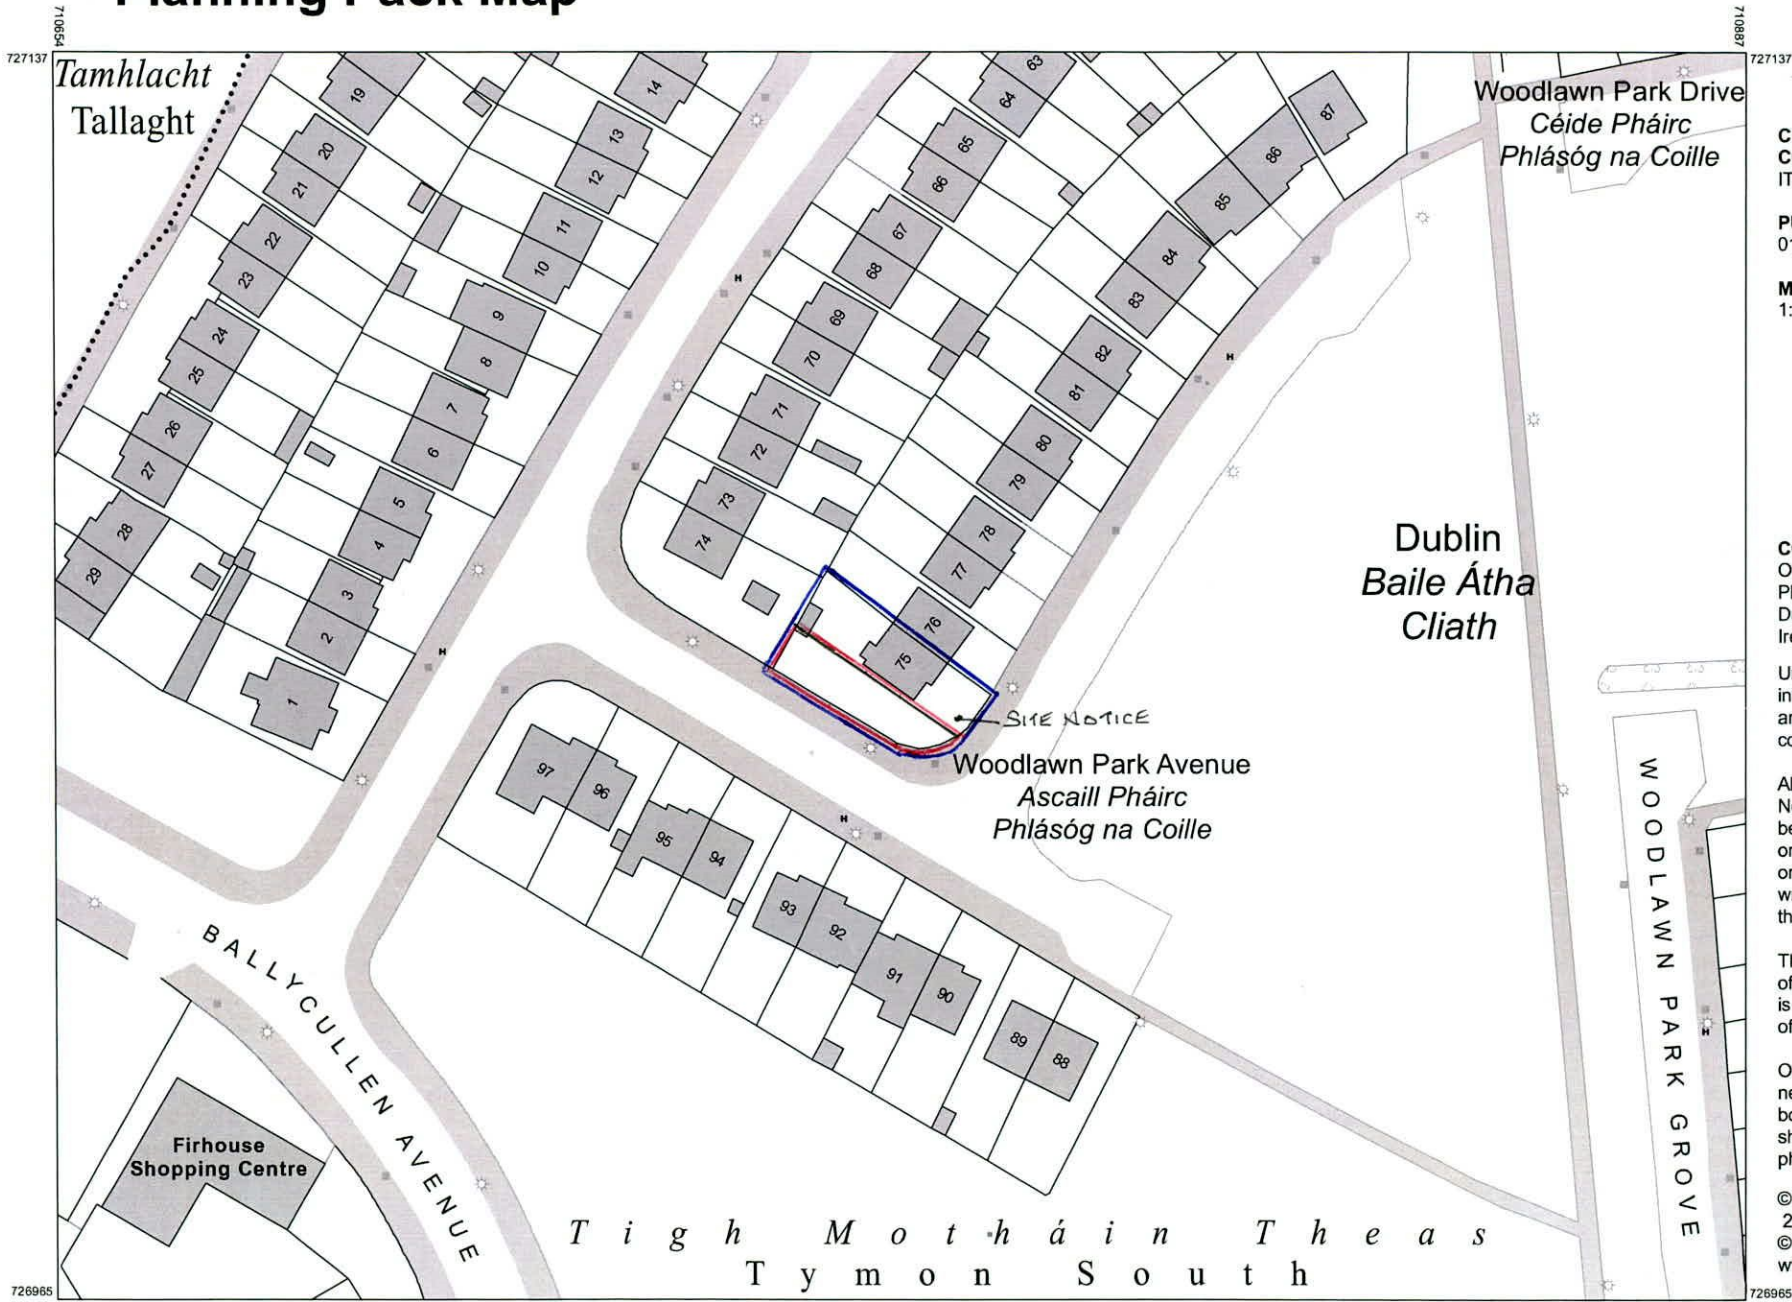

Planning Pack Map

CENTRE COORDINATES:
ITM 710771,727051

PUBLISHED: 01/07/2022
ORDER NO.: 50277657_1

MAP SERIES: 1:1,000
MAP SHEETS: 3390-19

COMPILED AND PUBLISHED BY:
Ordnance Survey Ireland,
Phoenix Park,
Dublin 8,
Ireland.

The representation on this map of a road, track or footpath is not evidence of the existence of a right of way.

Ordnance Survey maps never show legal property boundaries, nor do they show ownership of physical features.

© Suirbhéireacht Ordanáis Éireann, 2022
© Ordnance Survey Ireland, 2022
www.osi.ie/copyright

LEGEND:
<http://www.osi.ie>;
search 'Large Scale Legend'

OUTPUT SCALE: 1:1,000

CAPTURE RESOLUTION:
The map objects are only accurate to the resolution at which they were captured. Output scale is not indicative of data capture scale. Further information is available at: <http://www.osi.ie>; search 'Capture Resolution'