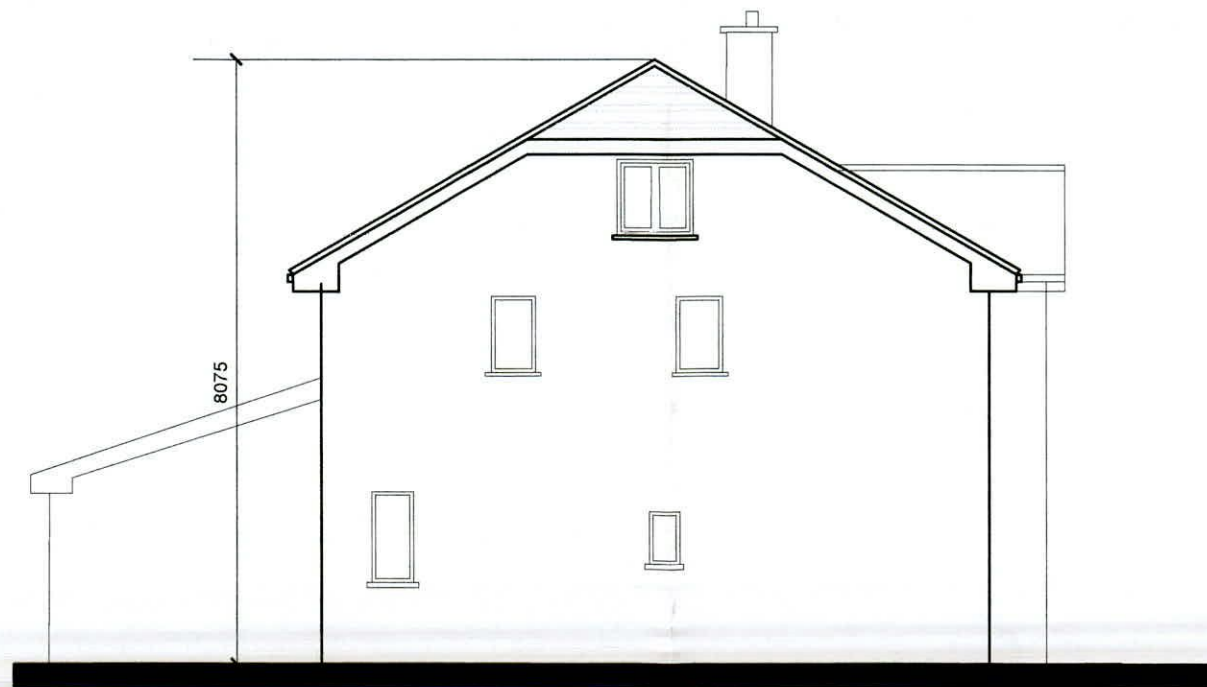

SECTION B-B

SECTION A-A

SIDE ELEVATION

Project		Rear Dormer to No 23 Finnsgrreen		74 Lambourn Park, Clonsilla, Dublin 15	
Drawing Title		Existing sections and side elevation		Phone :- 087 2310726	
Job No	22.36	Drawg No	-011	E Mail :- drbdesign@gmail.com	
Ref Drawg		Plot Date	15.10.22		
Scale	1: 100	Drn	db		
Date		Chkd			