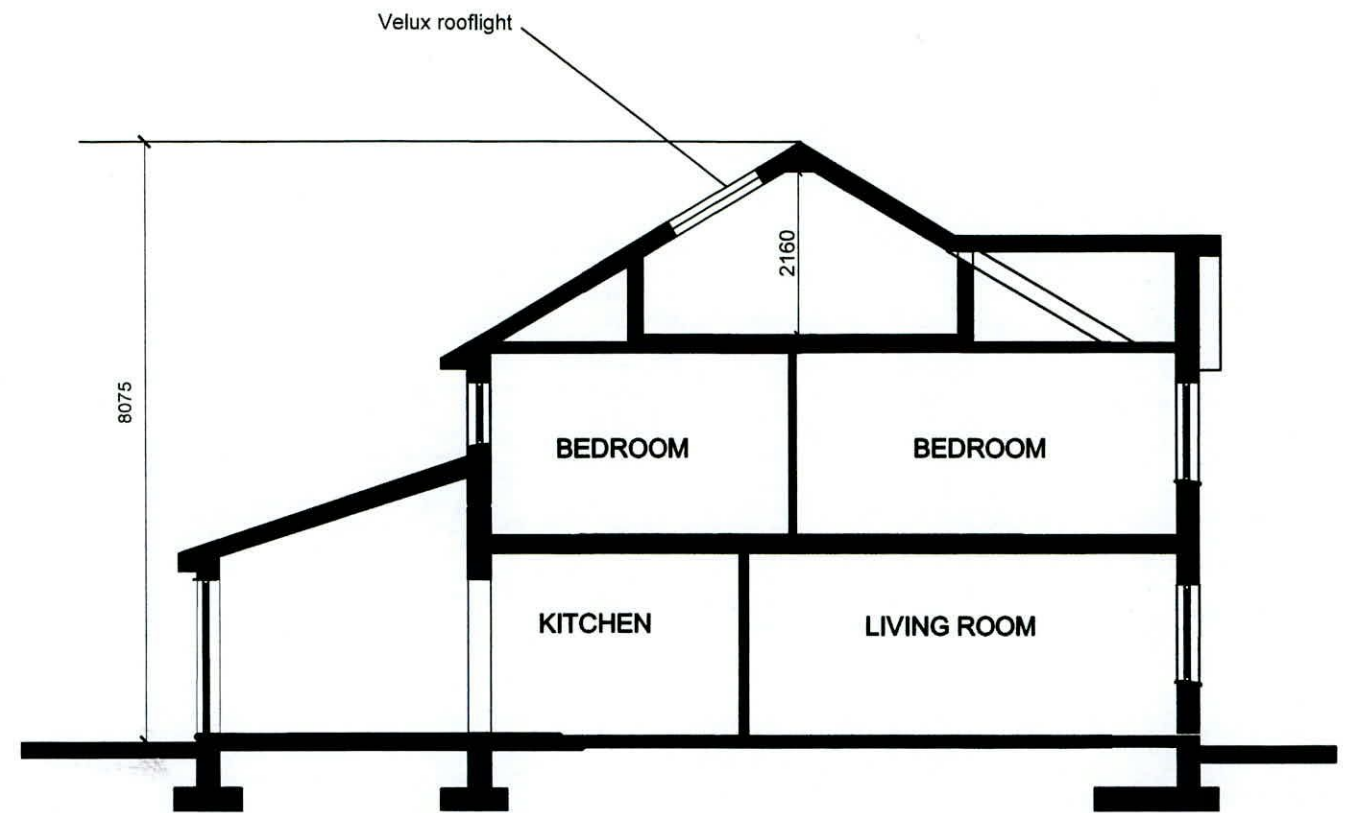

SECTION B-B

SECTION A-A

SIDE ELEVATION

Project		Rear Dormer to No 23 Finnsgrreen		74 Lambourn Park, Clonsilla, Dublin 15	
Drawing Title		Existing sections and side elevation		Phone :- 087 2310726	
Job No	22.36	Drawg No	-011	E Mail :- drbdesign@gmail.com	
Ref Drawg		Plot Date	15.10.22		
Scale	1: 100	Drn	db		
Date		Chkd			