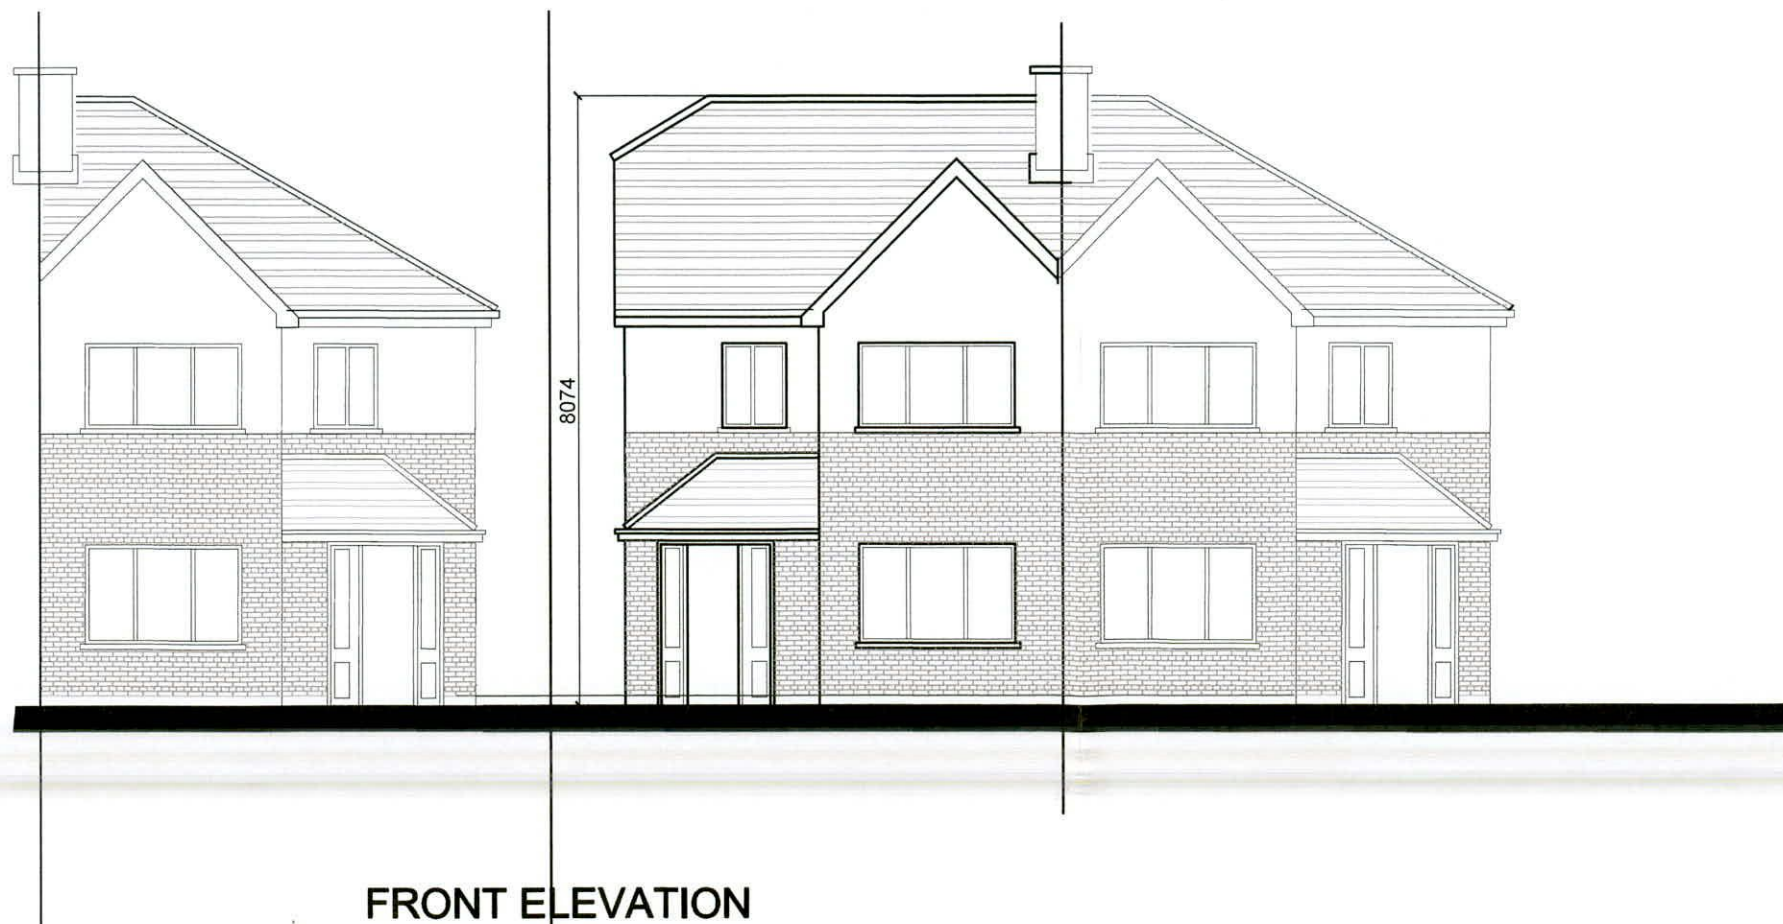

REAR ELEVATION

FRONT ELEVATION

Project		Rear Dormer to No 23 Finnsgrreen	74 Lambourn Park, Clonsilla, Dublin 15
Drawing Title		Existing Front and Rear Elevations.	Phone :- 087 2310728
Job No	22.36	Drawg No	-012
Ref Drawg		Plot Date	15.10.22
Scale	1: 100	Drn	db
Date		Chkd	