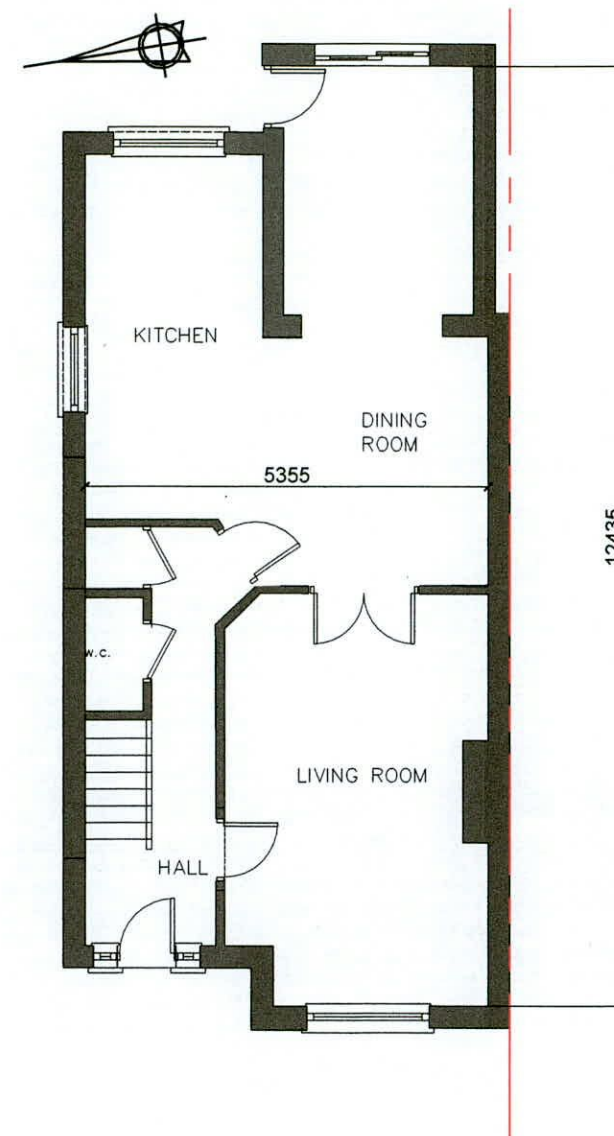

PROPOSED ATTIC PLAN

FIRST FLOOR PLAN

GROUND FLOOR PLAN

Architectural Services Planning Design		<b>DRB</b>	
		Design	
Project		Rear Dormer to No 23 Finnsgrreen	
Drawing Title		Existing Plans	
Job No	22.36	Drawg No	-010
Ref Draw		Plot Date	15.10.22
Scale	1: 100	Drn	db
Date		Chkd	
		74 Lambour Park, Clonsilla, Dublin 15	
		Phone :- 087 2310726	
		E Mail :- drbdesign@gmail.com	