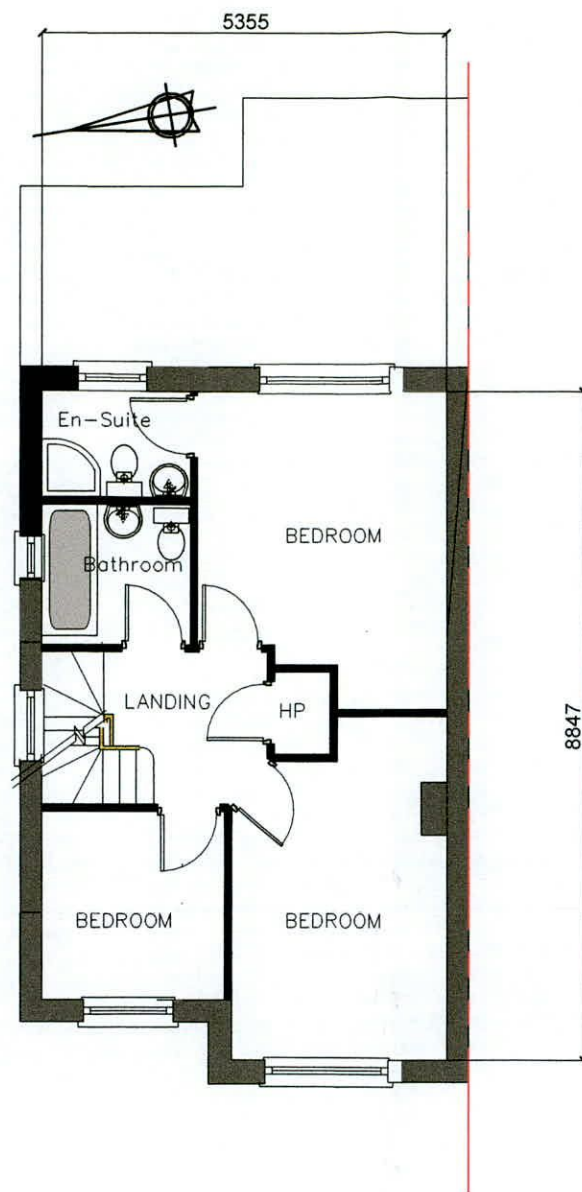

PROPOSED ATTIC PLAN

FIRST FLOOR PLAN

GROUND FLOOR PLAN

Architectural Services Planning Design		<b>DRB</b>	
		Design	
Project		Rear Dormer to No 23 Finnsgrreen	
Drawing Title		Existing Plans	
Job No	22.36	Drawg No	-010
Ref Draw		Plot Date	15.10.22
Scale	1: 100	Drn	db
Date		Chkd	
		74 Lambour Park, Clonsilla, Dublin 15	
		Phone :- 087 2310726	
		E Mail :- drbdesign@gmail.com	