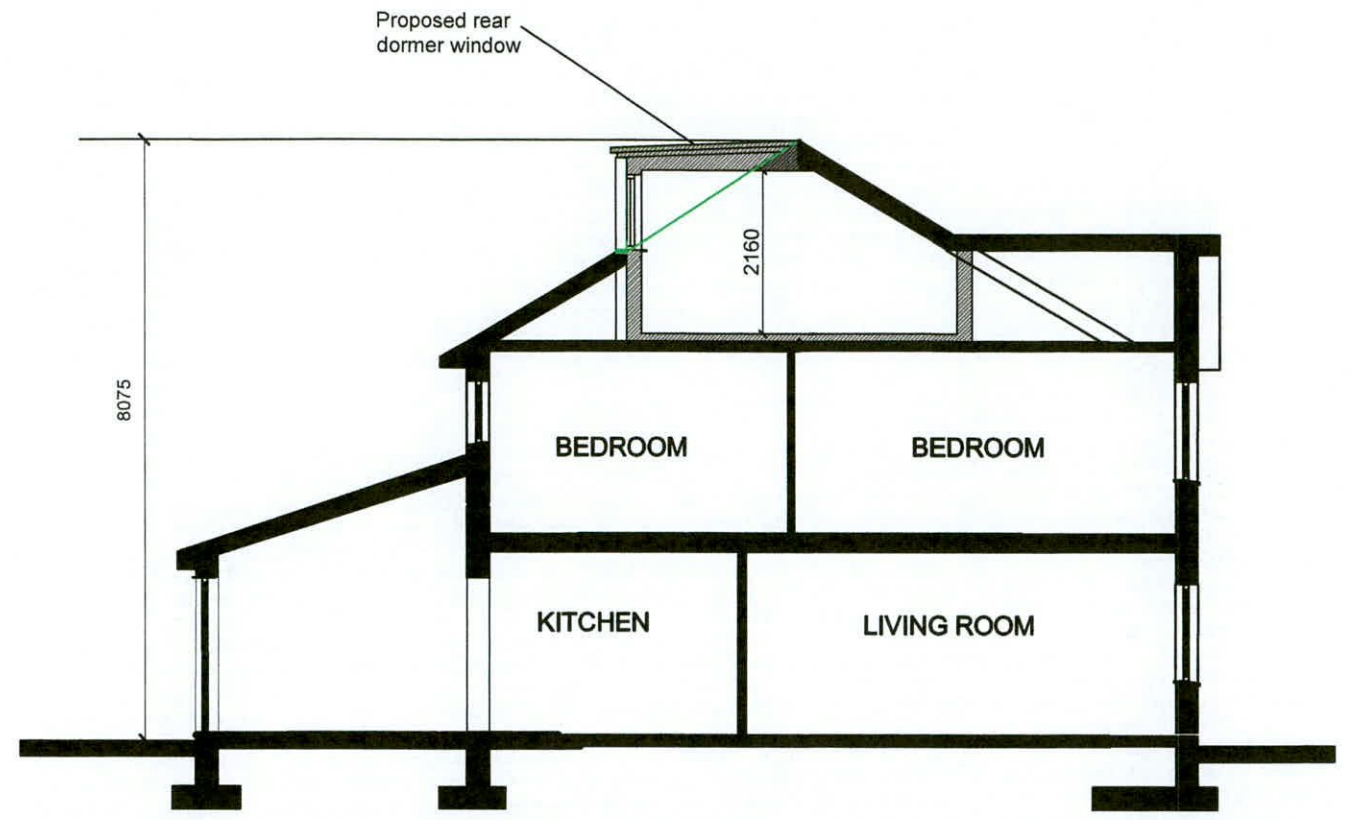

SECTION B-B

SECTION A-A

SIDE ELEVATION

Project		Rear Dormer to No 23 Finnsgrreen	
Drawing Title		Proposed Section and Side Elevation	
Job No	22.36	Drwg No	-005
Ref Drwg		Plot Date	15.10.22
Scale	1: 100	Drn	db
Date		Chkd	