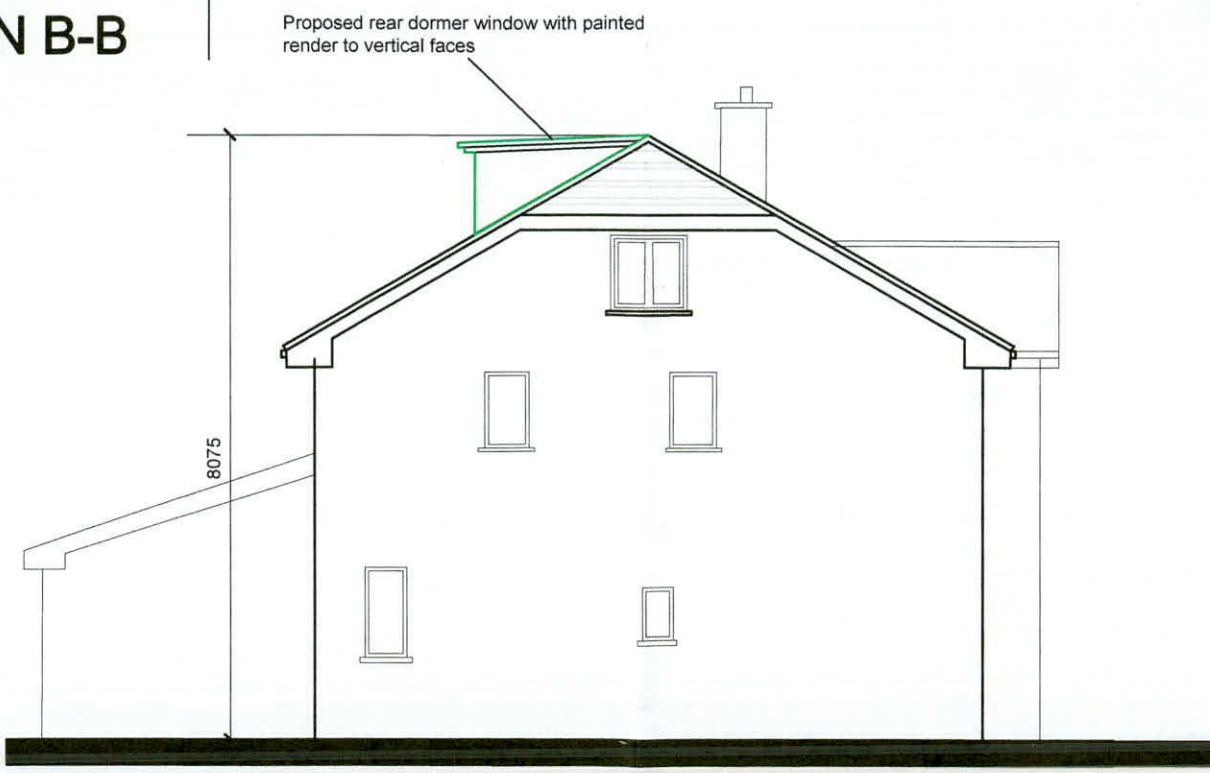

SECTION B-B

SECTION A-A

SIDE ELEVATION

Project		Rear Dormer to No 23 Finnsgrreen	
Drawing Title		Proposed Section and Side Elevation	
Job No	22.36	Drwg No	-005
Ref Drwg		Plot Date	15.10.22
Scale	1: 100	Drn	db
Date		Chkd	