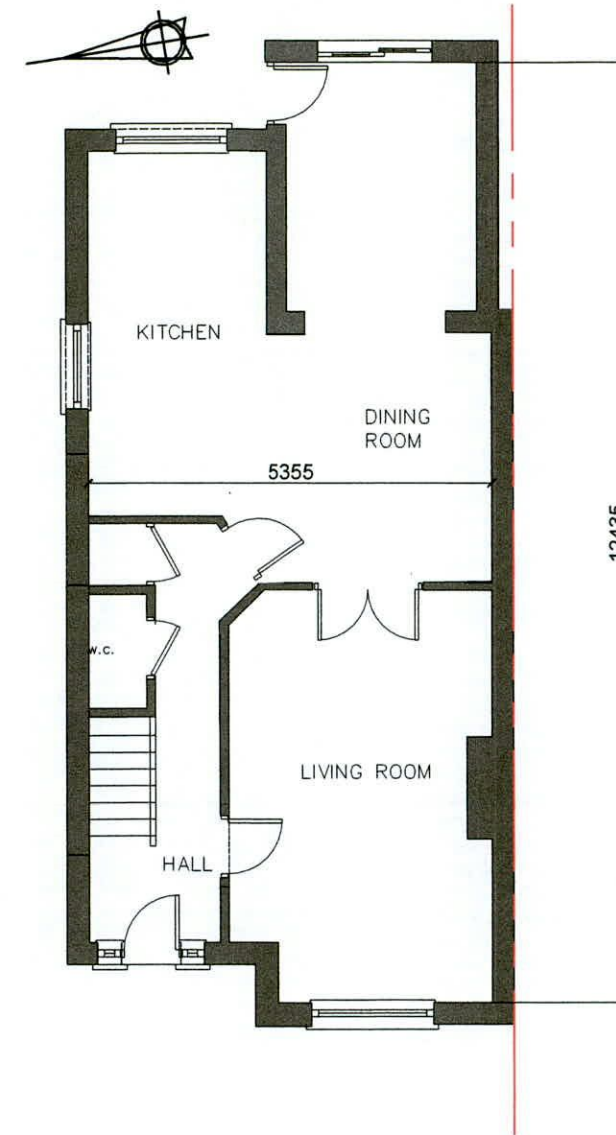

PROPOSED ATTIC PLAN

FIRST FLOOR PLAN

GROUND FLOOR PLAN

Project		Rear Dormer to No 23 Finnsgrreen		74 Lambour Park, Clonsilla, Dublin 15 Phone :- 087 2310728 E Mail :- drbdesign@gmail.com
Drawing Title		Proposed Plans		
Job No	22.36	Drwg No	-003	
Ref Drwg		Plot Date	15.10.22	
Scale	1: 100	Drn	db	
Date		Chkd		