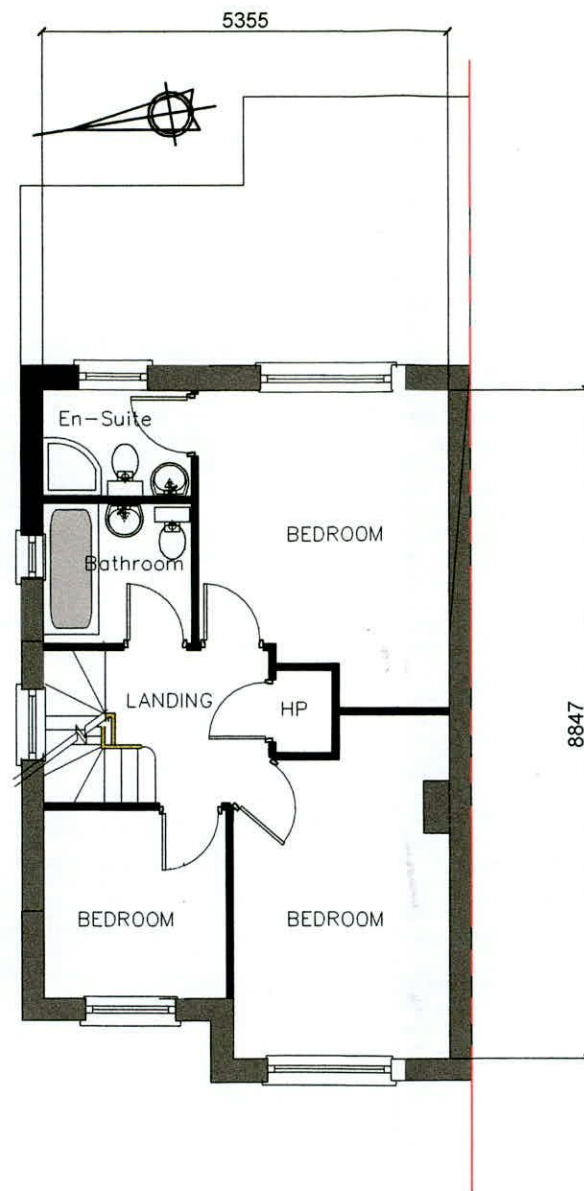

PROPOSED ATTIC PLAN

FIRST FLOOR PLAN

GROUND FLOOR PLAN

Project		Rear Dormer to No 23 Finnsgrreen		74 Lambour Park, Clonsilla, Dublin 15 Phone :- 087 2310728 E Mail :- drbdesign@gmail.com
Drawing Title		Proposed Plans		
Job No	22.36	Drwg No	-003	
Ref Drwg		Plot Date	15.10.22	
Scale	1: 100	Drn	db	
Date		Chkd		