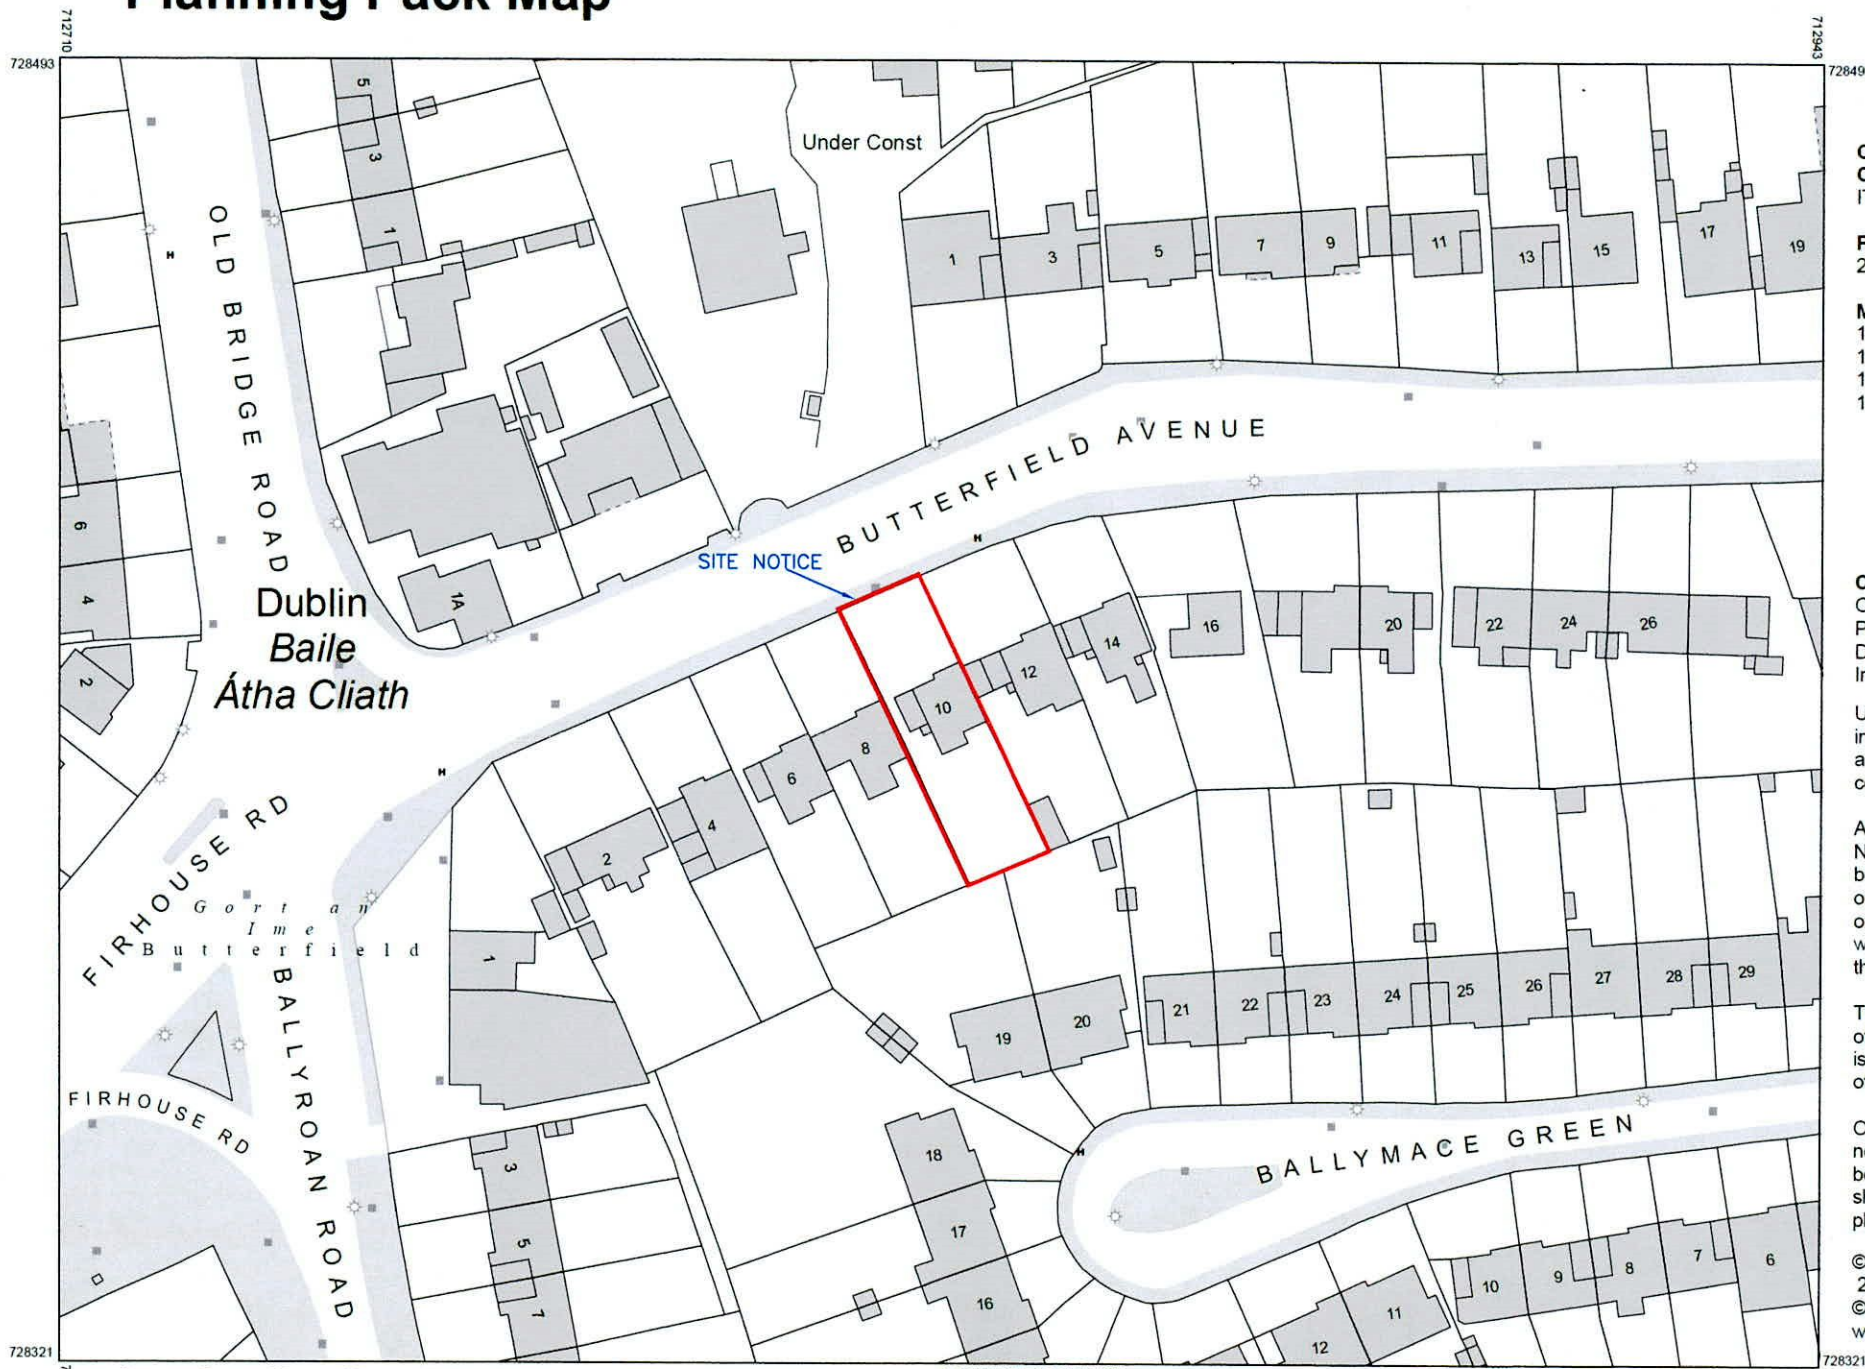

# Planning Pack Map

**CENTRE COORDINATES:**  
ITM 712827,728407

**PUBLISHED:** 20/06/2022  
**ORDER NO.:** 50275304\_1

**MAP SERIES:** 1:1,000  
1:1,000  
1:1,000  
1:1,000  
**MAP SHEETS:** 3391-01  
3391-02  
3391-06  
3391-07

The representation on this map of a road, track or footpath is not evidence of the existence of a right of way.

Ordnance Survey maps never show legal property boundaries, nor do they show ownership of physical features.