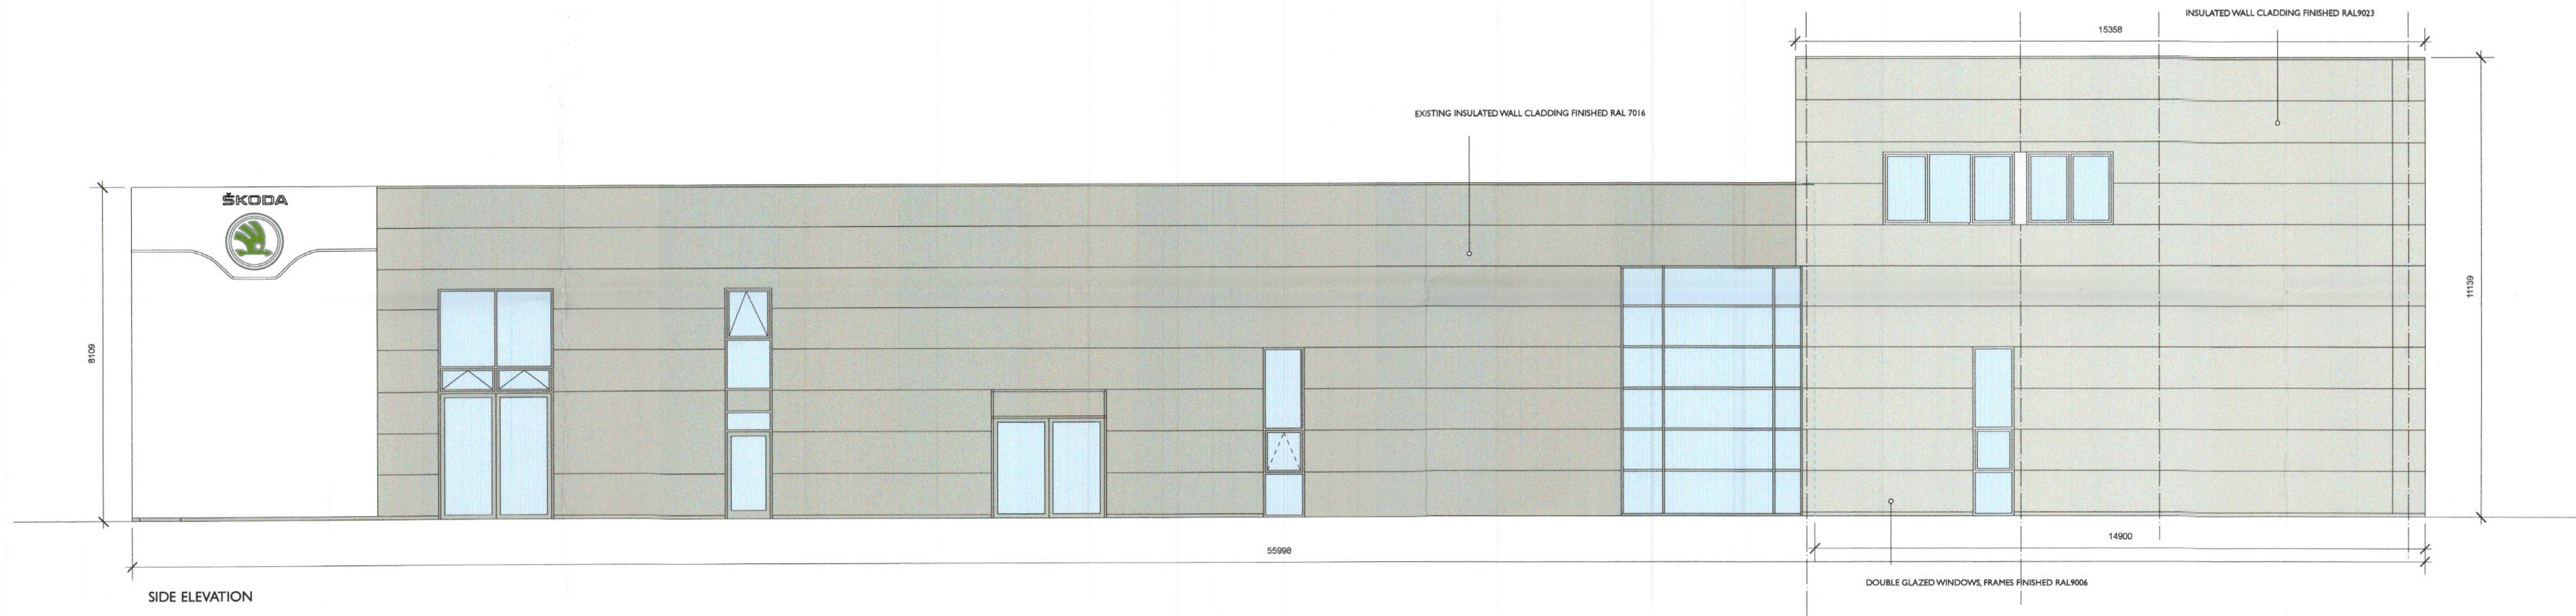

FRONT ELEVATION

REAR ELEVATION

SIDE ELEVATION

SIDE ELEVATION

PLANNING APPLICATION

REV.	DATE	DESCRIPTION
PROJECT		PILSEN SKODA EXTENSION
TITLE		ELEVATIONS
CLIENT		PILSEN AUTO LTD
<p>EMD Architects 107 Ludford Road, Ballinteer, Dublin 16, Ireland p. +353 1 2987948 f. +353 1 2960811 e. info@emdashitects.com</p>		
SCALE	DATE	DWG. No.
1:100 @ A1	OCT 2022	3027-PA05