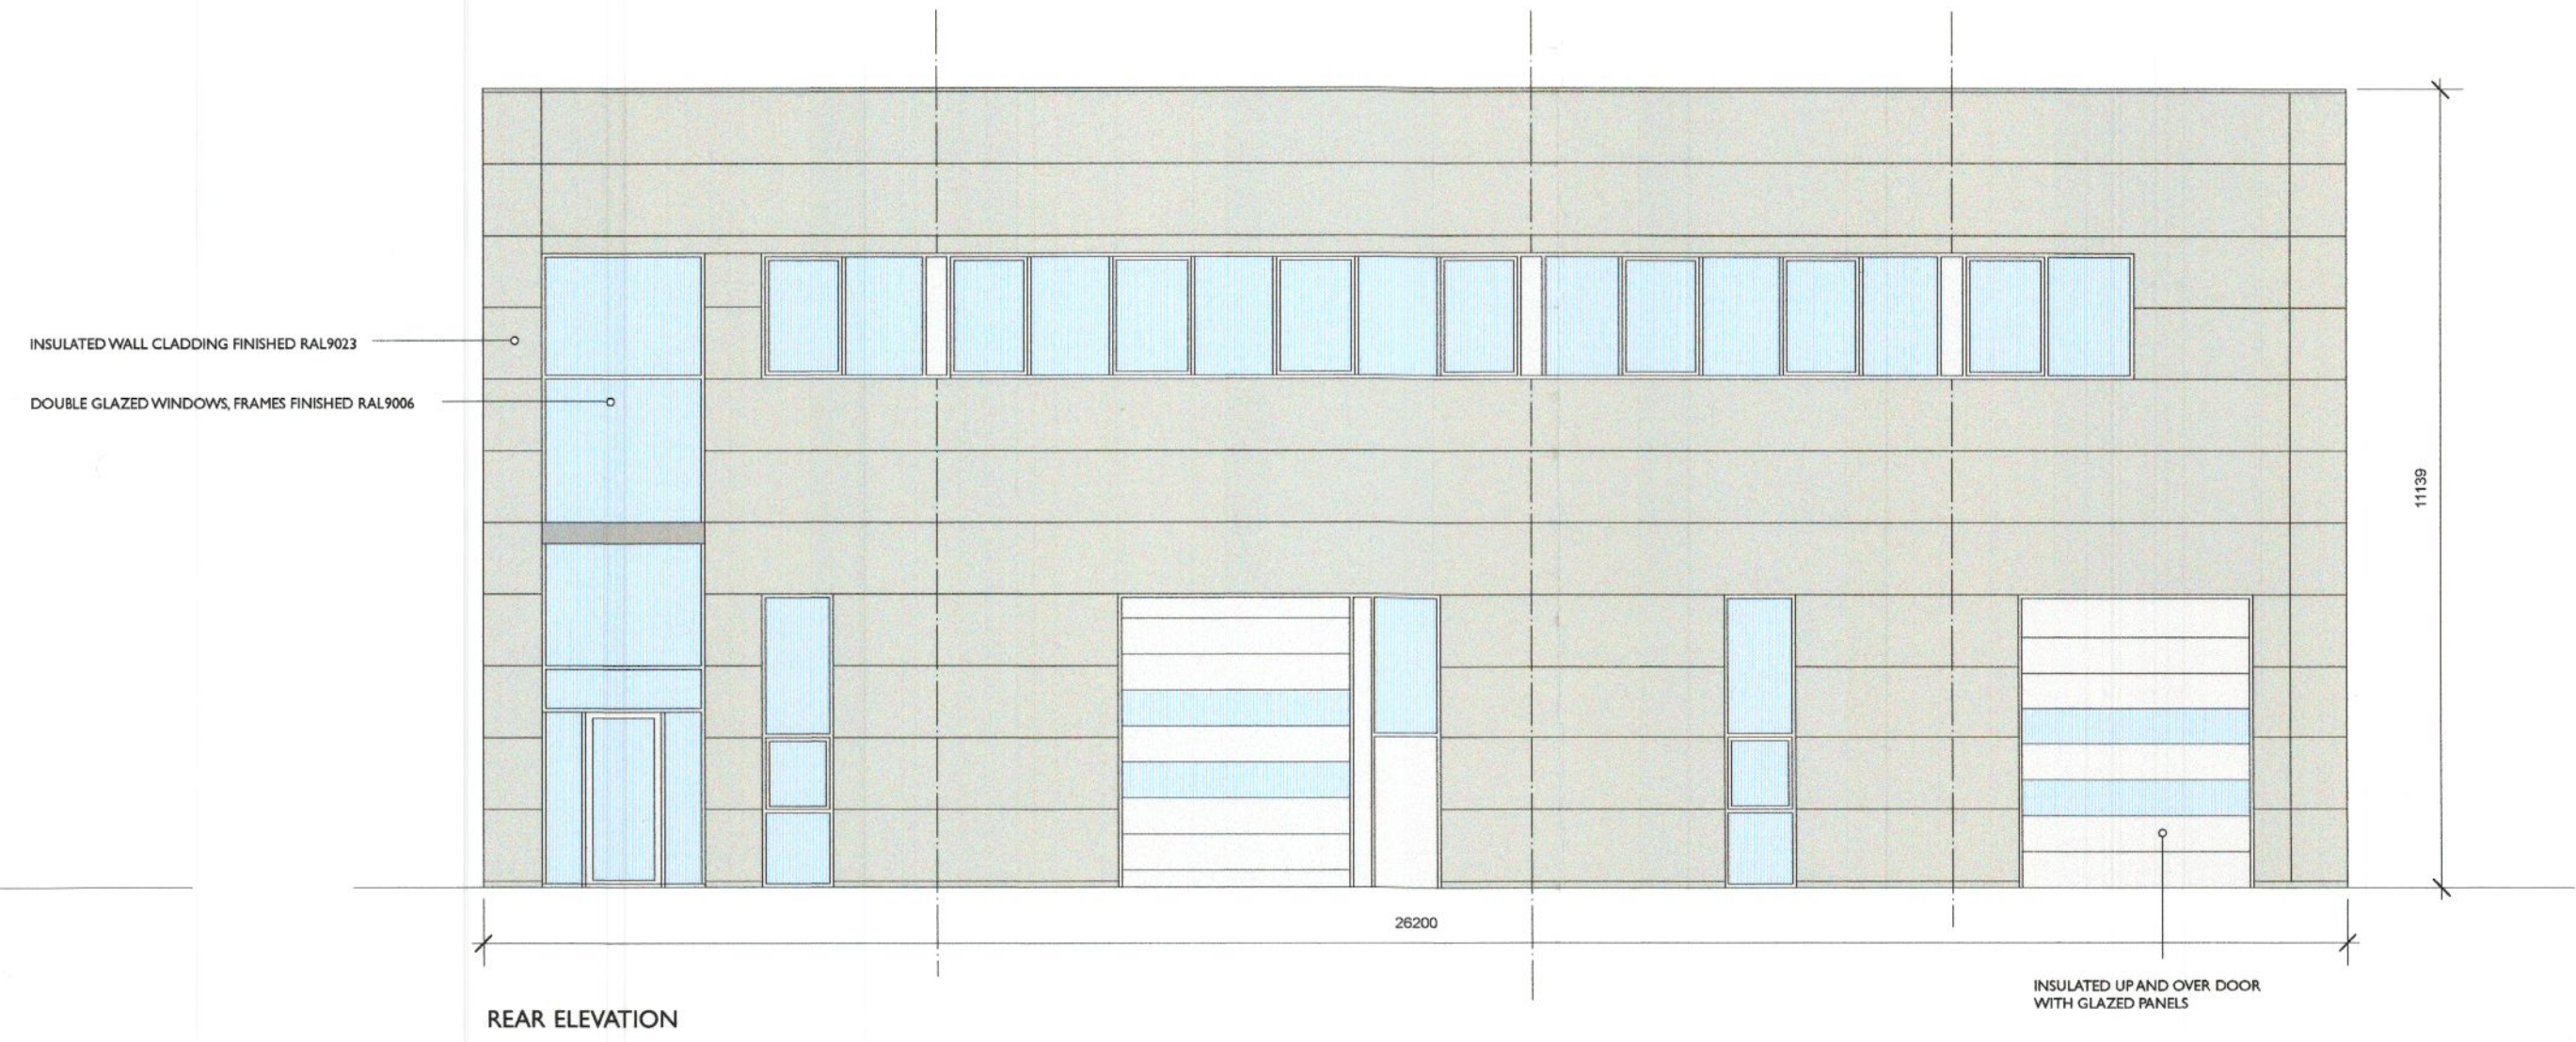

FRONT ELEVATION

REAR ELEVATION

SIDE ELEVATION

SIDE ELEVATION

PLANNING APPLICATION

REV.	DATE	DESCRIPTION
PROJECT		PILSEN SKODA EXTENSION
TITLE		ELEVATIONS
CLIENT		PILSEN AUTO LTD
<p>EMD Architects 107 Ludford Road, Ballinteer, Dublin 16, Ireland p. +353 1 2987948 f. +353 1 2960811 e. info@emdashitects.com</p>		
SCALE	DATE	DWG. No.
1:100 @ A1	OCT 2022	3027-PA05