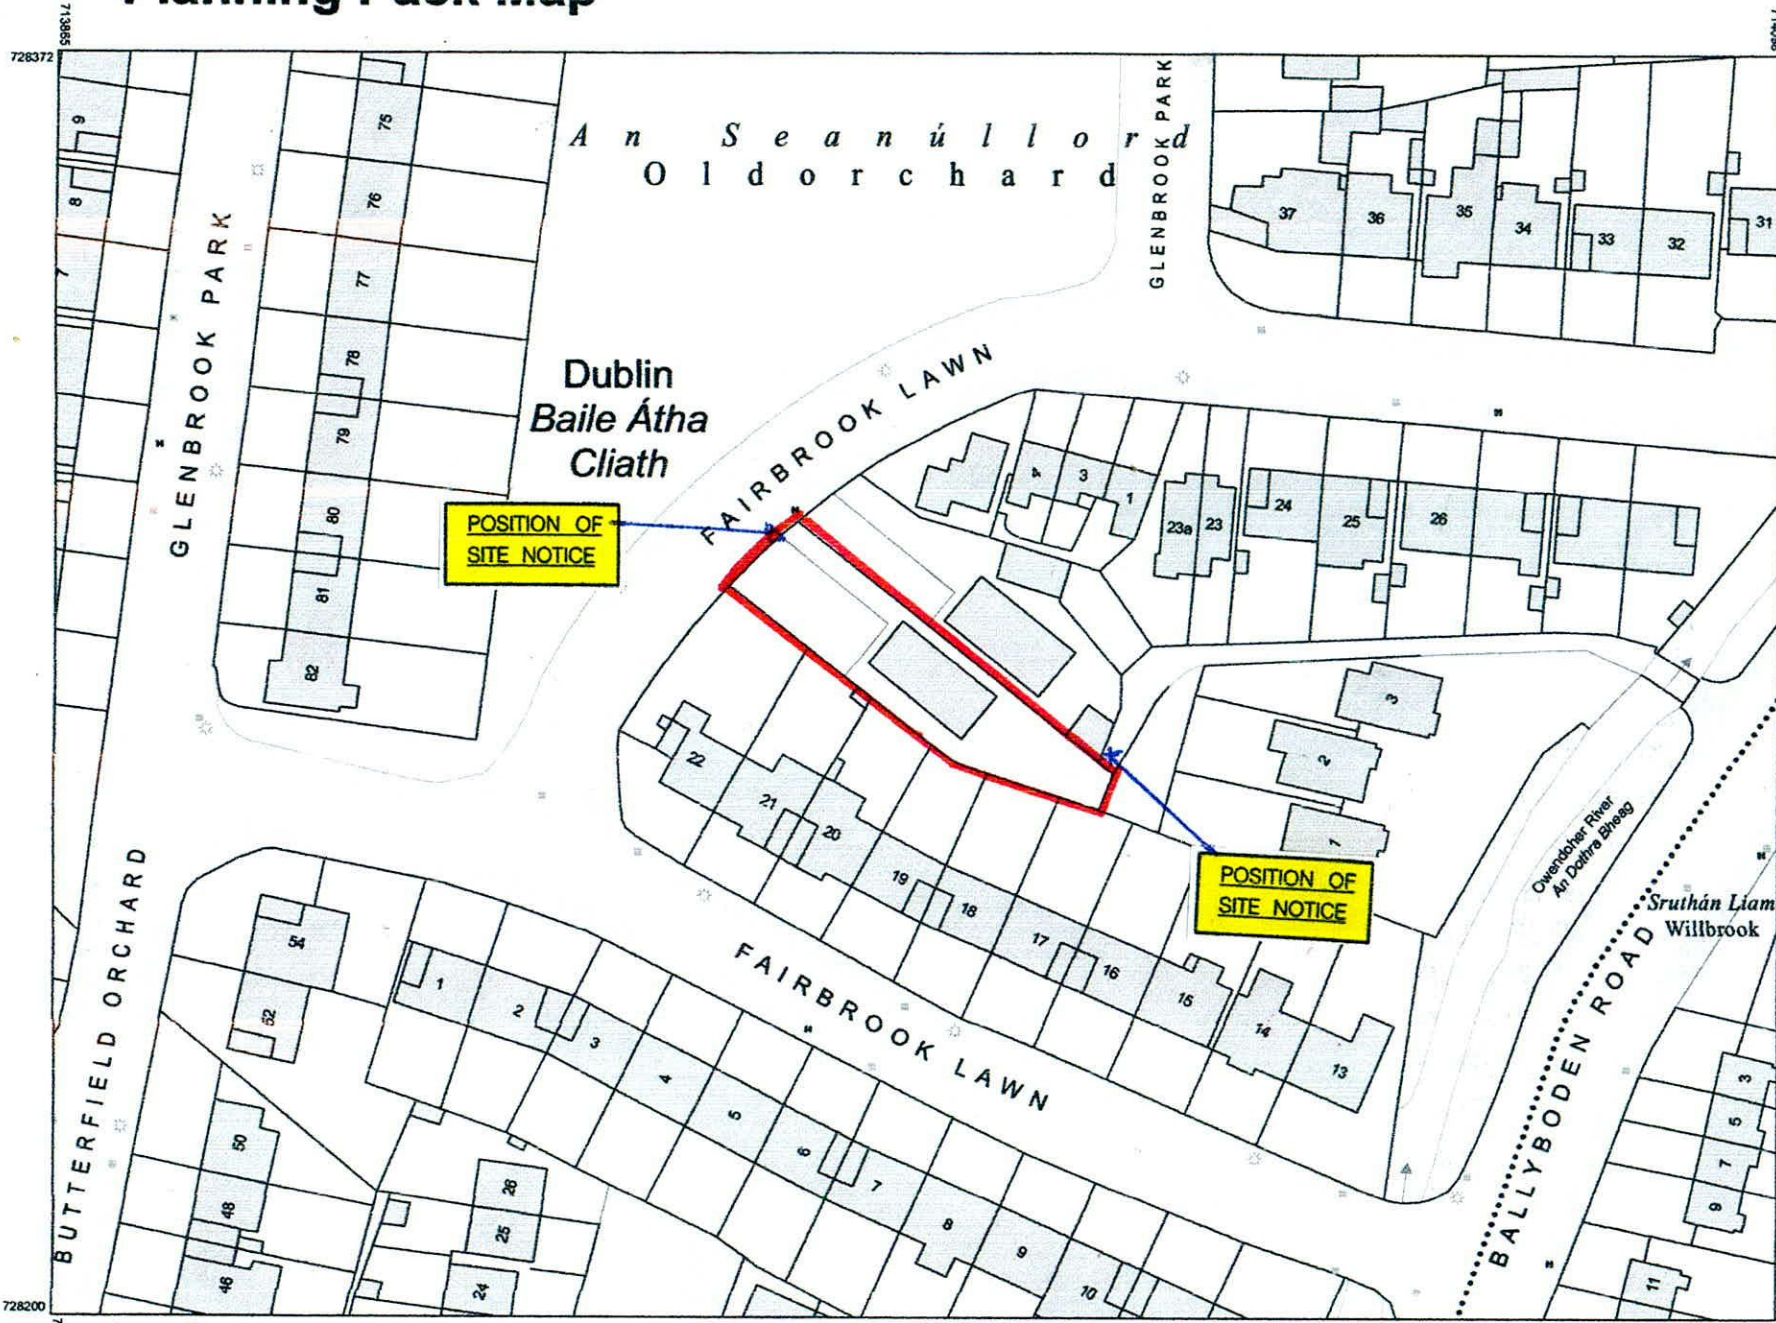

Planning Pack Map

CENTRE COORDINATES:
ITM 713982,728286

PUBLISHED: 27/09/2022 **ORDER NO.:** 50293625_1

MAP SERIES: 1:1,000 **MAP SHEETS:** 3391-08

COMPILED AND PUBLISHED BY:
Ordnance Survey Ireland,
Phoenix Park,
Dublin 8,
Ireland.

The representation on this map
of a road, track or footpath
is not evidence of the existence
of a right of way.

Ordnance Survey maps
never show legal property
boundaries, nor do they
show ownership of
physical features.

© Suirbhéireacht Ordanáis Éireann,
2022
© Ordnance Survey Ireland, 2022
www.osi.ie/copyright

OUTPUT SCALE: 1:1,000

CAPTURE RESOLUTION:
The map objects are only accurate to the
resolution at which they were captured.
Output scale is not indicative of data capture scale.
Further information is available at:
<http://www.osi.ie>; search 'Capture Resolution'