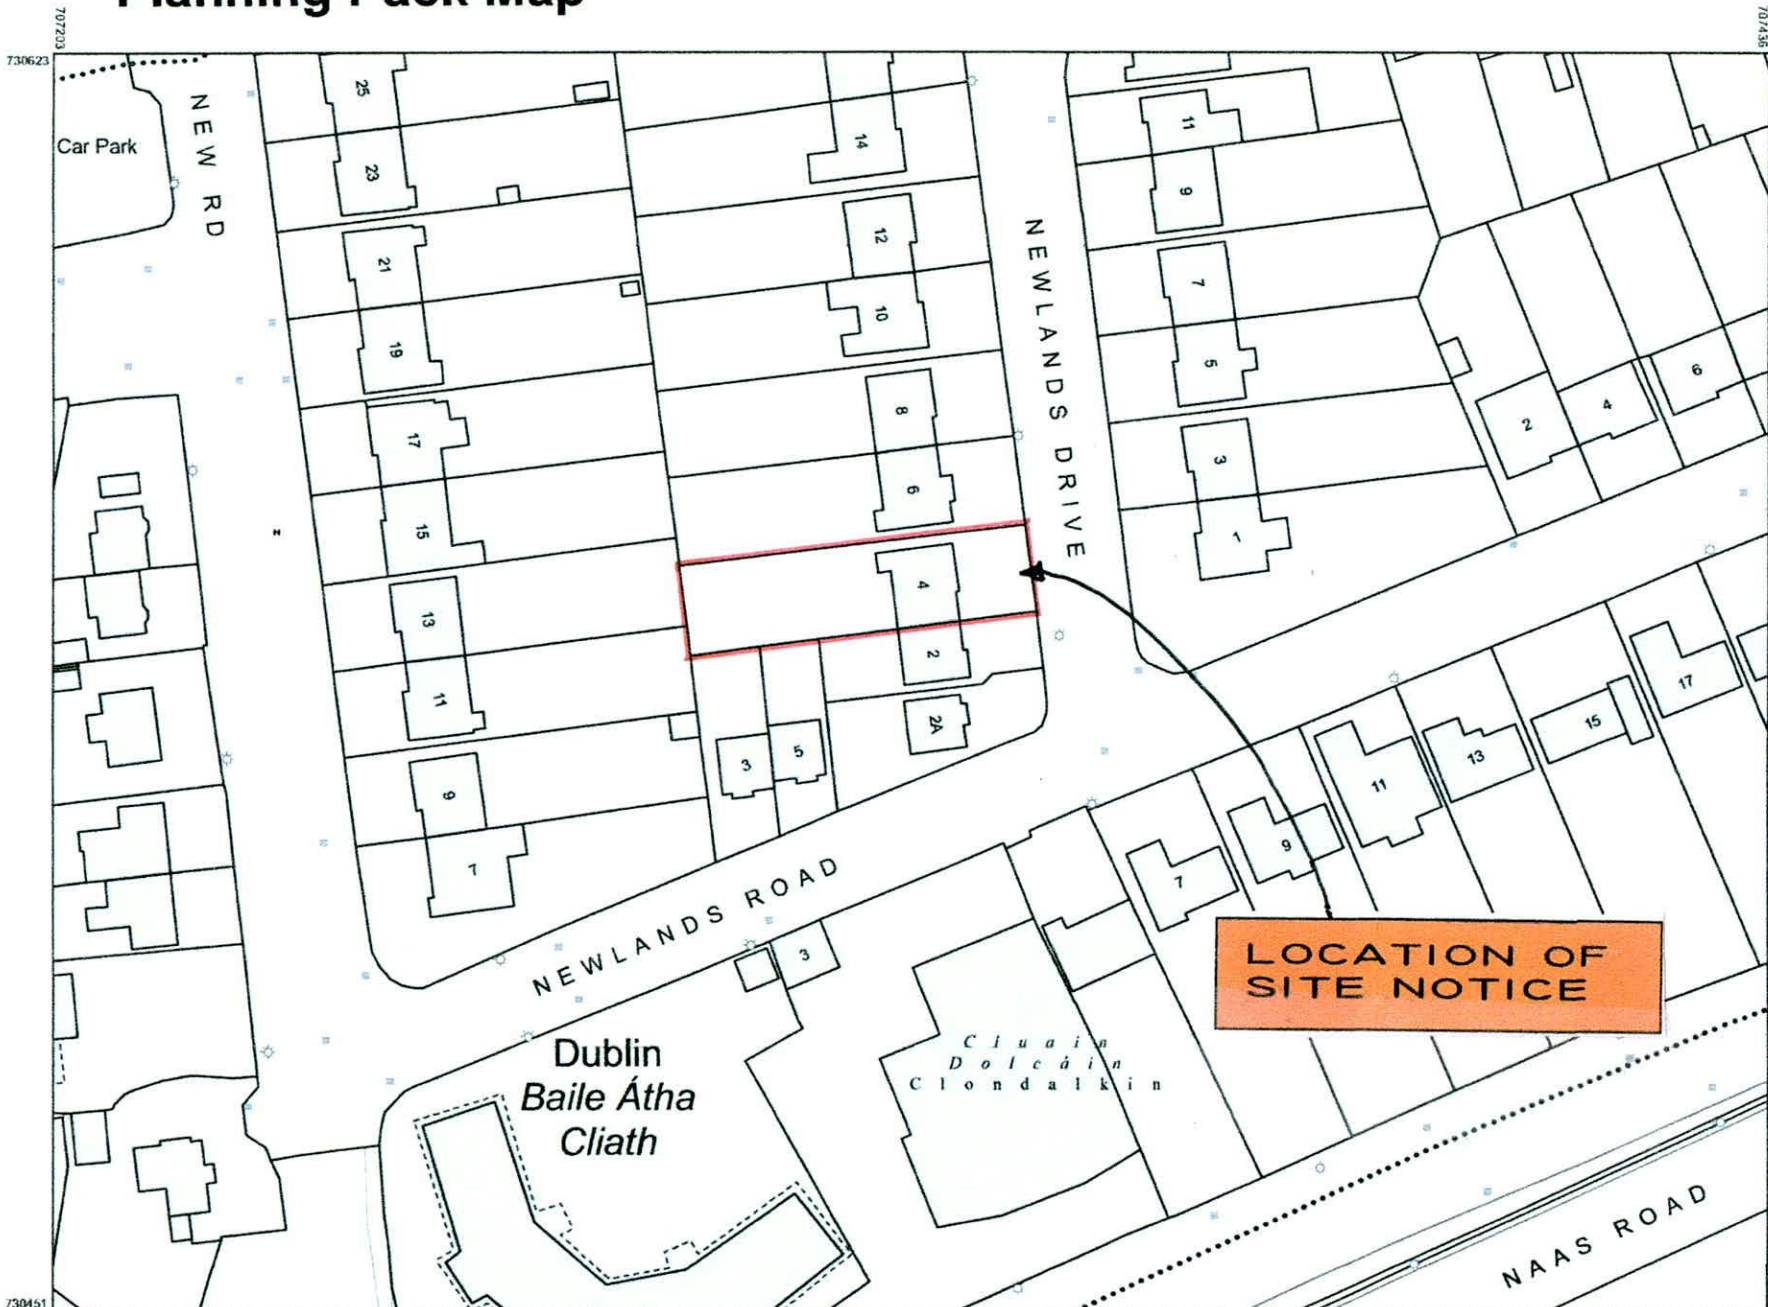

Planning Pack Map

CENTRE COORDINATES:
ITM 707320,730537

PUBLISHED: 02/10/2022
ORDER NO.: 50294531_1

MAP SERIES: 1:1,000
MAP SHEETS: 3326-15

COMPILED AND PUBLISHED BY:
Ordnance Survey Ireland,
Phoenix Park,
Dublin 8,
Ireland.

The representation on this map of a road, track or footpath is not evidence of the existence of a right of way.

Ordnance Survey maps never show legal property boundaries, nor do they show ownership of physical features.

© Suirbhéireacht Ordanáis Éireann, 2022
© Ordnance Survey Ireland, 2022
www.osi.ie/copyright

OUTPUT SCALE: 1:1,000

CAPTURE RESOLUTION:
The map objects are only accurate to the resolution at which they were captured. Output scale is not indicative of data capture scale. Further information is available at: <http://www.osi.ie>; search 'Capture Resolution'