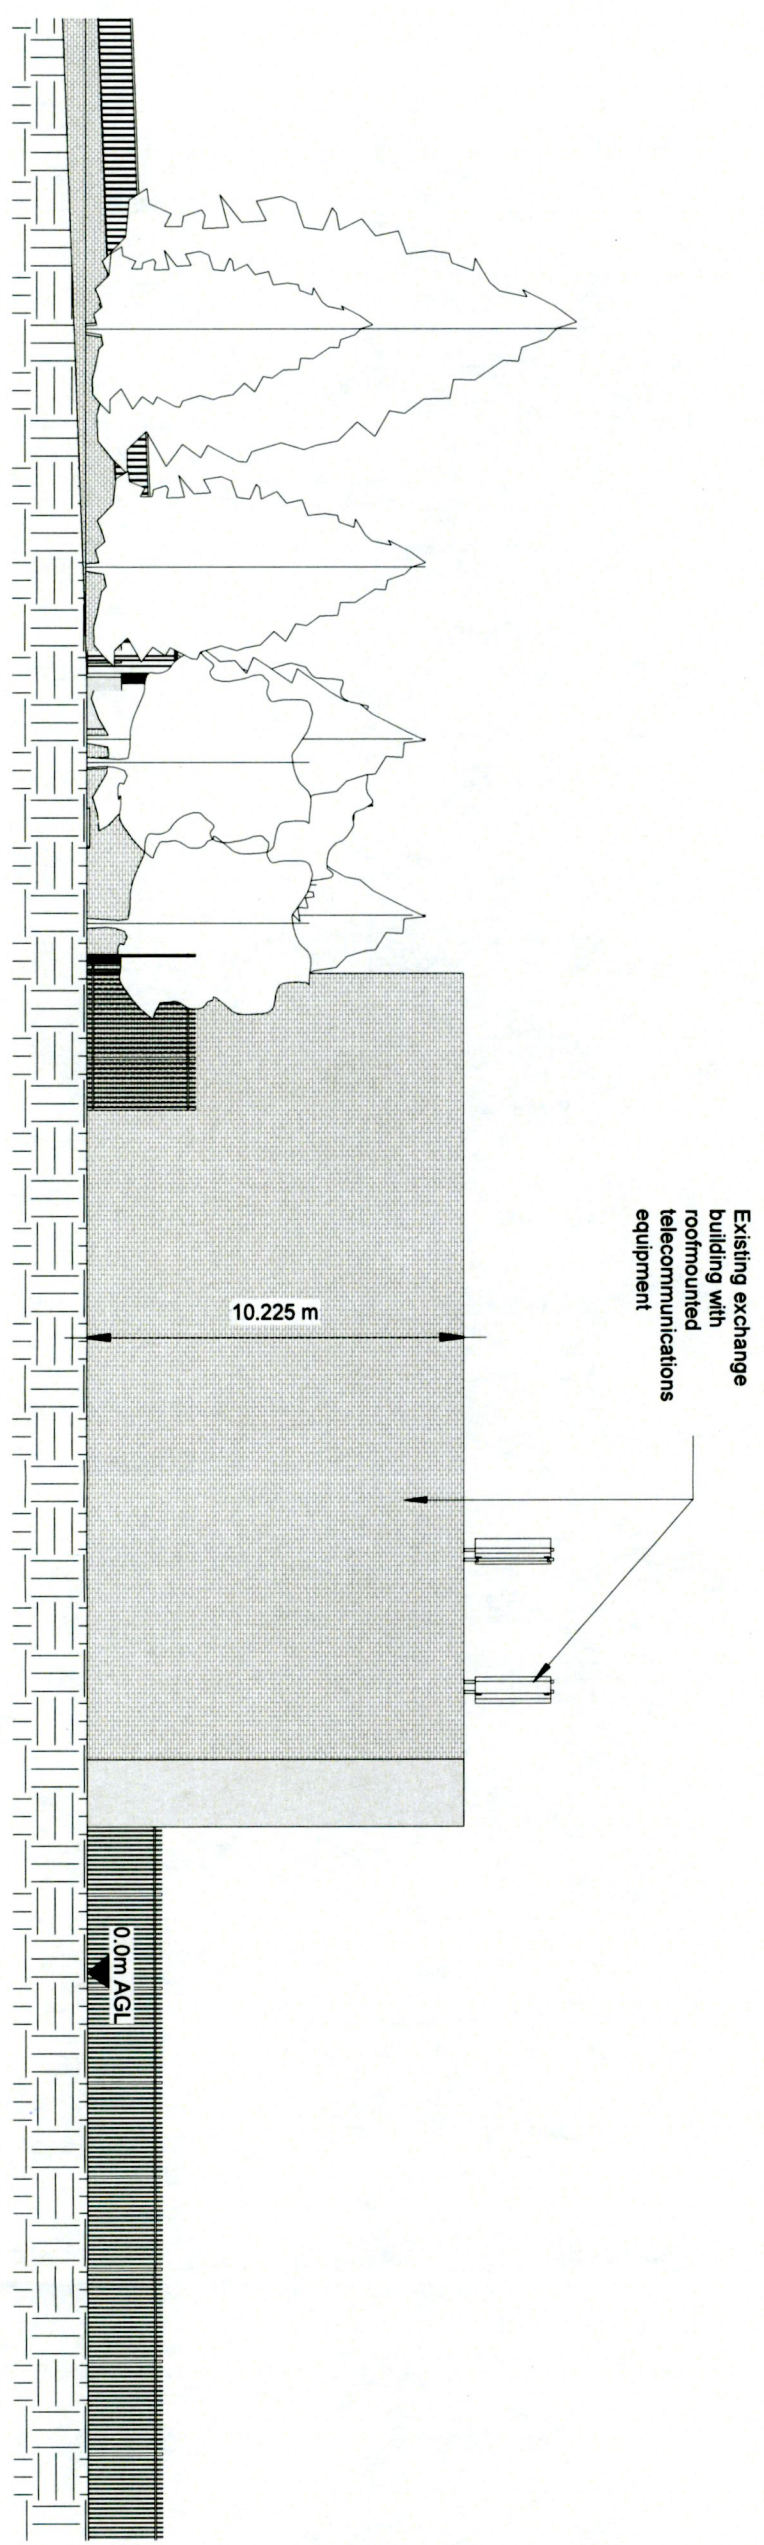

- Notes**
1. Do not scale. Measurements are indicative only.
 2. All dimensions are in millimetres unless noted otherwise.
 3. Assume all site details are existing unless otherwise specified.

Coordinates

Site	Access
Latitude: 53.357341	Latitude: 53.35701
Longitude: -6.429657	Longitude: -6.4289
Easting: 304591	Easting: 304657
Northing: 235251	Northing: 235213

Existing Structure Details

Type: Rooftop	Height: 10.225m
Proposed Structure Details	
Type: Monopole	Height: 21m

North Elevation - Existing
1 : 200

Rev	Description	Date
04	Full Planning	28.09.22

Drawn by	Robert Clavin	AM	LOC
Checked by		D. O'Connell	R. O'Connell

**Usher House, Main Street,
Dundrum, Dublin 14.**

Towercom Site ID: TDUS153

Site Name:
Lucan Exchange
Co. Dublin

Title:	North Elevation - Existing	A3 Print	Sheet No:
Scale:	As Shown		
Dwg No:	TDUS153-PL-04		