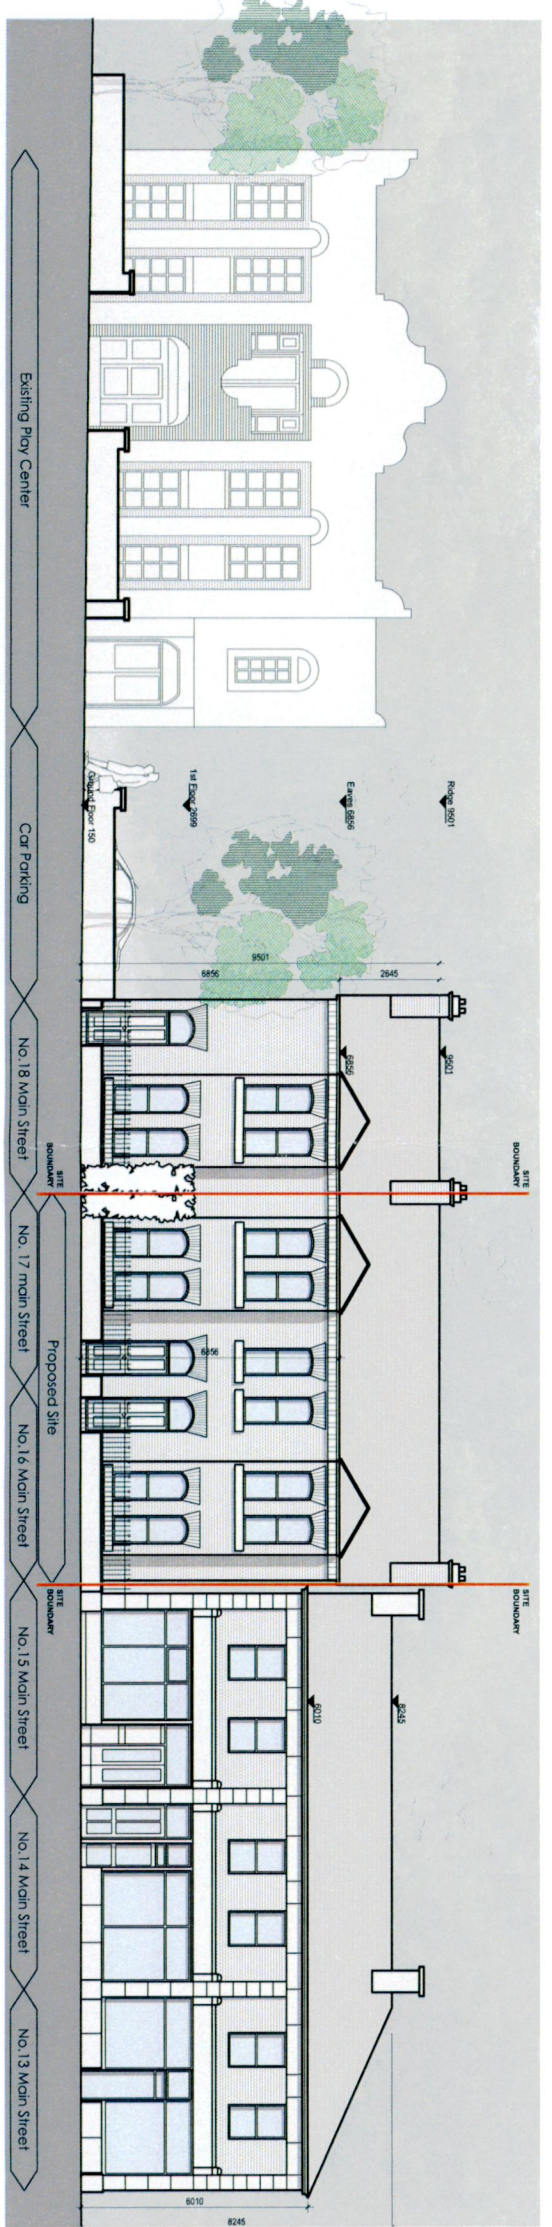

Existing Street/East Elevation A-A 1:100

Existing Street/East Context Elevation A-A 1:200

Key Plan 1:1000

REVISION	DATE	BY	CHKD	DESCRIPTION

The work is copyright and can not be reproduced or copied in any form without the prior written consent of the author. The author is not responsible for any errors or omissions in this document. The author is not responsible for any damage or loss of any kind resulting from the use of this document. The author is not responsible for any damage or loss of any kind resulting from the use of this document. The author is not responsible for any damage or loss of any kind resulting from the use of this document.

62 Brighton Square, Rathgar,  
Dublin 6, D06A TV29  
Tel: +353 (0)1 480 0499  
Email: info@dsarch.ie  
Web: www.dsarch.ie

NO.	DATE	DESCRIPTION	BY	CHKD
1				
2				
3				
4				
5				
6				
7				
8				
9				
10				