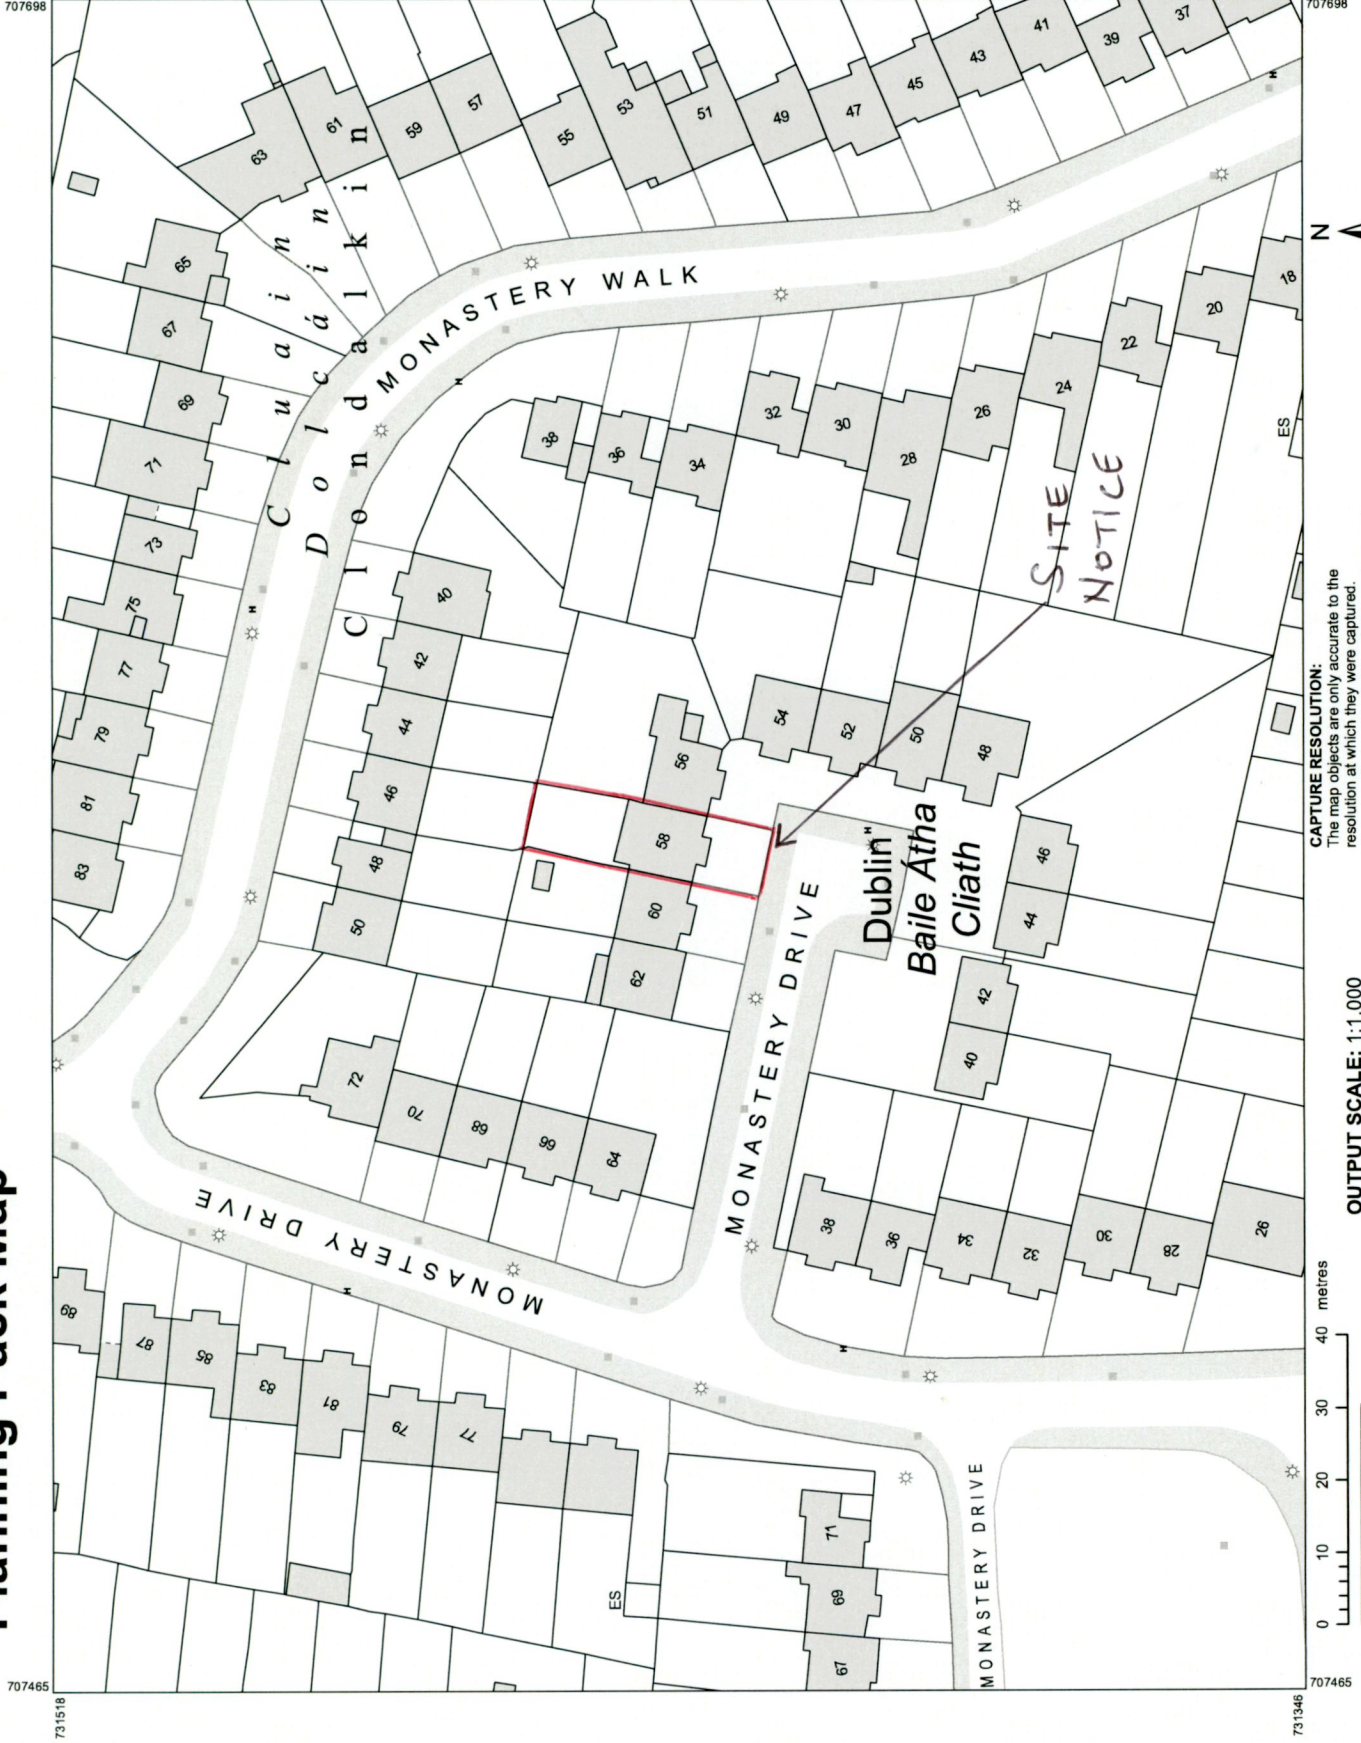

CAPTURE RESOLUTION:
The map objects are only accurate to the resolution at which they were captured. Output scale is not indicative of data capture scale. Further information is available at: <http://www.osi.ie>, search 'Capture Resolution'

OUTPUT SCALE: 1:1,000