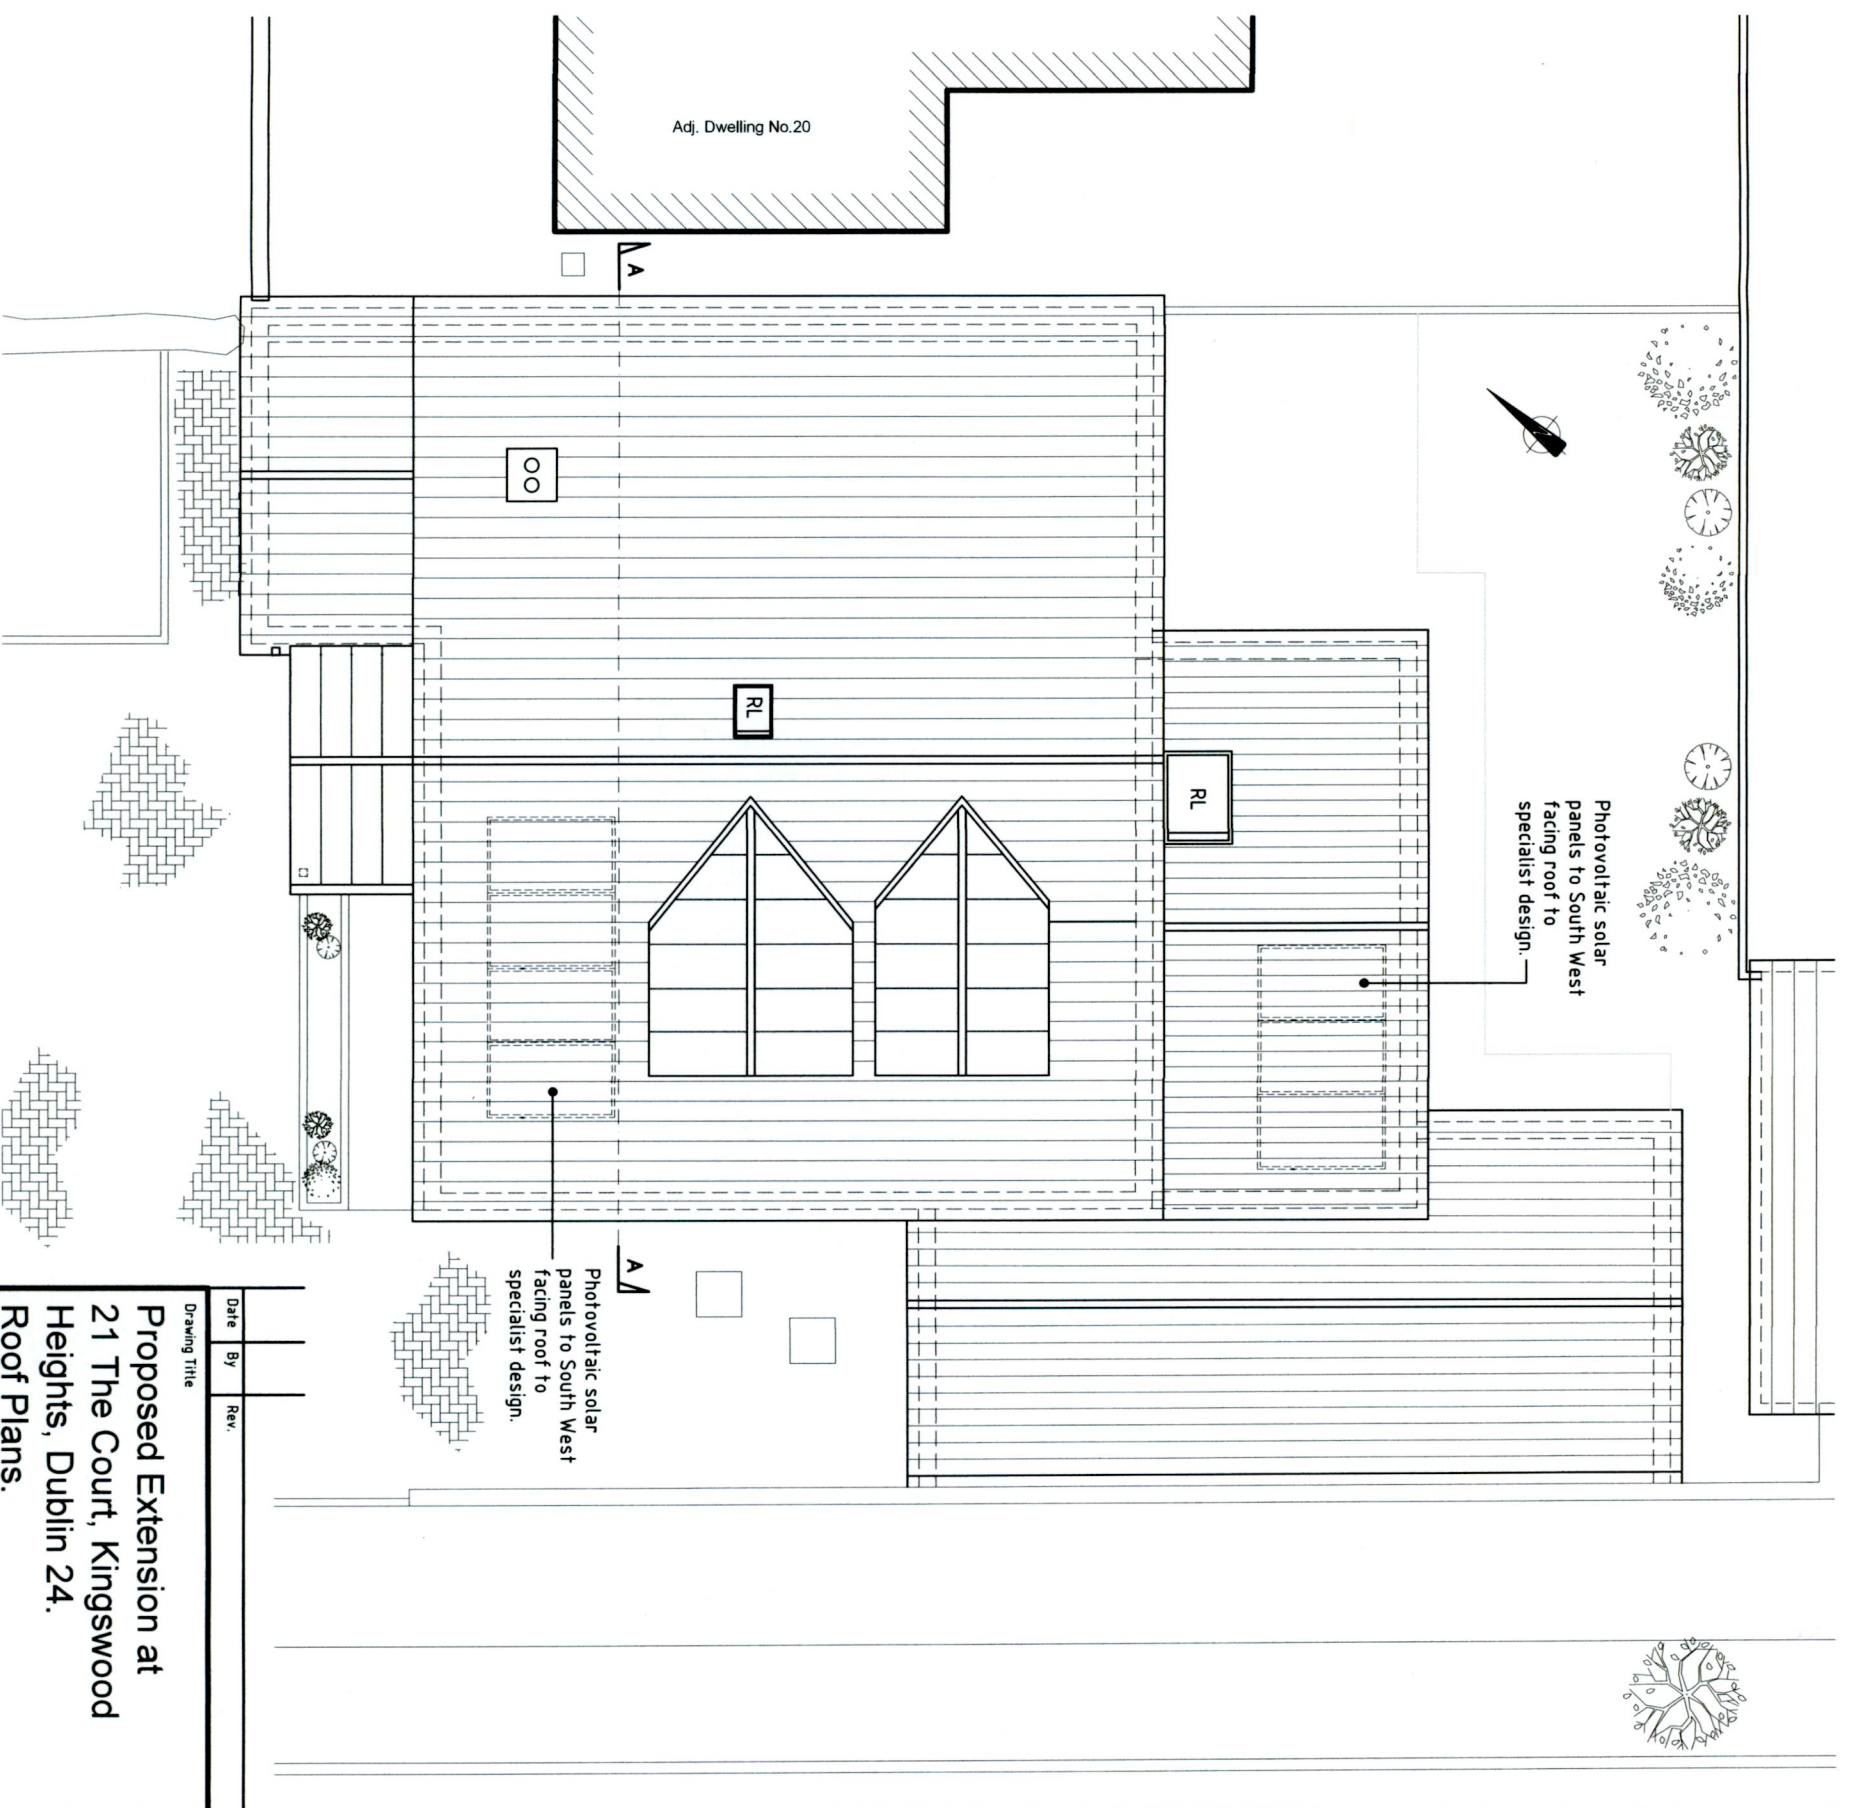

Existing Roof Plan
Scale 1:100

Proposed Roof Plan
Scale 1:100

Date	By	Rev.

Drawing Title Proposed Extension at 21 The Court, Kingswood Heights, Dublin 24. Roof Plans.	
Applicant: Gary Saunders 21 The Court, Kingswood Heights, Dublin 24.	Agent: John Shevlin 114 Ashington Rise, Navan Road, Dublin 7.
Dwn. JDS Date 30.08.22 Scales As Shown at A3	Job No. 2218 Drawing No. 03 Rev.