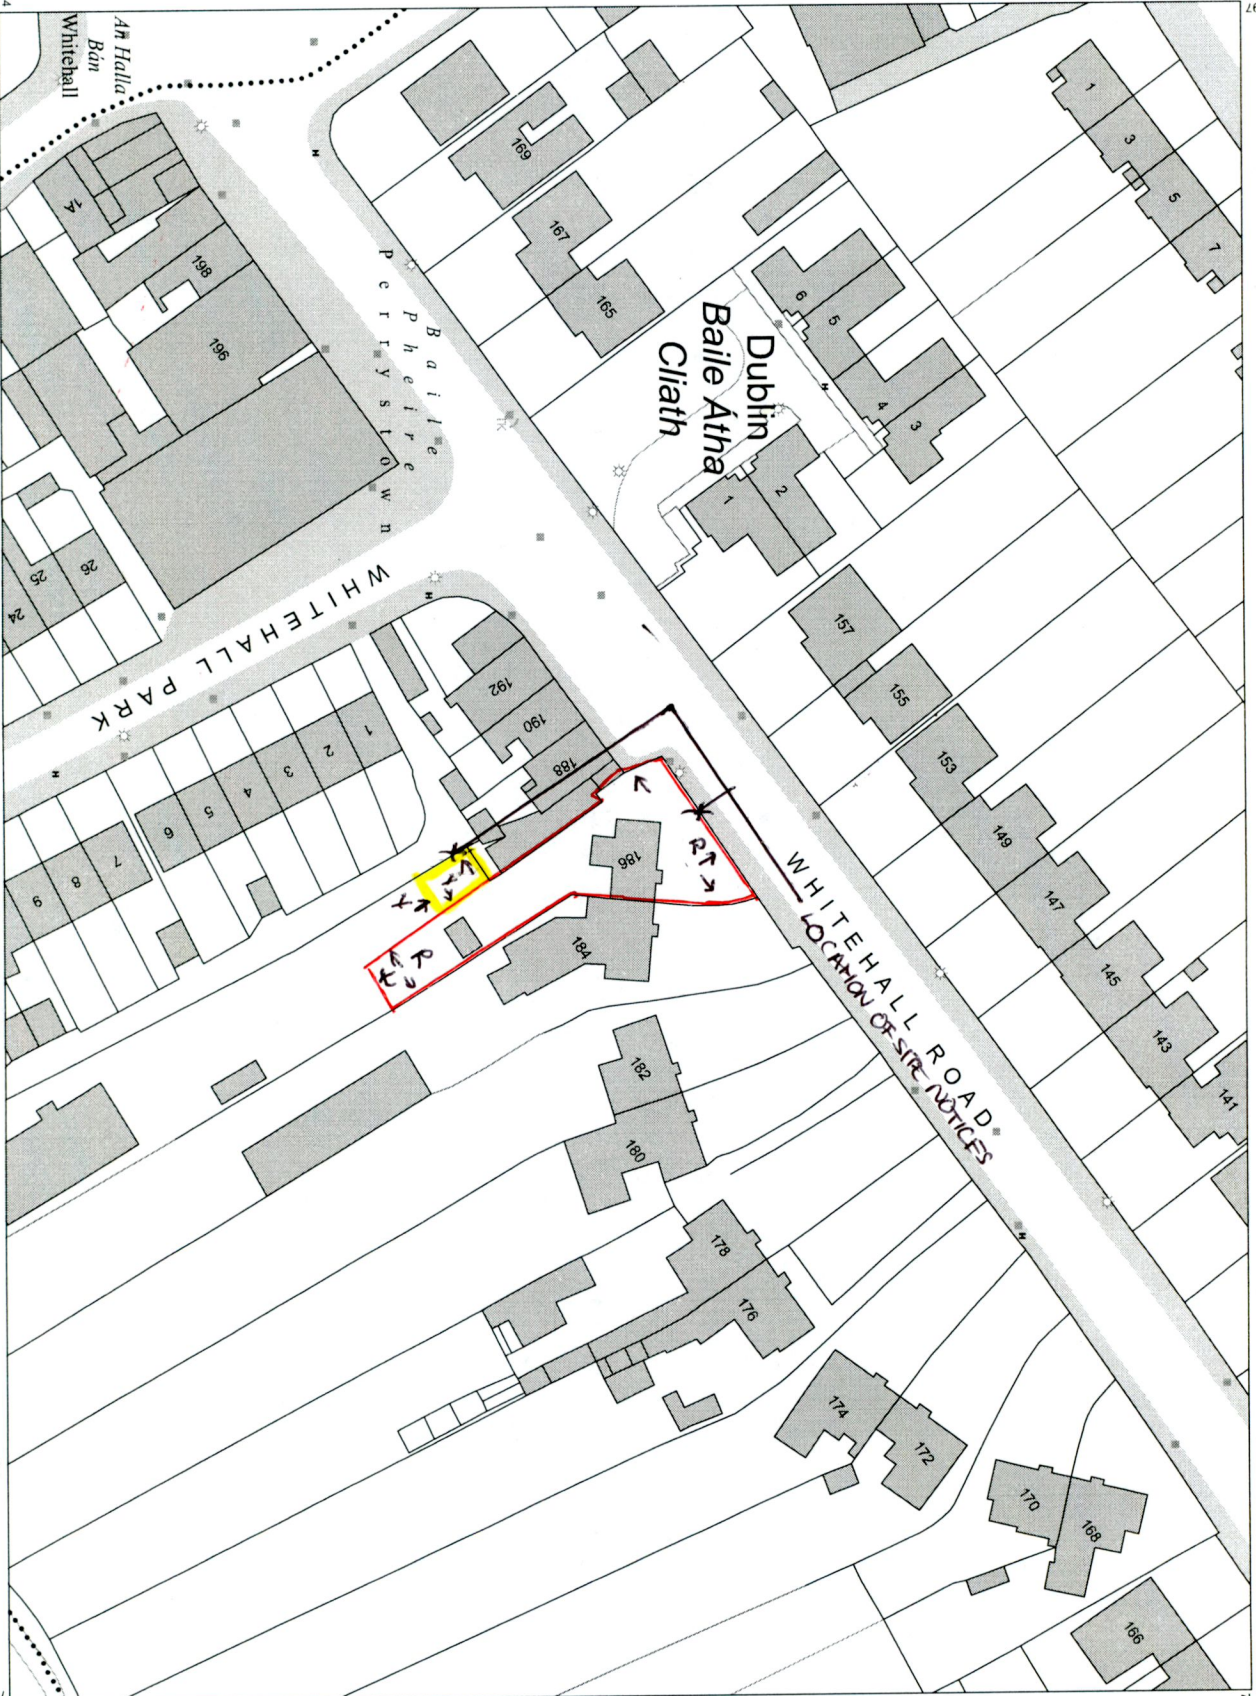

# Planning Pack Map

**CENTRE COORDINATES:**  
 ITM 712114,729930

**PUBLISHED:** 17/08/2022

**ORDER NO.:** 50286110\_1

**MAP SERIES:** 3328-16

**MAP SHEETS:** 1:1,000

**COMPILED AND PUBLISHED BY:**  
 Ordnance Survey Ireland,  
 Phoenix Park,  
 Dublin 8,  
 Ireland.

The representation on this map of a road, track or footpath is not evidence of the existence of a right of way.

Ordnance Survey maps never show legal property boundaries, nor do they show ownership of physical features.

© Suirbhéireacht Ordanáis Éireann, 2022  
 © Ordnance Survey Ireland, 2022  
 www.osi.ie/copyright

**LEGEND:**  
<http://www.osi.ie>  
 search 'Large Scale Legend'

**CAPTURE RESOLUTION:**  
 The map objects are only accurate to the resolution at which they were captured.  
 Output scale is not indicative of data capture scale.  
 Further information is available at:  
[http://www.osi.ie/search/Capture Resolution](http://www.osi.ie/search/Capture%20Resolution)

**OUTPUT SCALE: 1:1,000**