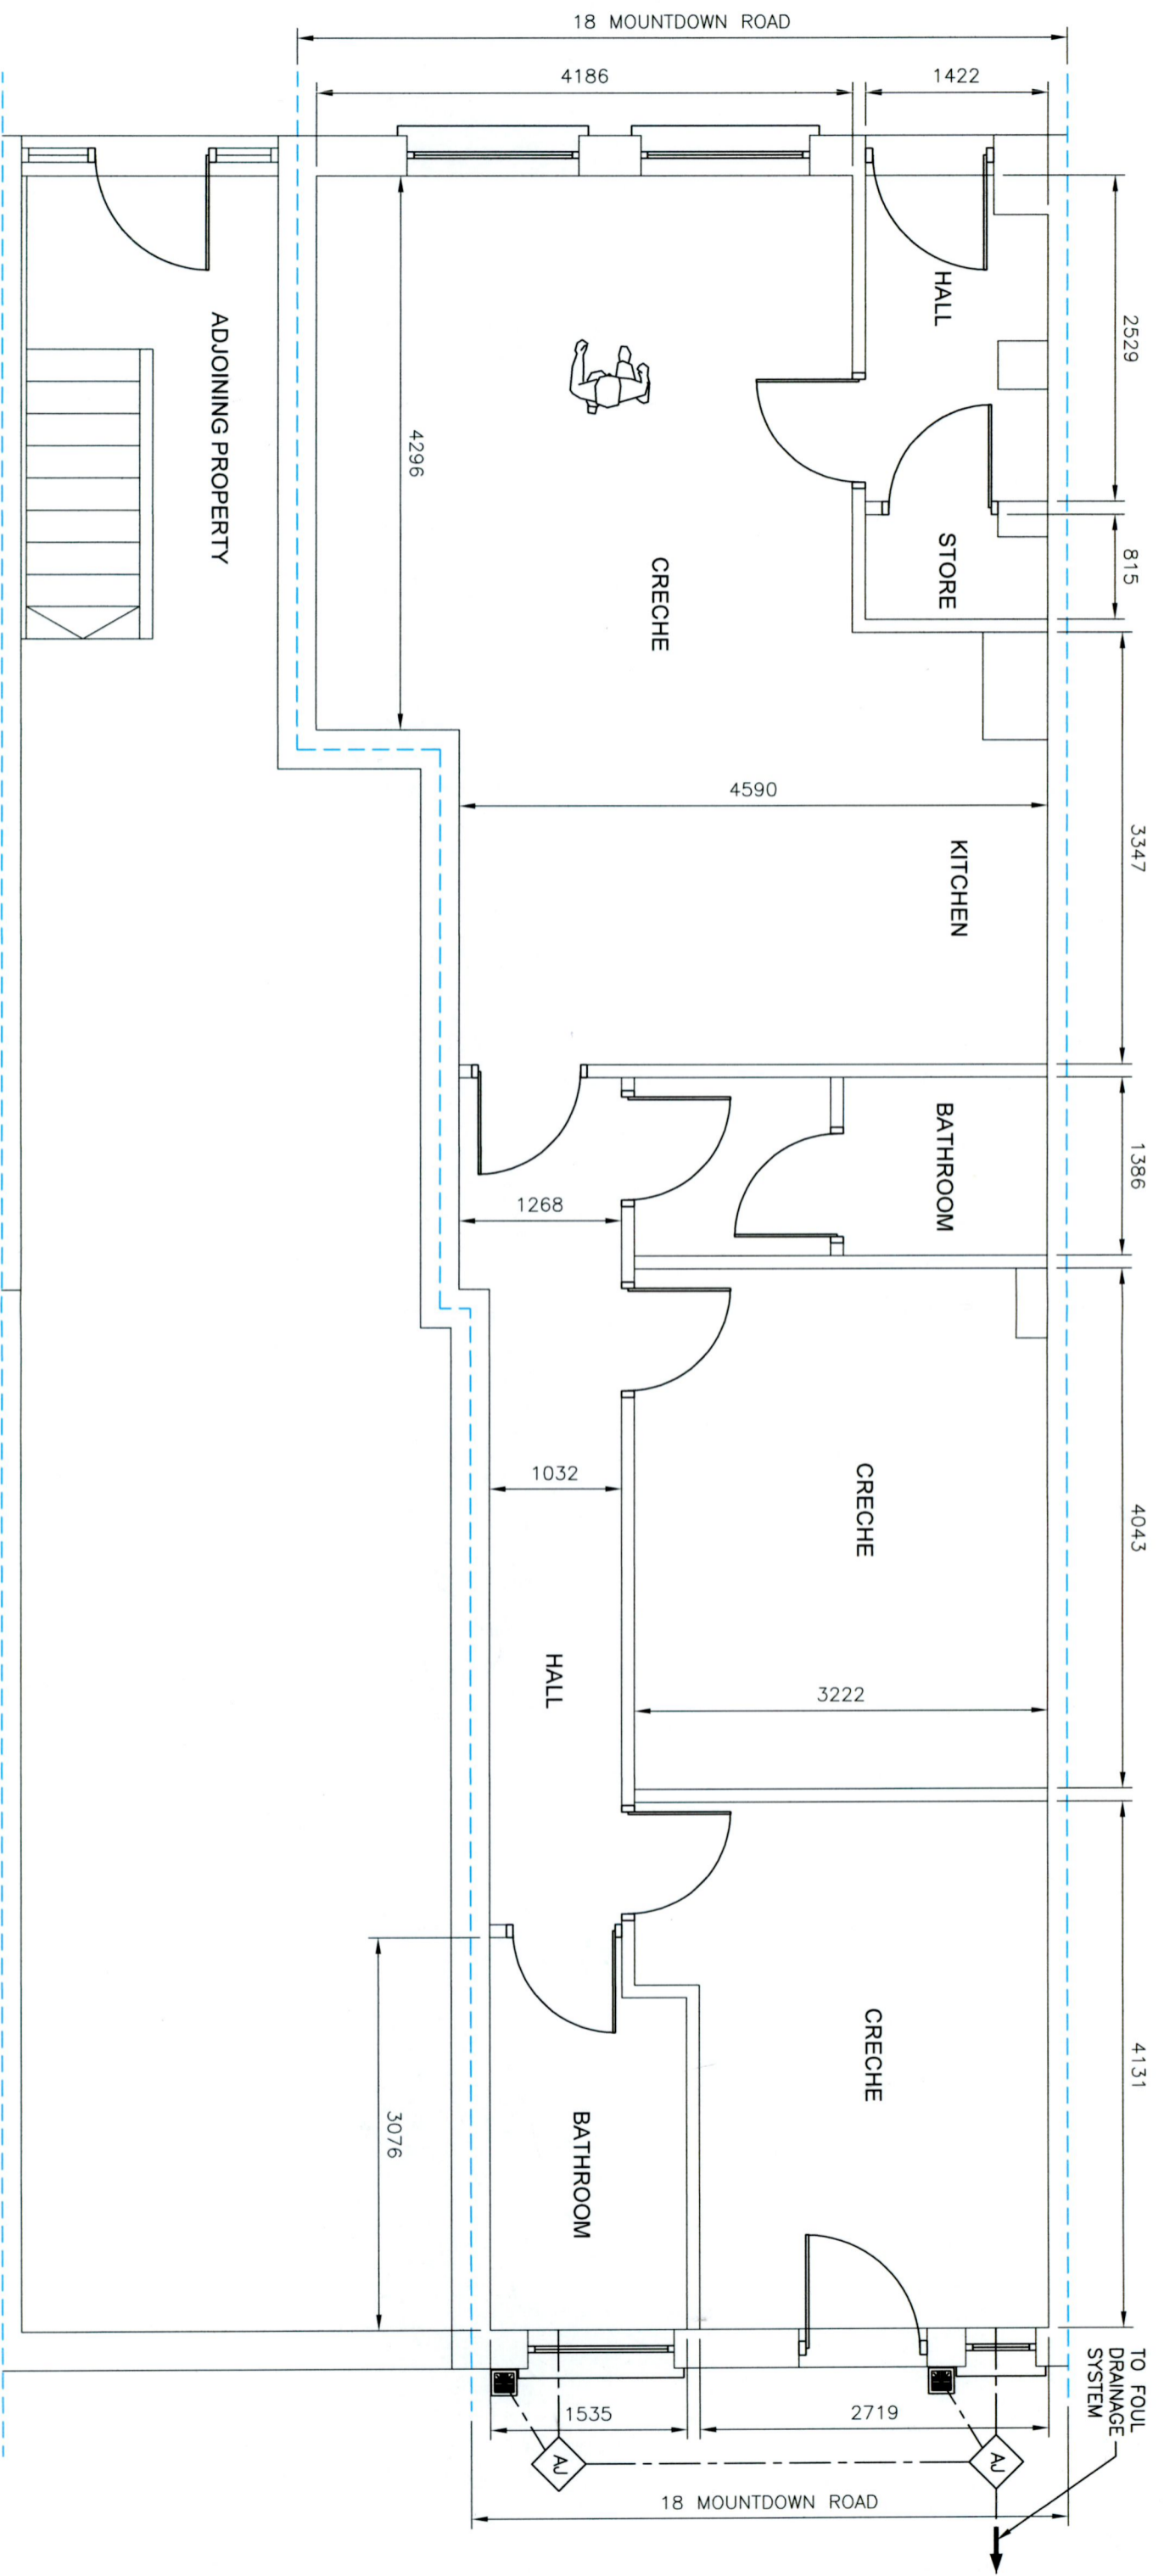

PROPOSED GROUND FLOOR PLAN VIEW

The information contained in this drawing is confidential and must not be divulged to any third party without the written consent of 4bes Design Services.

38 Larkfield Avenue
Lucan
Co. Dublin

18 Mountdown Road
Manor Estate
Dublin 12

PROPOSED GROUND FLOOR PLAN
VIEW

DRAWN	JOHN FORBES , 38 LARKFIELD AVE. , LUCAN, CO. DUBLIN
DATE	September 2022
SCALE	1:50 @ A3

Charlie Murray

MR - 4

EXISTING GROUND FLOOR PLAN VIEW

The information contained in this drawing is confidential and must not be divulged to any third party without the written consent of Abes Design Services.

38 Larkfield Avenue
Lucan
Co. Dublin

18 Mountdown Road
Manor Estate
Dublin 12

EXISTING GROUND FLOOR PLAN
VIEW

DRAWN	JOHN FORBES , 38 LARKFIELD AVE. , LUCAN, CO. DUBLIN
DATE	NOVEMBER 2021
SCALE	1:50 @ A3

MR - 1